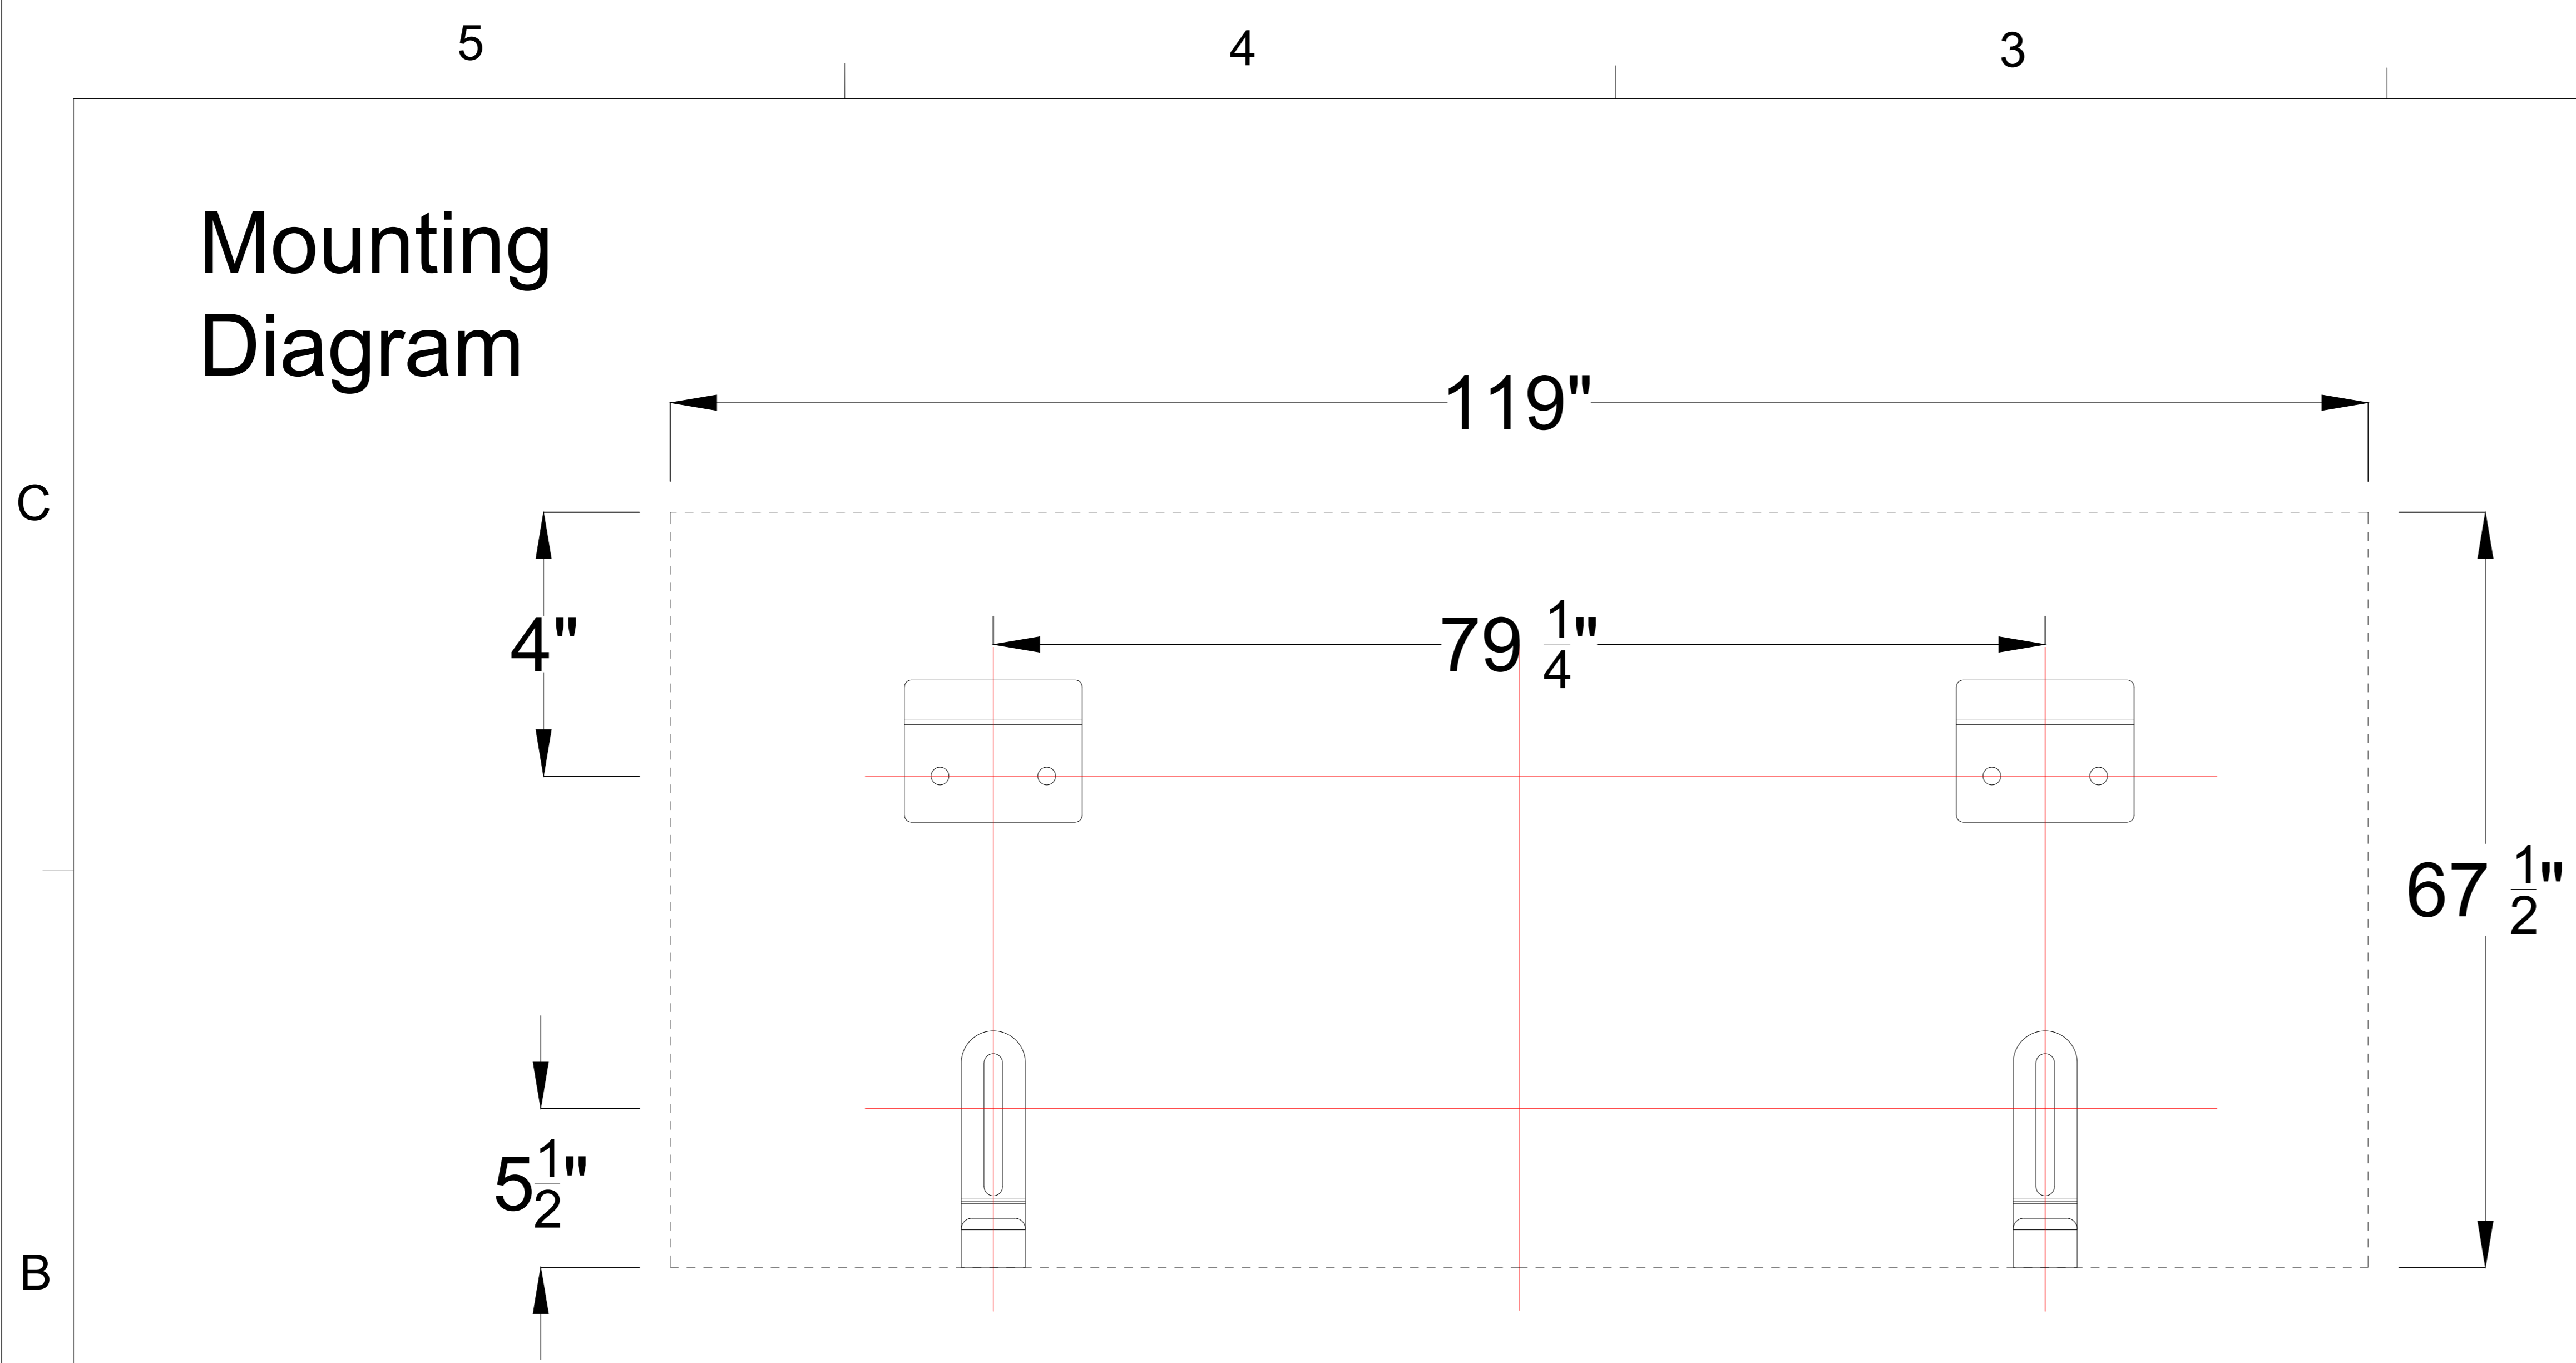

5

4

3

2

1

50"

C

C

Overall Width
119"

Frame Thickness
 $1\frac{3}{4}"$

Overall
Height
 $67\frac{3}{4}"$

B

B

Viewable Diagonal
135"

Viewable
Height
 $66\frac{1}{4}"$

Viewable Width $117\frac{1}{2}"$

A

A

EVO 8K AudioWeave Slim Fixed
Frame 135" 16:9

Product Model: EV8K-SAW-135-1.15

Scale 1:1

Page 1 of 2

5

4

3

2

1

Mounting Diagram

EVO 8K AudioWeave Slim Fixed
Frame 135" 16:9

Product Model: EV8K-SAW-135-1.15

Not to Scale
Not to Proportion

Page 2 of 2