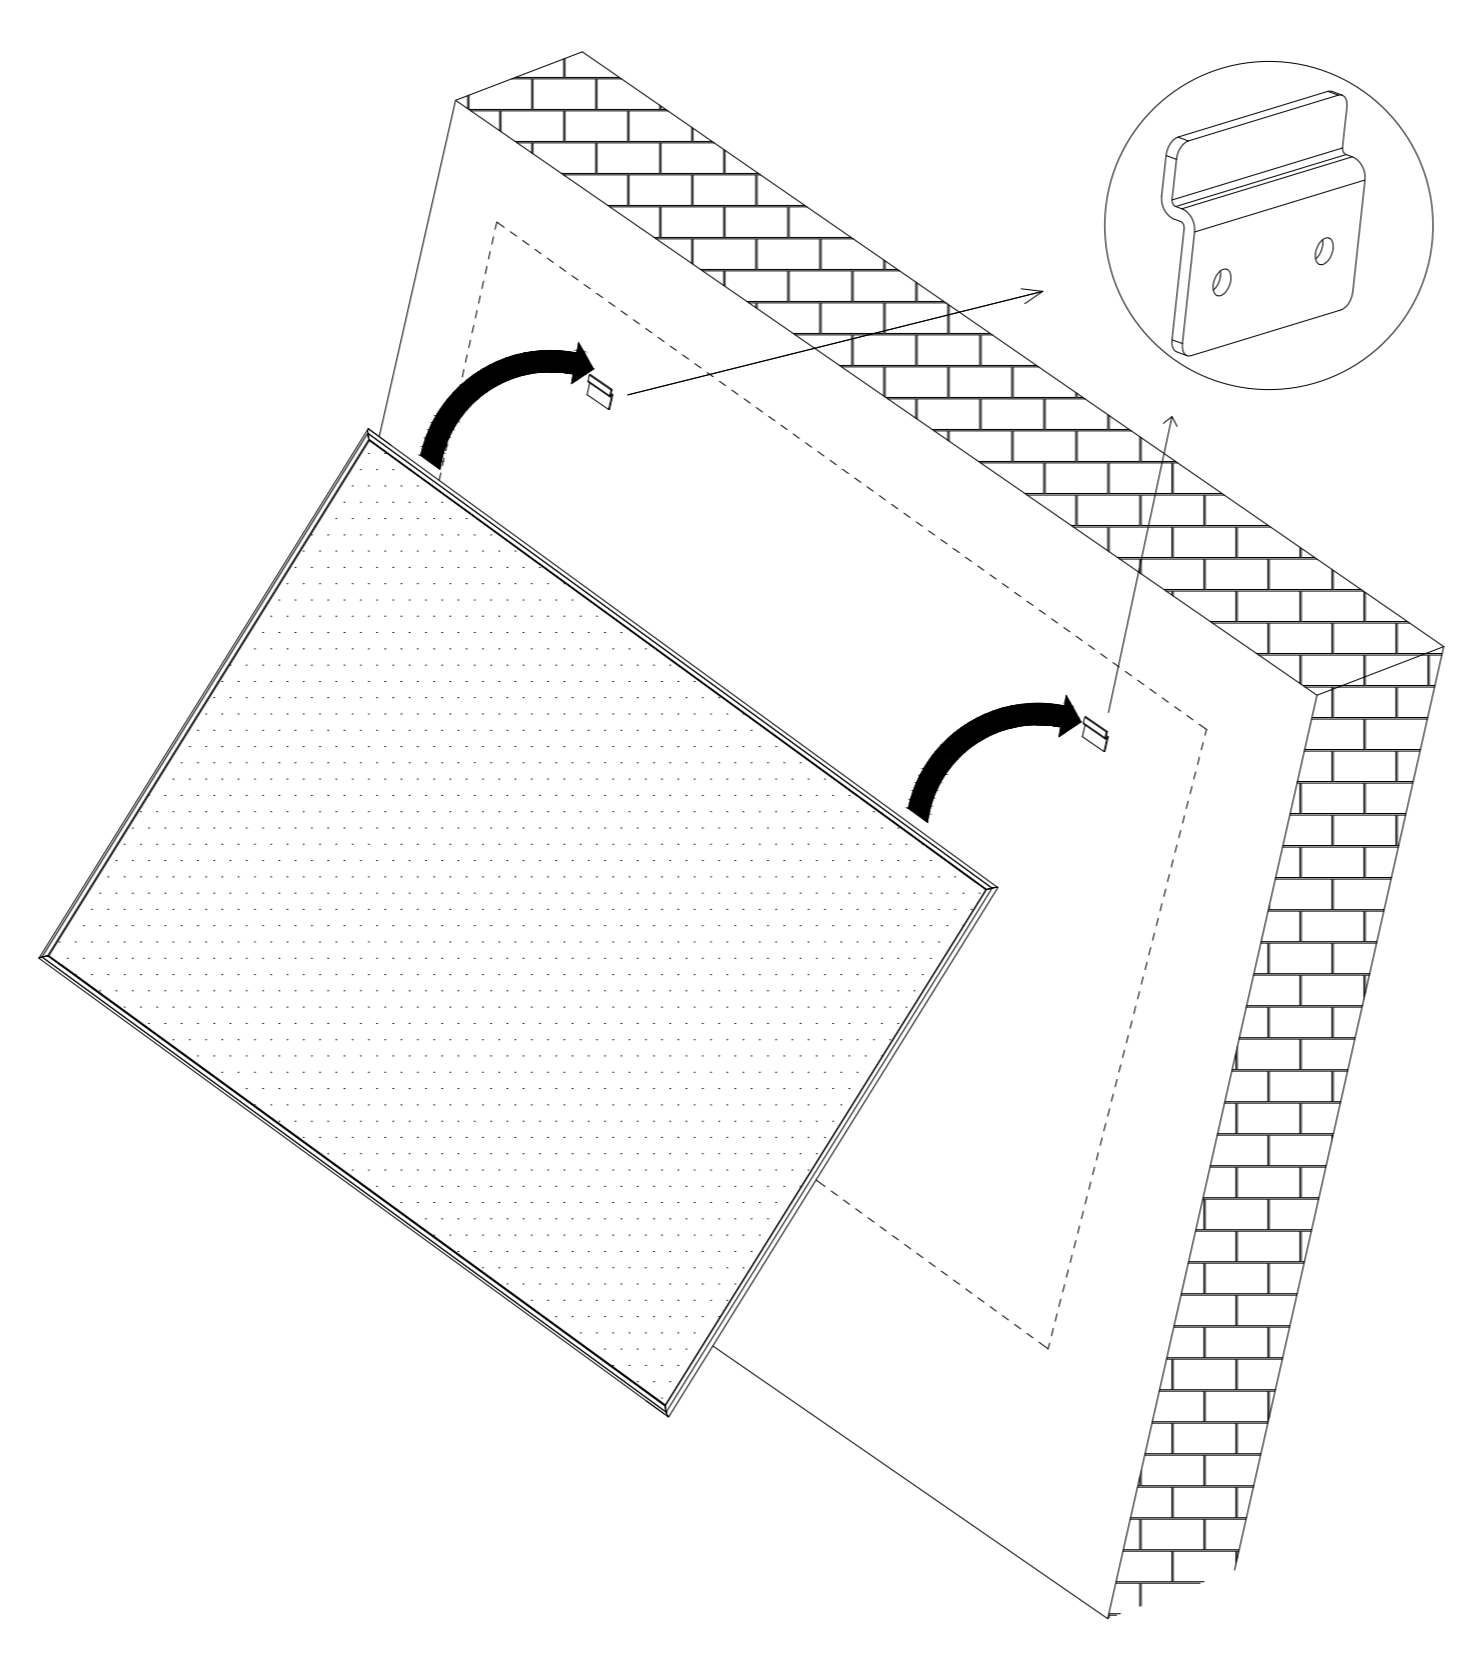

Overall Width
119"

Frame Thickness
 $1\frac{3}{4}"$

Overall
Height
 $67\frac{3}{4}"$

B

B

Viewable Diagonal
135"

Viewable
Height
 $66\frac{1}{4}"$

Viewable Width $117\frac{1}{2}"$

A

A

EVO 8K AudioWeave Slim Fixed
Frame 135" 16:9

Product Model: EV8K-SAW-135-1.15

Scale 1:1

Page 1 of 2

5

4

3

2

1

Mounting Diagram

EVO 8K AudioWeave Slim Fixed
Frame 135" 16:9

Product Model: EV8K-SAW-135-1.15

Not to Scale
Not to Proportion

Page 2 of 2