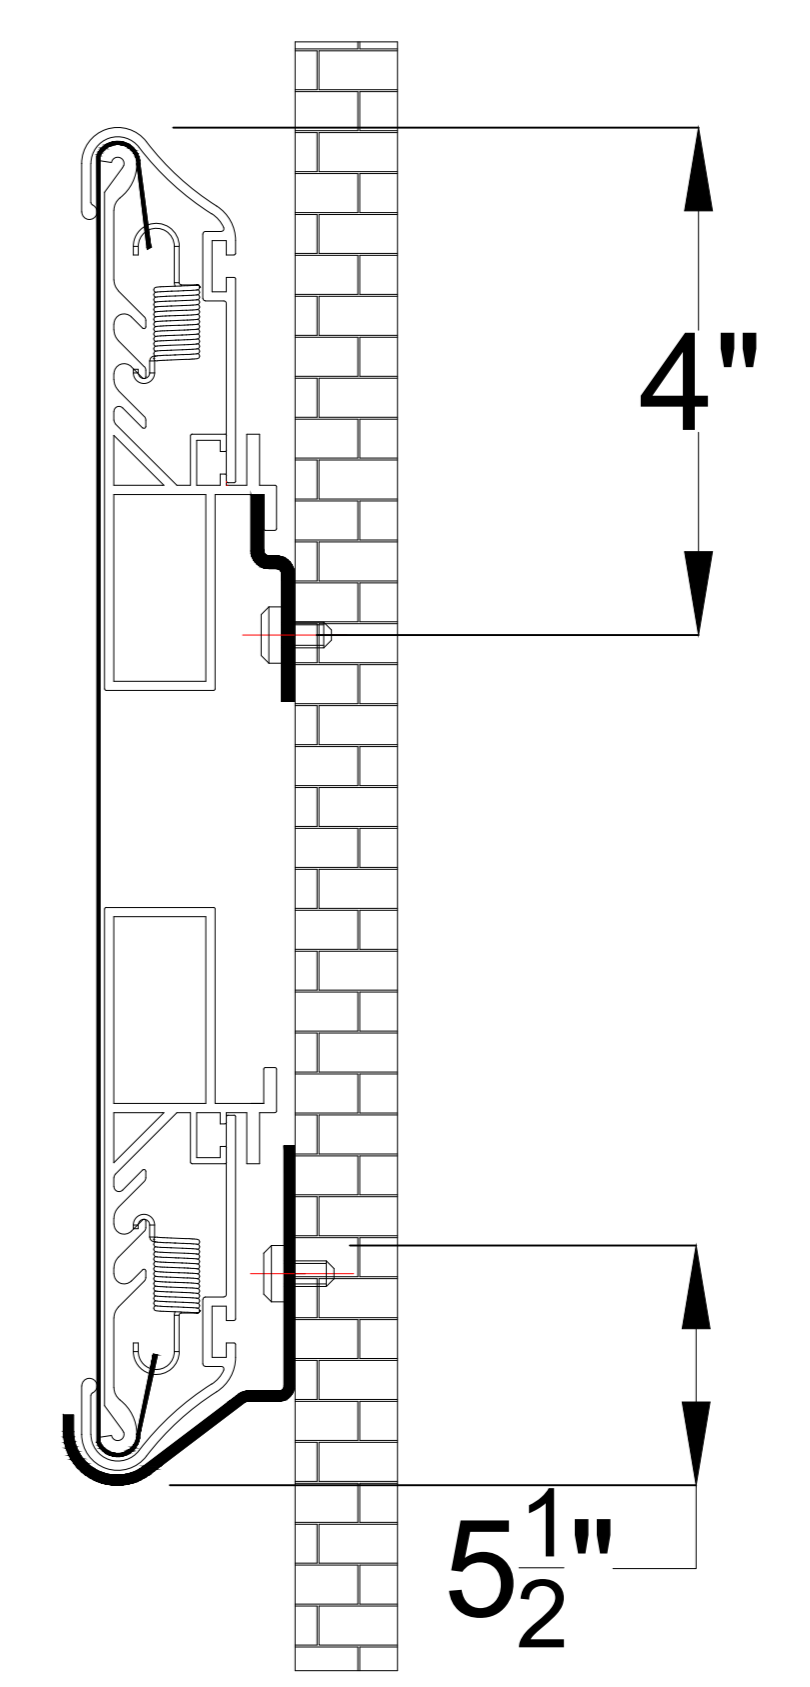

Overall Width
119"

Frame Thickness
 $1\frac{3}{4}"$

Overall
Height
 $67\frac{3}{4}"$

B

B

Viewable Diagonal
135"

Viewable
Height
 $66\frac{1}{4}"$

Viewable Width $117\frac{1}{2}"$

A

A

EVO 8K AudioWeave Slim Fixed
Frame 135" 16:9

Product Model: EV8K-SAW-135-1.15

Scale 1:1

Page 1 of 2

5

4

3

2

1

Mounting Diagram

EVO 8K AudioWeave Slim Fixed
Frame 135" 16:9

Product Model: EV8K-SAW-135-1.15

Not to Scale
Not to Proportion

Page 2 of 2