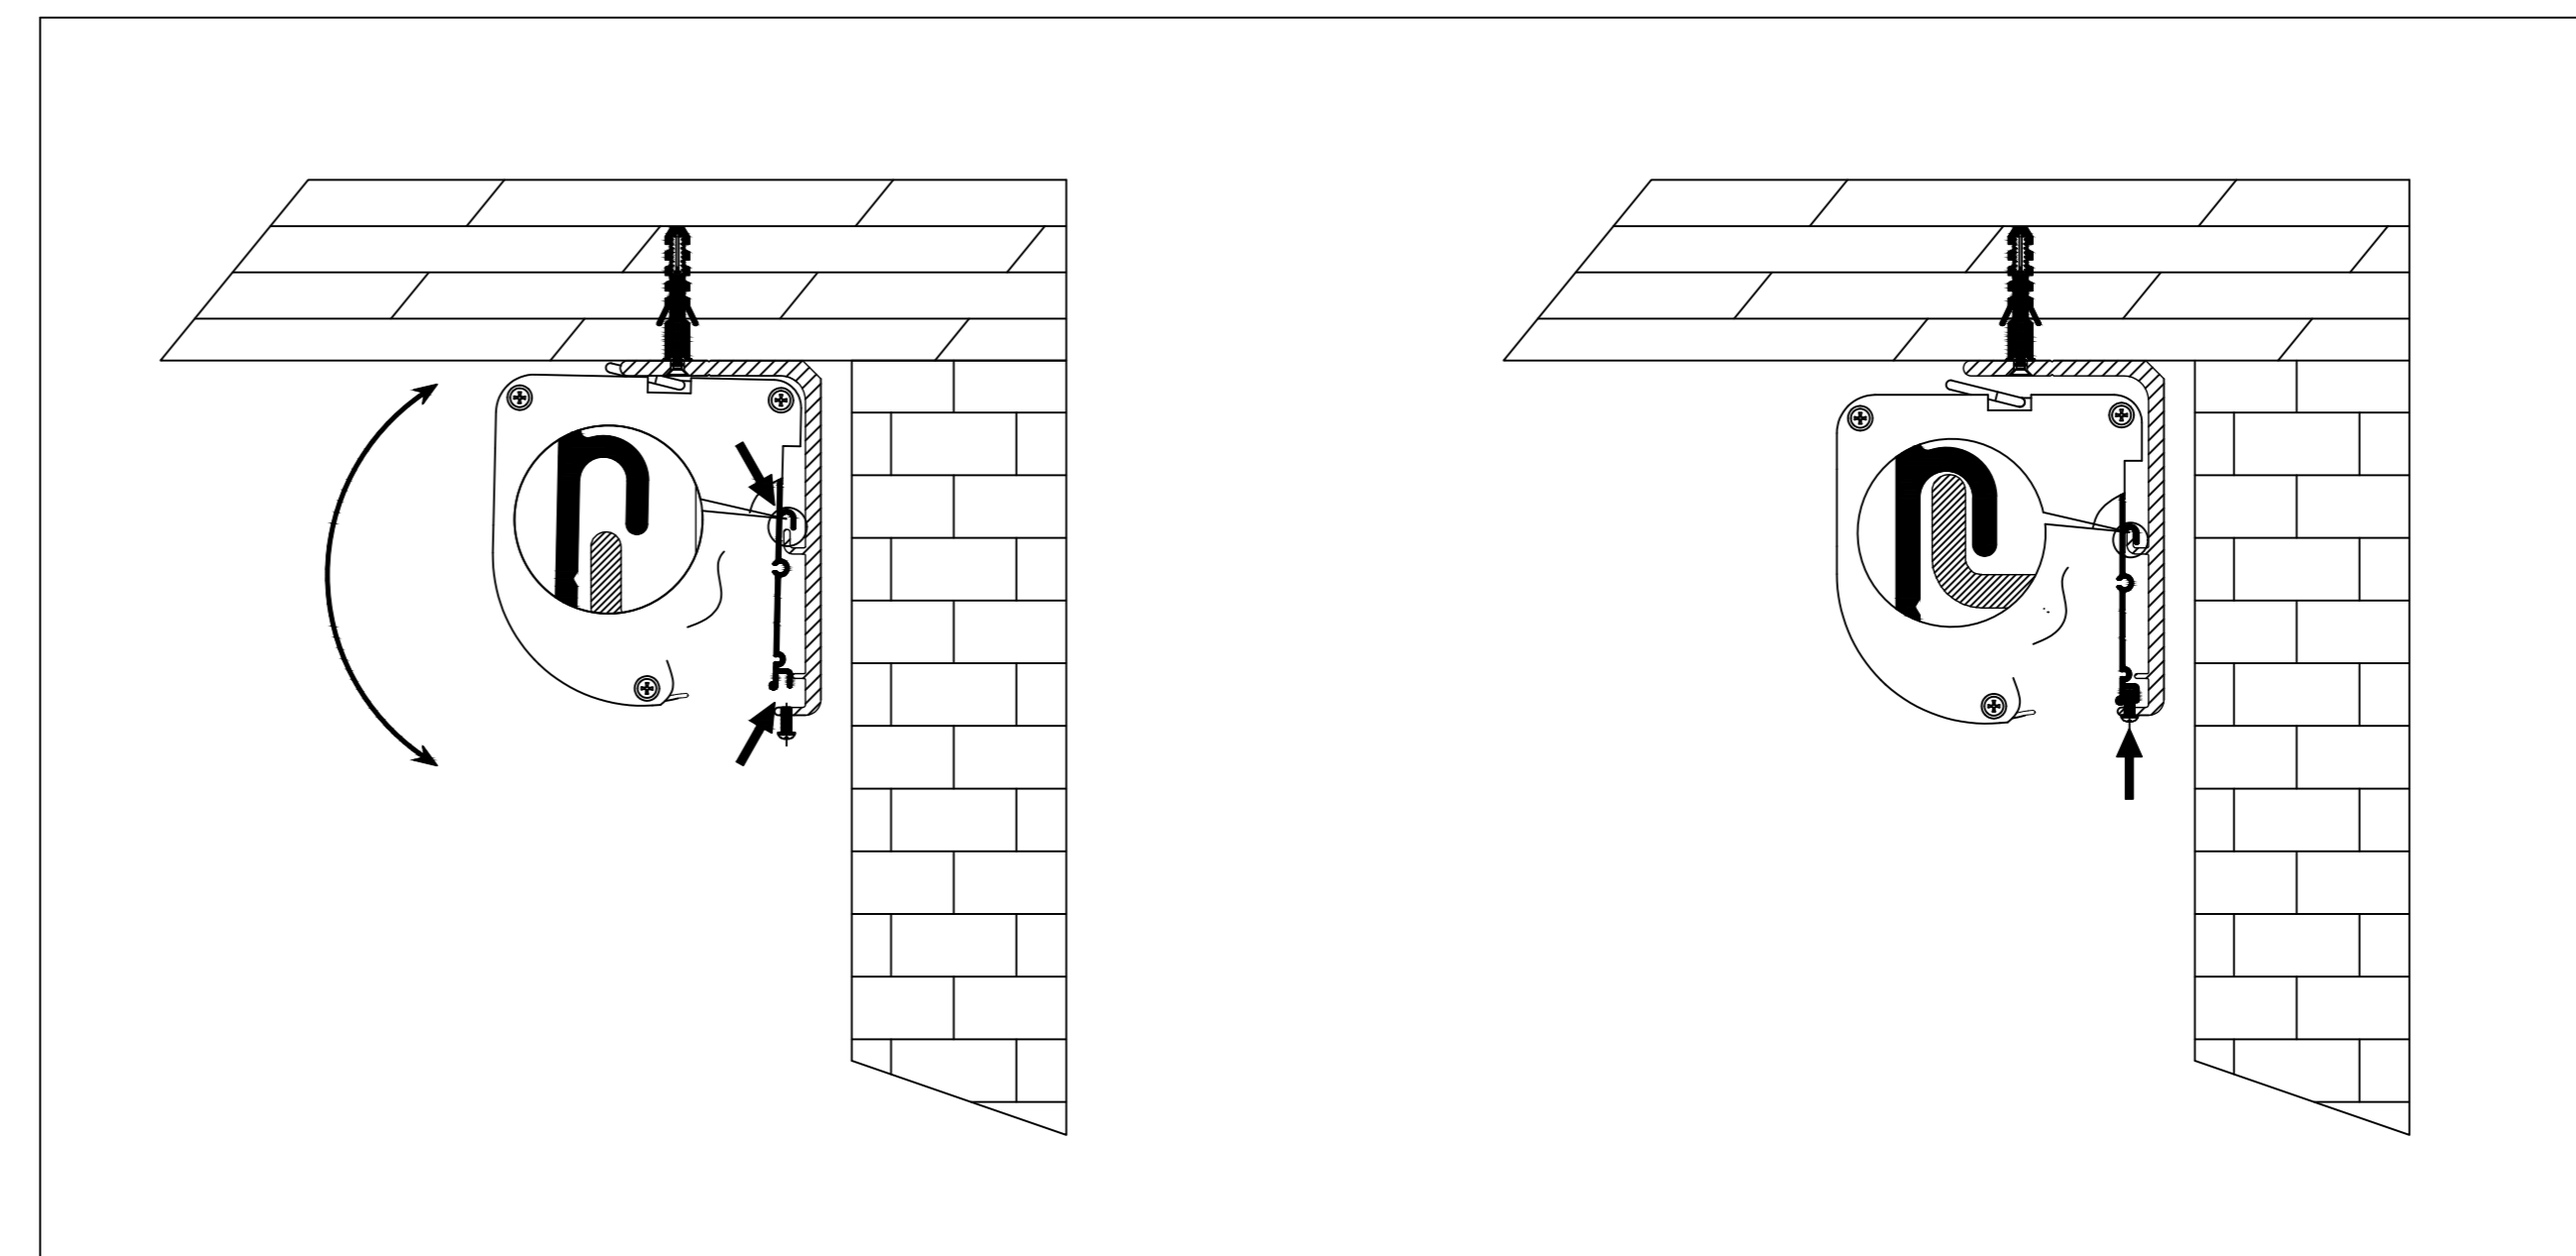

Left Side of Housing

Power Cord

Wired Trigger Port

Wall Control Port

Learn Key

Mounting Bracket

Holes for ceiling mount

Lip that latches onto housing

Holes for wall mount

Reference EVO 8K Tab-Tensioned Motorized Screen 100" 16:9

Product Model: EV8K-T3-100-1.0

not to scale

Page 2 of 3

Mounting Diagrams

Wall Mount

Ceiling Mount

Hanging Ceiling Mount

Reference EVO 8K Tab-Tensioned
Motorized Screen 100" 16:9

Product Model: EV8K-T3-100-1.0

not to scale

Page 3 of 3