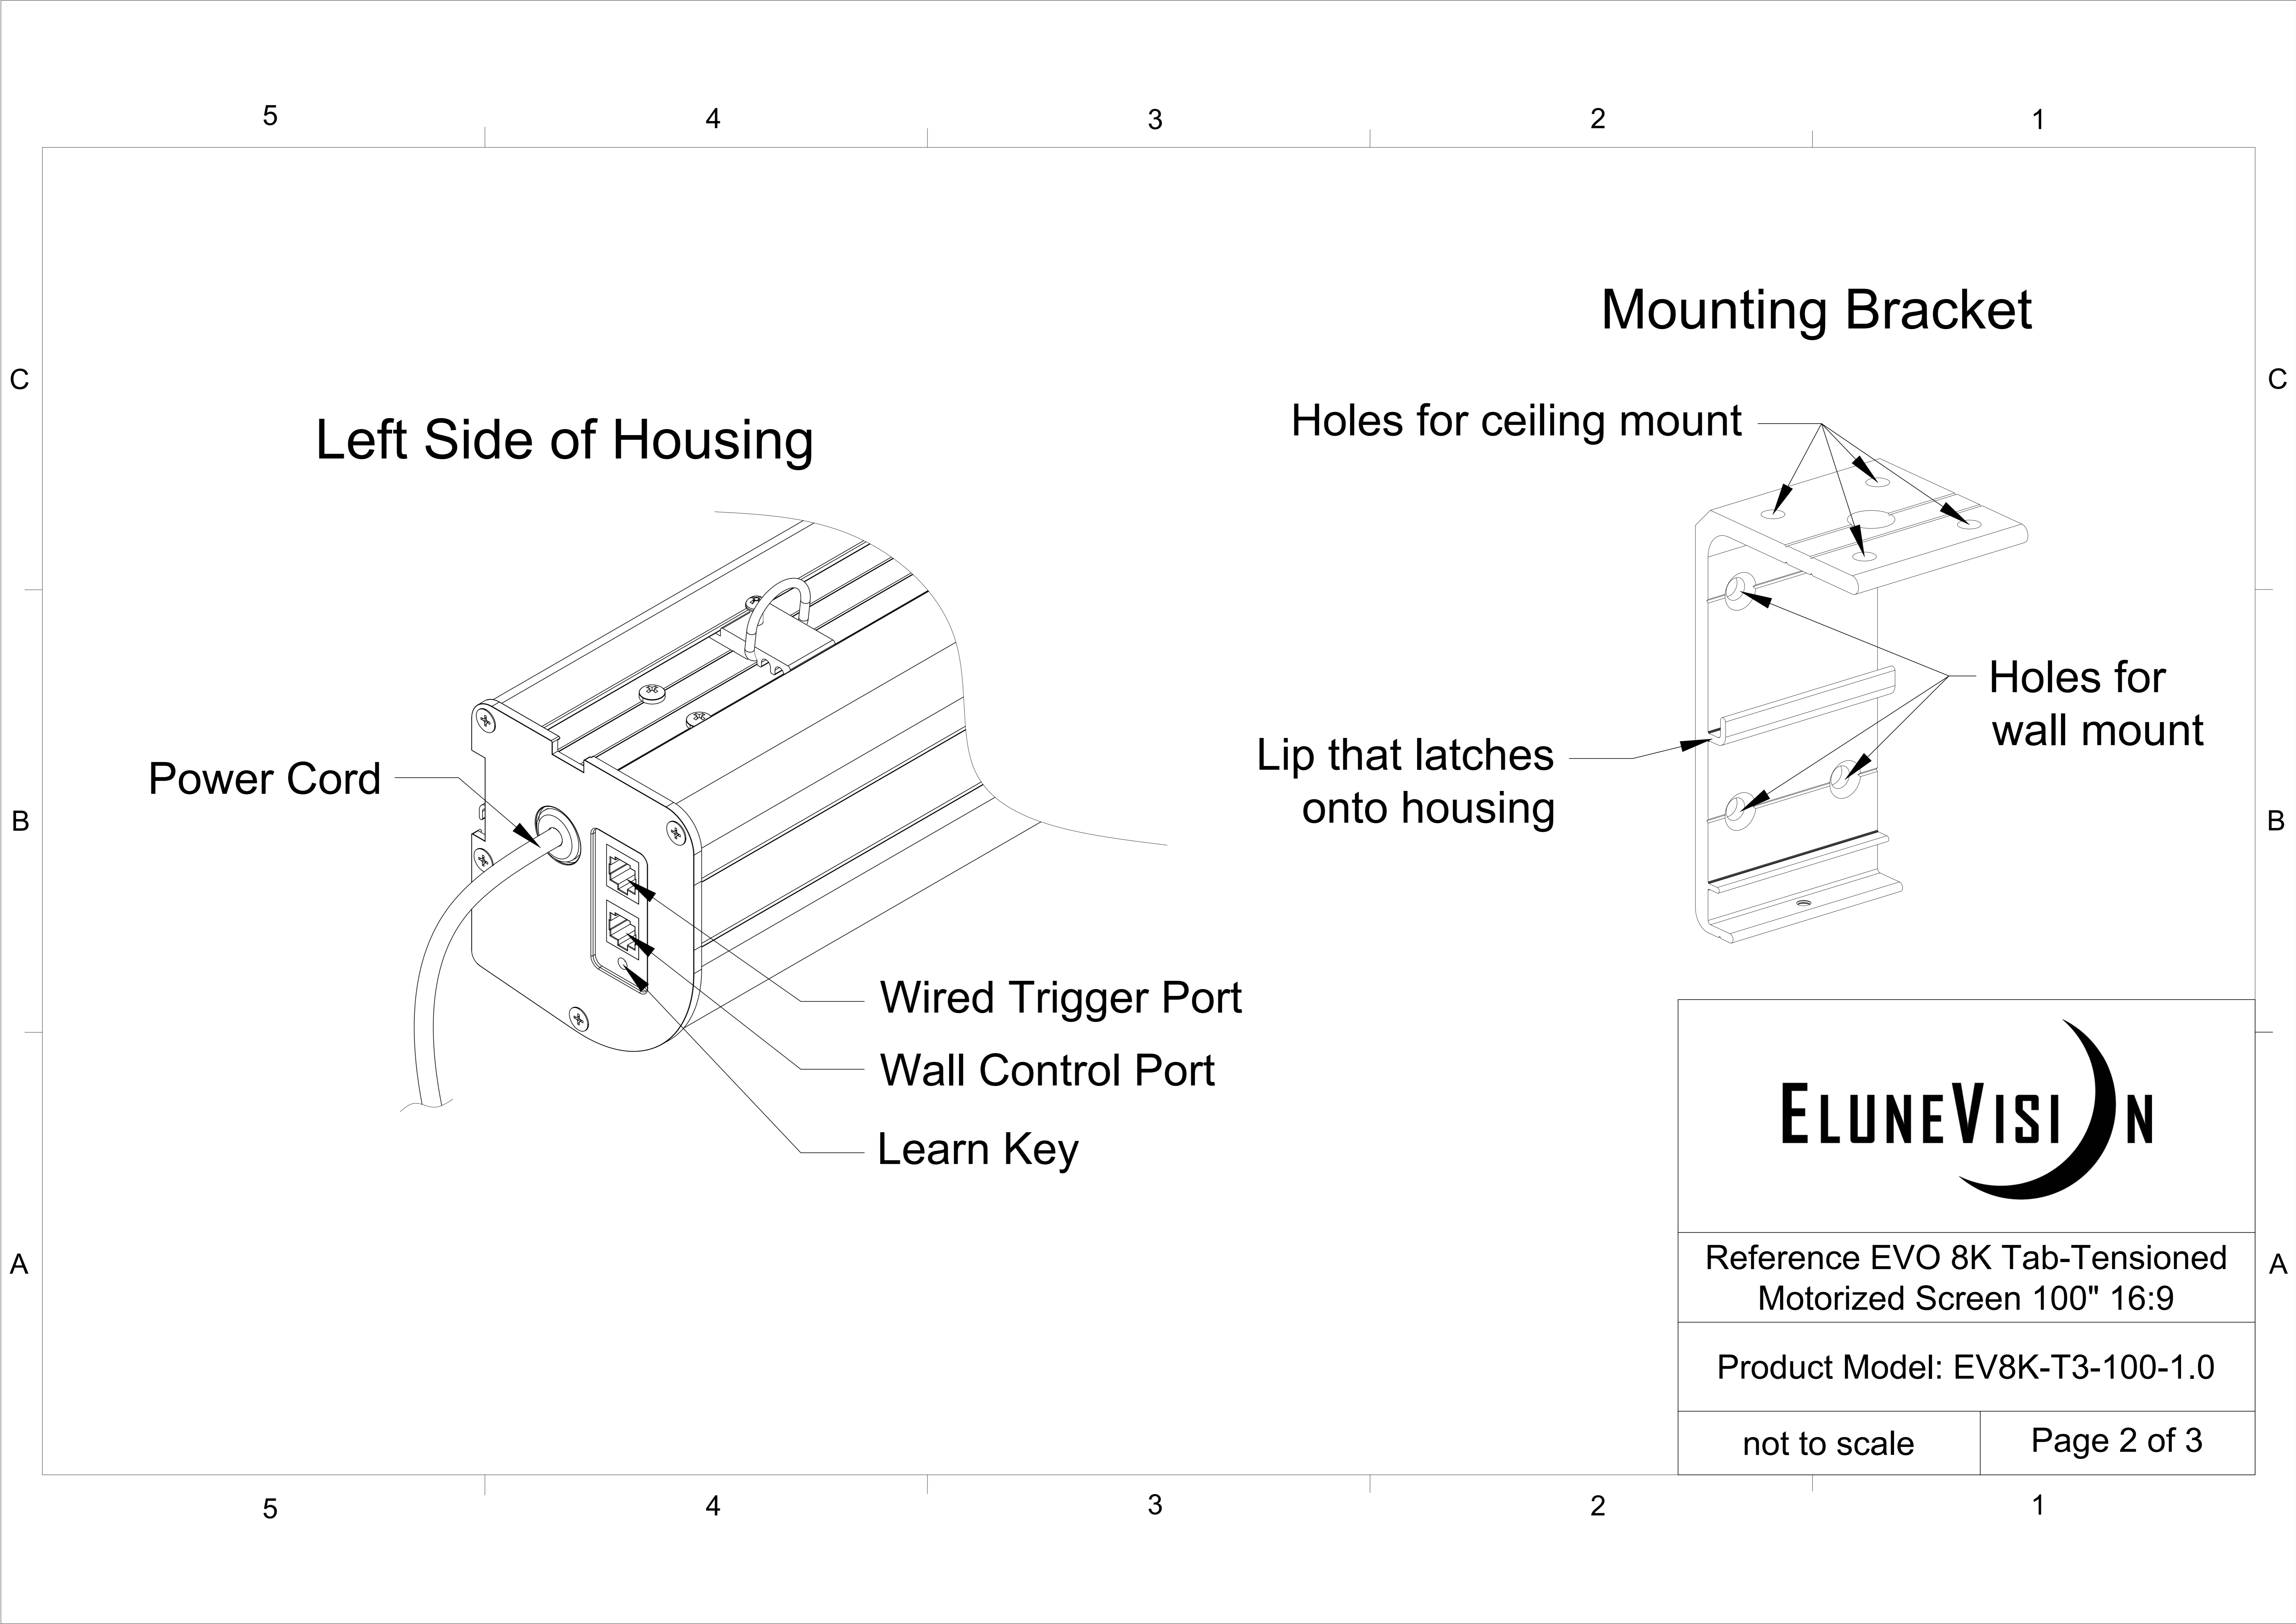

Extended View

Housing Side View

Retracted View

ELUNEVISION

Reference EVO 8K Tab-Tensioned Motorized Screen 100" 16:9

Product Model: EV8K-T3-100-1.0

not to scale

Page 1 of 3

Left Side of Housing

Power Cord

Wired Trigger Port

Wall Control Port

Learn Key

Mounting Bracket

Holes for ceiling mount

Lip that latches onto housing

Holes for wall mount

Reference EVO 8K Tab-Tensioned Motorized Screen 100" 16:9

Product Model: EV8K-T3-100-1.0

not to scale

Page 2 of 3

Mounting Diagrams

Wall Mount

Ceiling Mount

Hanging Ceiling Mount

Reference EVO 8K Tab-Tensioned
Motorized Screen 100" 16:9

Product Model: EV8K-T3-100-1.0

not to scale

Page 3 of 3