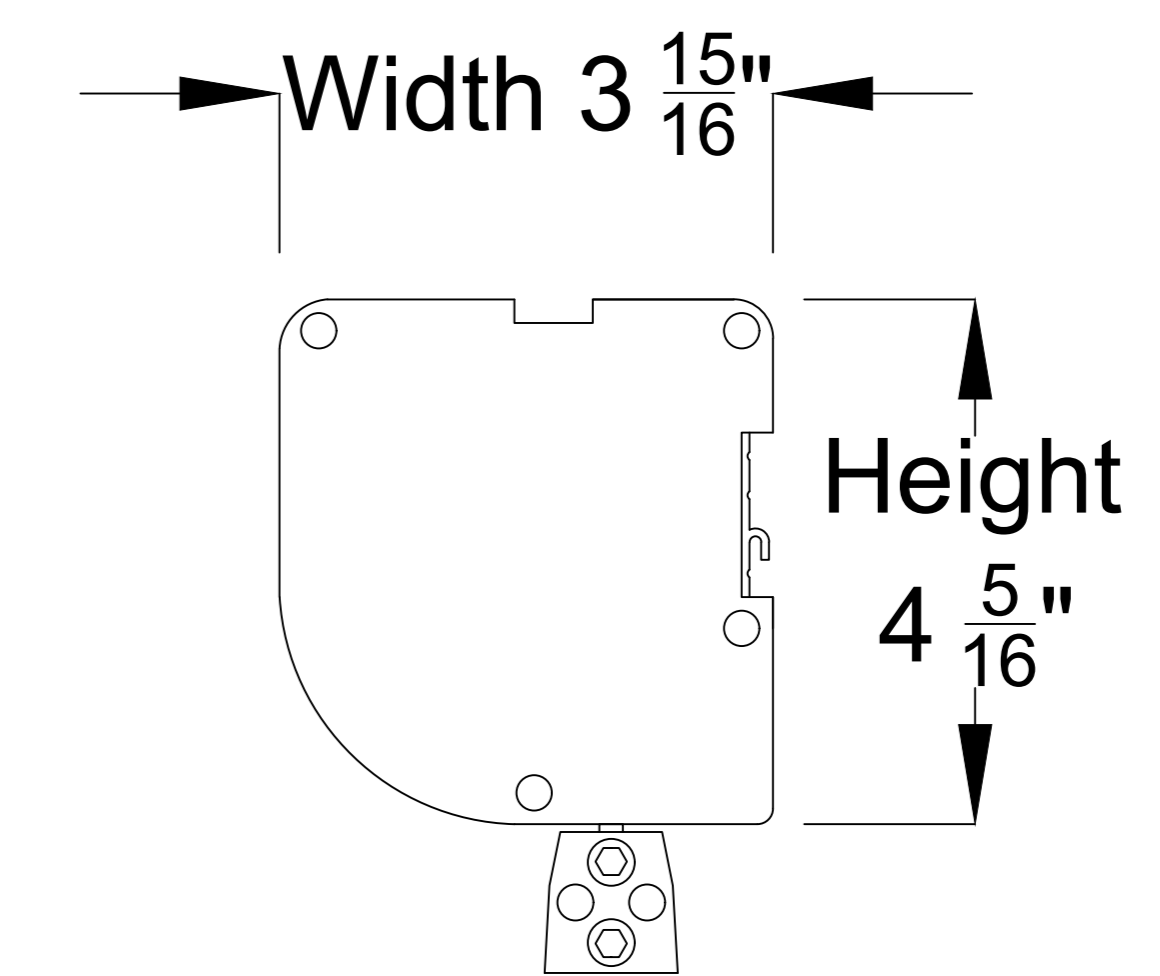

Extended View

Housing Side View

Retracted View

ELUNEVISION

Reference EVO 8K Tab-Tensioned Motorized Screen 100" 16:9

Product Model: EV8K-T3-100-1.0

not to scale

Page 1 of 3

Left Side of Housing

Power Cord

Wired Trigger Port

Wall Control Port

Learn Key

Mounting Bracket

Holes for ceiling mount

Lip that latches onto housing

Holes for wall mount

Reference EVO 8K Tab-Tensioned Motorized Screen 100" 16:9

Product Model: EV8K-T3-100-1.0

not to scale

Page 2 of 3

Mounting Diagrams

Wall Mount

Ceiling Mount

Hanging Ceiling Mount

Reference EVO 8K Tab-Tensioned
Motorized Screen 100" 16:9

Product Model: EV8K-T3-100-1.0

not to scale

Page 3 of 3