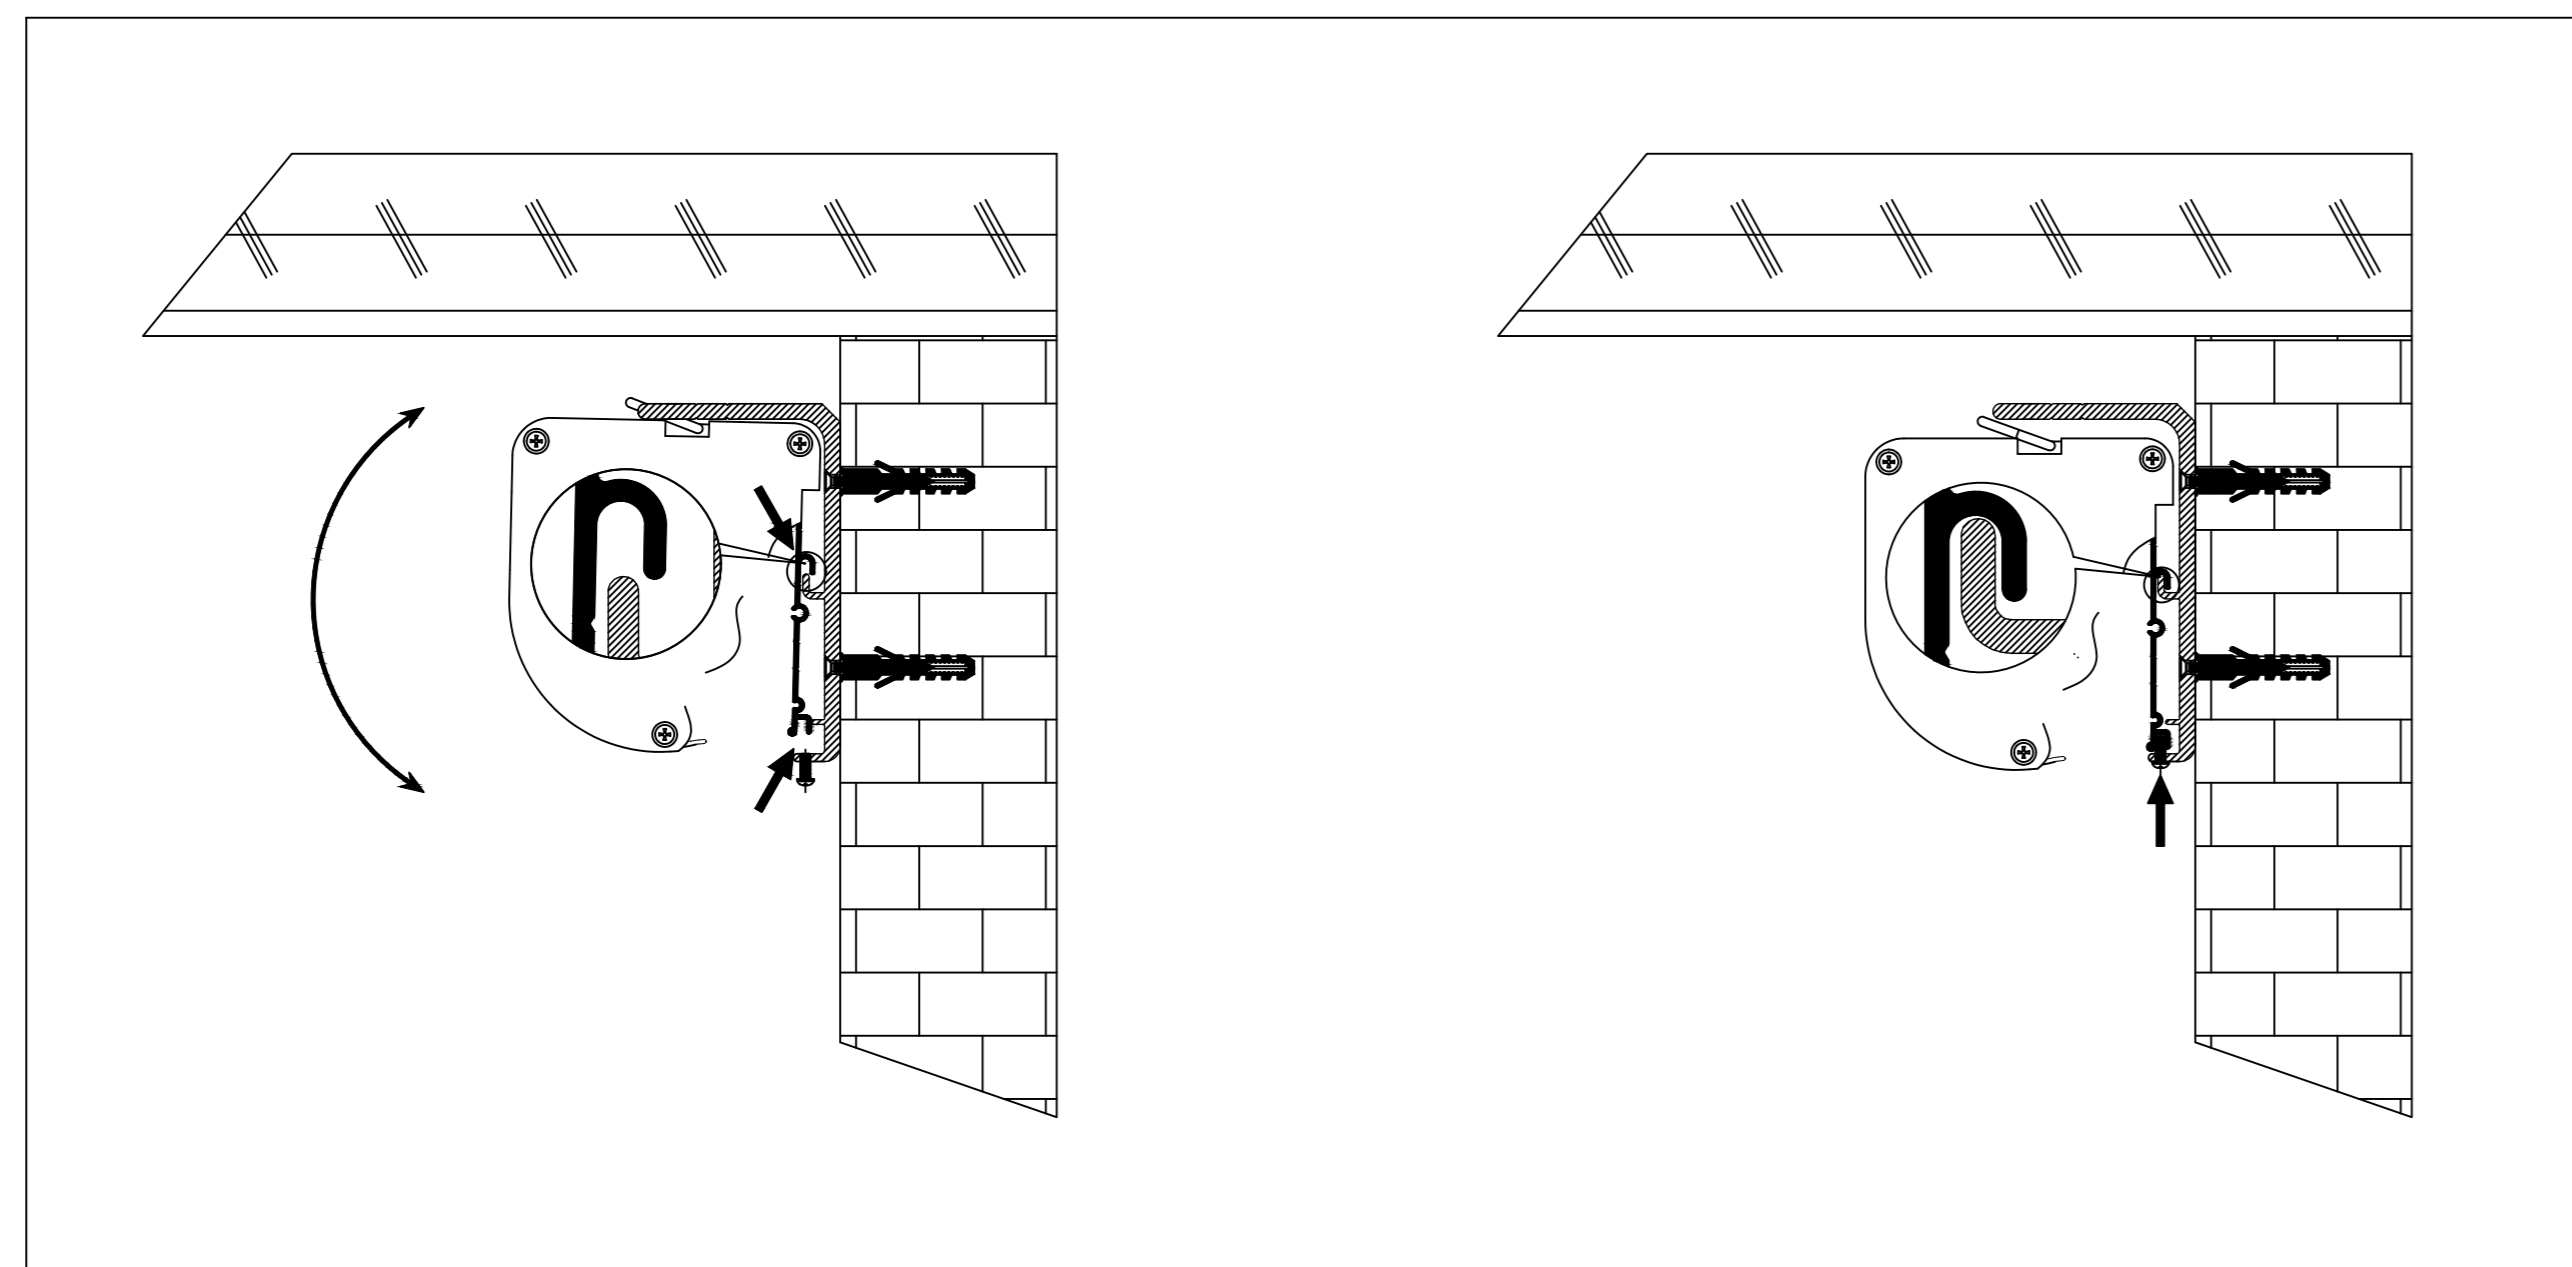

Left Side of Housing

Power Cord

Wired Trigger Port

Wall Control Port

Learn Key

Mounting Bracket

Holes for ceiling mount

Lip that latches onto housing

Holes for wall mount

Reference EVO 8K Tab-Tensioned Motorized Screen 100" 16:9

Product Model: EV8K-T3-100-1.0

not to scale

Page 2 of 3

Mounting Diagrams

Wall Mount

Ceiling Mount

Hanging Ceiling Mount

Reference EVO 8K Tab-Tensioned
Motorized Screen 100" 16:9

Product Model: EV8K-T3-100-1.0

not to scale

Page 3 of 3