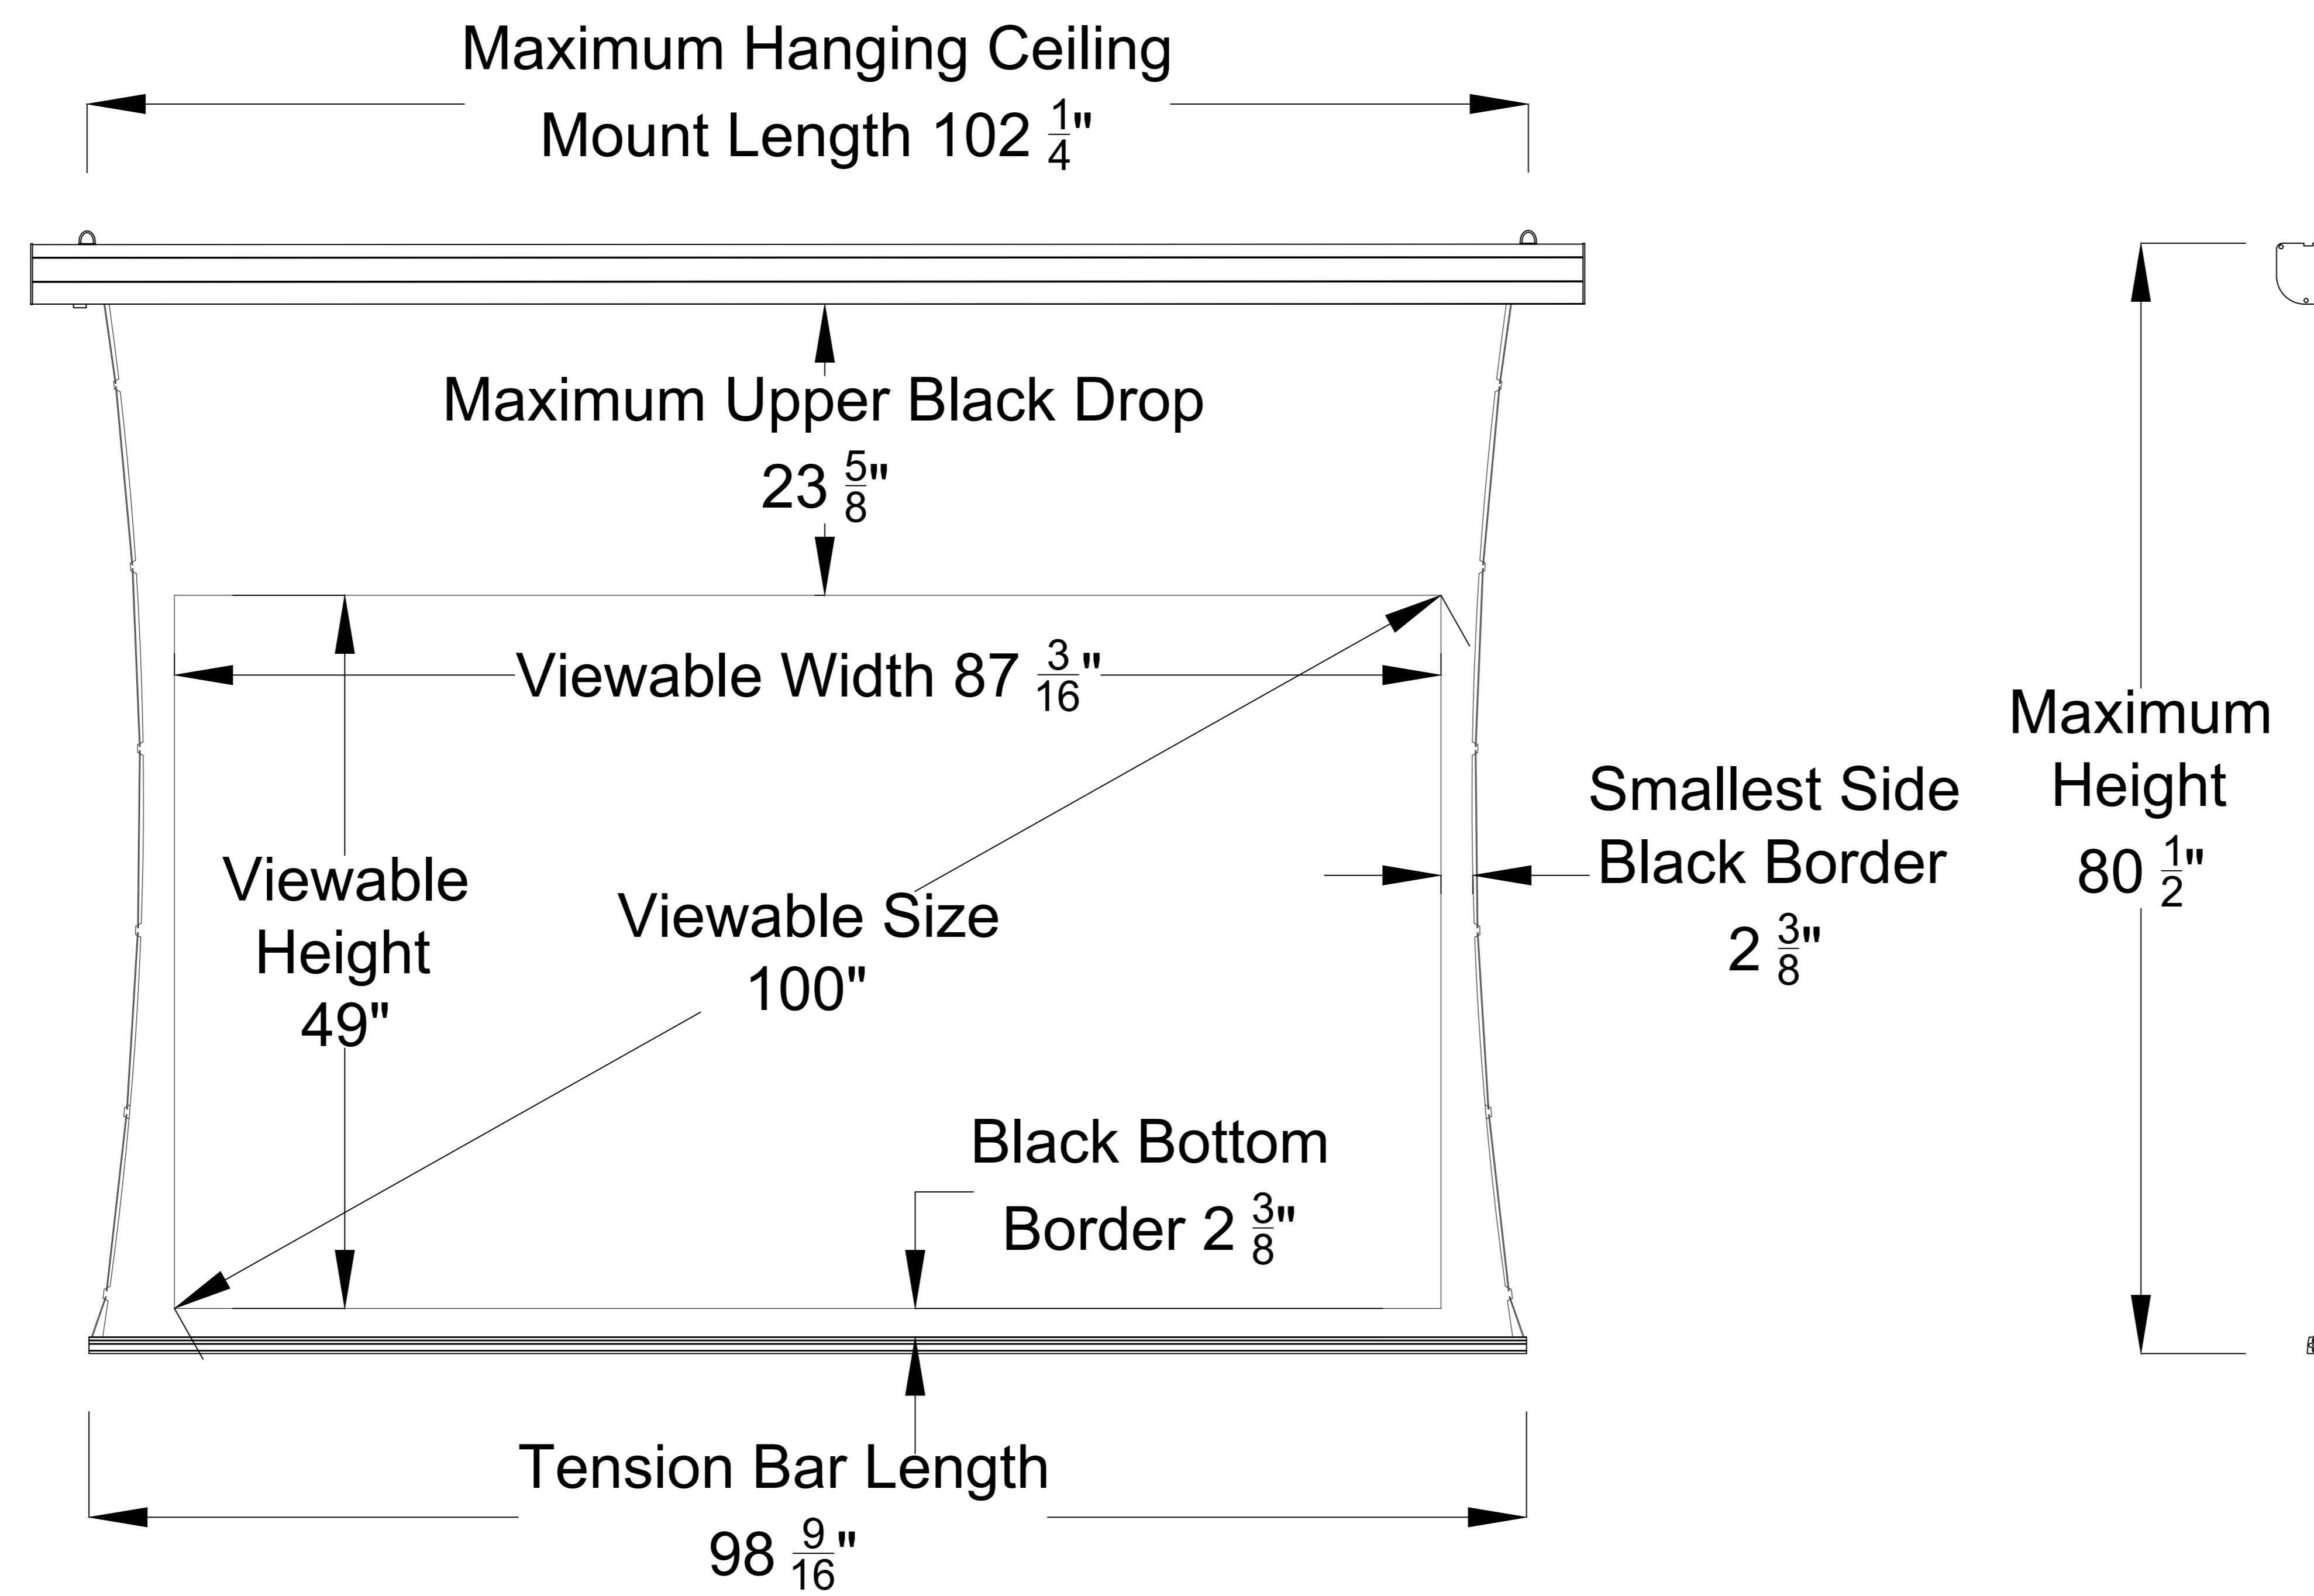

Extended View

Housing Side View

Retracted View

ELUNEVISION

Reference EVO 8K Tab-Tensioned Motorized Screen 100" 16:9

Product Model: EV8K-T3-100-1.0

not to scale

Page 1 of 3

Left Side of Housing

Power Cord

Wired Trigger Port

Wall Control Port

Learn Key

Mounting Bracket

Holes for ceiling mount

Lip that latches onto housing

Holes for wall mount

Reference EVO 8K Tab-Tensioned Motorized Screen 100" 16:9

Product Model: EV8K-T3-100-1.0

not to scale

Page 2 of 3

Mounting Diagrams

Wall Mount

Ceiling Mount

Hanging Ceiling Mount

Reference EVO 8K Tab-Tensioned
Motorized Screen 100" 16:9

Product Model: EV8K-T3-100-1.0

not to scale

Page 3 of 3