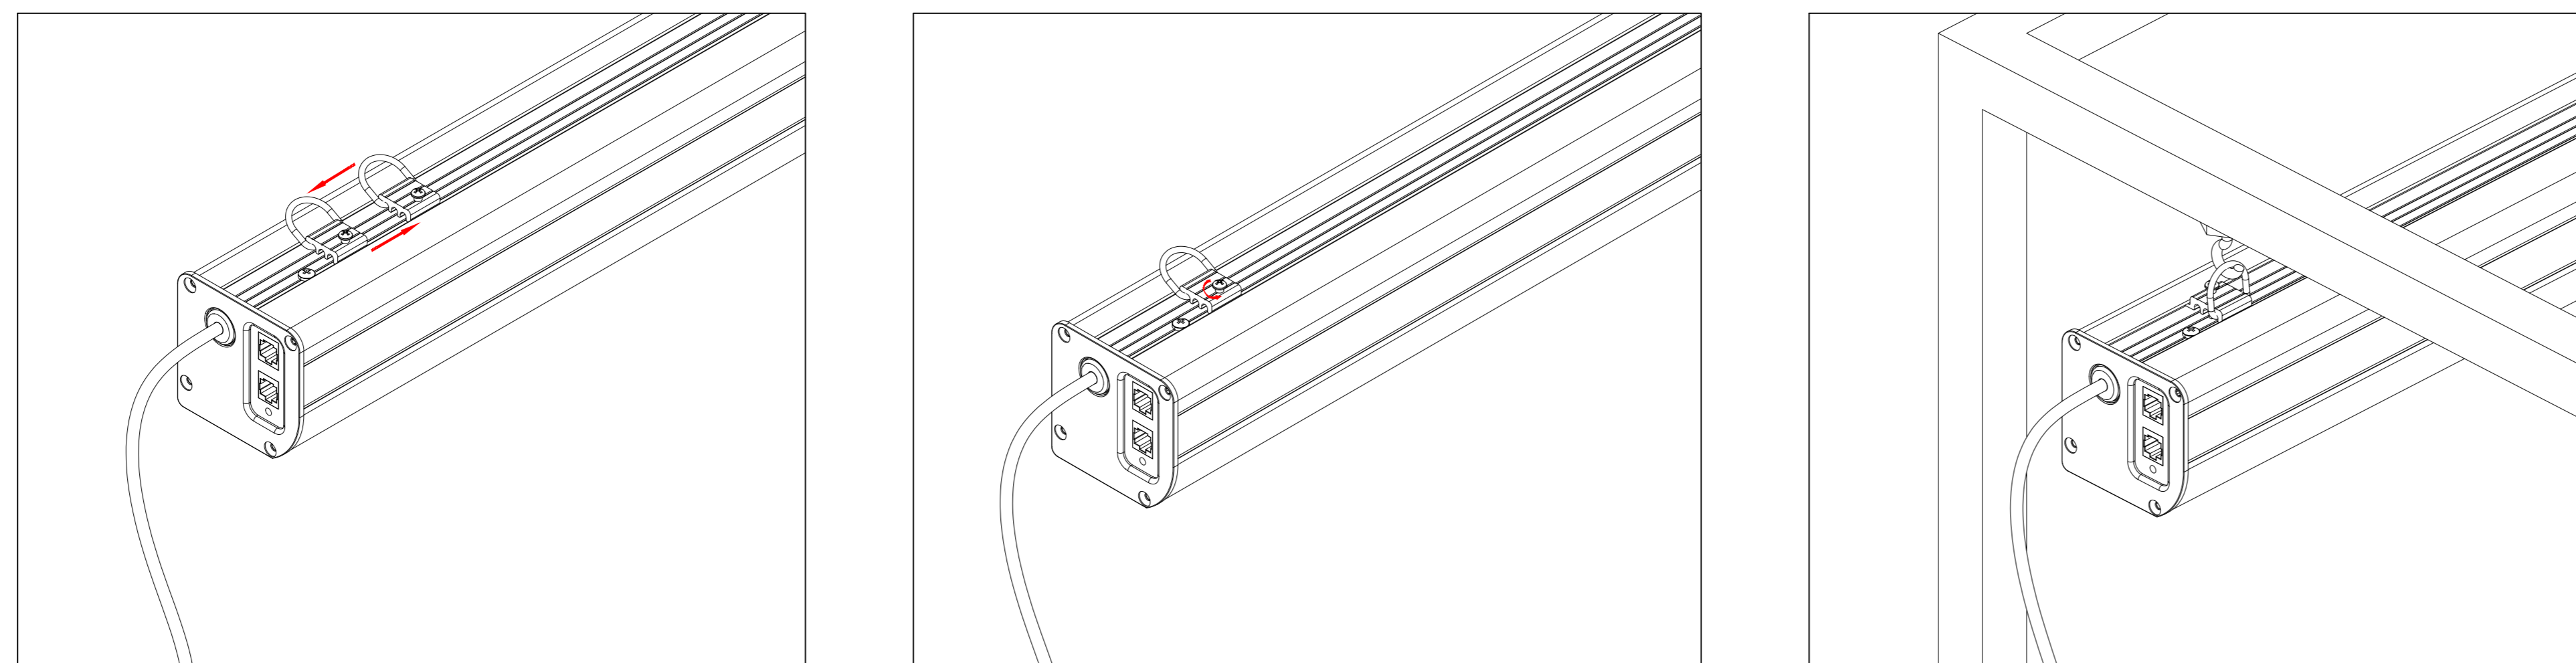

Left Side of Housing

Power Cord

Wired Trigger Port

Wall Control Port

Learn Key

Mounting Bracket

Holes for ceiling mount

Lip that latches onto housing

Holes for wall mount

Reference EVO 8K Tab-Tensioned Motorized Screen 100" 16:9

Product Model: EV8K-T3-100-1.0

not to scale

Page 2 of 3

Mounting Diagrams

Wall Mount

Ceiling Mount

Hanging Ceiling Mount

Reference EVO 8K Tab-Tensioned
Motorized Screen 100" 16:9

Product Model: EV8K-T3-100-1.0

not to scale

Page 3 of 3