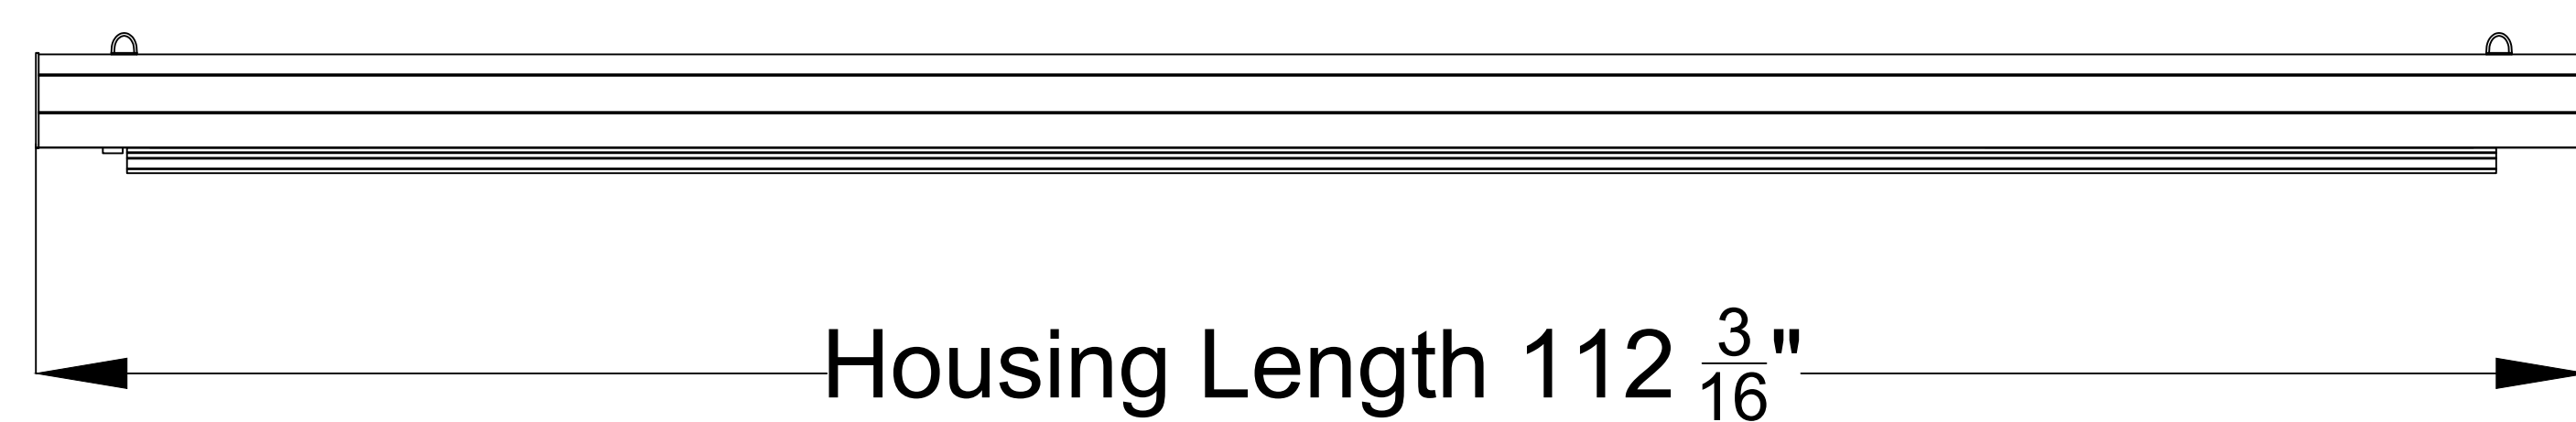

Extended View

Housing Side View

Retracted View

Reference EVO 8K Tab-Tensioned Motorized Screen 106" 16:9

Product Model: EV8K-T3-106-1.0

not to scale

Page 1 of 3

Left Side of Housing

Power Cord

Wired Trigger Port
 Wall Control Port
 Learn Key

Mounting Bracket

Holes for ceiling mount

Holes for wall mount

Lip that latches onto housing

Reference EVO 8K Tab-Tensioned Motorized Screen 106" 16:9

Product Model: EV8K-T3-106-1.0

not to scale

Page 2 of 3

Mounting Diagrams

Wall Mount

Ceiling Mount

Hanging Ceiling Mount

Reference EVO 8K Tab-Tensioned
Motorized Screen 106" 16:9

Product Model: EV8K-T3-106-1.0

not to scale

Page 3 of 3