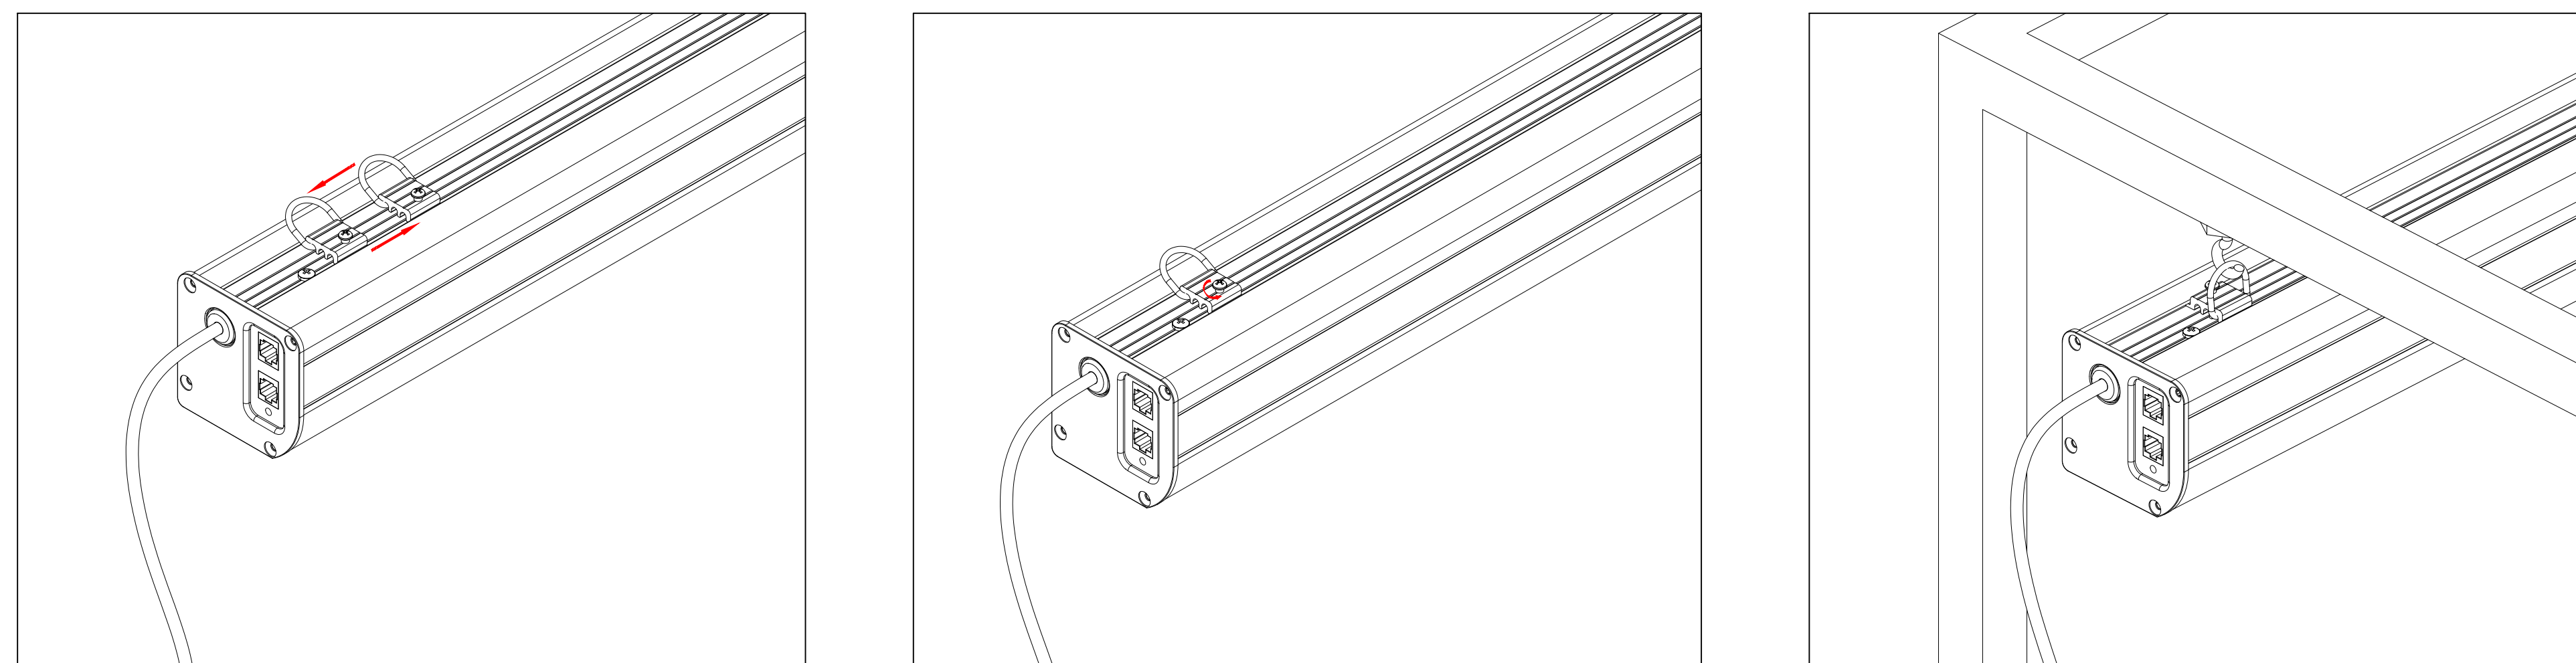

Power Cord

Wired Trigger Port
 Wall Control Port
 Learn Key

Mounting Bracket

Holes for ceiling mount

Holes for wall mount

Lip that latches onto housing

Reference EVO 8K Tab-Tensioned Motorized Screen 106" 16:9

Product Model: EV8K-T3-106-1.0

not to scale

Page 2 of 3

Mounting Diagrams

Wall Mount

Ceiling Mount

Hanging Ceiling Mount

Reference EVO 8K Tab-Tensioned
Motorized Screen 106" 16:9