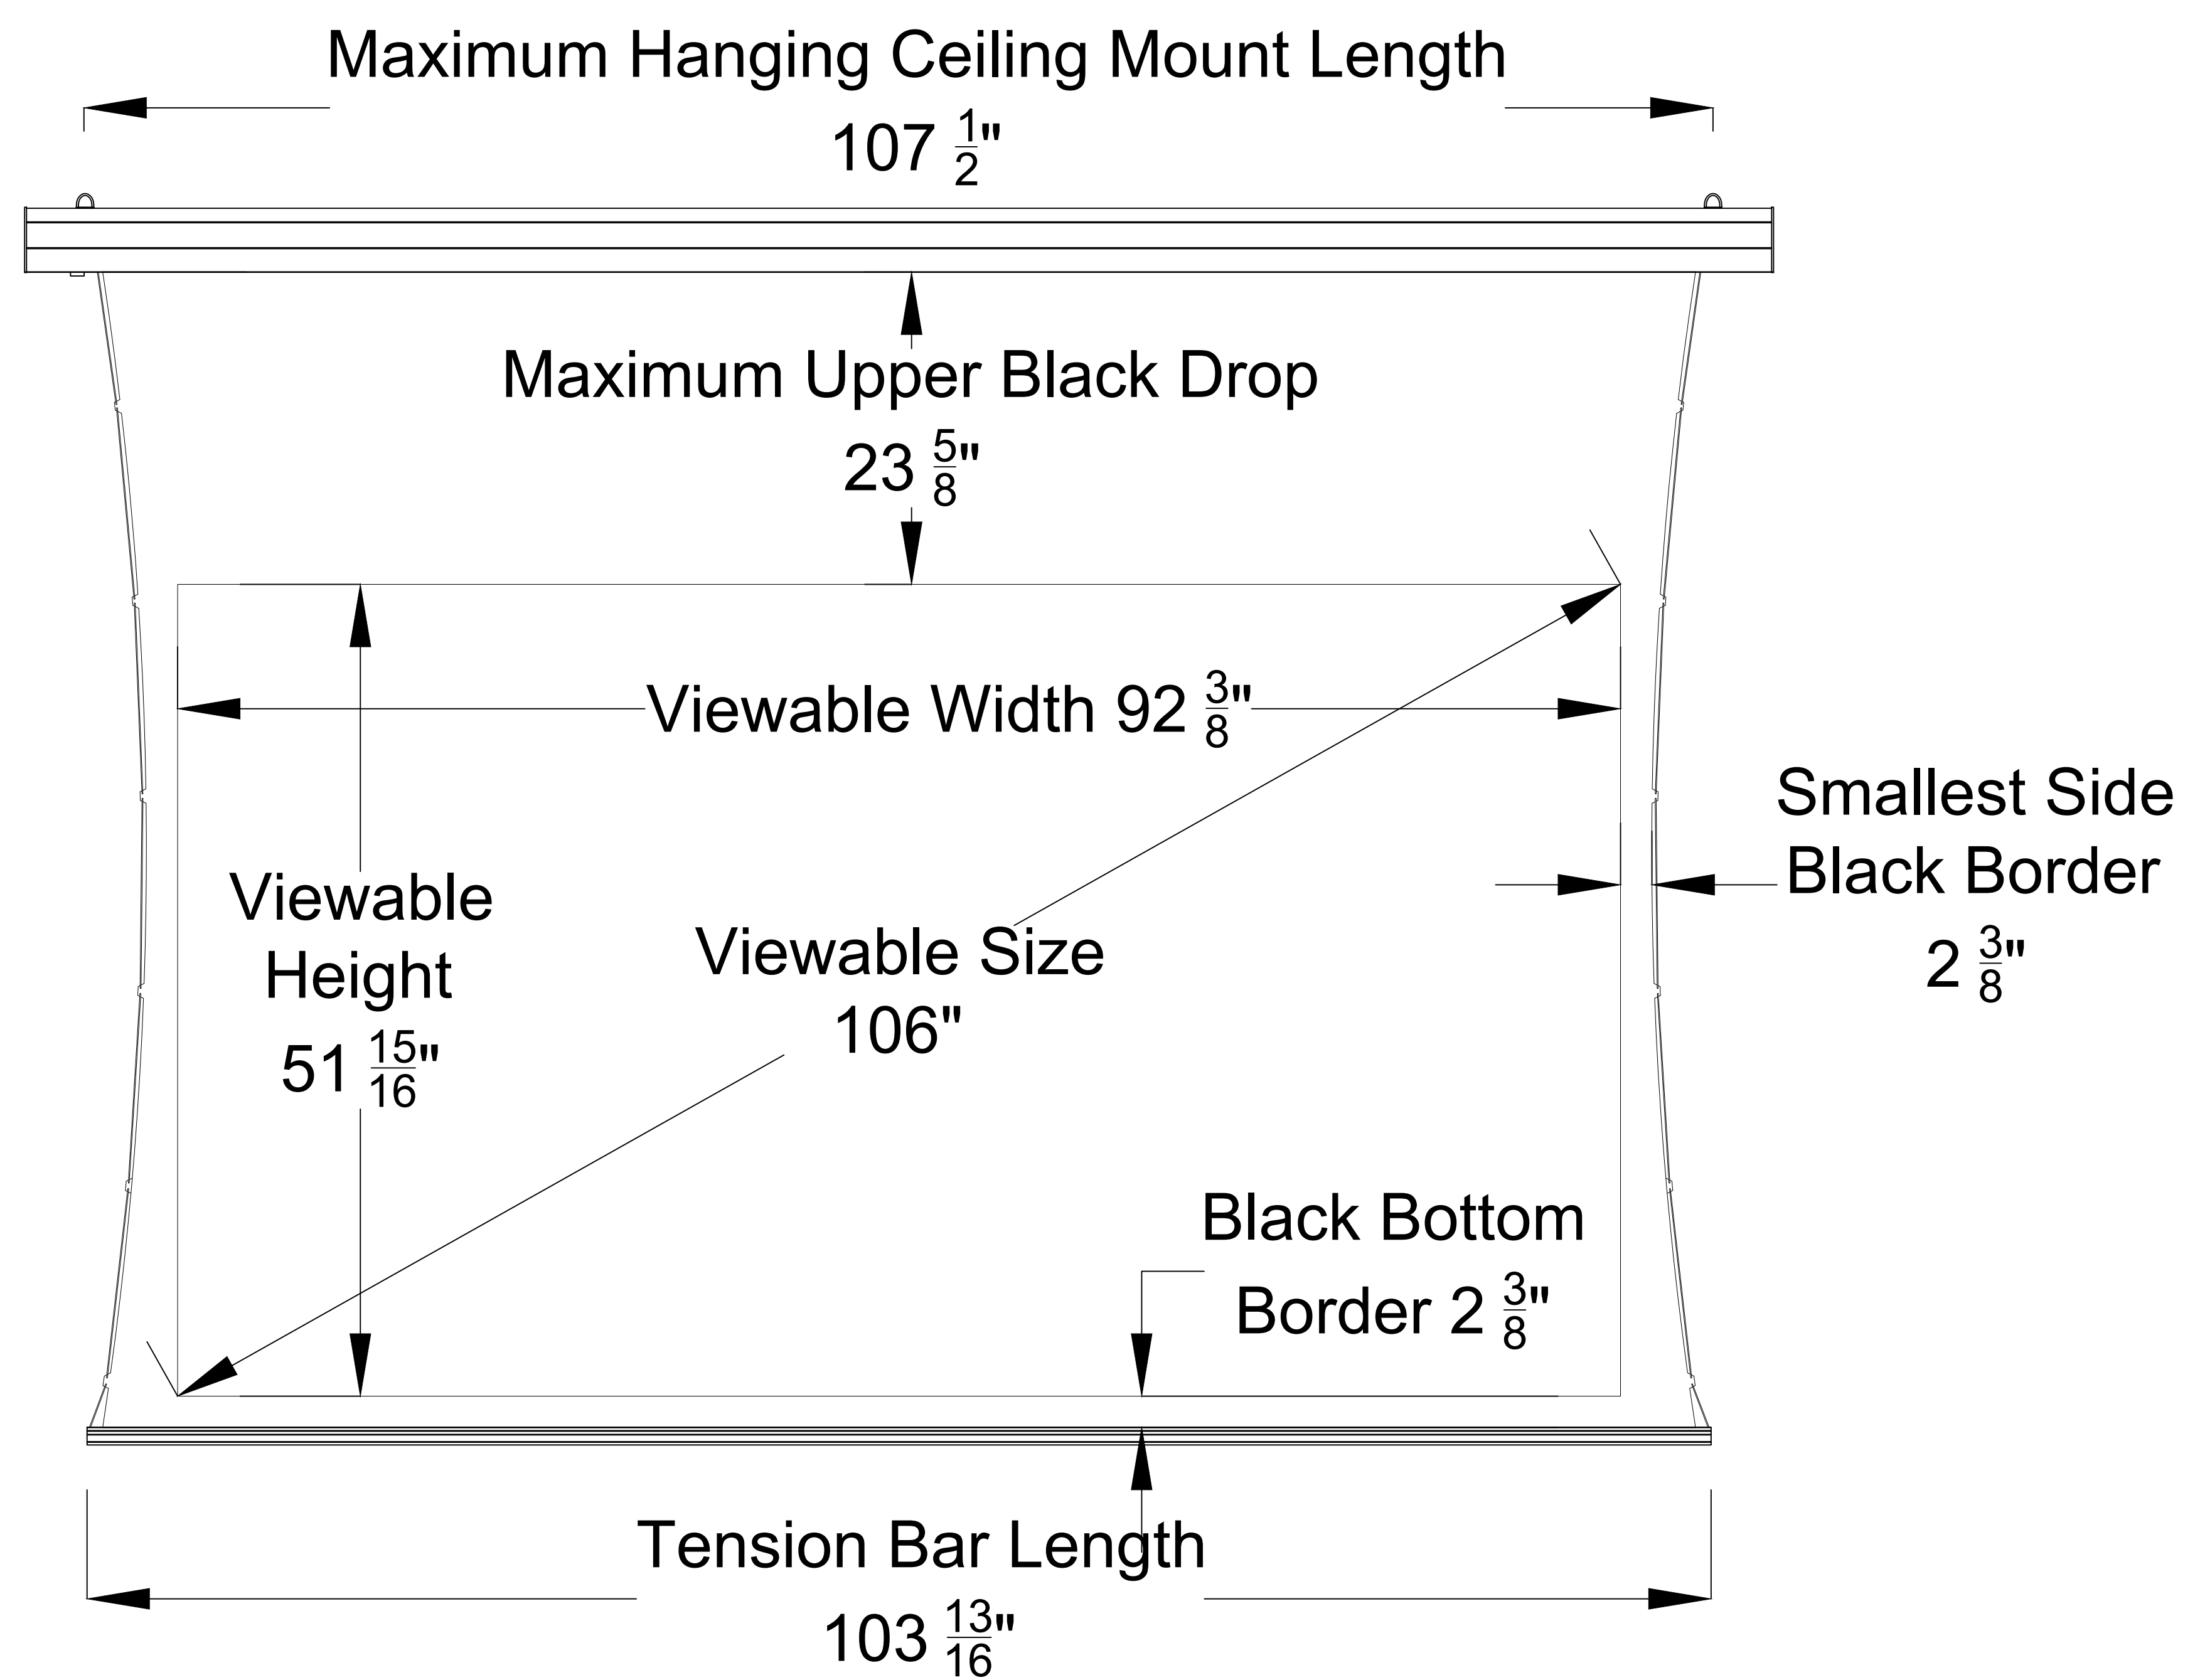

Extended View

Housing Side View

Retracted View

Reference EVO 8K Tab-Tensioned Motorized Screen 106" 16:9

Product Model: EV8K-T3-106-1.0

not to scale

Page 1 of 3

Left Side of Housing

Power Cord

Wired Trigger Port
 Wall Control Port
 Learn Key

Mounting Bracket

Holes for ceiling mount

Holes for wall mount

Lip that latches onto housing

Reference EVO 8K Tab-Tensioned Motorized Screen 106" 16:9

Product Model: EV8K-T3-106-1.0

not to scale

Page 2 of 3

Mounting Diagrams

Wall Mount

Ceiling Mount

Hanging Ceiling Mount

Reference EVO 8K Tab-Tensioned
Motorized Screen 106" 16:9

Product Model: EV8K-T3-106-1.0

not to scale

Page 3 of 3