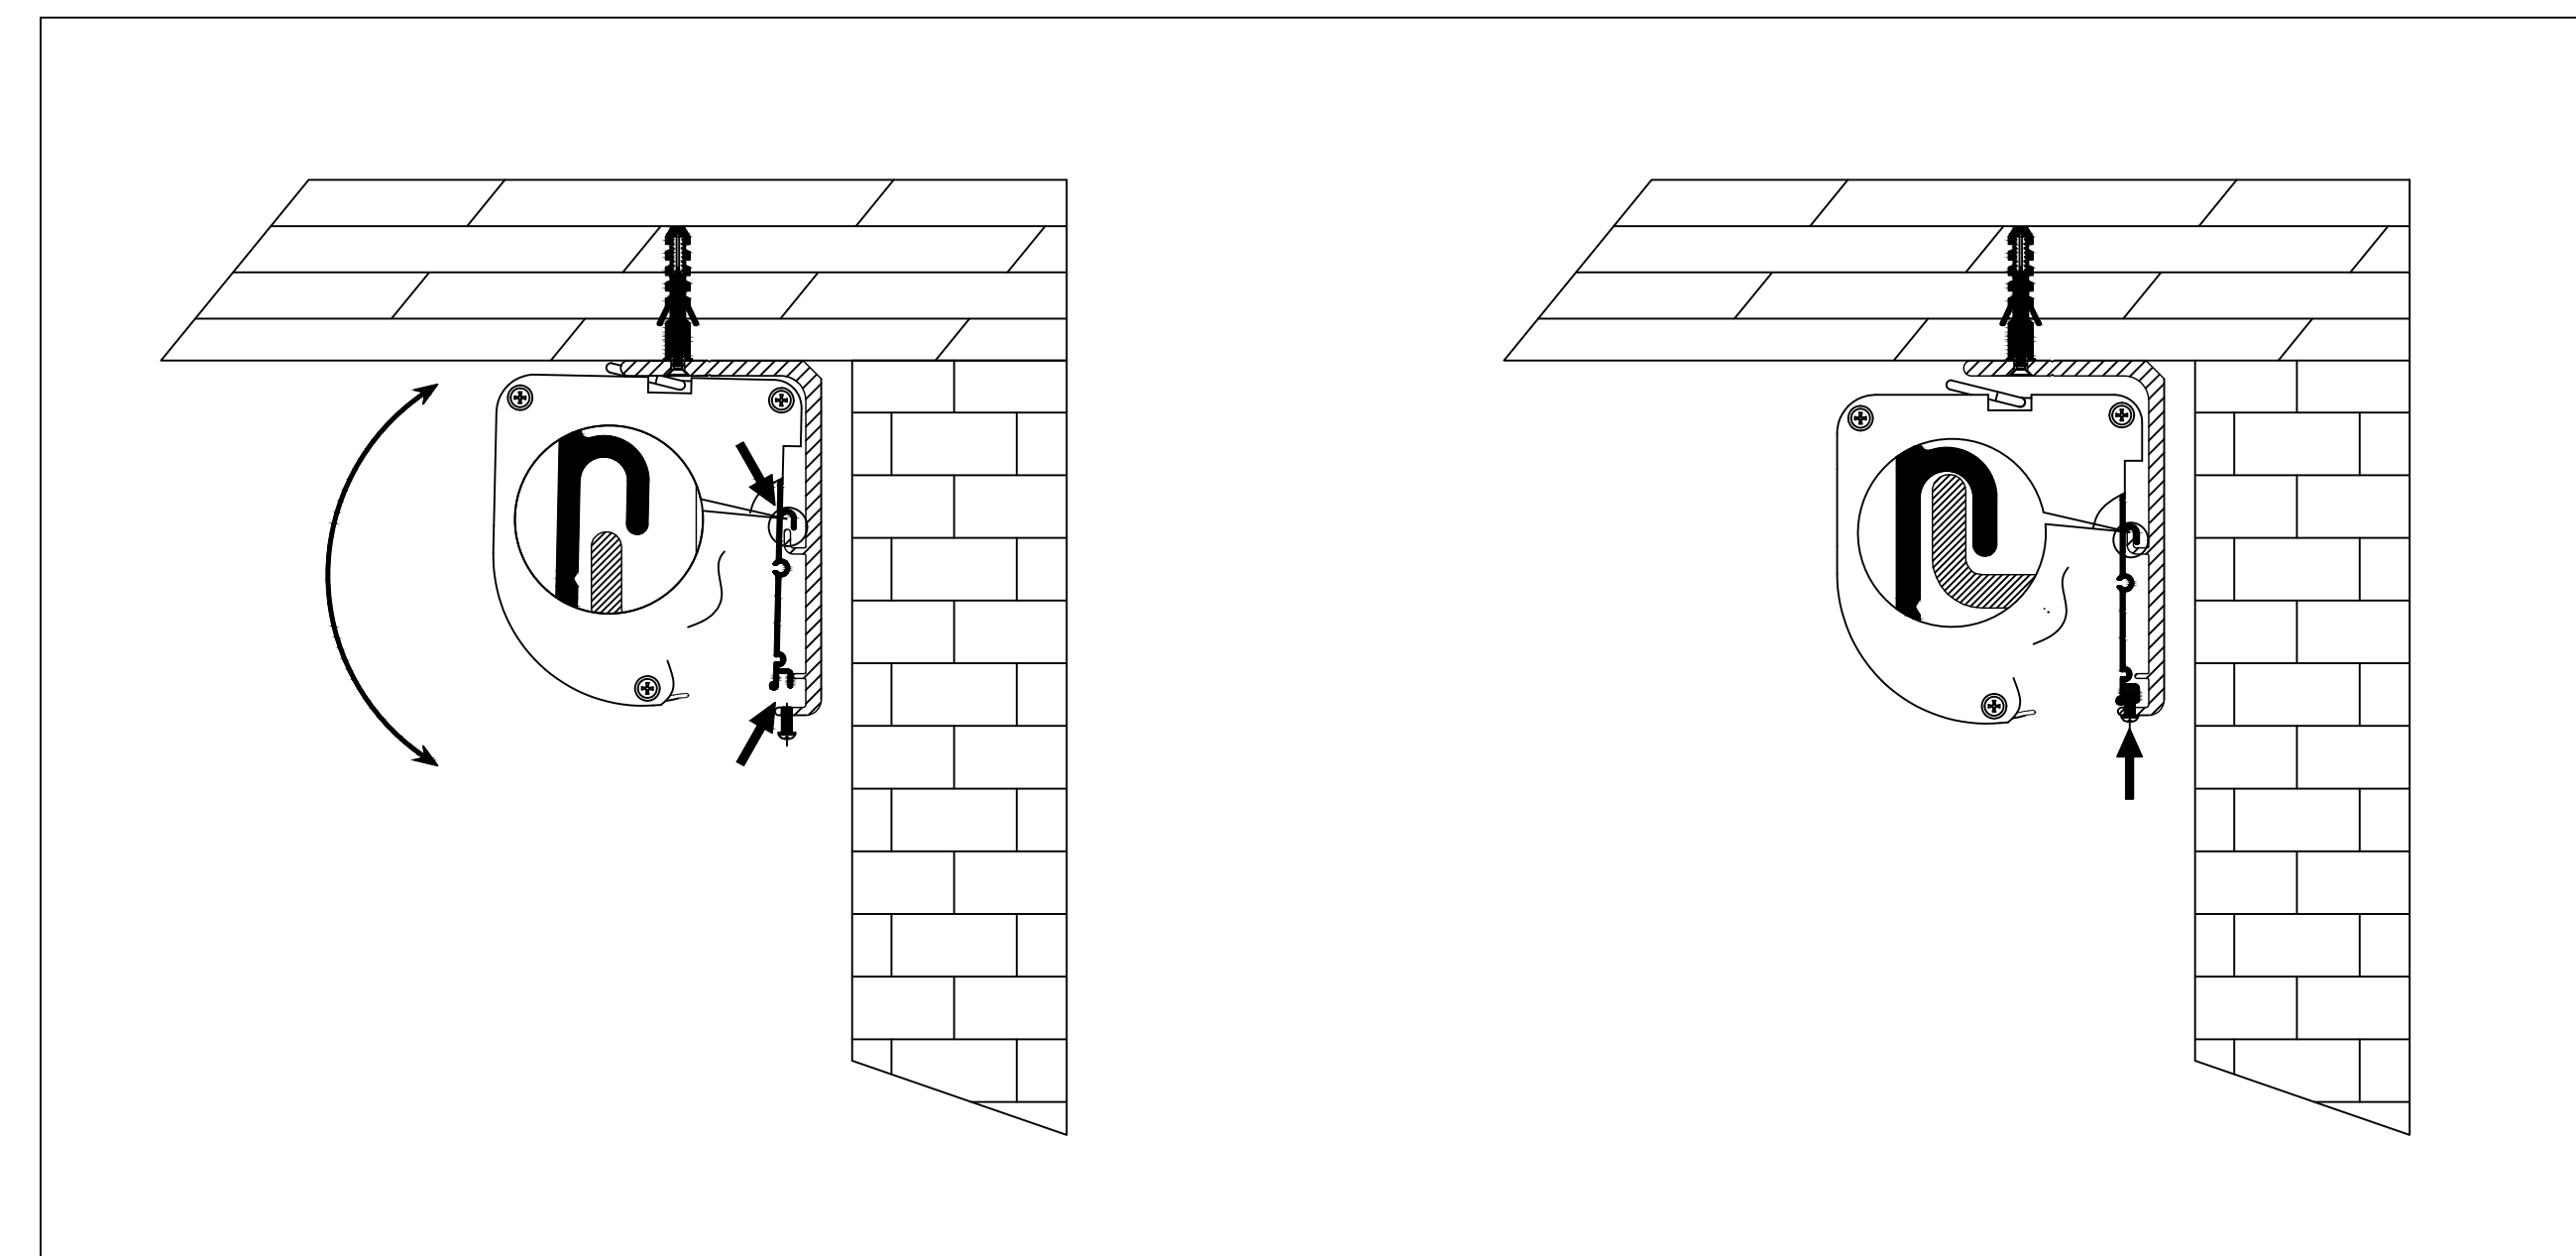

Power Cord

Wired Trigger Port
 Wall Control Port
 Learn Key

Mounting Bracket

Holes for ceiling mount

Holes for wall mount

Lip that latches onto housing

Reference EVO 8K Tab-Tensioned Motorized Screen 106" 16:9

Product Model: EV8K-T3-106-1.0

not to scale

Page 2 of 3

Mounting Diagrams

Wall Mount

Ceiling Mount

Hanging Ceiling Mount

Reference EVO 8K Tab-Tensioned
Motorized Screen 106" 16:9