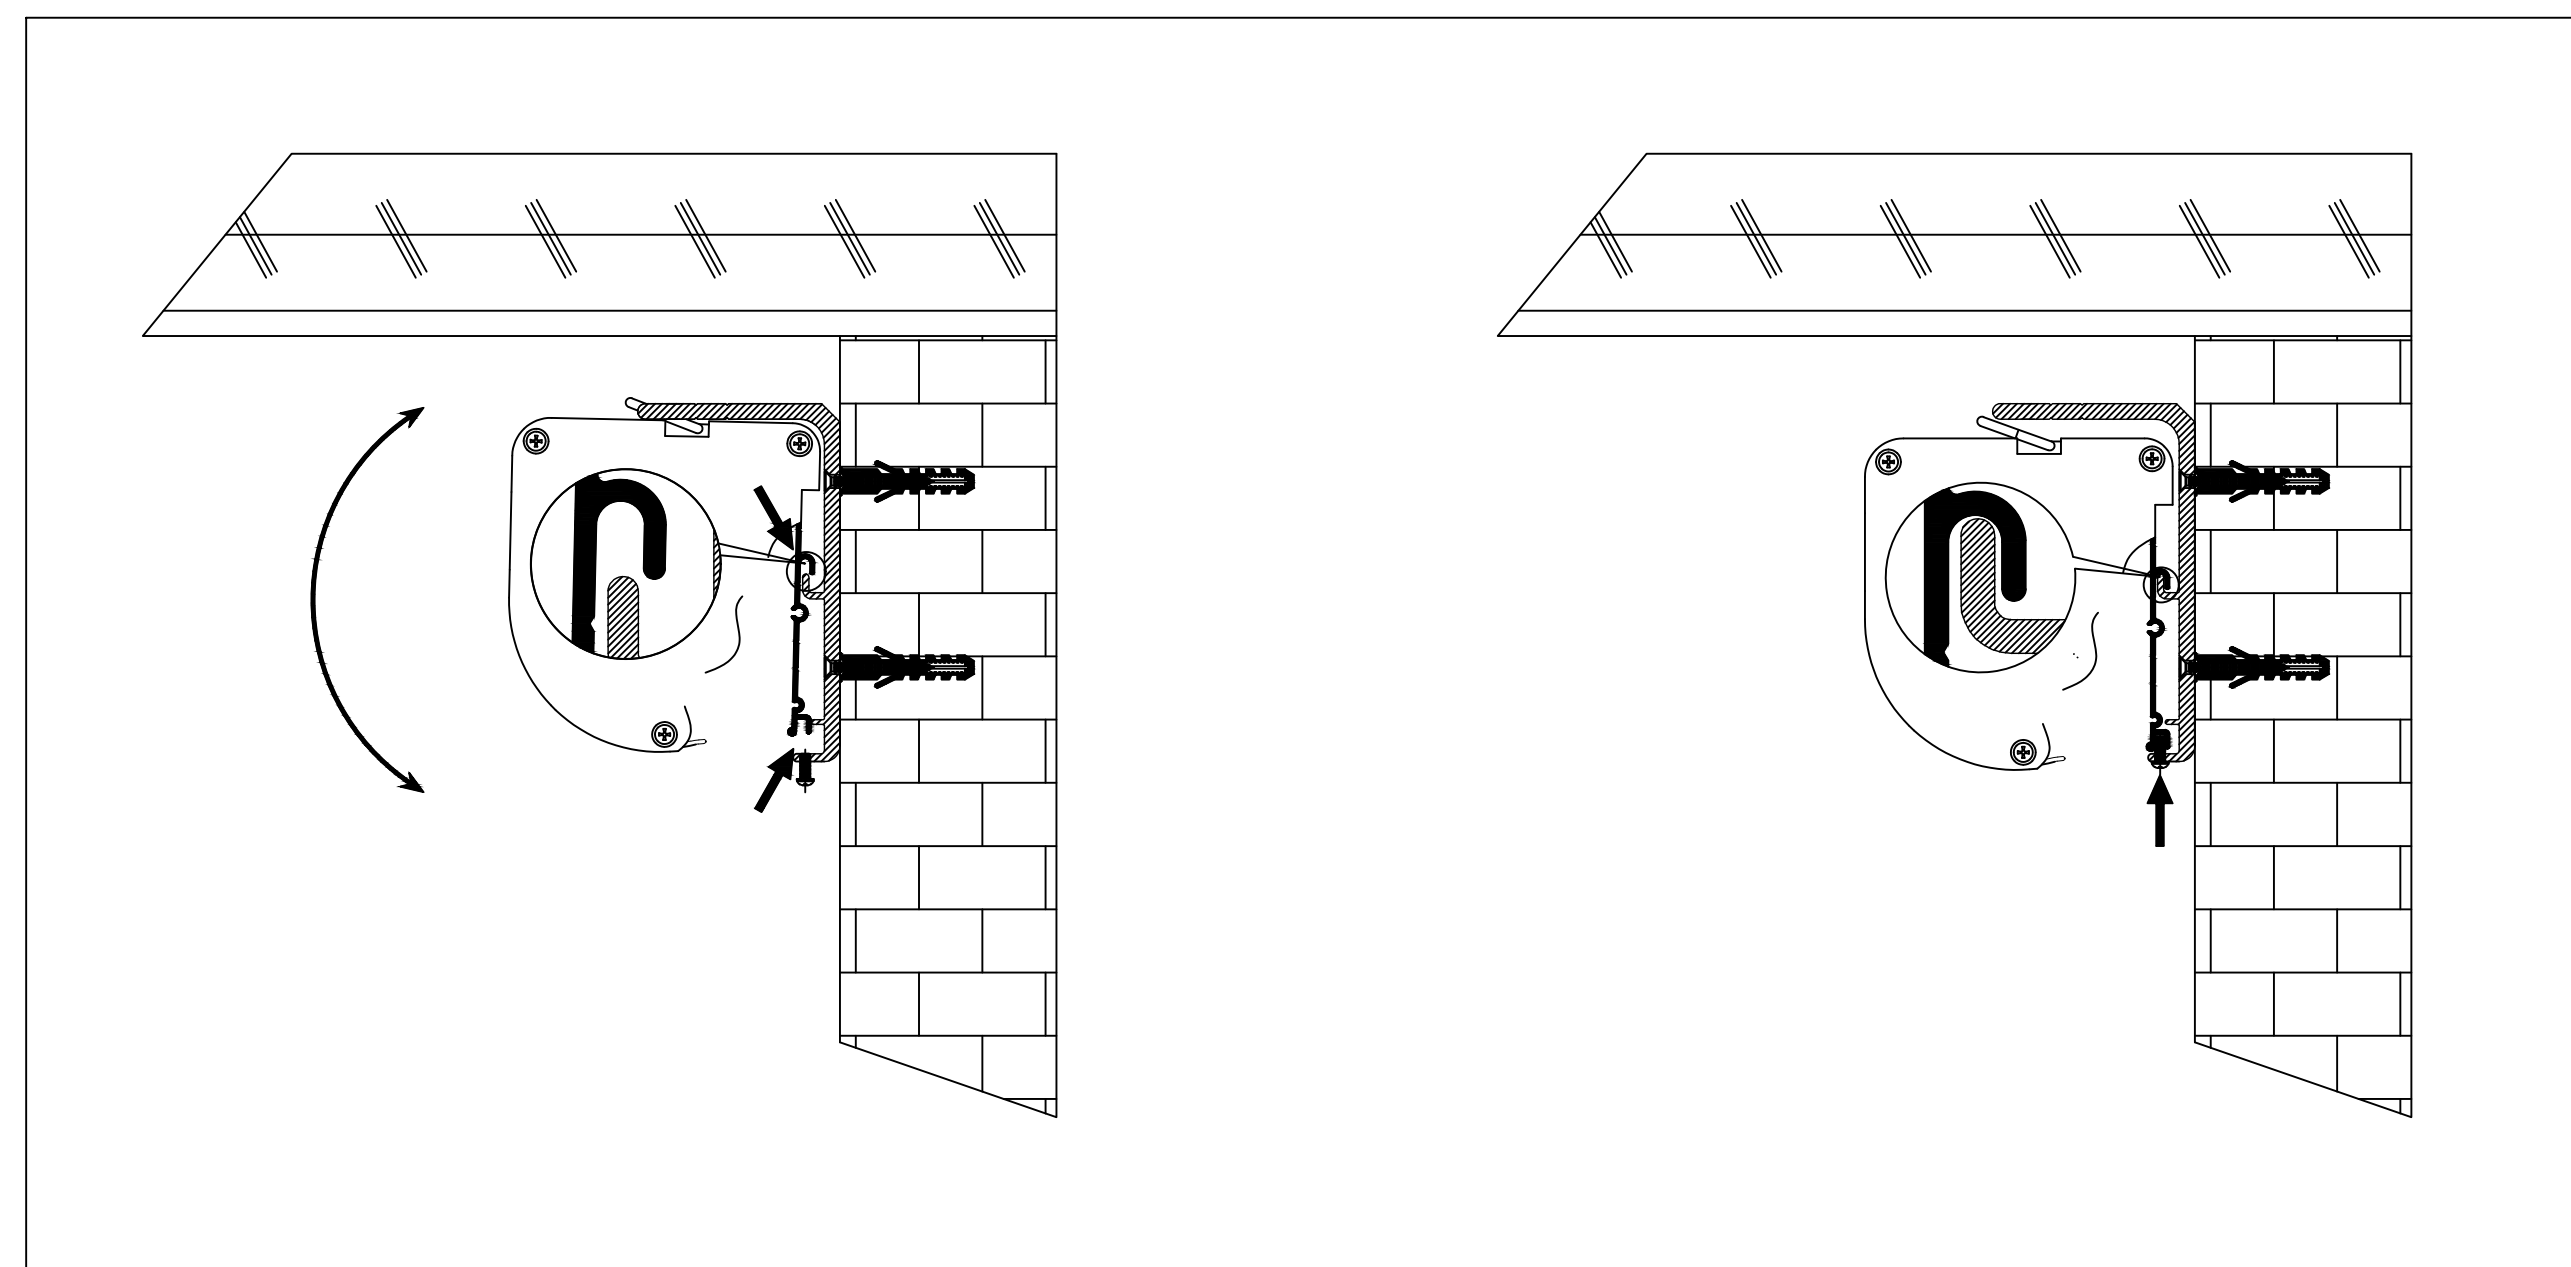

Extended View

Housing Side View

Retracted View

Reference EVO 8K Tab-Tensioned Motorized Screen 106" 16:9

Product Model: EV8K-T3-106-1.0

not to scale

Page 1 of 3

Left Side of Housing

Power Cord

Wired Trigger Port
 Wall Control Port
 Learn Key

Mounting Bracket

Holes for ceiling mount

Holes for wall mount

Lip that latches onto housing

Reference EVO 8K Tab-Tensioned Motorized Screen 106" 16:9

Product Model: EV8K-T3-106-1.0

not to scale

Page 2 of 3

Mounting Diagrams

Wall Mount

Ceiling Mount

Hanging Ceiling Mount

Reference EVO 8K Tab-Tensioned
Motorized Screen 106" 16:9