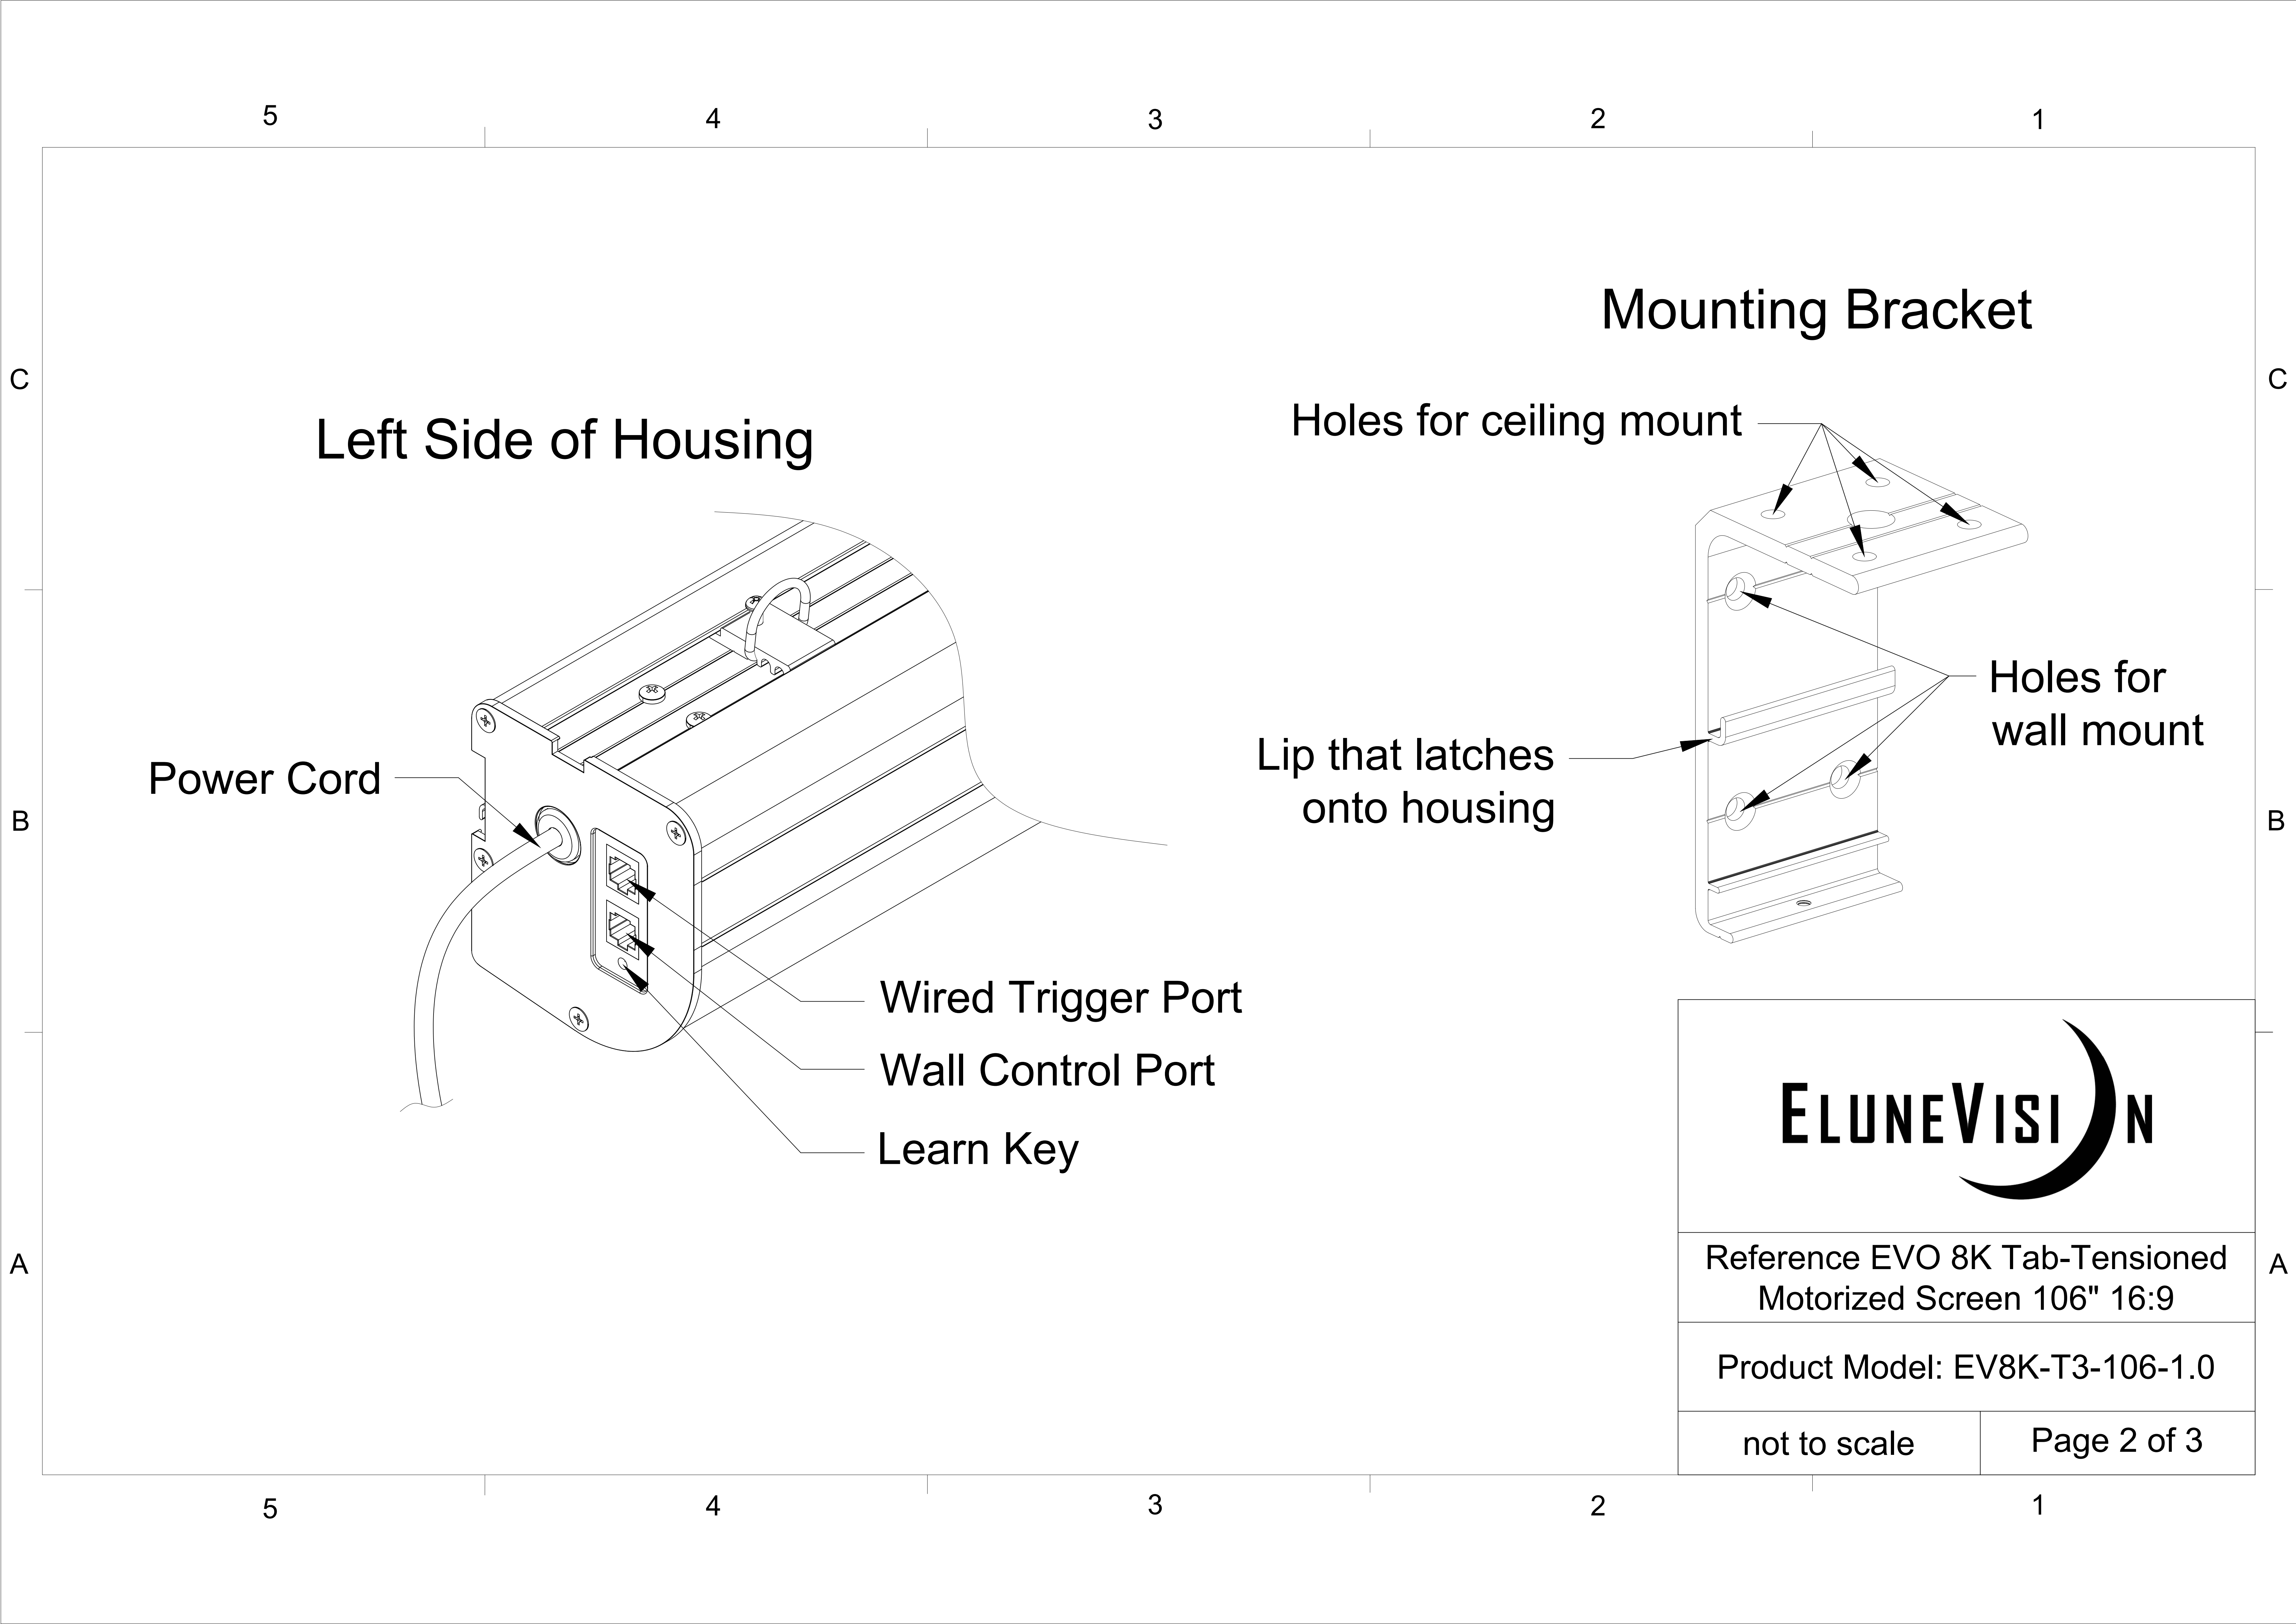

Extended View

Housing Side View

Retracted View

Reference EVO 8K Tab-Tensioned Motorized Screen 106" 16:9

Product Model: EV8K-T3-106-1.0

not to scale

Page 1 of 3

Left Side of Housing

Power Cord

Wired Trigger Port
 Wall Control Port
 Learn Key

Mounting Bracket

Holes for ceiling mount

Holes for wall mount

Lip that latches onto housing

Reference EVO 8K Tab-Tensioned Motorized Screen 106" 16:9

Product Model: EV8K-T3-106-1.0

not to scale

Page 2 of 3

Mounting Diagrams

Wall Mount

Ceiling Mount

Hanging Ceiling Mount

Reference EVO 8K Tab-Tensioned
Motorized Screen 106" 16:9

Product Model: EV8K-T3-106-1.0

not to scale

Page 3 of 3