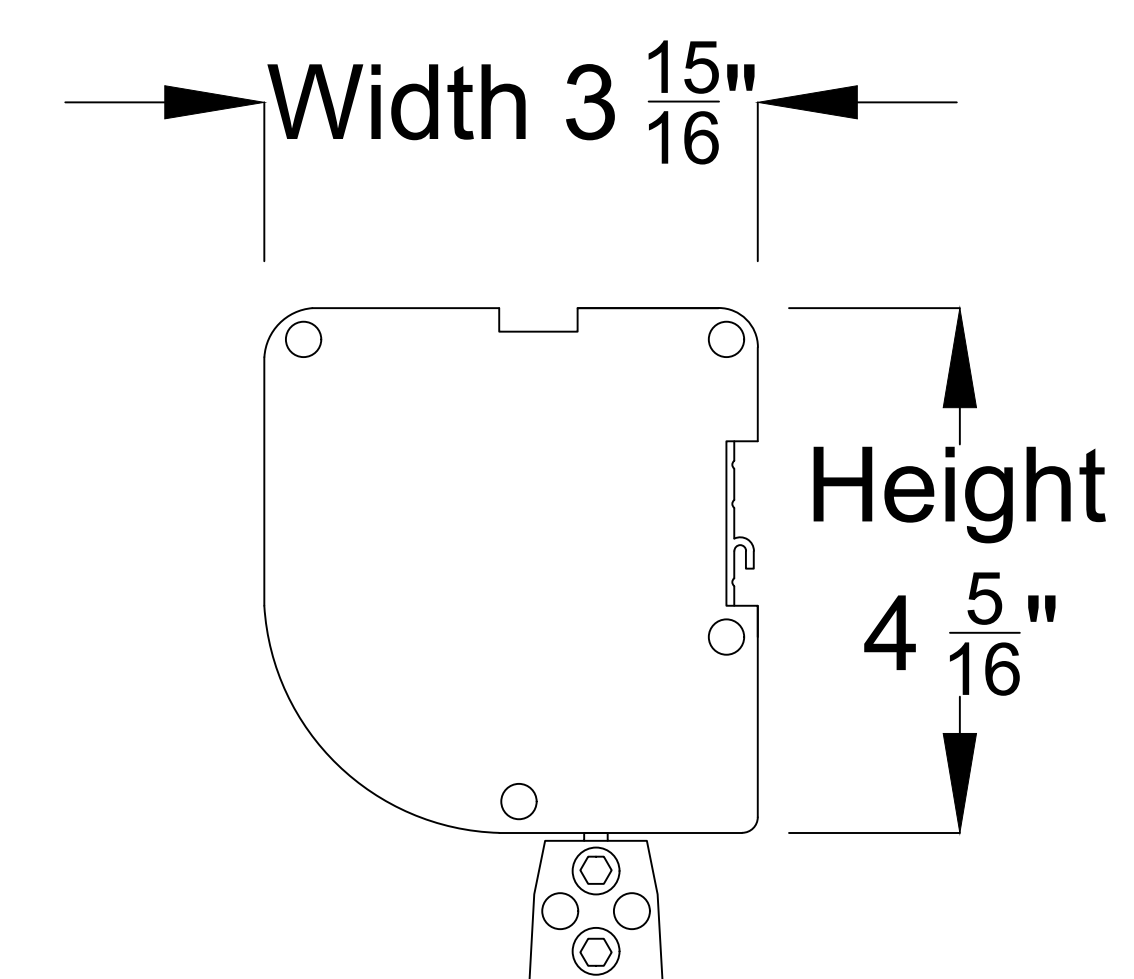

Extended View

Housing Side View

Retracted View

Reference EVO 8K Tab-Tensioned Motorized Screen 106" 16:9

Product Model: EV8K-T3-106-1.0

not to scale

Page 1 of 3

Left Side of Housing

Power Cord

Wired Trigger Port
 Wall Control Port
 Learn Key

Mounting Bracket

Holes for ceiling mount

Holes for wall mount

Lip that latches onto housing

Reference EVO 8K Tab-Tensioned Motorized Screen 106" 16:9

Product Model: EV8K-T3-106-1.0

not to scale

Page 2 of 3

Mounting Diagrams

Wall Mount

Ceiling Mount

Hanging Ceiling Mount

Reference EVO 8K Tab-Tensioned
Motorized Screen 106" 16:9

Product Model: EV8K-T3-106-1.0

not to scale

Page 3 of 3