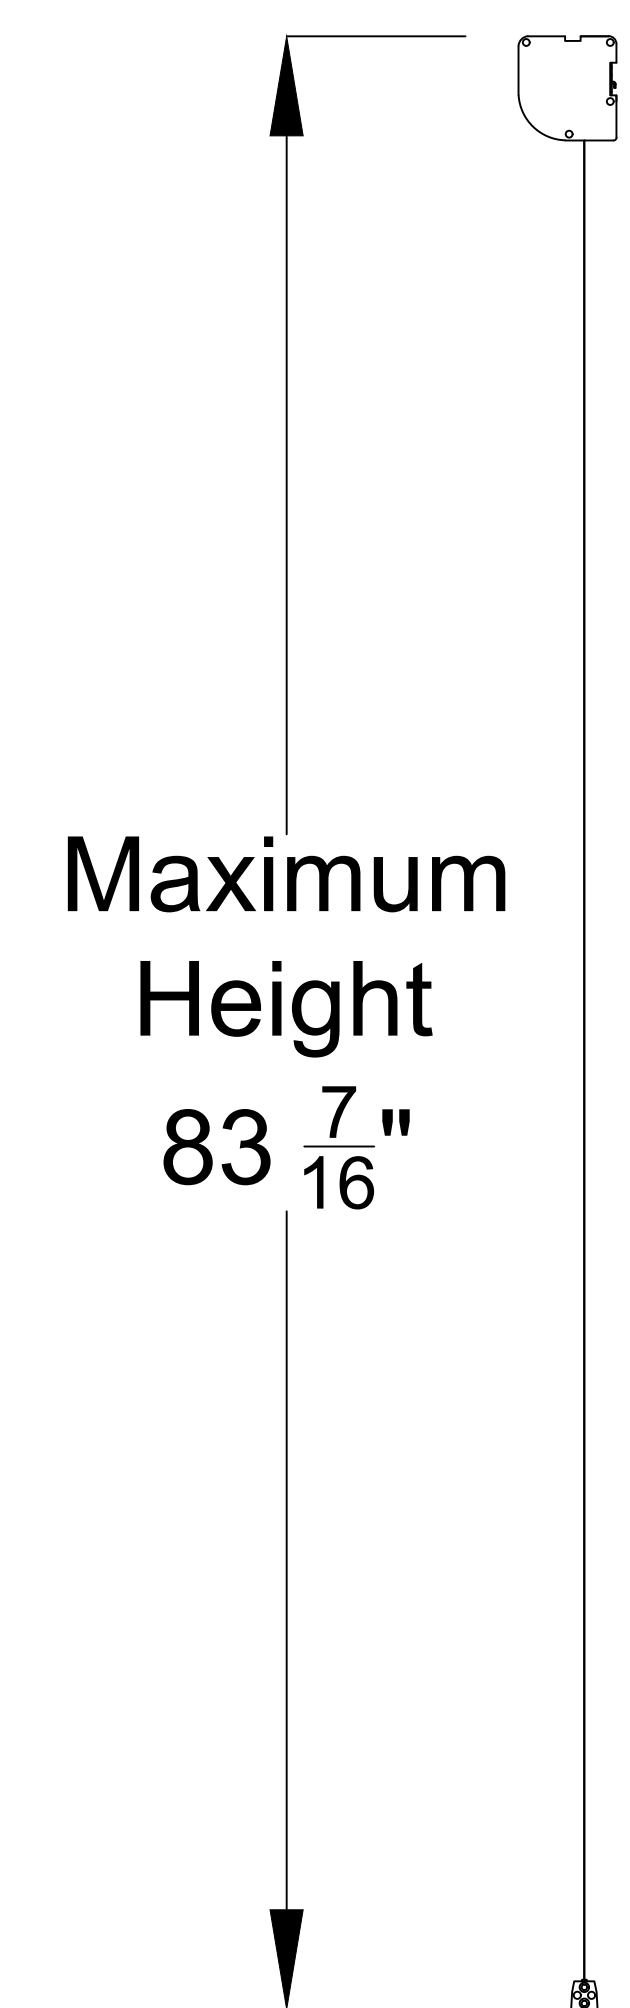

Extended View

Housing Side View

Retracted View

Reference EVO 8K Tab-Tensioned Motorized Screen 106" 16:9

Product Model: EV8K-T3-106-1.0

not to scale

Page 1 of 3

Left Side of Housing

Power Cord

Wired Trigger Port
 Wall Control Port
 Learn Key

Mounting Bracket

Holes for ceiling mount

Holes for wall mount

Lip that latches onto housing

Reference EVO 8K Tab-Tensioned Motorized Screen 106" 16:9

Product Model: EV8K-T3-106-1.0

not to scale

Page 2 of 3

Mounting Diagrams

Wall Mount

Ceiling Mount

Hanging Ceiling Mount

Reference EVO 8K Tab-Tensioned
Motorized Screen 106" 16:9