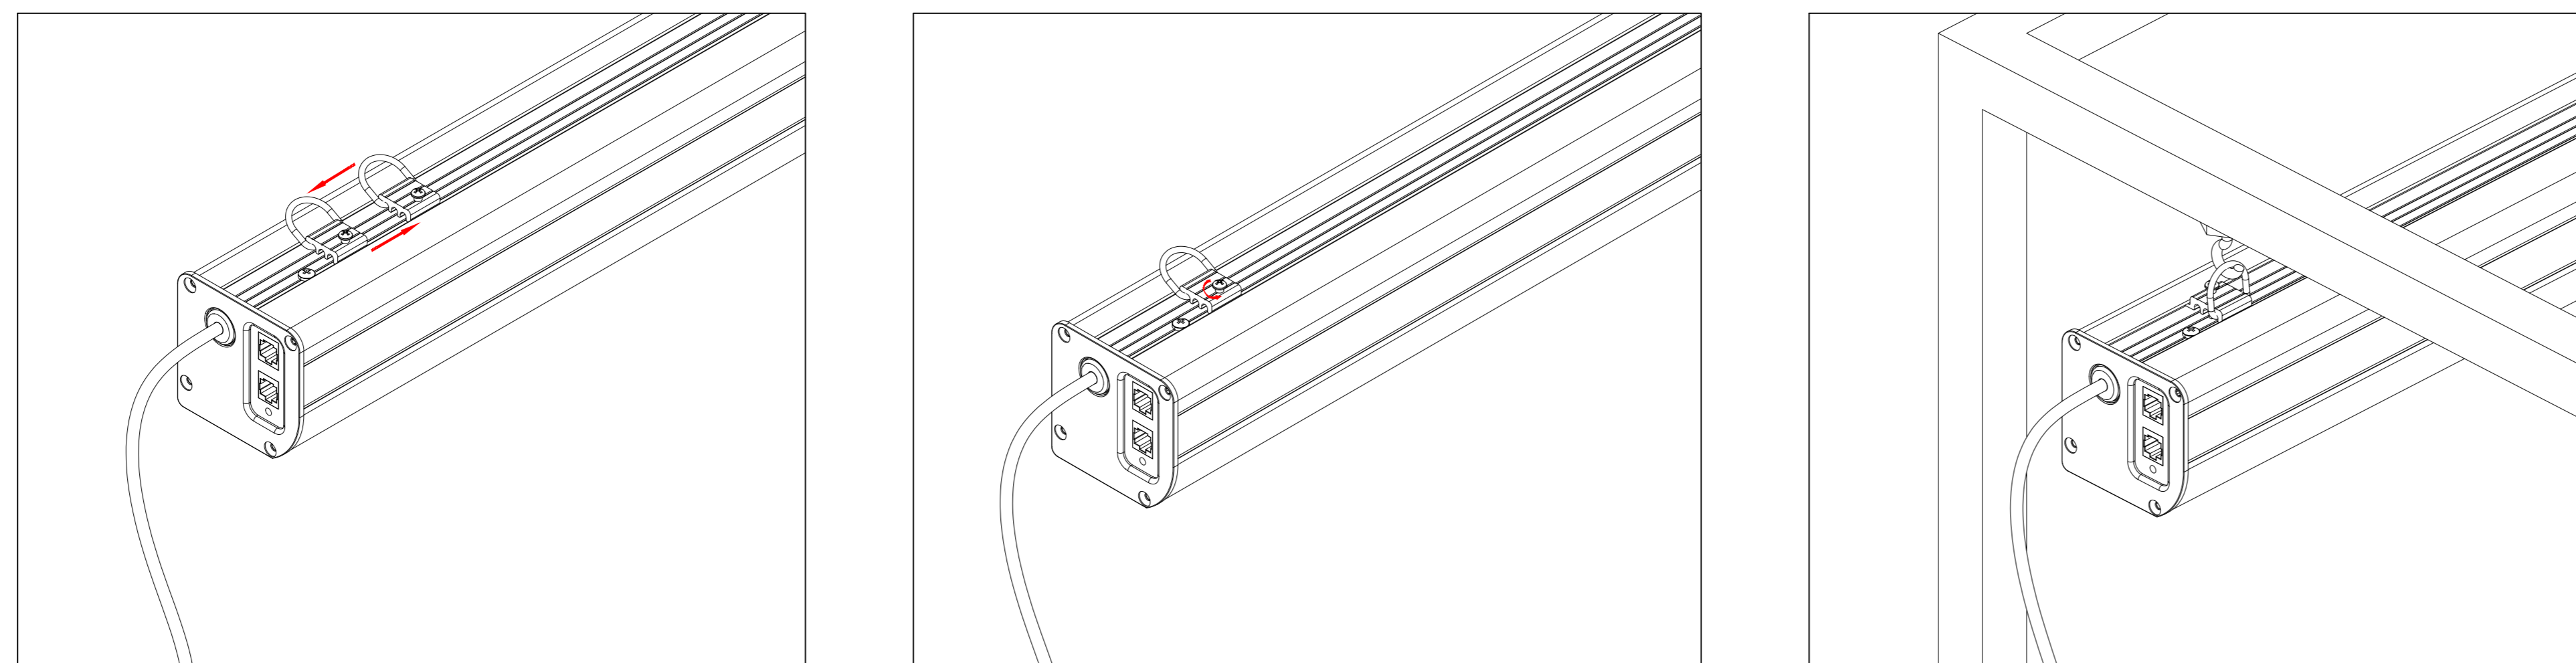

Power Cord

Wired Trigger Port

Wall Control Port

Learn Key

Mounting Bracket

Holes for ceiling mount

Lip that latches onto housing

Holes for wall mount

Reference EVO 8K Tab-Tensioned Motorized Screen 112" 16:9

Product Model: EV8K-T3-112-1.0

not to scale

Page 2 of 3

Mounting Diagrams

Wall Mount

Ceiling Mount

Hanging Ceiling Mount

Reference EVO 8K Tab-Tensioned
Motorized Screen 112" 16:9

Product Model: EV8K-T3-112-1.0

not to scale

Page 3 of 3