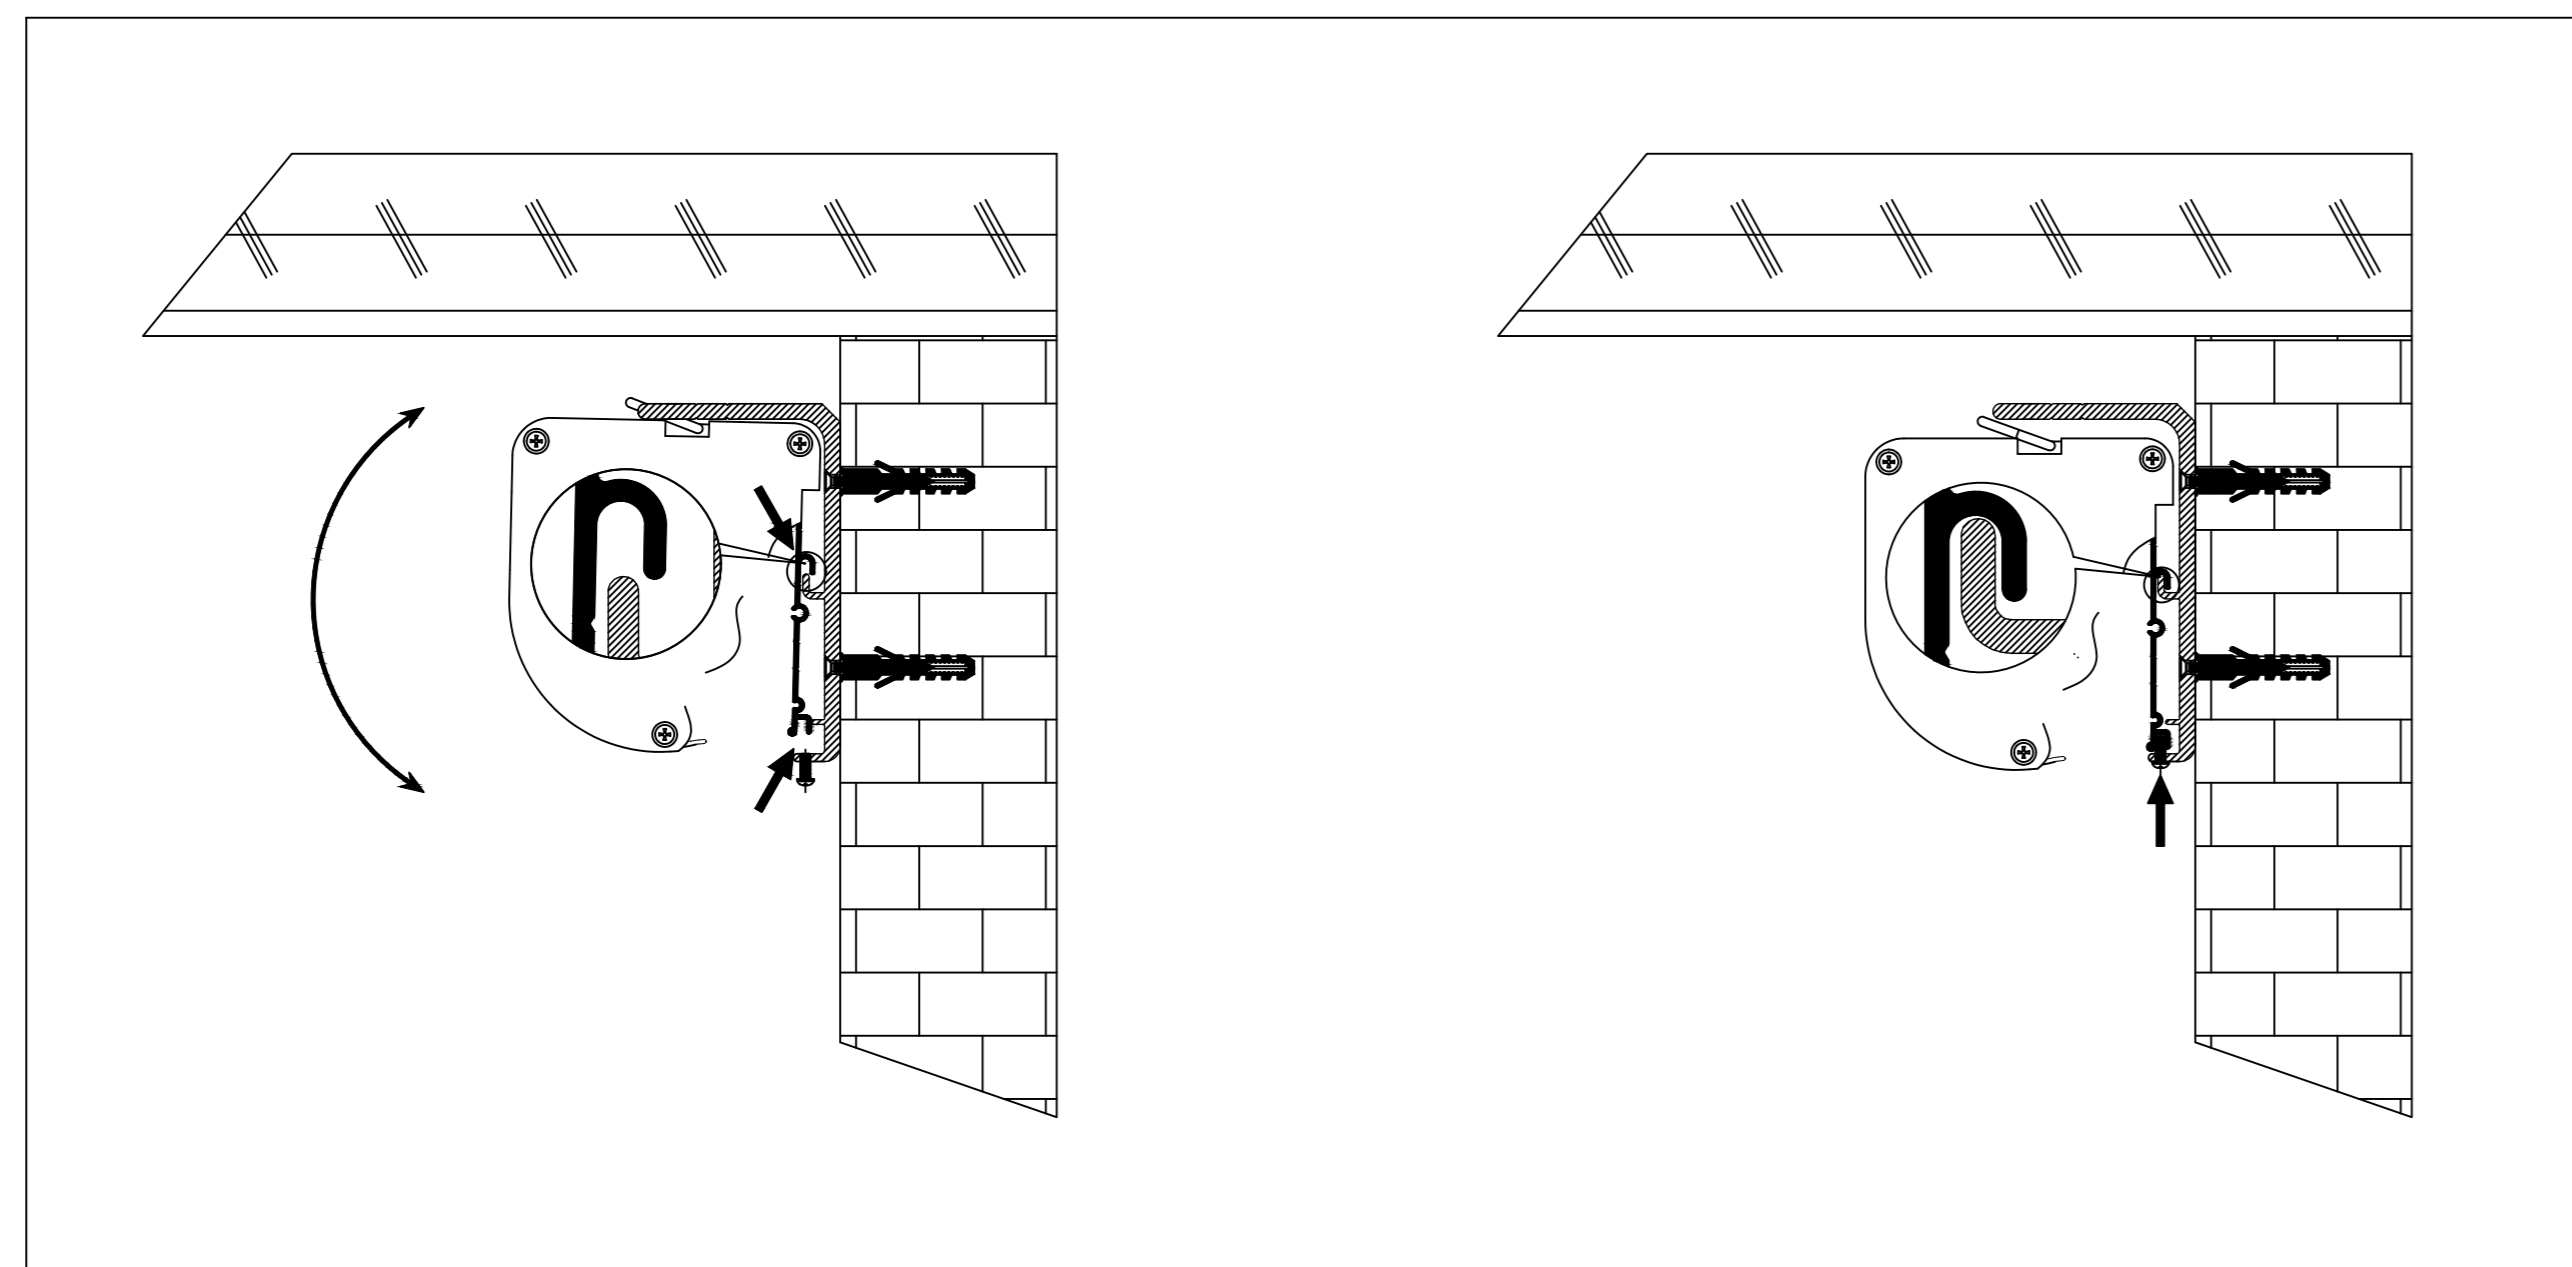

Power Cord

Wired Trigger Port

Wall Control Port

Learn Key

Mounting Bracket

Holes for ceiling mount

Lip that latches onto housing

Holes for wall mount

Reference EVO 8K Tab-Tensioned Motorized Screen 112" 16:9

Product Model: EV8K-T3-112-1.0

not to scale

Page 2 of 3

Mounting Diagrams

Wall Mount

Ceiling Mount

Hanging Ceiling Mount

Reference EVO 8K Tab-Tensioned
Motorized Screen 112" 16:9

Product Model: EV8K-T3-112-1.0

not to scale

Page 3 of 3