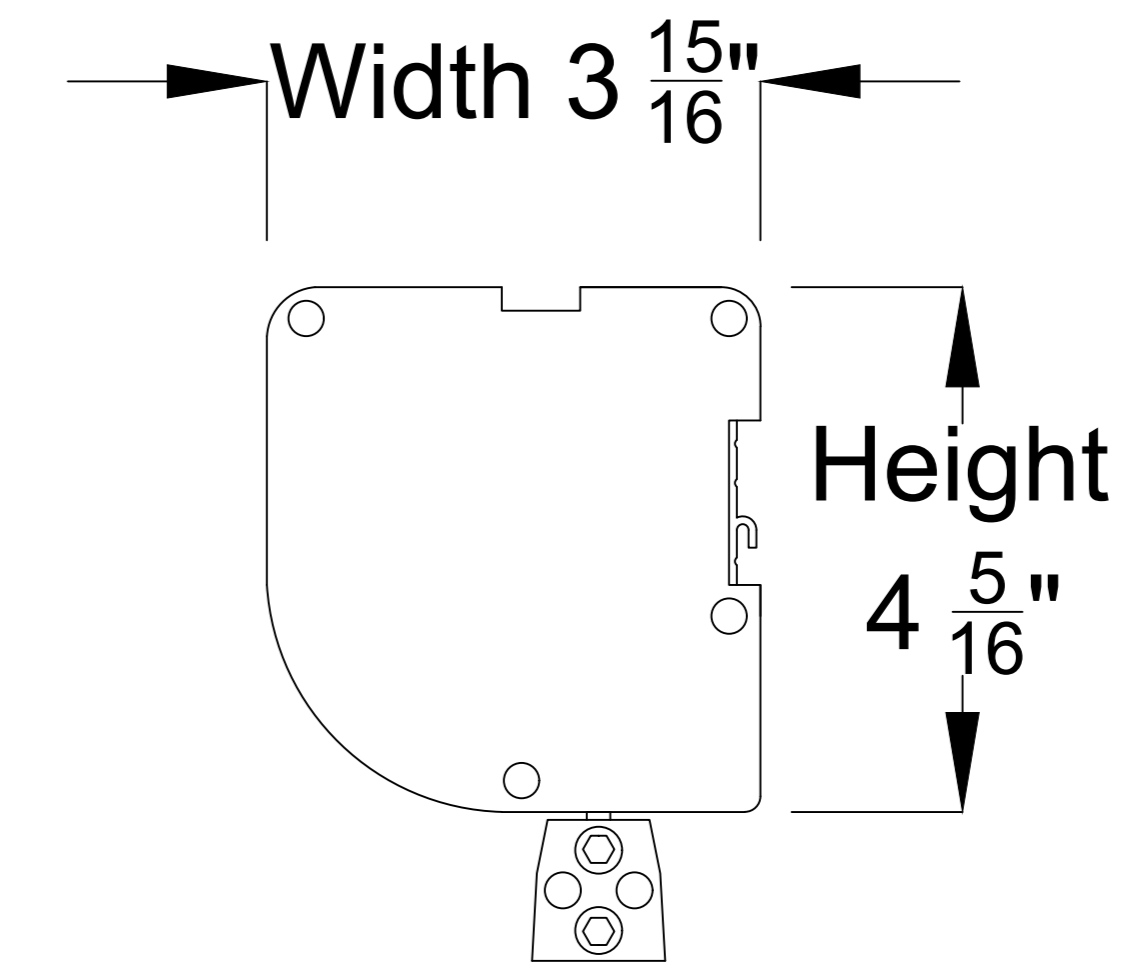

Extended View

Housing Side View

Retracted View

Reference EVO 8K Tab-Tensioned Motorized Screen 112" 16:9

Product Model: EV8K-T3-112-1.0

not to scale

Page 1 of 3

Left Side of Housing

Power Cord

Wired Trigger Port

Wall Control Port

Learn Key

Mounting Bracket

Holes for ceiling mount

Lip that latches onto housing

Holes for wall mount

Reference EVO 8K Tab-Tensioned Motorized Screen 112" 16:9

Product Model: EV8K-T3-112-1.0

not to scale

Page 2 of 3

Mounting Diagrams

Wall Mount

Ceiling Mount

Hanging Ceiling Mount

Reference EVO 8K Tab-Tensioned
Motorized Screen 112" 16:9

Product Model: EV8K-T3-112-1.0

not to scale

Page 3 of 3