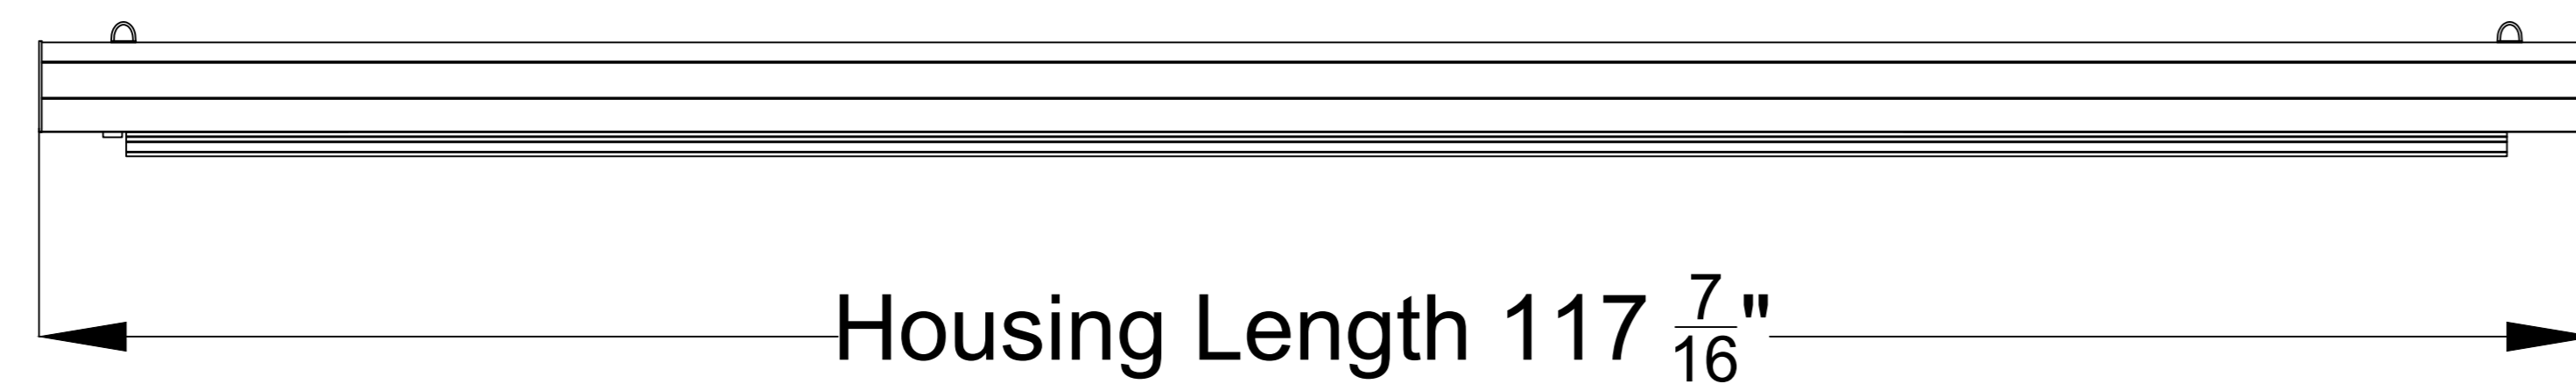

Extended View

Housing Side View

Retracted View

Reference EVO 8K Tab-Tensioned Motorized Screen 112" 16:9

Product Model: EV8K-T3-112-1.0

not to scale

Page 1 of 3

Left Side of Housing

Power Cord

Wired Trigger Port

Wall Control Port

Learn Key

Mounting Bracket

Holes for ceiling mount

Lip that latches onto housing

Holes for wall mount

Reference EVO 8K Tab-Tensioned Motorized Screen 112" 16:9

Product Model: EV8K-T3-112-1.0

not to scale

Page 2 of 3

Mounting Diagrams

Wall Mount

Ceiling Mount

Hanging Ceiling Mount

Reference EVO 8K Tab-Tensioned
Motorized Screen 112" 16:9

Product Model: EV8K-T3-112-1.0

not to scale

Page 3 of 3