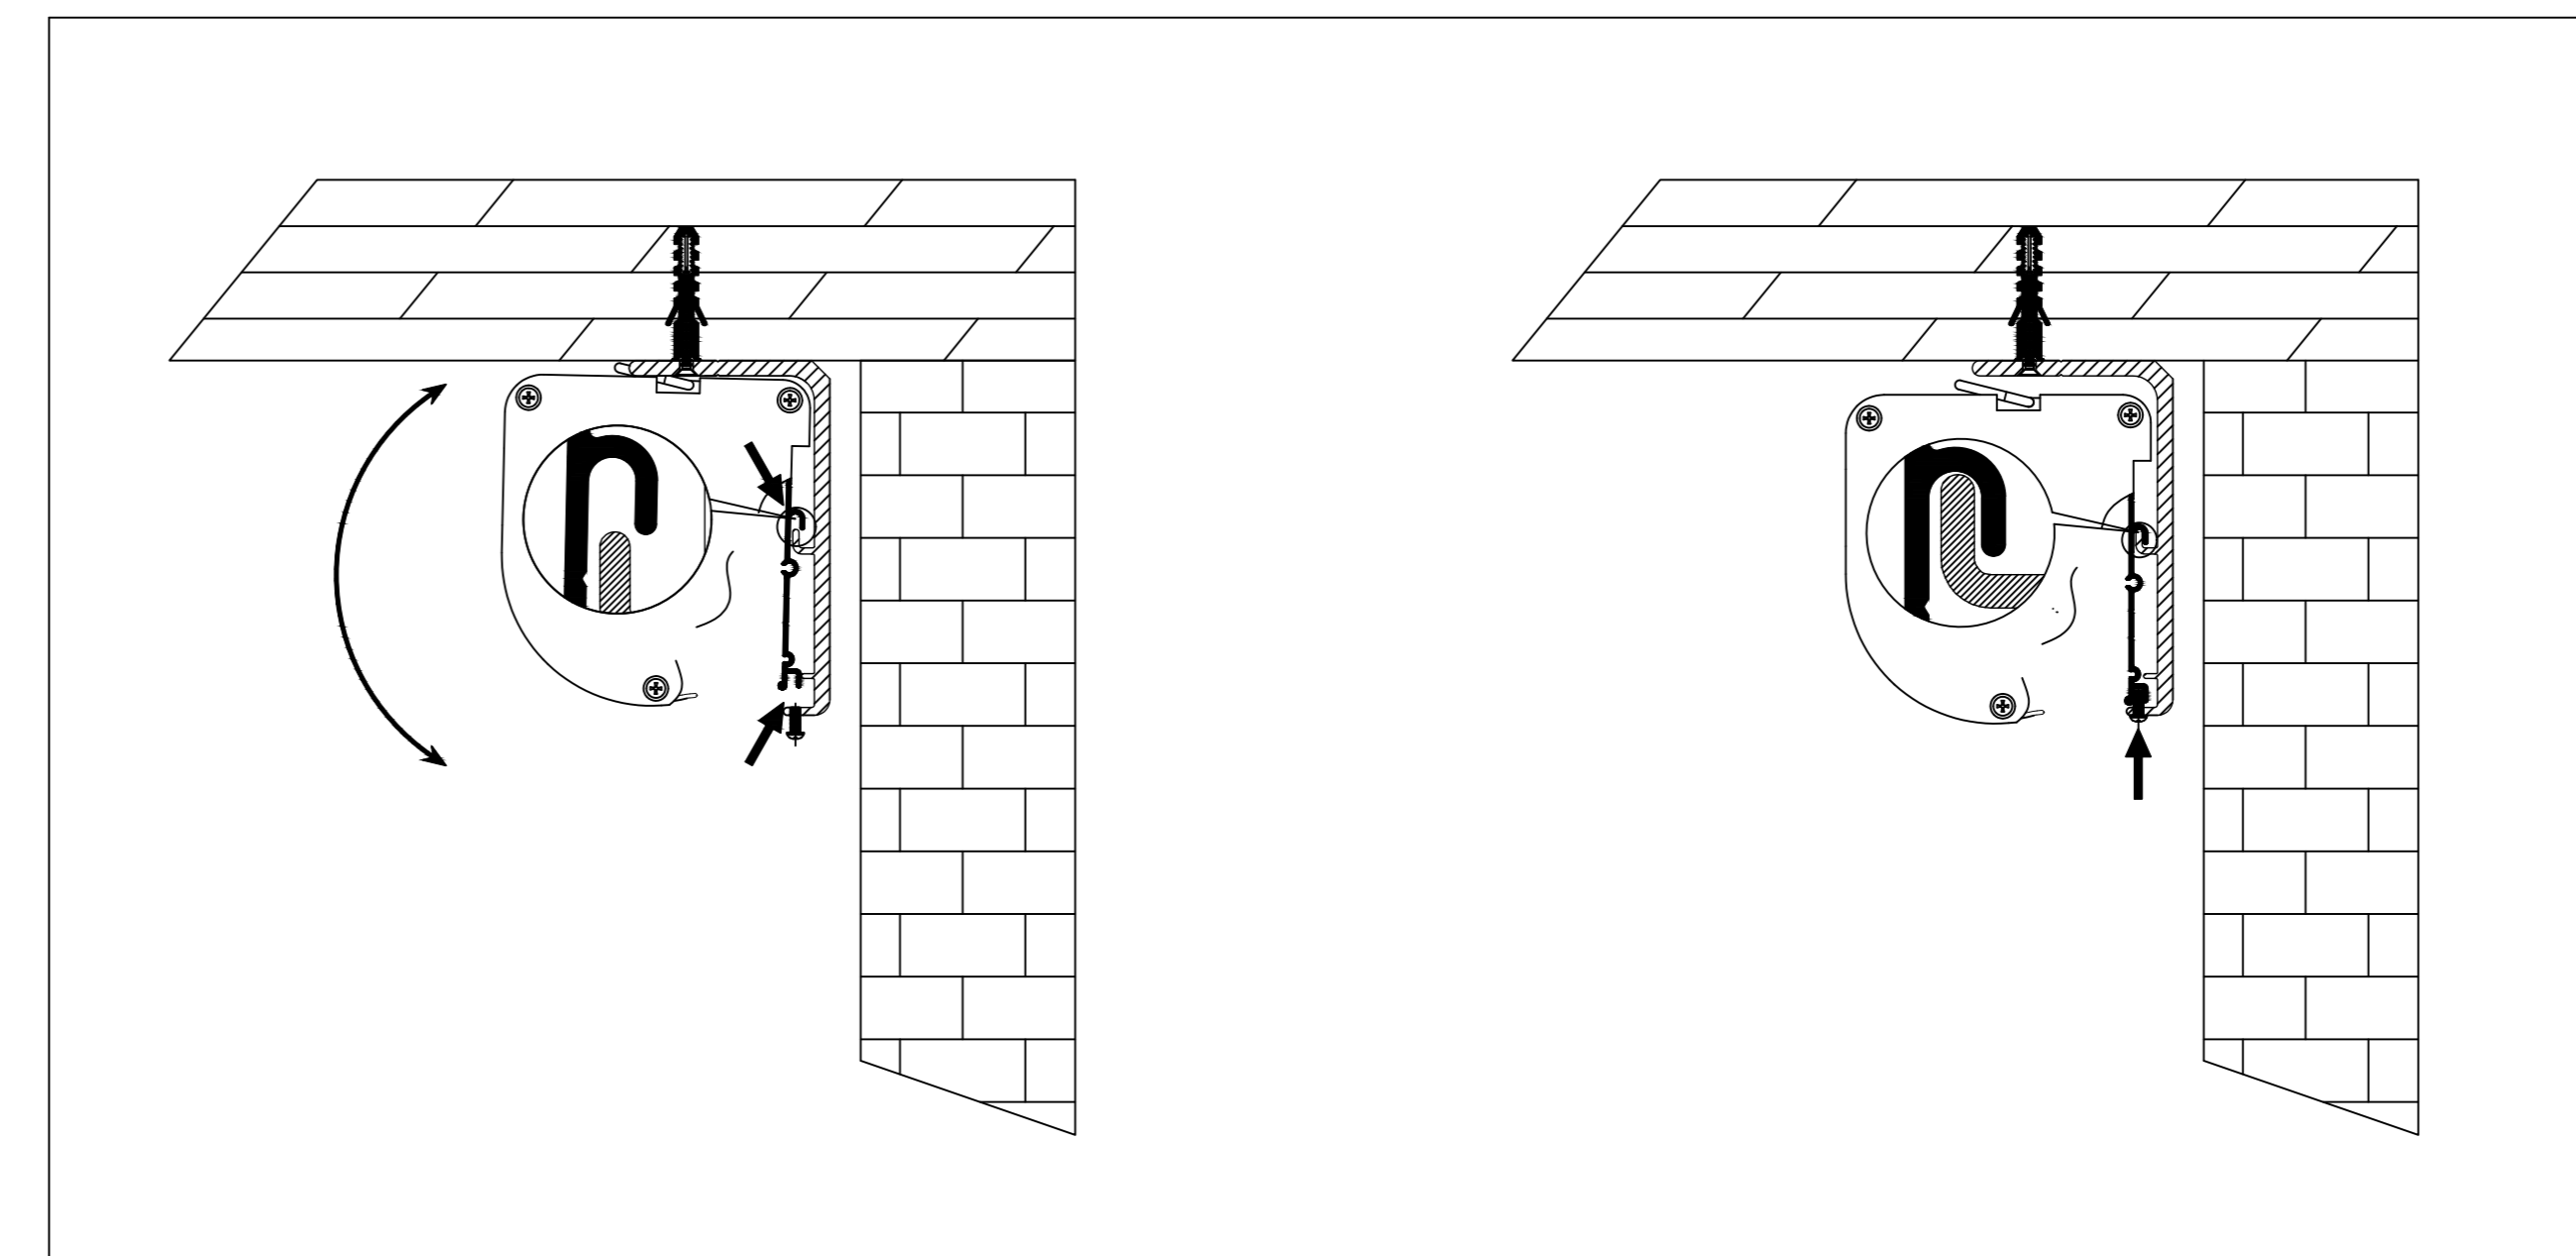

Power Cord

Wired Trigger Port

Wall Control Port

Learn Key

Mounting Bracket

Holes for ceiling mount

Lip that latches onto housing

Holes for wall mount

Reference EVO 8K Tab-Tensioned Motorized Screen 112" 16:9

Product Model: EV8K-T3-112-1.0

not to scale

Page 2 of 3

Mounting Diagrams

Wall Mount

Ceiling Mount

Hanging Ceiling Mount

Reference EVO 8K Tab-Tensioned
Motorized Screen 112" 16:9

Product Model: EV8K-T3-112-1.0

not to scale

Page 3 of 3