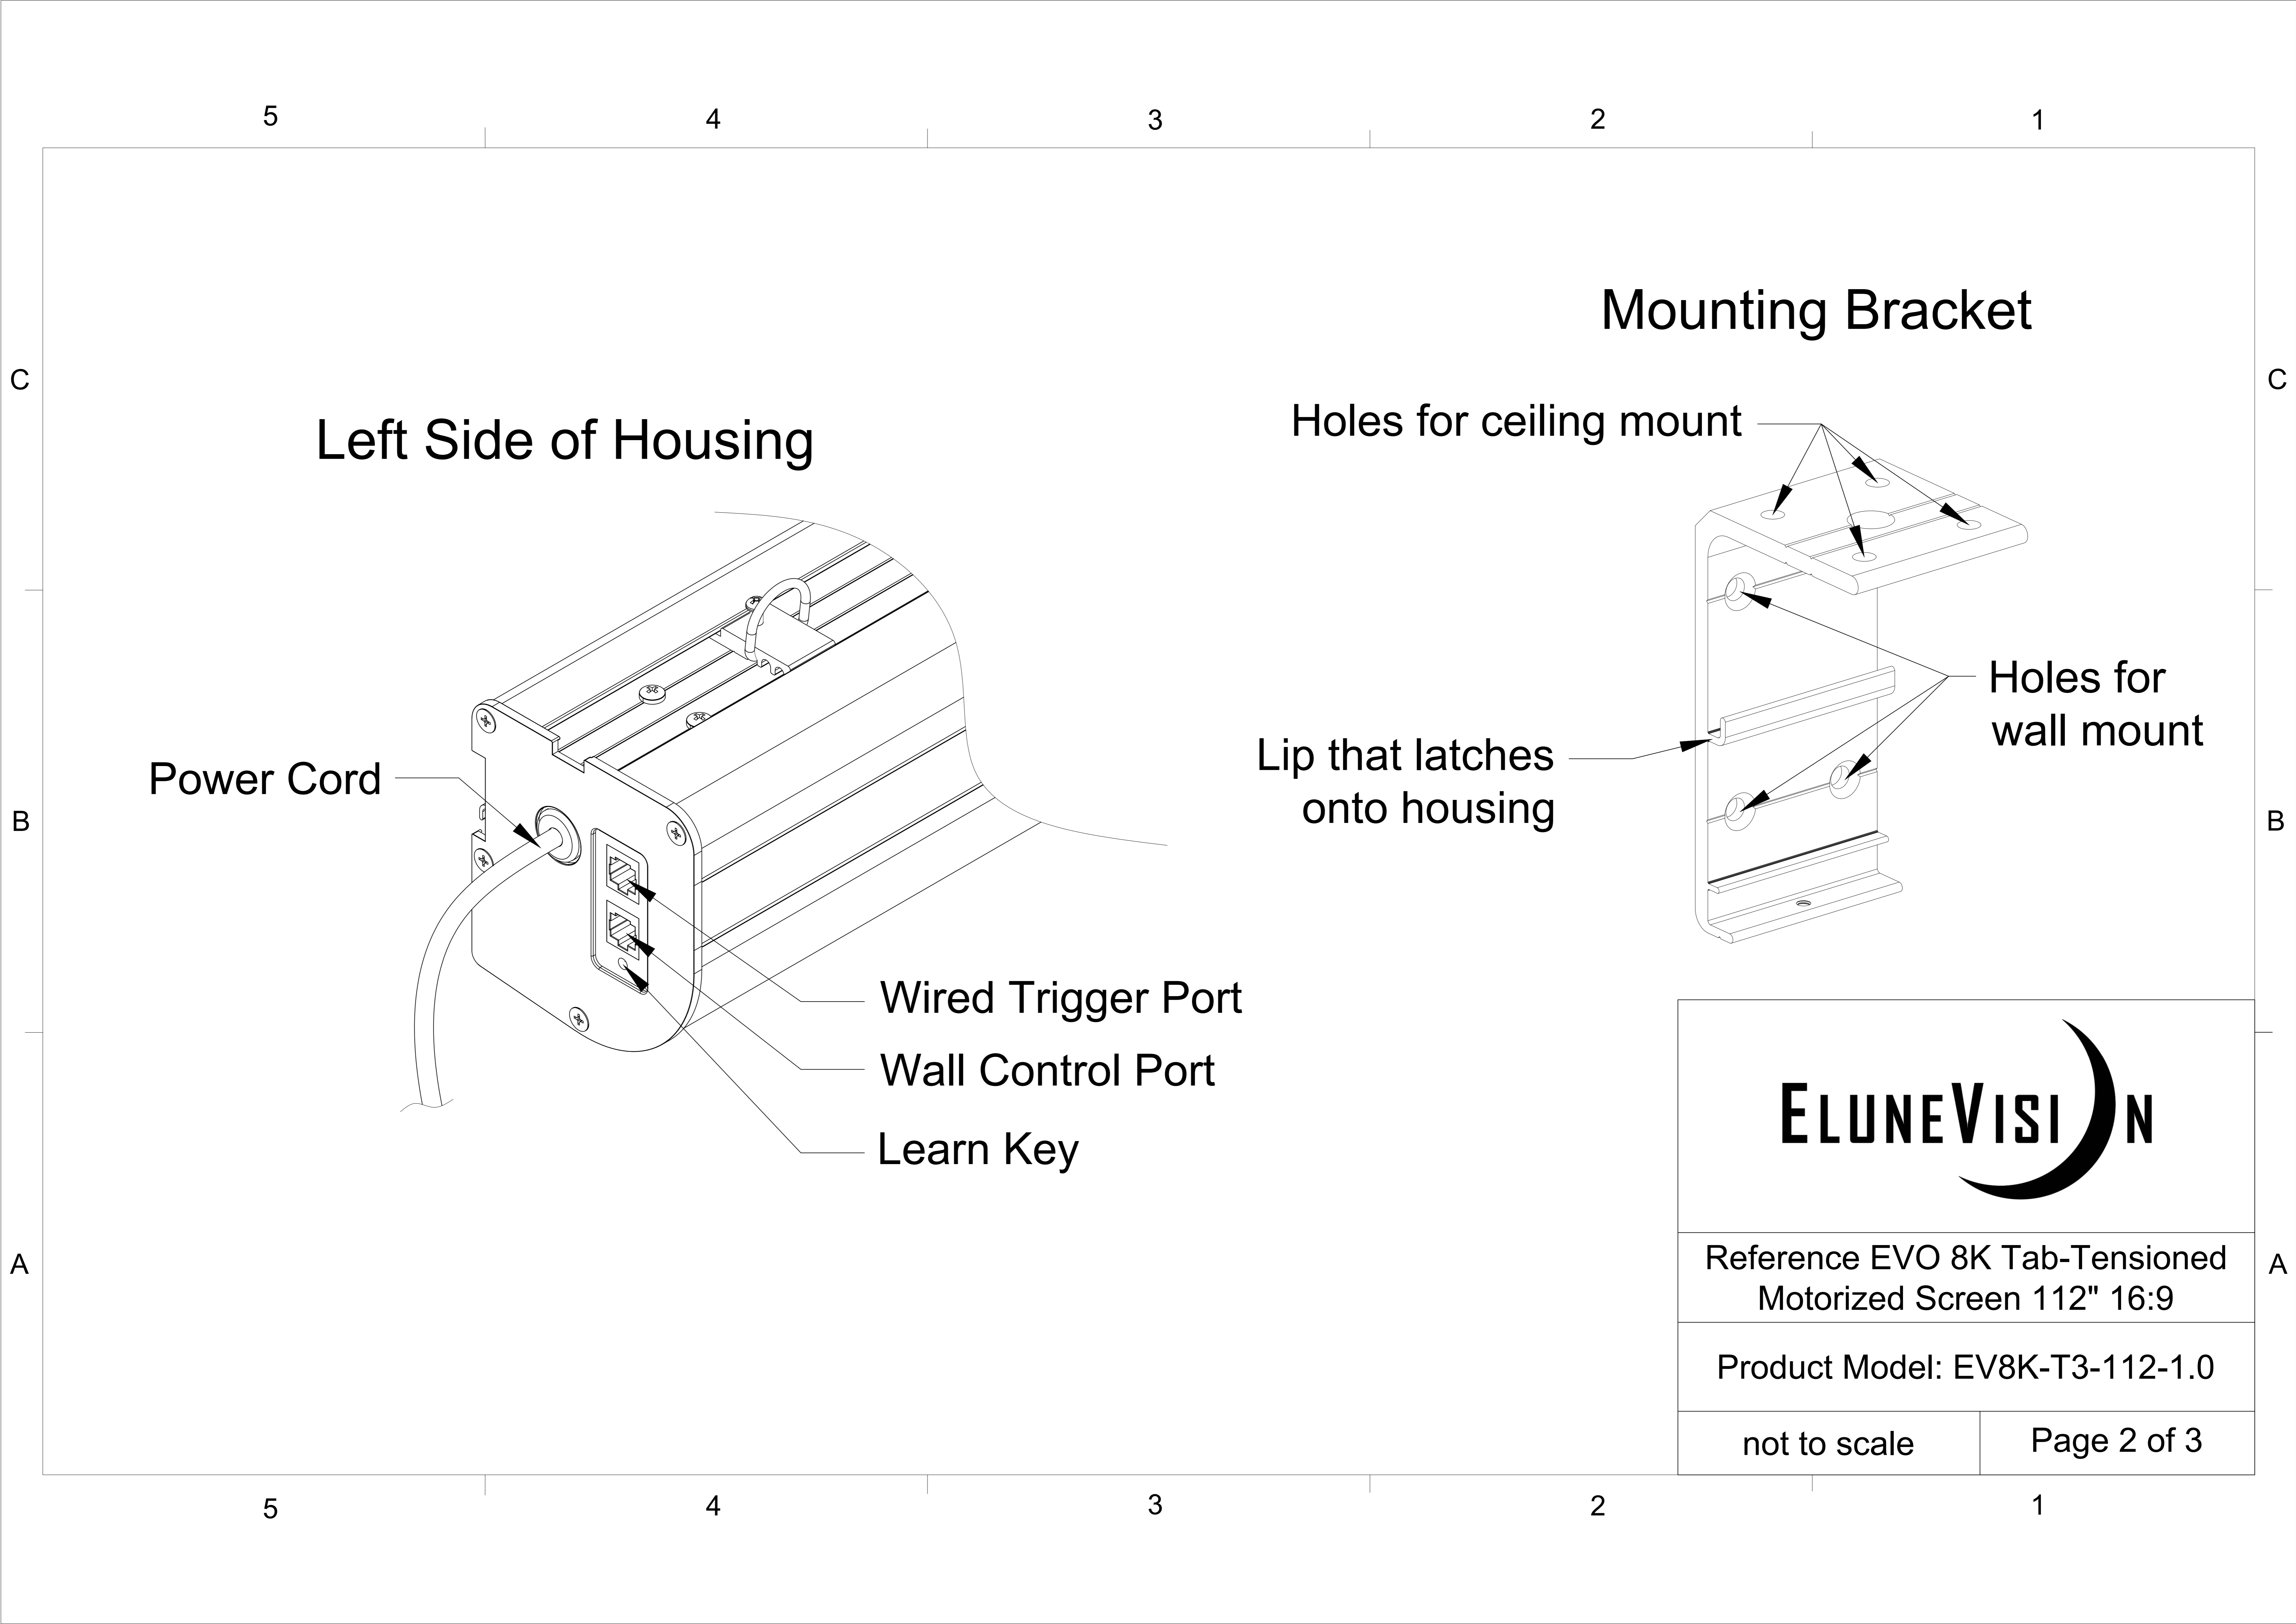

Extended View

Housing Side View

Retracted View

Reference EVO 8K Tab-Tensioned Motorized Screen 112" 16:9

Product Model: EV8K-T3-112-1.0

not to scale

Page 1 of 3

Left Side of Housing

Power Cord

Wired Trigger Port

Wall Control Port

Learn Key

Mounting Bracket

Holes for ceiling mount

Lip that latches onto housing

Holes for wall mount

Reference EVO 8K Tab-Tensioned Motorized Screen 112" 16:9

Product Model: EV8K-T3-112-1.0

not to scale

Page 2 of 3

Mounting Diagrams

Wall Mount

Ceiling Mount

Hanging Ceiling Mount

Reference EVO 8K Tab-Tensioned
Motorized Screen 112" 16:9

Product Model: EV8K-T3-112-1.0

not to scale

Page 3 of 3