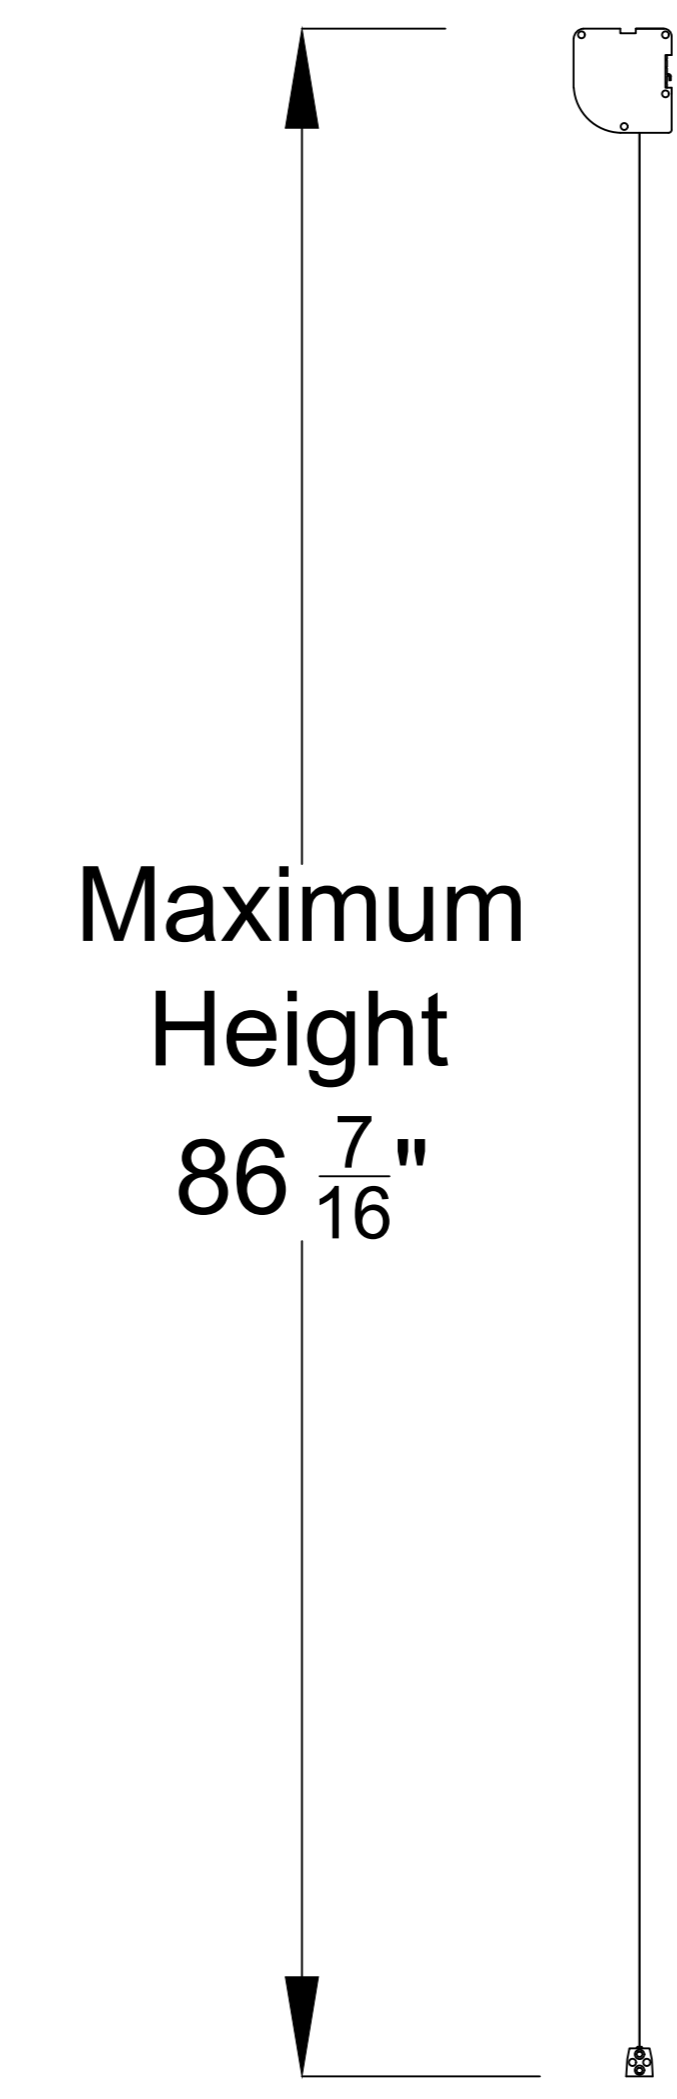

Extended View

Housing Side View

Retracted View

Reference EVO 8K Tab-Tensioned Motorized Screen 112" 16:9

Product Model: EV8K-T3-112-1.0

not to scale

Page 1 of 3

Left Side of Housing

Power Cord

Wired Trigger Port

Wall Control Port

Learn Key

Mounting Bracket

Holes for ceiling mount

Lip that latches onto housing

Holes for wall mount

Reference EVO 8K Tab-Tensioned Motorized Screen 112" 16:9

Product Model: EV8K-T3-112-1.0

not to scale

Page 2 of 3

Mounting Diagrams

Wall Mount

Ceiling Mount

Hanging Ceiling Mount

Reference EVO 8K Tab-Tensioned
Motorized Screen 112" 16:9

Product Model: EV8K-T3-112-1.0

not to scale

Page 3 of 3