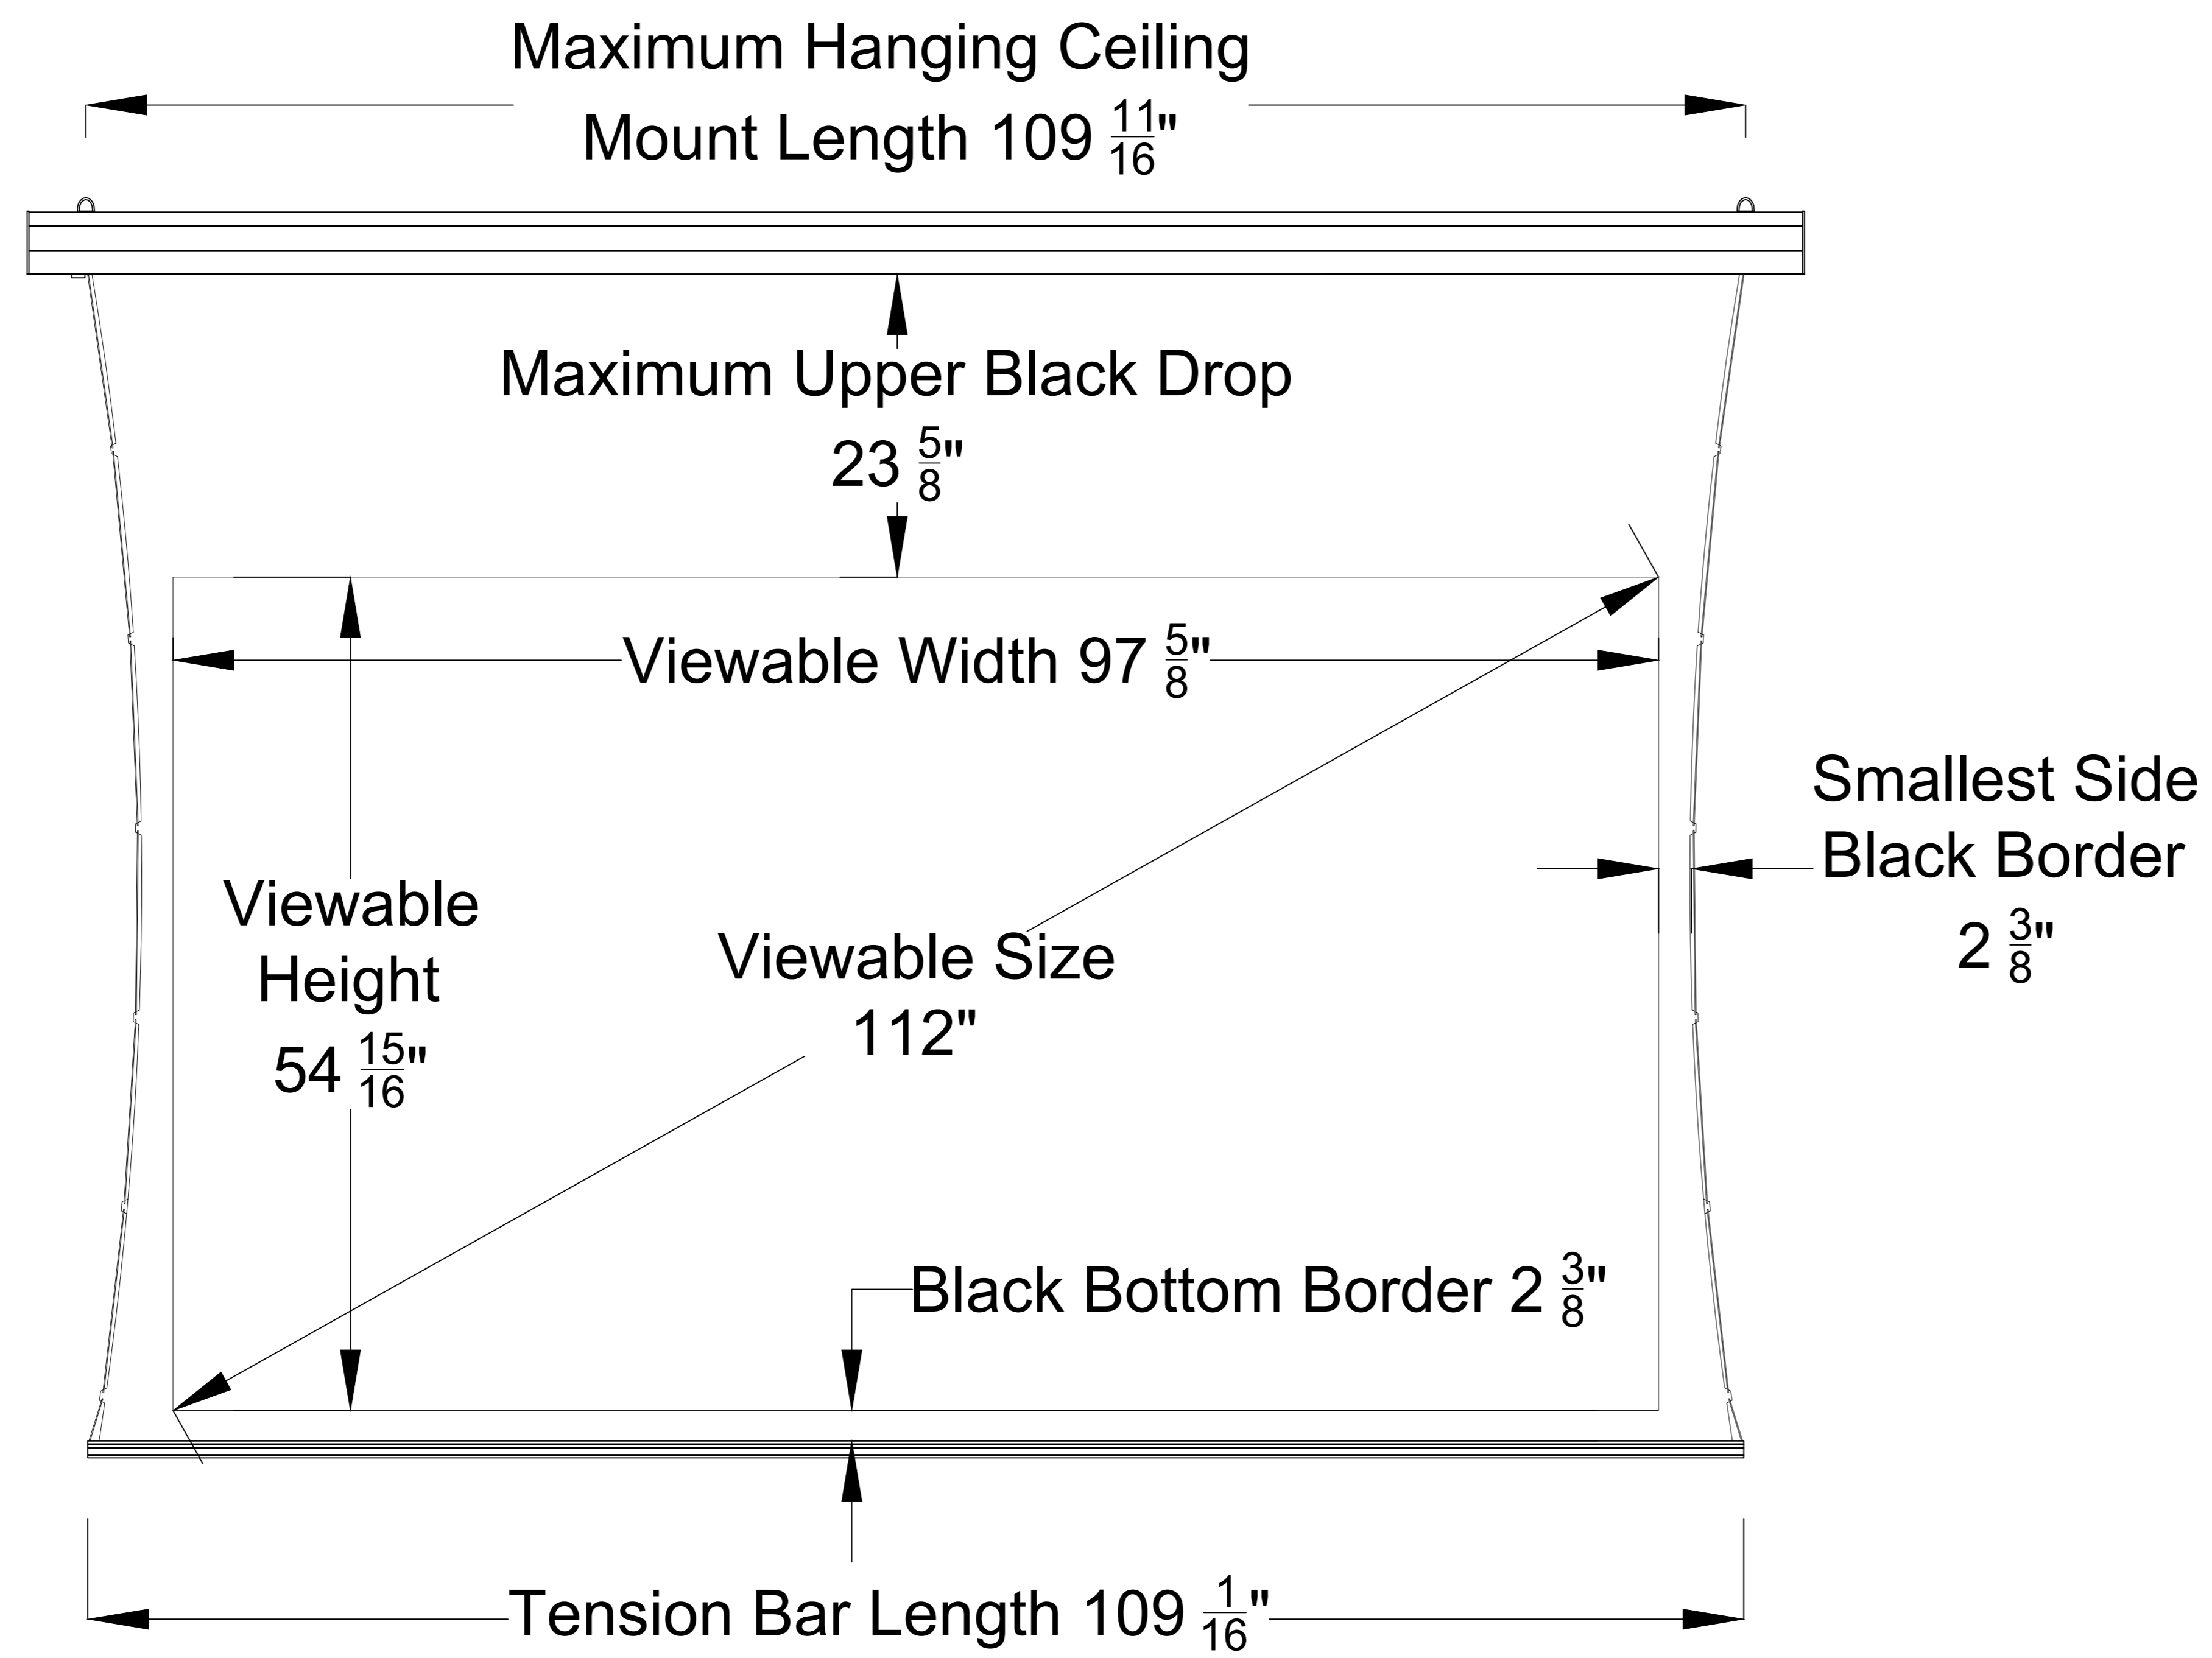

Extended View

Housing Side View

Retracted View

Reference EVO 8K Tab-Tensioned Motorized Screen 112" 16:9

Product Model: EV8K-T3-112-1.0

not to scale

Page 1 of 3

Left Side of Housing

Power Cord

Wired Trigger Port

Wall Control Port

Learn Key

Mounting Bracket

Holes for ceiling mount

Lip that latches onto housing

Holes for wall mount

Reference EVO 8K Tab-Tensioned Motorized Screen 112" 16:9

Product Model: EV8K-T3-112-1.0

not to scale

Page 2 of 3

Mounting Diagrams

Wall Mount

Ceiling Mount

Hanging Ceiling Mount

Reference EVO 8K Tab-Tensioned
Motorized Screen 112" 16:9

Product Model: EV8K-T3-112-1.0

not to scale

Page 3 of 3