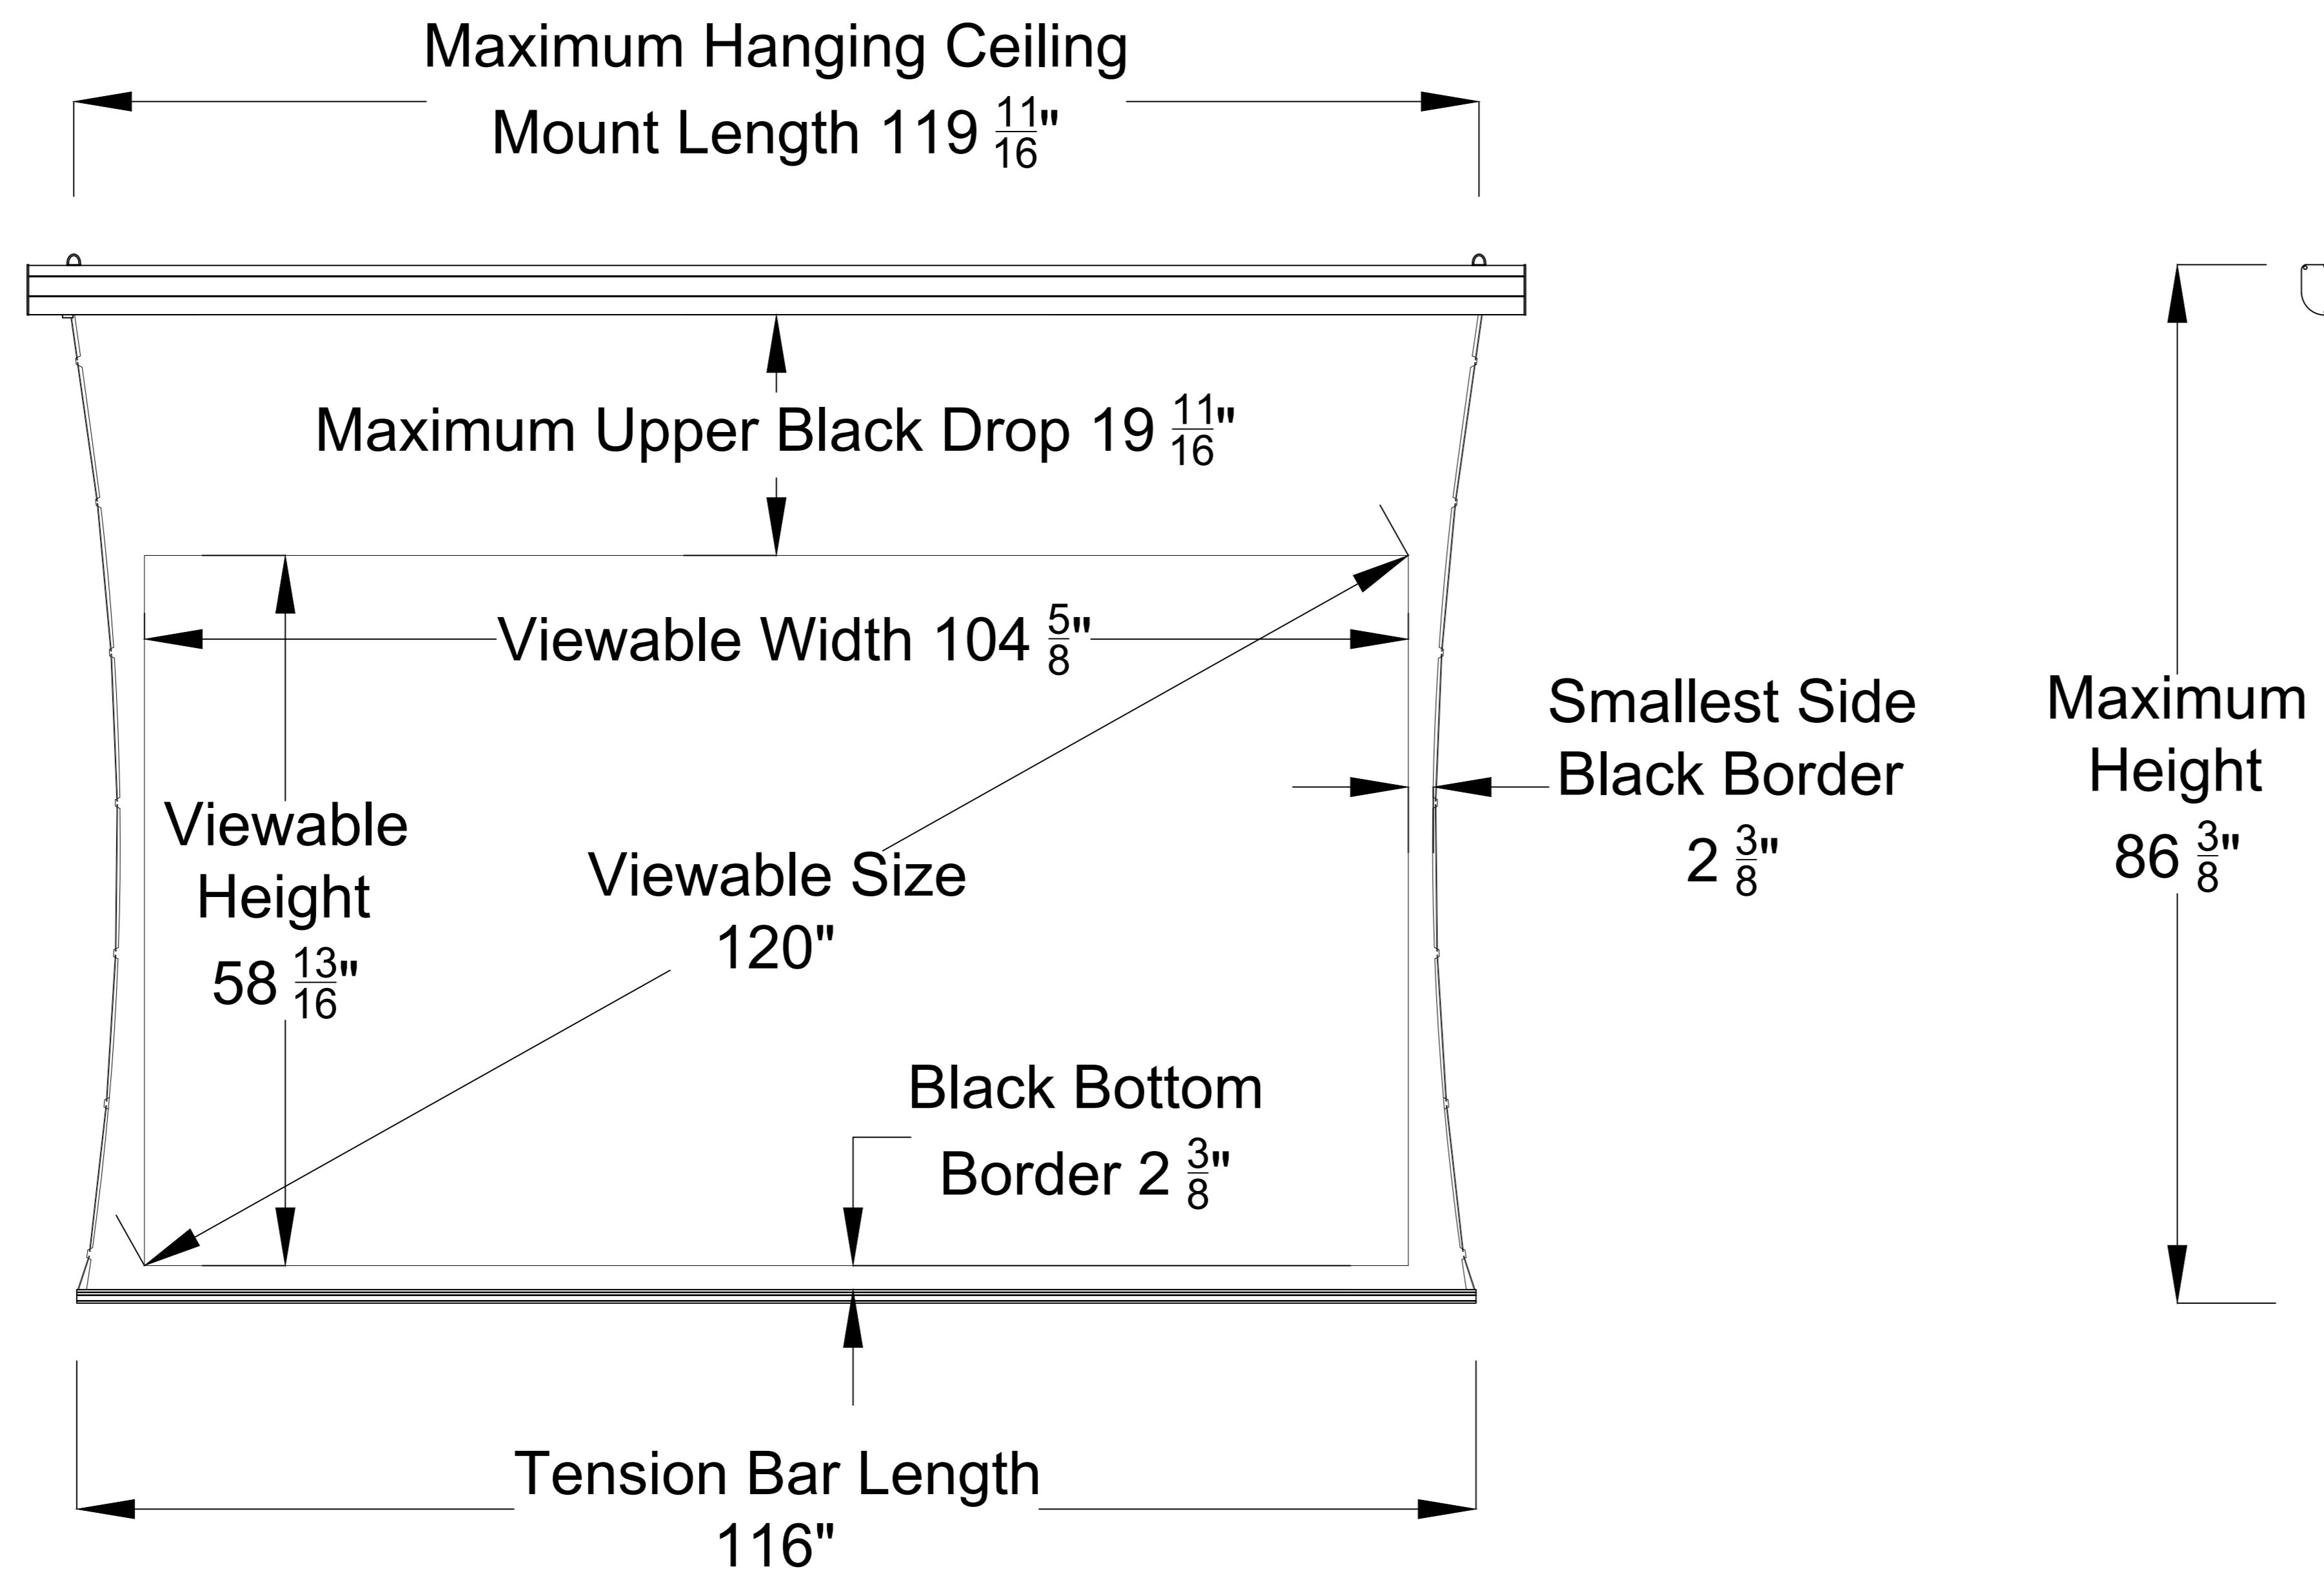

Extended View

Housing Side View

Retracted View

ELUNEVISION

Reference EVO 8K Tab-Tensioned Motorized Screen 120" 16:9

Product Model: EV8K-T3-120-1.0

not to scale

Page 1 of 3

Left Side of Housing

Power Cord

Wired Trigger Port

Wall Control Port

Learn Key

Mounting Bracket

Holes for ceiling mount

Lip that latches onto housing

Holes for wall mount

Reference EVO 8K Tab-Tensioned Motorized Screen 120" 16:9

Product Model: EV8K-T3-120-1.0

not to scale

Page 2 of 3

Mounting Diagrams

Wall Mount

Ceiling Mount

Hanging Ceiling Mount

Reference EVO 8K Tab-Tensioned
Motorized Screen 120" 16:9

Product Model: EV8K-T3-120-1.0

not to scale

Page 3 of 3