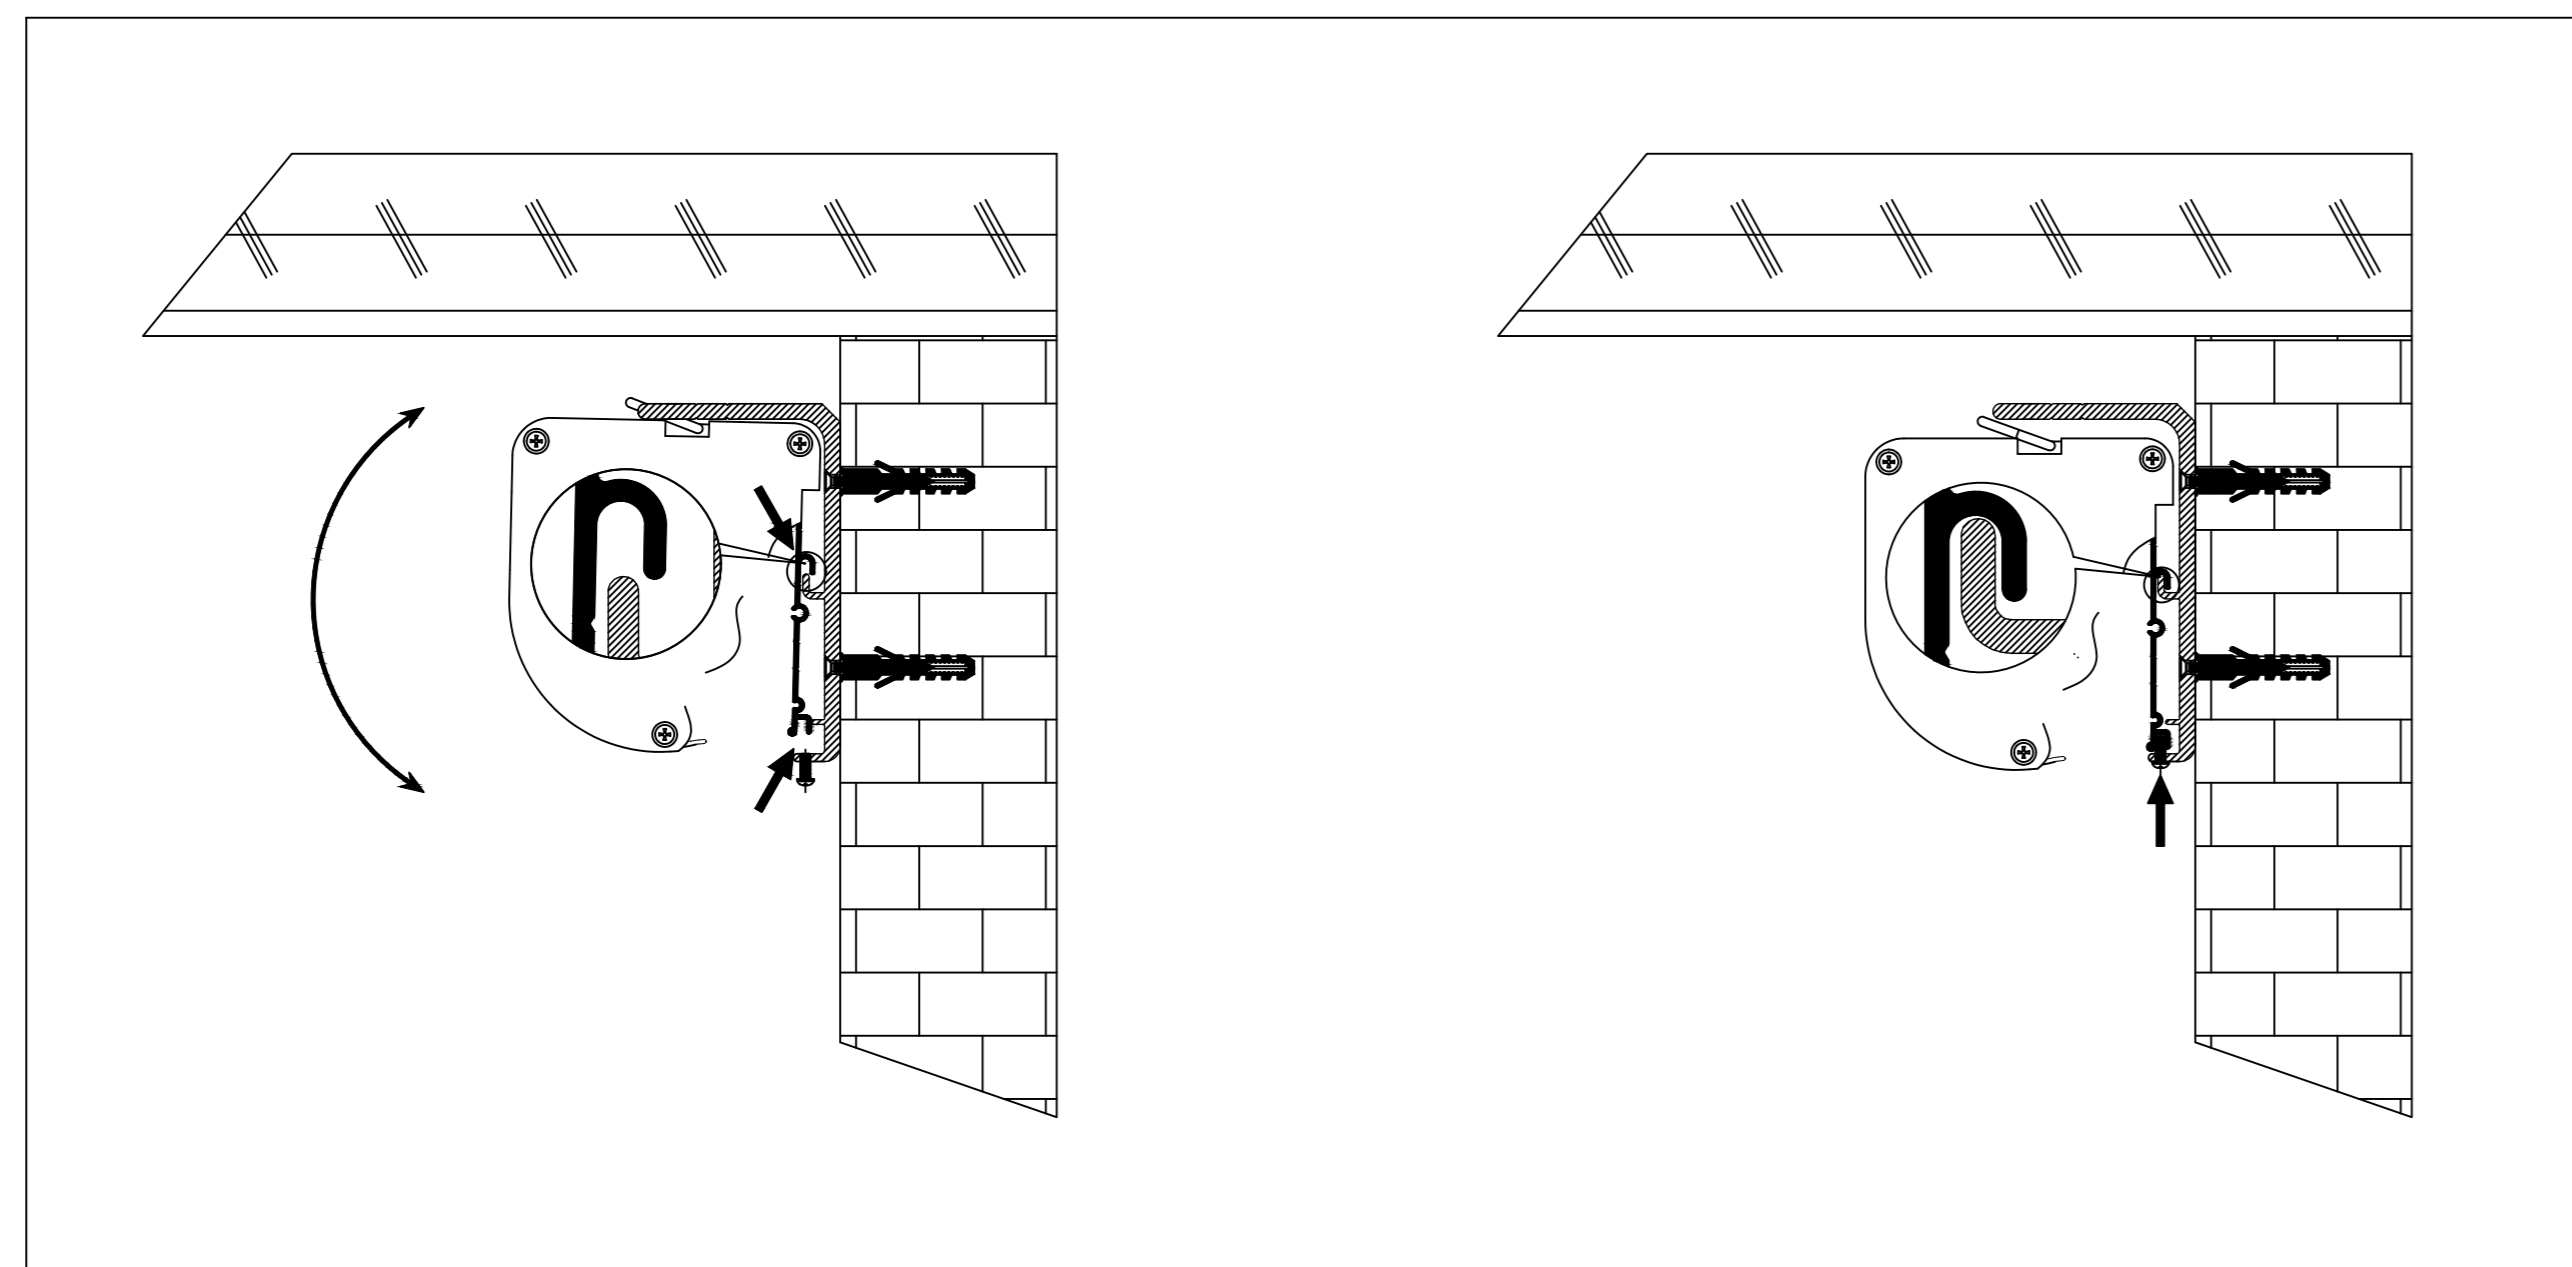

Left Side of Housing

Power Cord

Wired Trigger Port

Wall Control Port

Learn Key

Mounting Bracket

Holes for ceiling mount

Lip that latches onto housing

Holes for wall mount

Reference EVO 8K Tab-Tensioned Motorized Screen 120" 16:9

Product Model: EV8K-T3-120-1.0

not to scale

Page 2 of 3

Mounting Diagrams

Wall Mount

Ceiling Mount

Hanging Ceiling Mount

Reference EVO 8K Tab-Tensioned
Motorized Screen 120" 16:9

Product Model: EV8K-T3-120-1.0

not to scale

Page 3 of 3