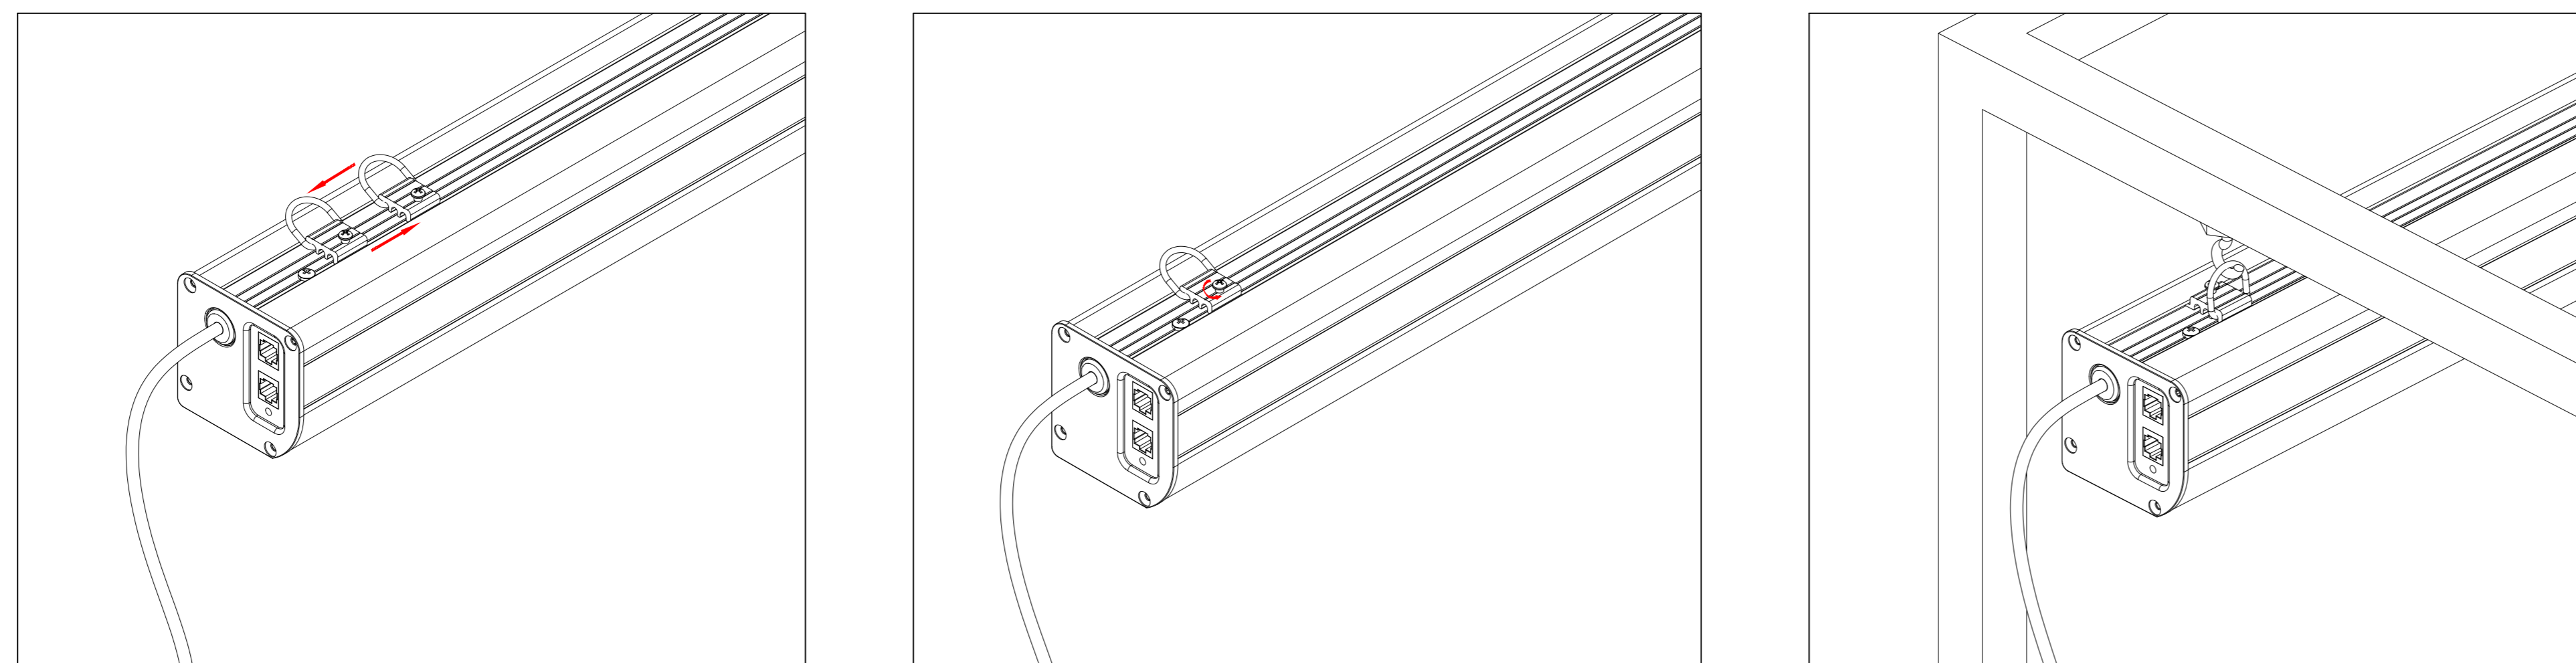

Left Side of Housing

Power Cord

Wired Trigger Port

Wall Control Port

Learn Key

Mounting Bracket

Holes for ceiling mount

Lip that latches onto housing

Holes for wall mount

Reference EVO 8K Tab-Tensioned Motorized Screen 120" 16:9

Product Model: EV8K-T3-120-1.0

not to scale

Page 2 of 3

Mounting Diagrams

Wall Mount

Ceiling Mount

Hanging Ceiling Mount

Reference EVO 8K Tab-Tensioned
Motorized Screen 120" 16:9

Product Model: EV8K-T3-120-1.0

not to scale

Page 3 of 3