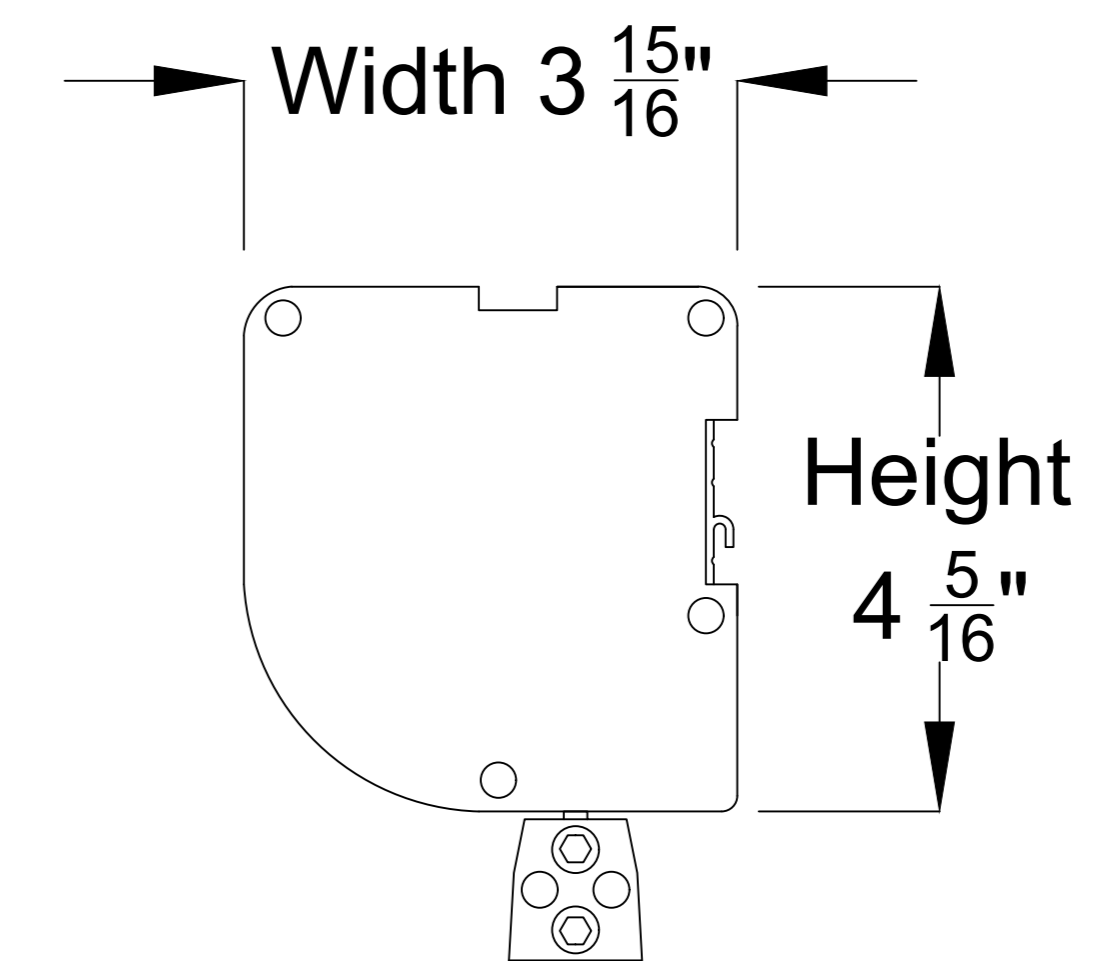

Extended View

Housing Side View

Retracted View

ELUNEVISION

Reference EVO 8K Tab-Tensioned Motorized Screen 120" 16:9

Product Model: EV8K-T3-120-1.0

not to scale

Page 1 of 3

Left Side of Housing

Power Cord

Wired Trigger Port

Wall Control Port

Learn Key

Mounting Bracket

Holes for ceiling mount

Lip that latches onto housing

Holes for wall mount

Reference EVO 8K Tab-Tensioned Motorized Screen 120" 16:9

Product Model: EV8K-T3-120-1.0

not to scale

Page 2 of 3

Mounting Diagrams

Wall Mount

Ceiling Mount

Hanging Ceiling Mount

Reference EVO 8K Tab-Tensioned
Motorized Screen 120" 16:9

Product Model: EV8K-T3-120-1.0

not to scale

Page 3 of 3