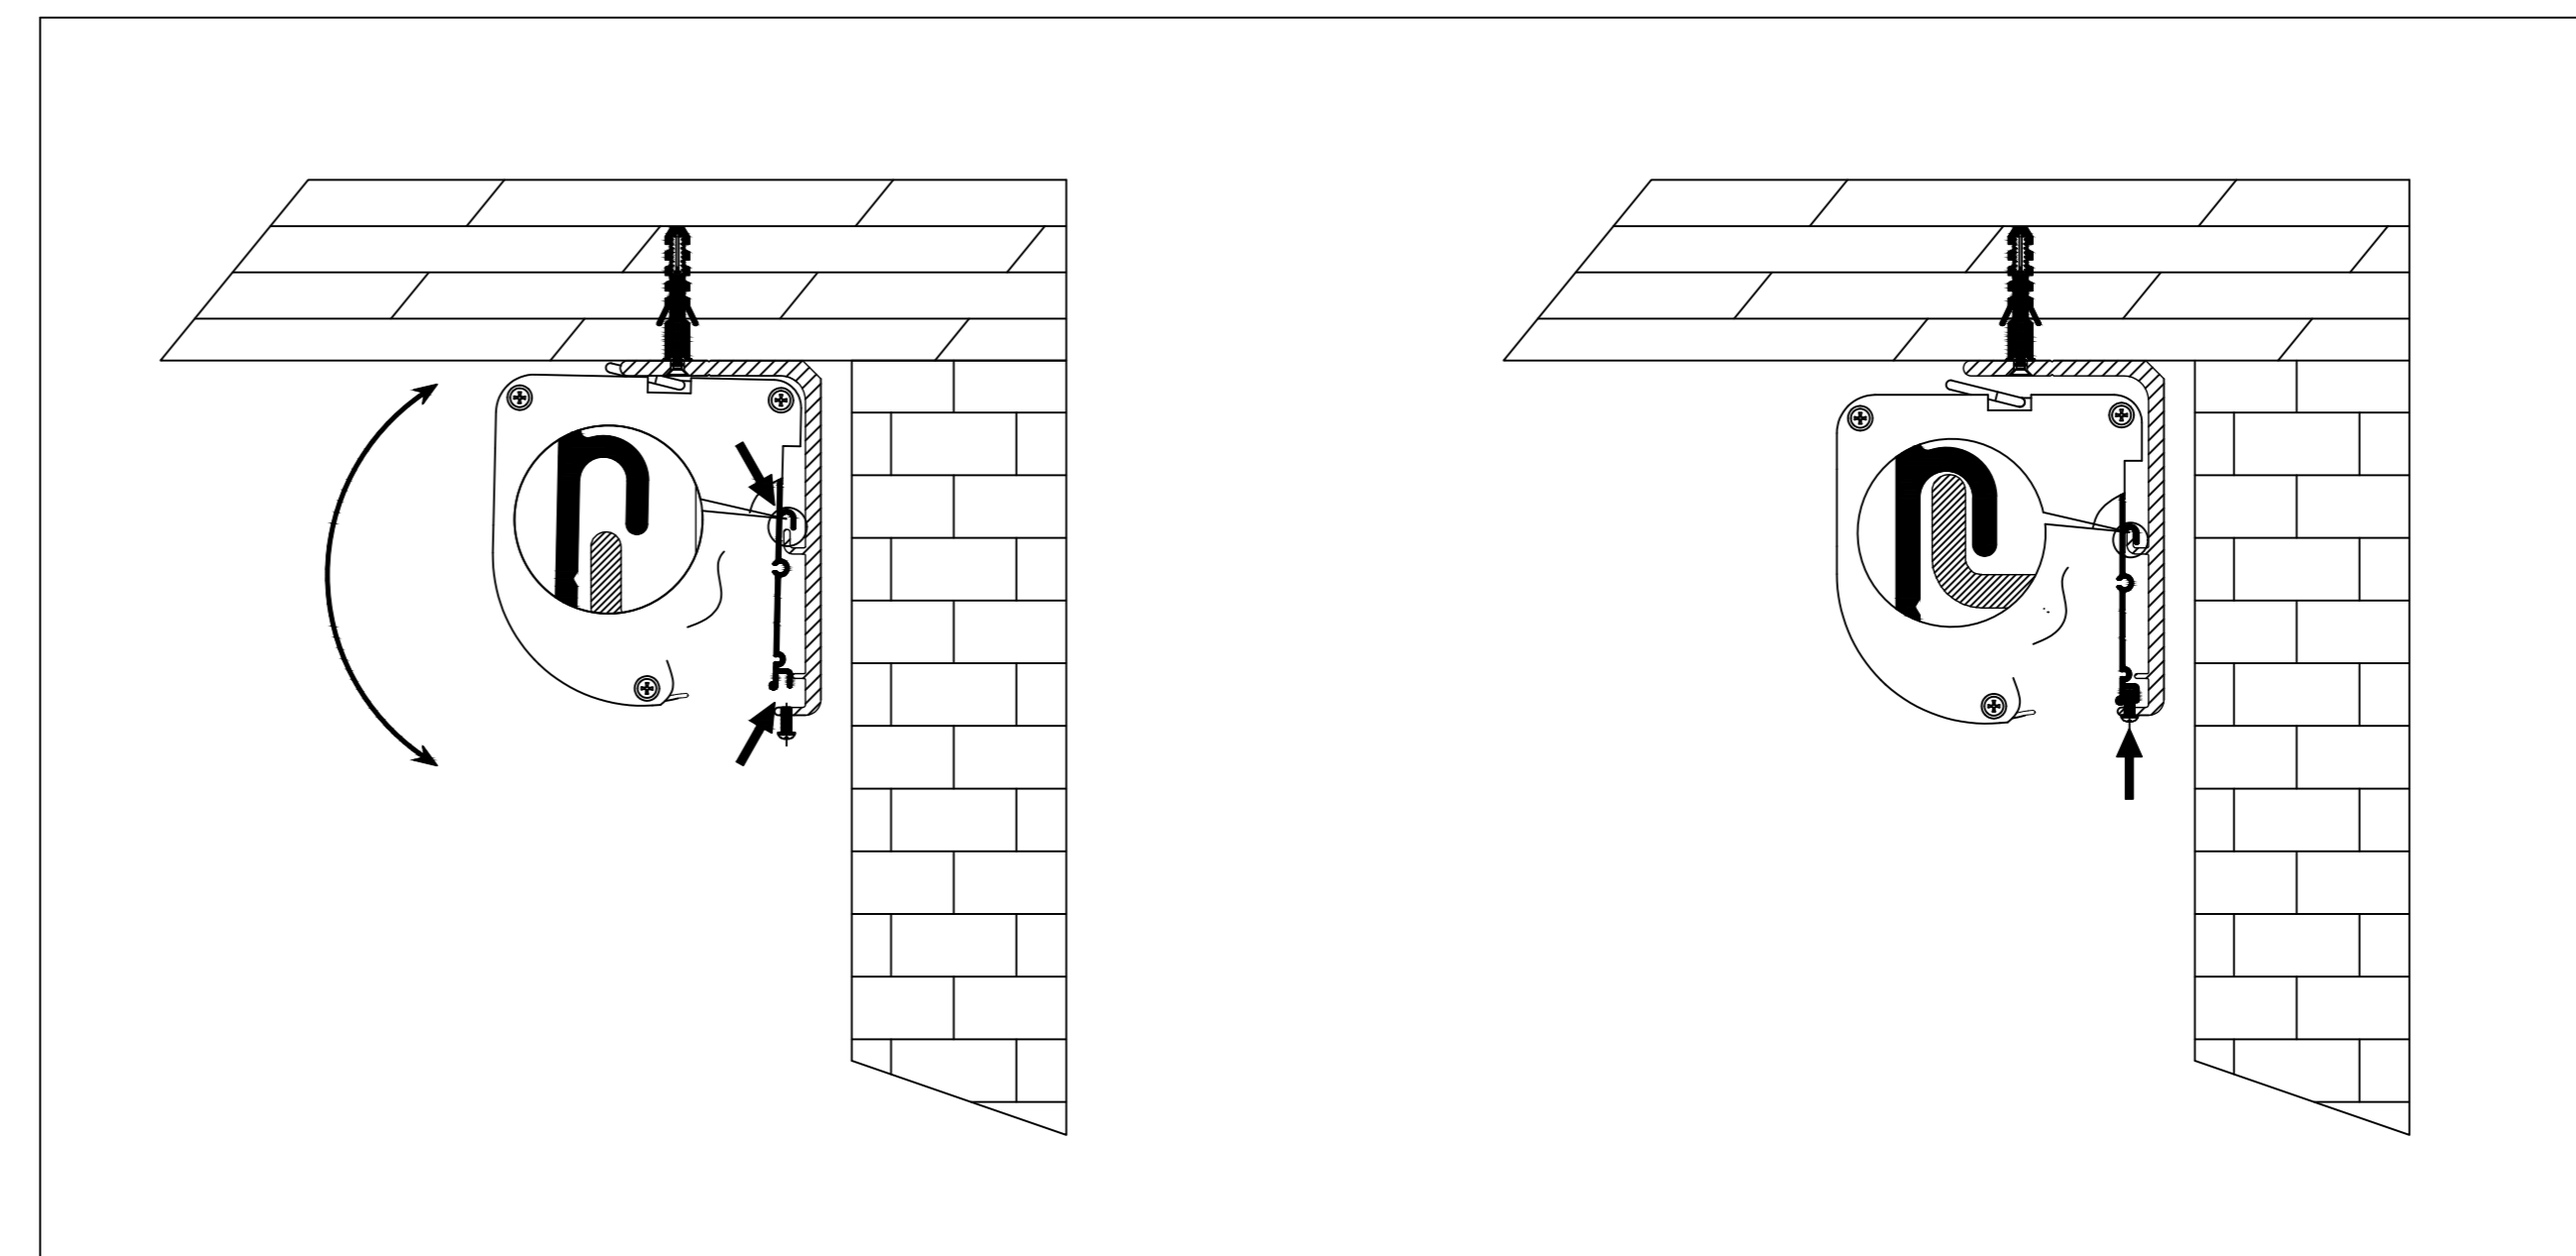

Left Side of Housing

Power Cord

Wired Trigger Port

Wall Control Port

Learn Key

Mounting Bracket

Holes for ceiling mount

Lip that latches onto housing

Holes for wall mount

Reference EVO 8K Tab-Tensioned Motorized Screen 120" 16:9

Product Model: EV8K-T3-120-1.0

not to scale

Page 2 of 3

Mounting Diagrams

Wall Mount

Ceiling Mount

Hanging Ceiling Mount

Reference EVO 8K Tab-Tensioned
Motorized Screen 120" 16:9

Product Model: EV8K-T3-120-1.0

not to scale

Page 3 of 3