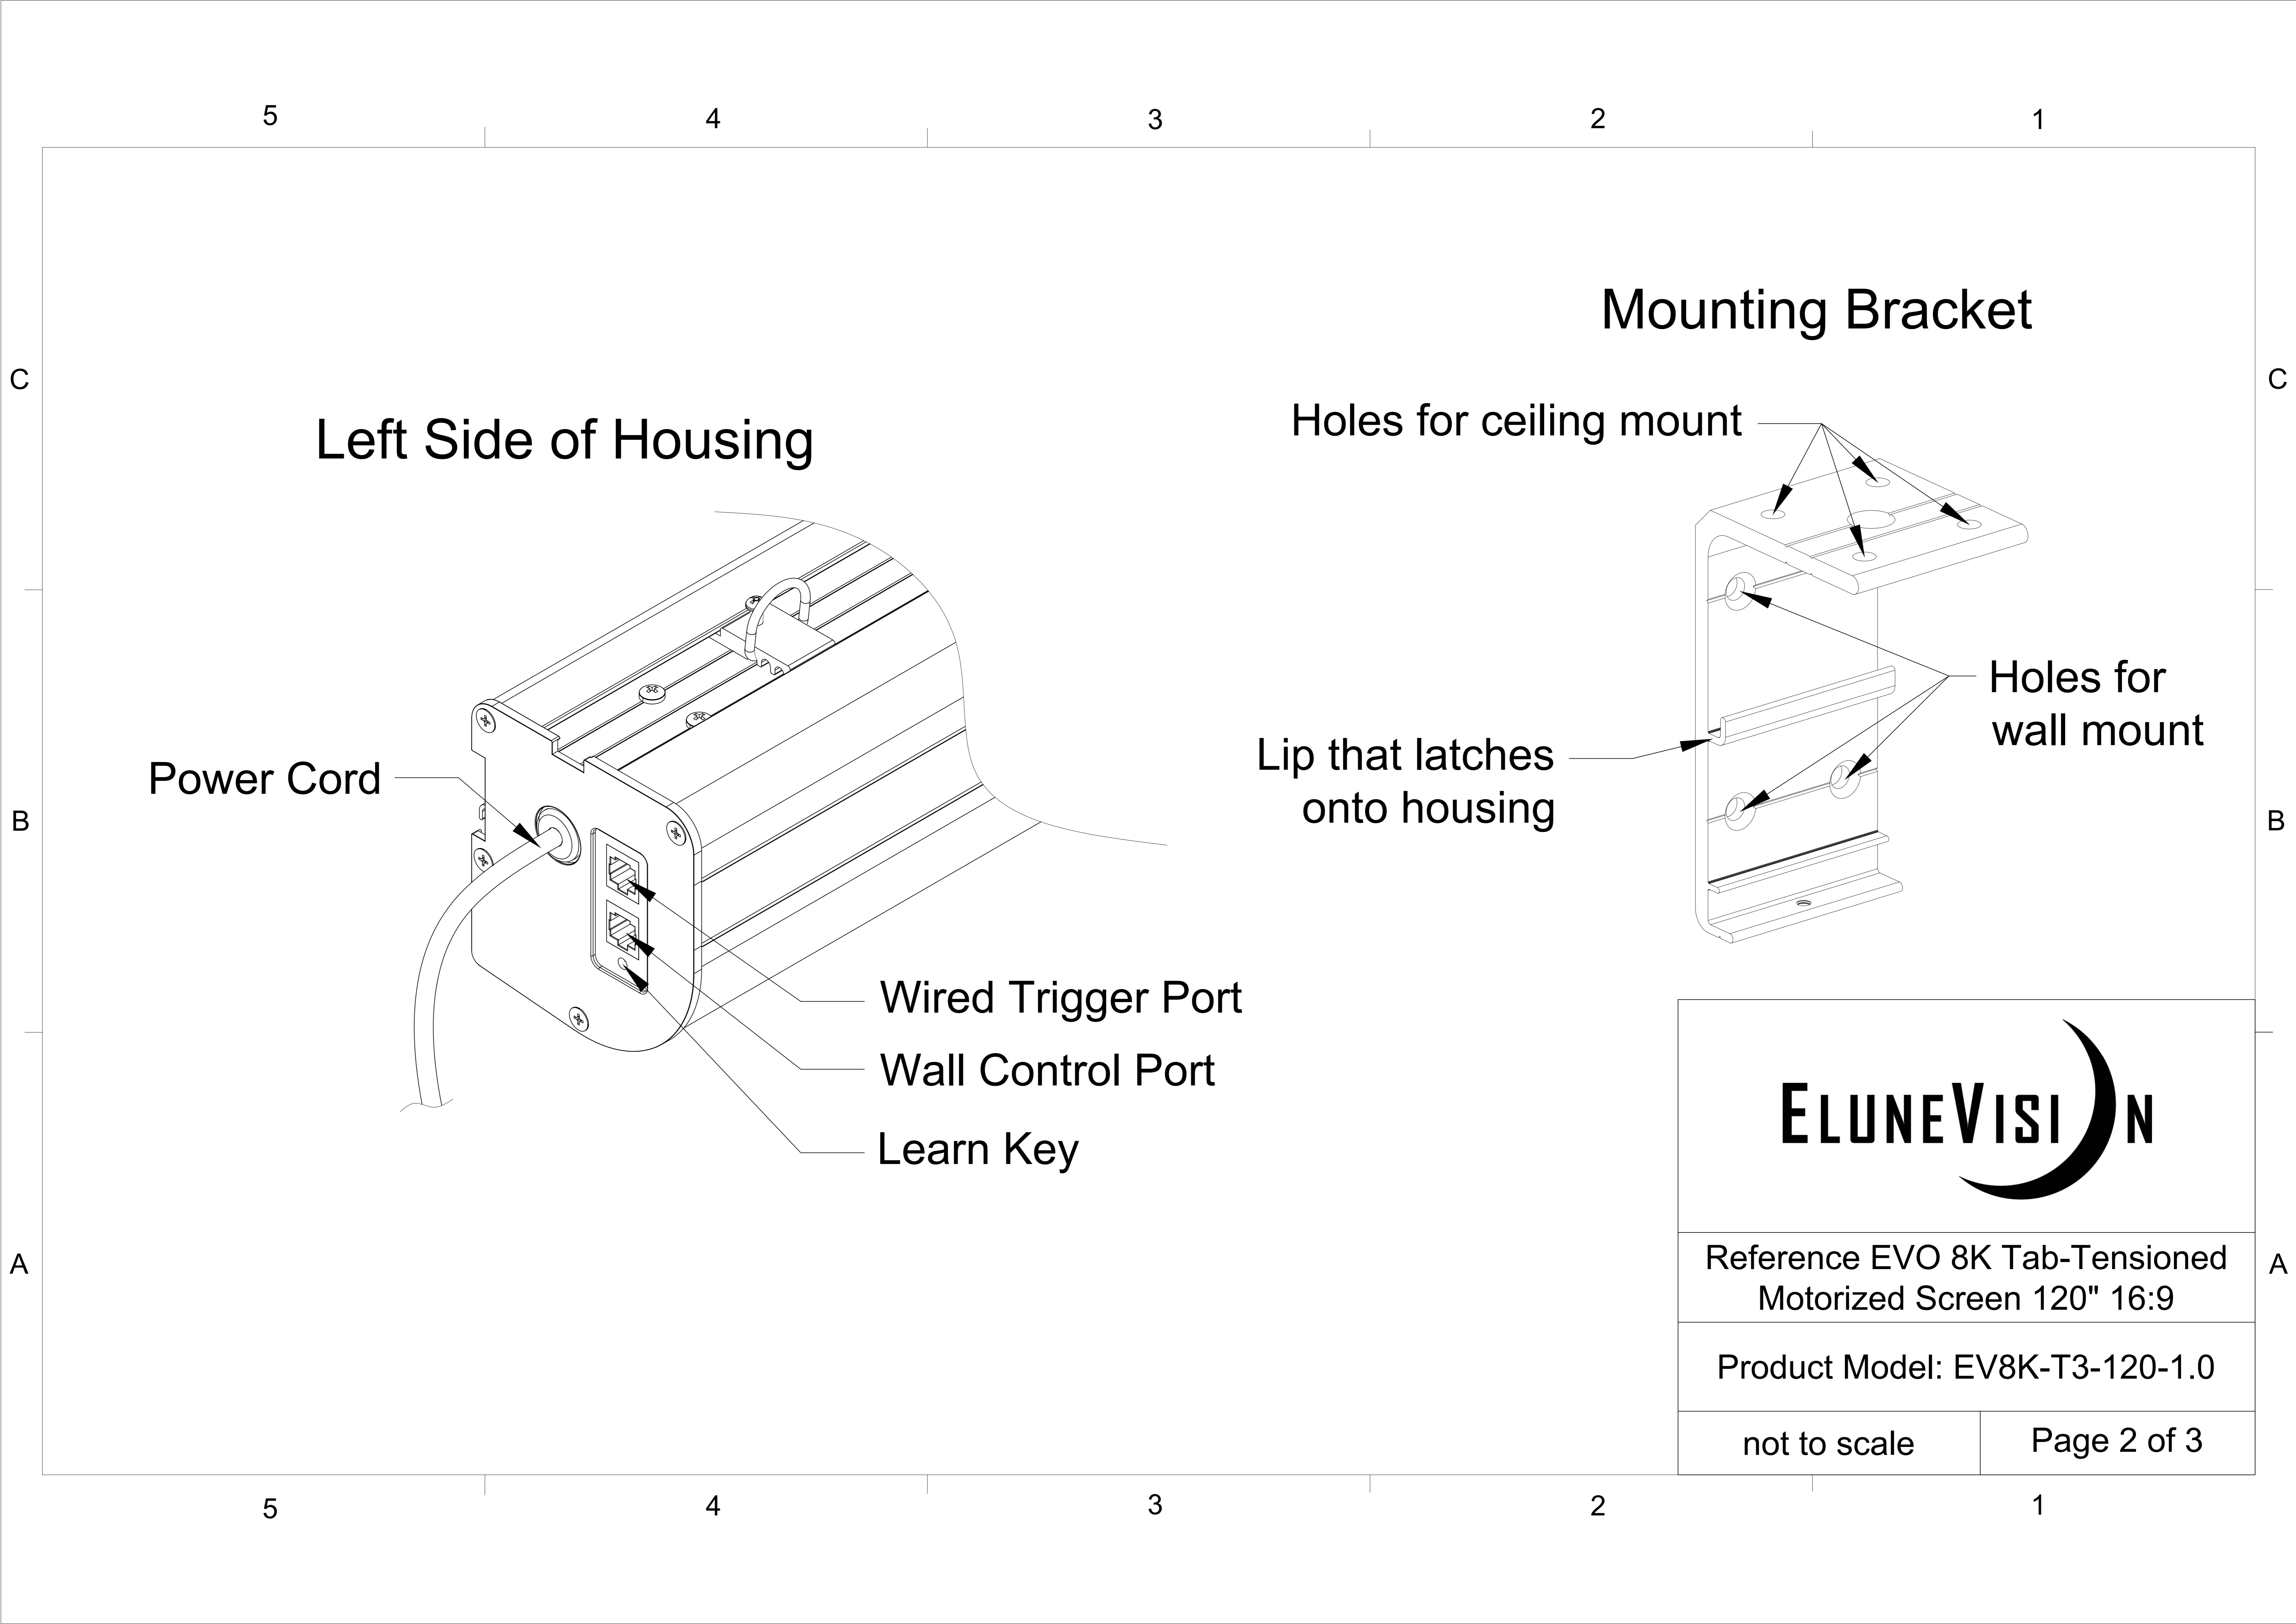

Extended View

Housing Side View

Retracted View

ELUNEVISION

Reference EVO 8K Tab-Tensioned Motorized Screen 120" 16:9

Product Model: EV8K-T3-120-1.0

not to scale

Page 1 of 3

Left Side of Housing

Power Cord

Wired Trigger Port

Wall Control Port

Learn Key

Mounting Bracket

Holes for ceiling mount

Lip that latches onto housing

Holes for wall mount

Reference EVO 8K Tab-Tensioned Motorized Screen 120" 16:9

Product Model: EV8K-T3-120-1.0

not to scale

Page 2 of 3

Mounting Diagrams

Wall Mount

Ceiling Mount

Hanging Ceiling Mount

Reference EVO 8K Tab-Tensioned
Motorized Screen 120" 16:9

Product Model: EV8K-T3-120-1.0

not to scale

Page 3 of 3