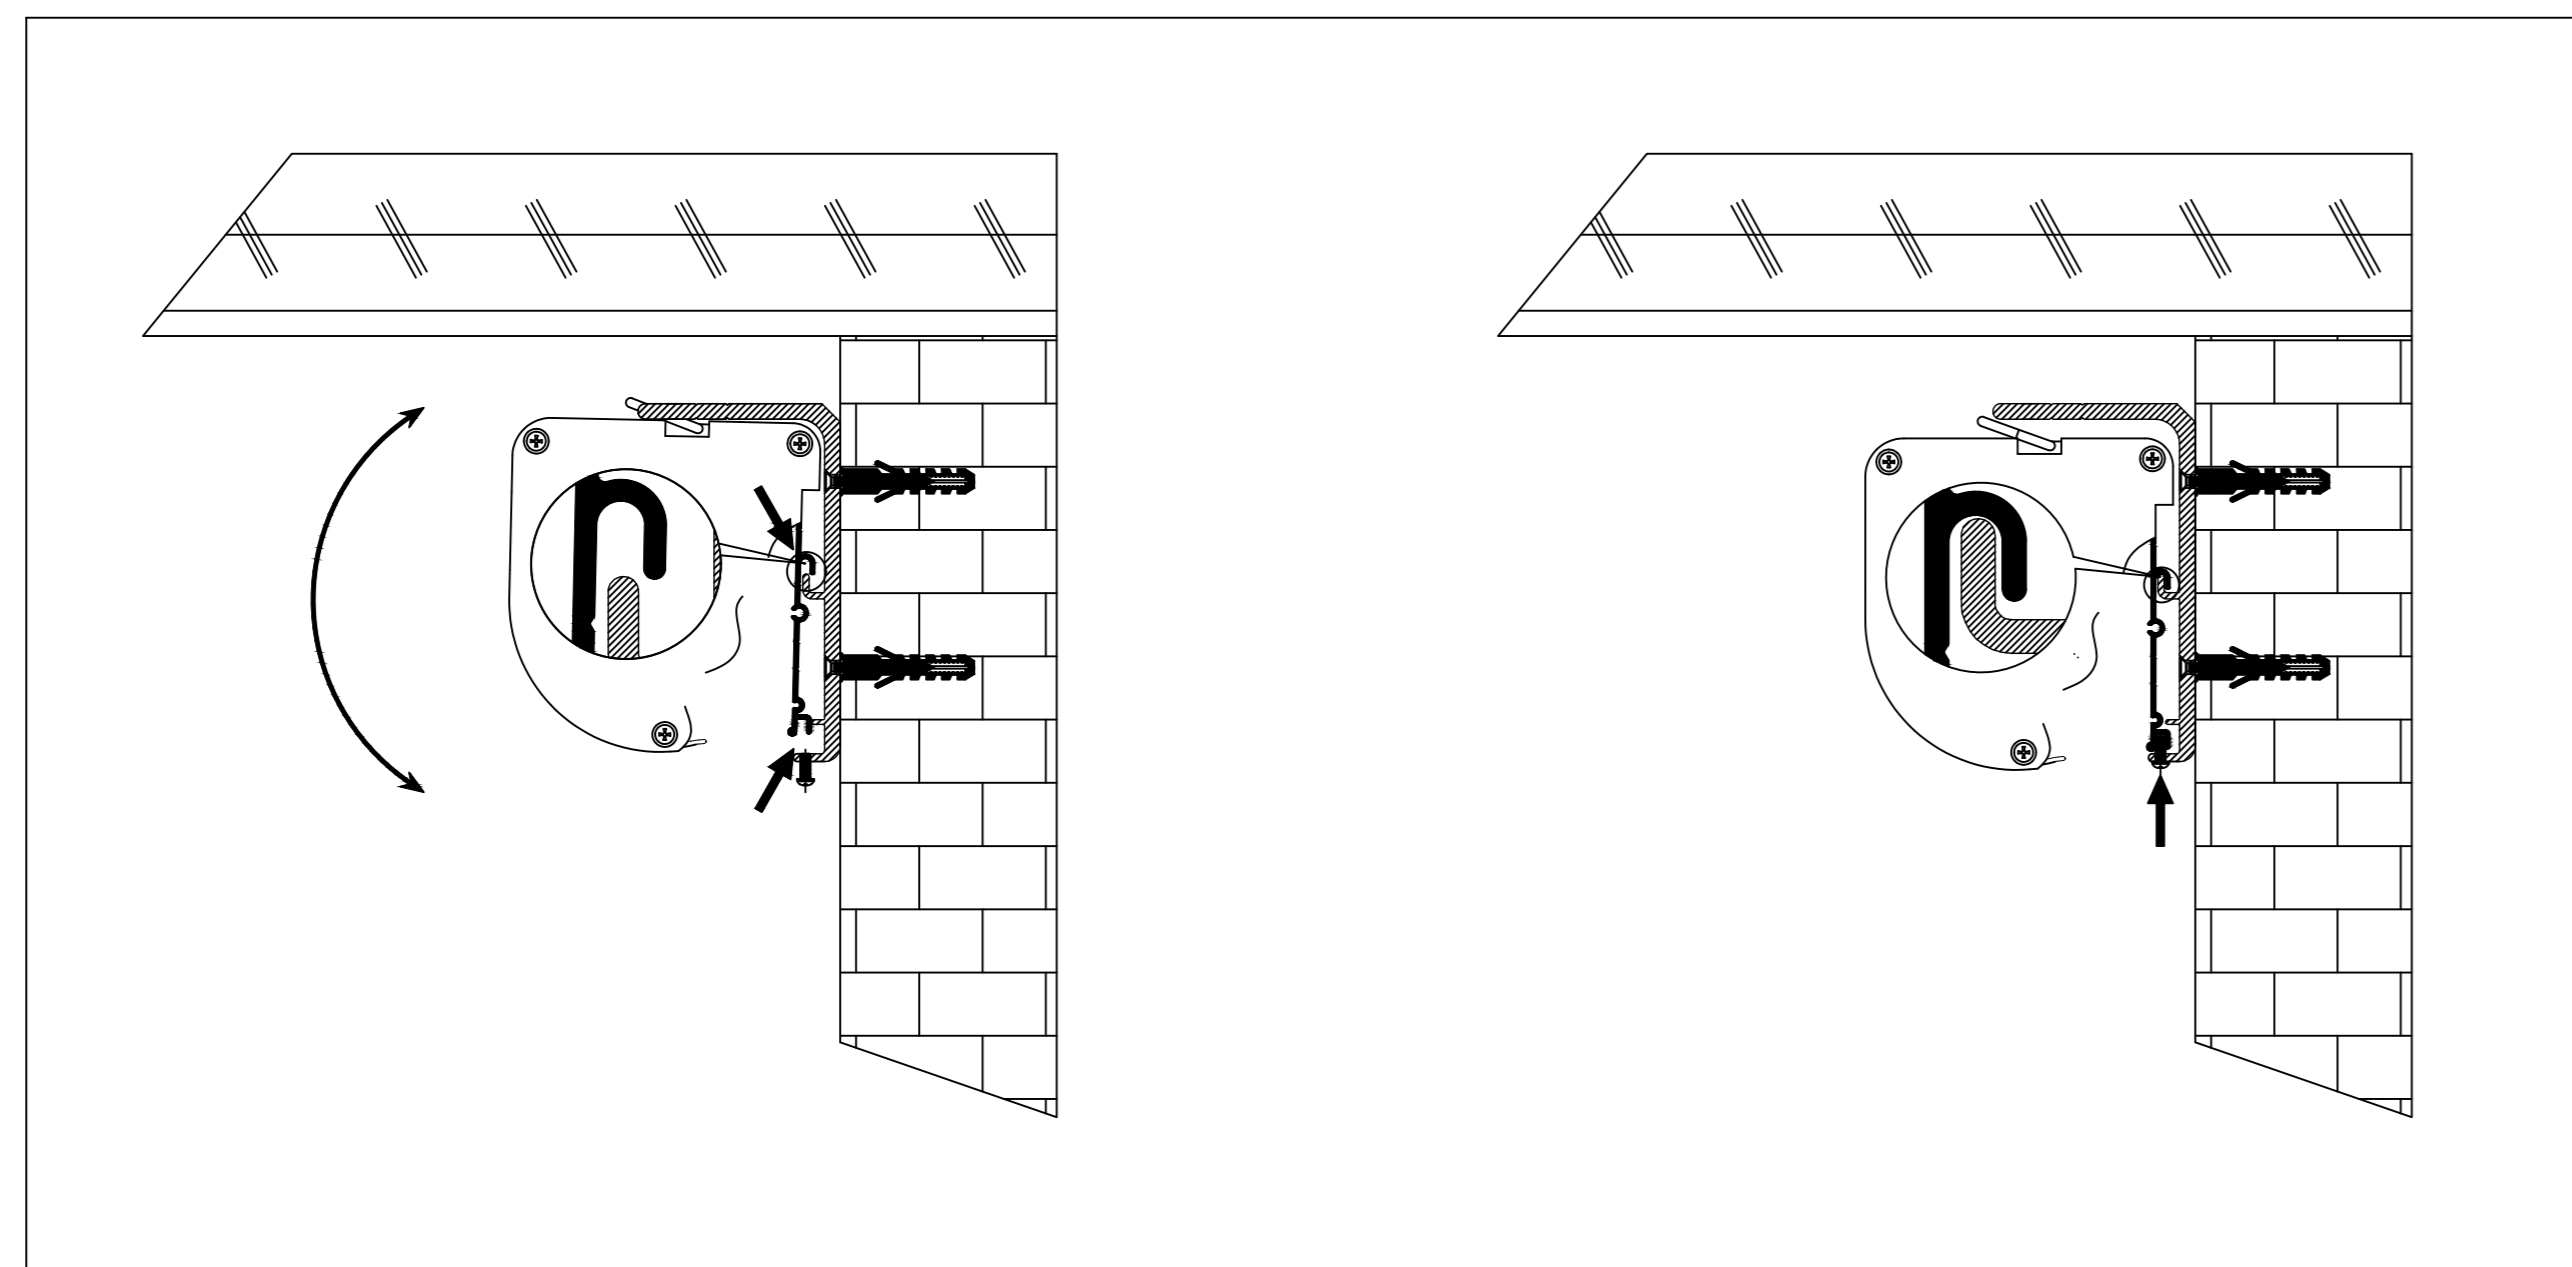

Left Side of Housing

Power Cord

Wired Trigger Port

Wall Control Port

Learn Key

Mounting Bracket

Holes for ceiling mount

Lip that latches onto housing

Holes for wall mount

Reference EVO 8K Tab-Tensioned Motorized Screen 135" 16:9

Product Model: EV8K-T3-135-1.0

not to scale

Page 2 of 3

Mounting Diagrams

Wall Mount

Ceiling Mount

Hanging Ceiling Mount

Reference EVO 8K Tab-Tensioned
Motorized Screen 135" 16:9

Product Model: EV8K-T3-135-1.0

not to scale

Page 3 of 3