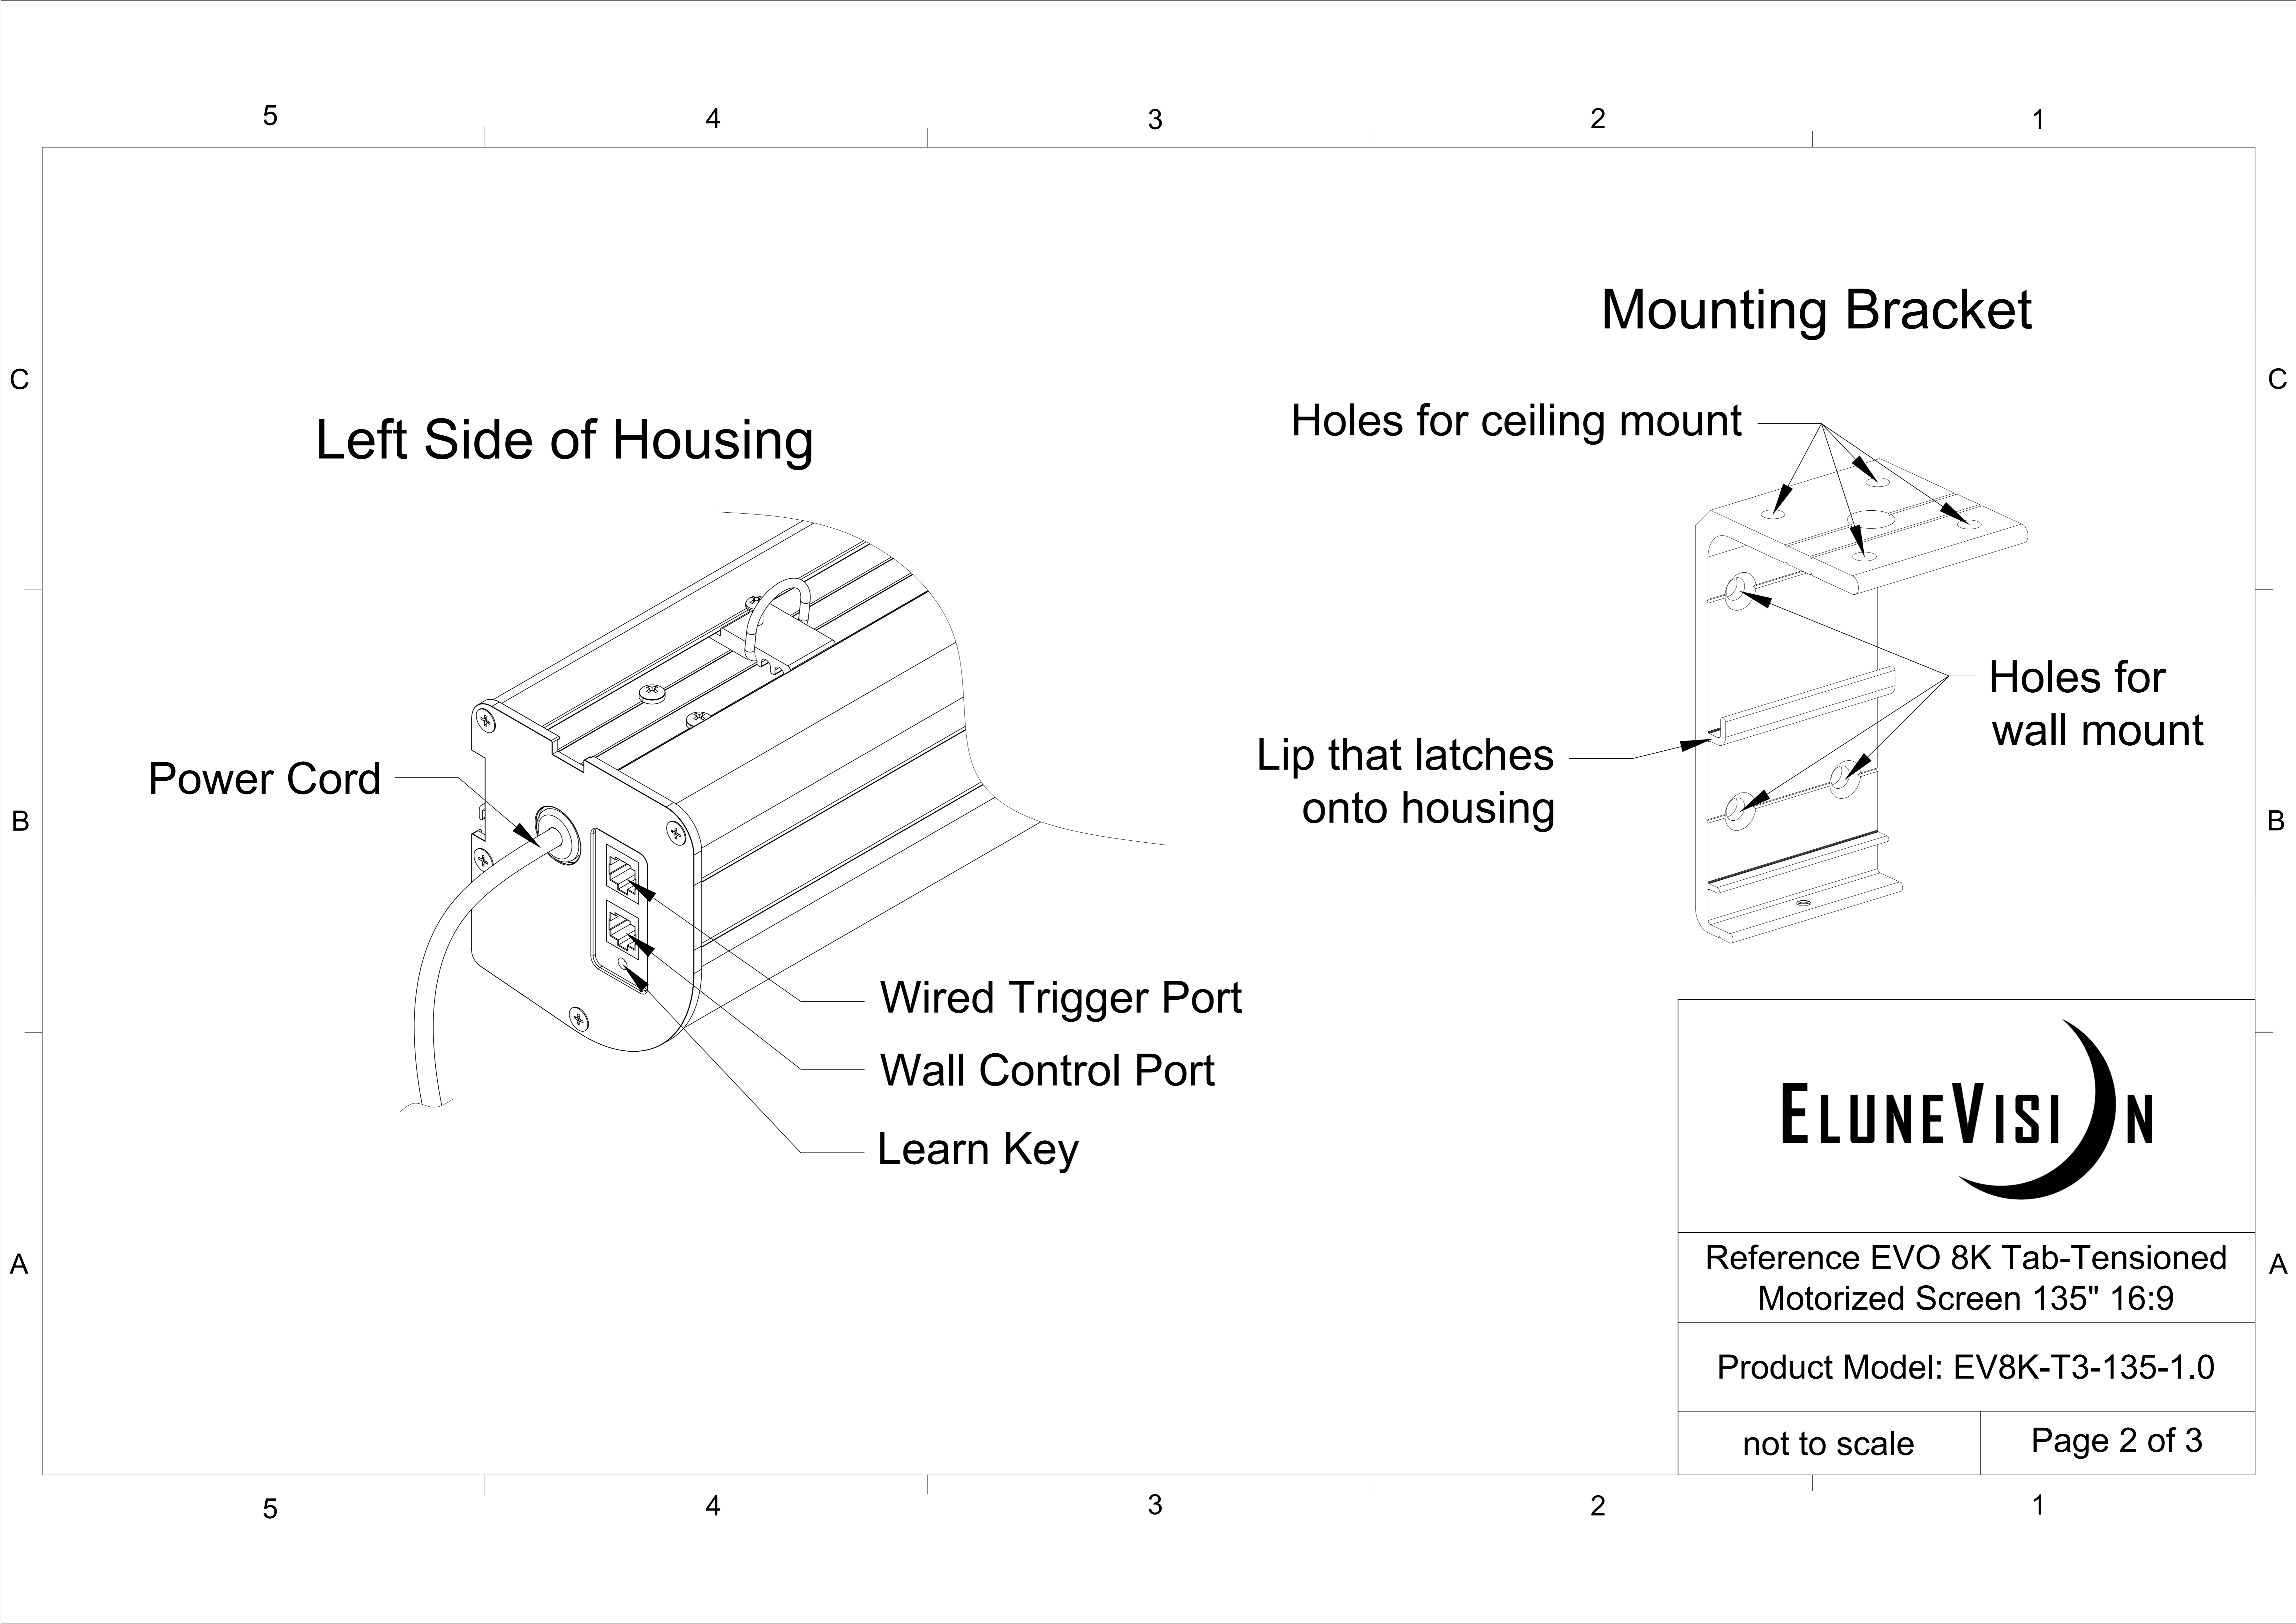

Extended View

Housing Side View

Retracted View

ELUNEVISION

Reference EVO 8K Tab-Tensioned Motorized Screen 135" 16:9

Product Model: EV8K-T3-135-1.0

not to scale

Page 1 of 3

Left Side of Housing

Power Cord

Wired Trigger Port

Wall Control Port

Learn Key

Mounting Bracket

Holes for ceiling mount

Lip that latches onto housing

Holes for wall mount

Reference EVO 8K Tab-Tensioned Motorized Screen 135" 16:9

Product Model: EV8K-T3-135-1.0

not to scale

Page 2 of 3

Mounting Diagrams

Wall Mount

Ceiling Mount

Hanging Ceiling Mount

Reference EVO 8K Tab-Tensioned
Motorized Screen 135" 16:9

Product Model: EV8K-T3-135-1.0

not to scale

Page 3 of 3