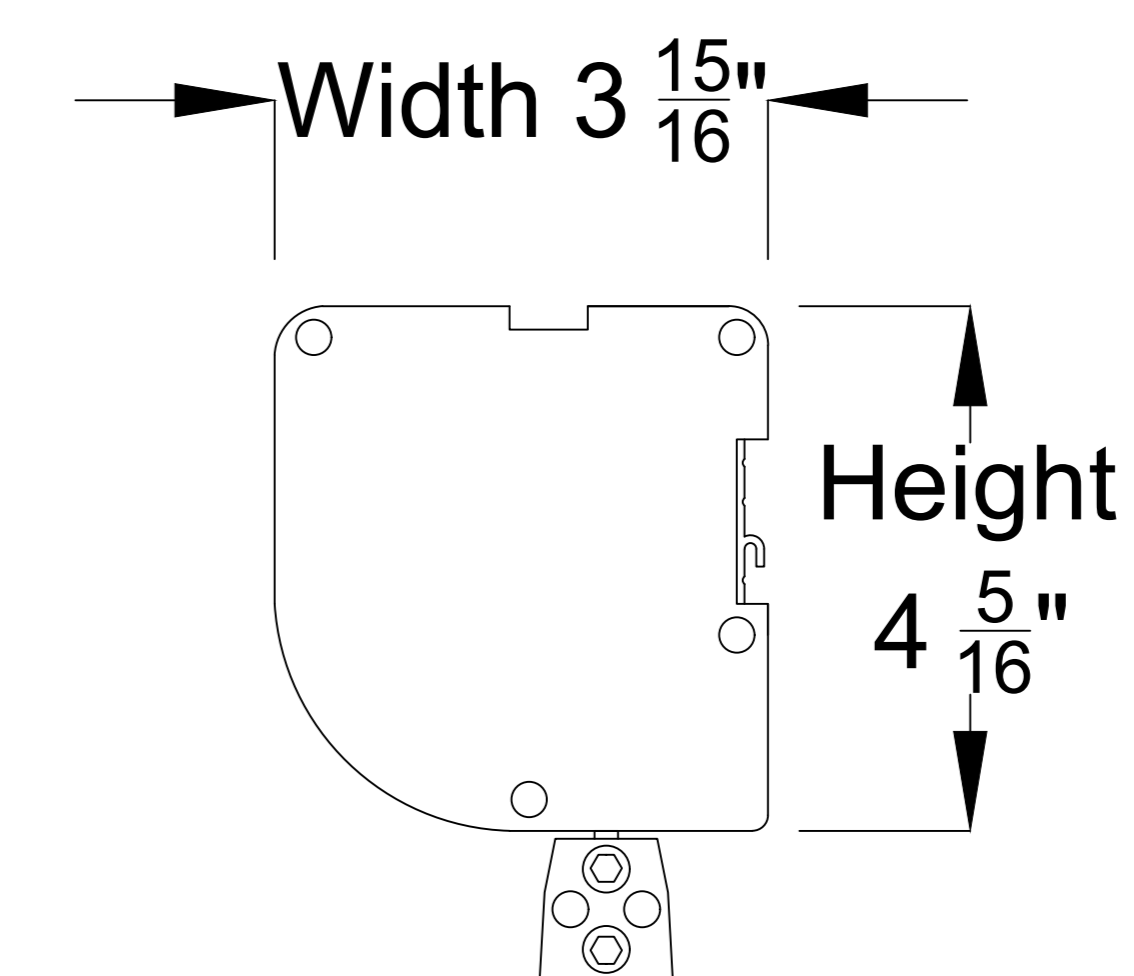

Extended View

Housing Side View

Retracted View

ELUNEVISION

Reference EVO 8K Tab-Tensioned Motorized Screen 135" 16:9

Product Model: EV8K-T3-135-1.0

not to scale

Page 1 of 3

Left Side of Housing

Power Cord

Wired Trigger Port

Wall Control Port

Learn Key

Mounting Bracket

Holes for ceiling mount

Lip that latches onto housing

Holes for wall mount

Reference EVO 8K Tab-Tensioned Motorized Screen 135" 16:9

Product Model: EV8K-T3-135-1.0

not to scale

Page 2 of 3

Mounting Diagrams

Wall Mount

Ceiling Mount

Hanging Ceiling Mount

Reference EVO 8K Tab-Tensioned
Motorized Screen 135" 16:9

Product Model: EV8K-T3-135-1.0

not to scale

Page 3 of 3