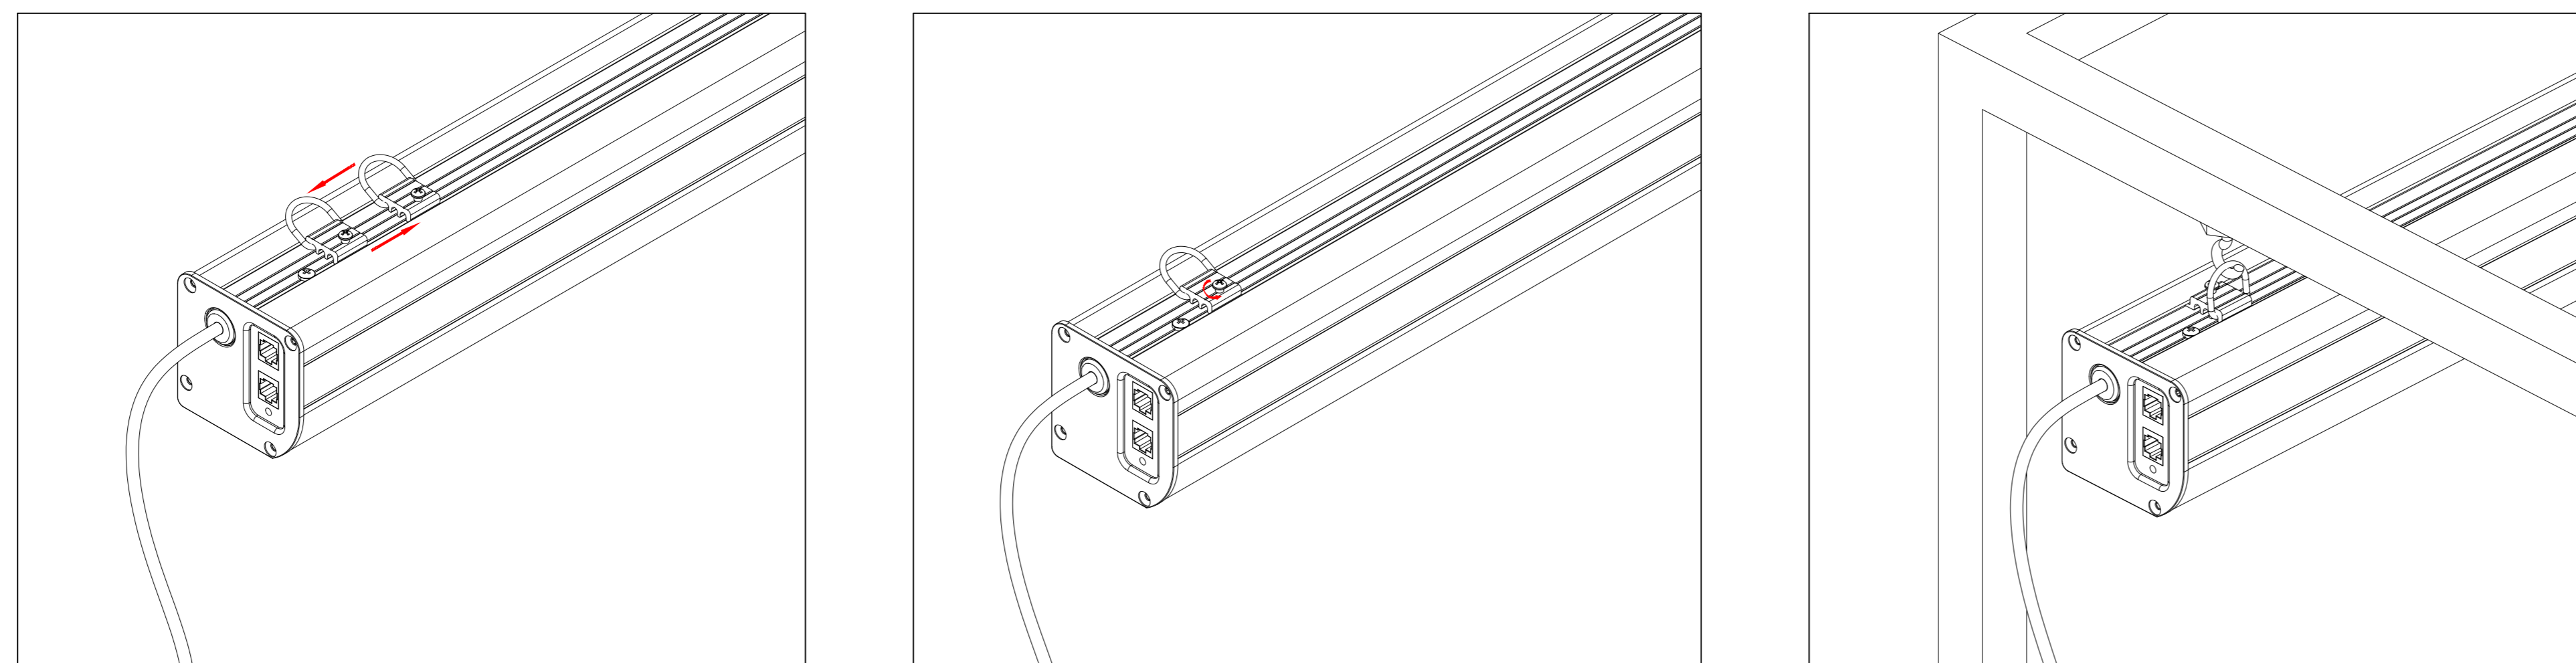

Left Side of Housing

Power Cord

Wired Trigger Port

Wall Control Port

Learn Key

Mounting Bracket

Holes for ceiling mount

Lip that latches onto housing

Holes for wall mount

Reference EVO 8K Tab-Tensioned Motorized Screen 135" 16:9

Product Model: EV8K-T3-135-1.0

not to scale

Page 2 of 3

Mounting Diagrams

Wall Mount

Ceiling Mount

Hanging Ceiling Mount

Reference EVO 8K Tab-Tensioned
Motorized Screen 135" 16:9

Product Model: EV8K-T3-135-1.0

not to scale

Page 3 of 3