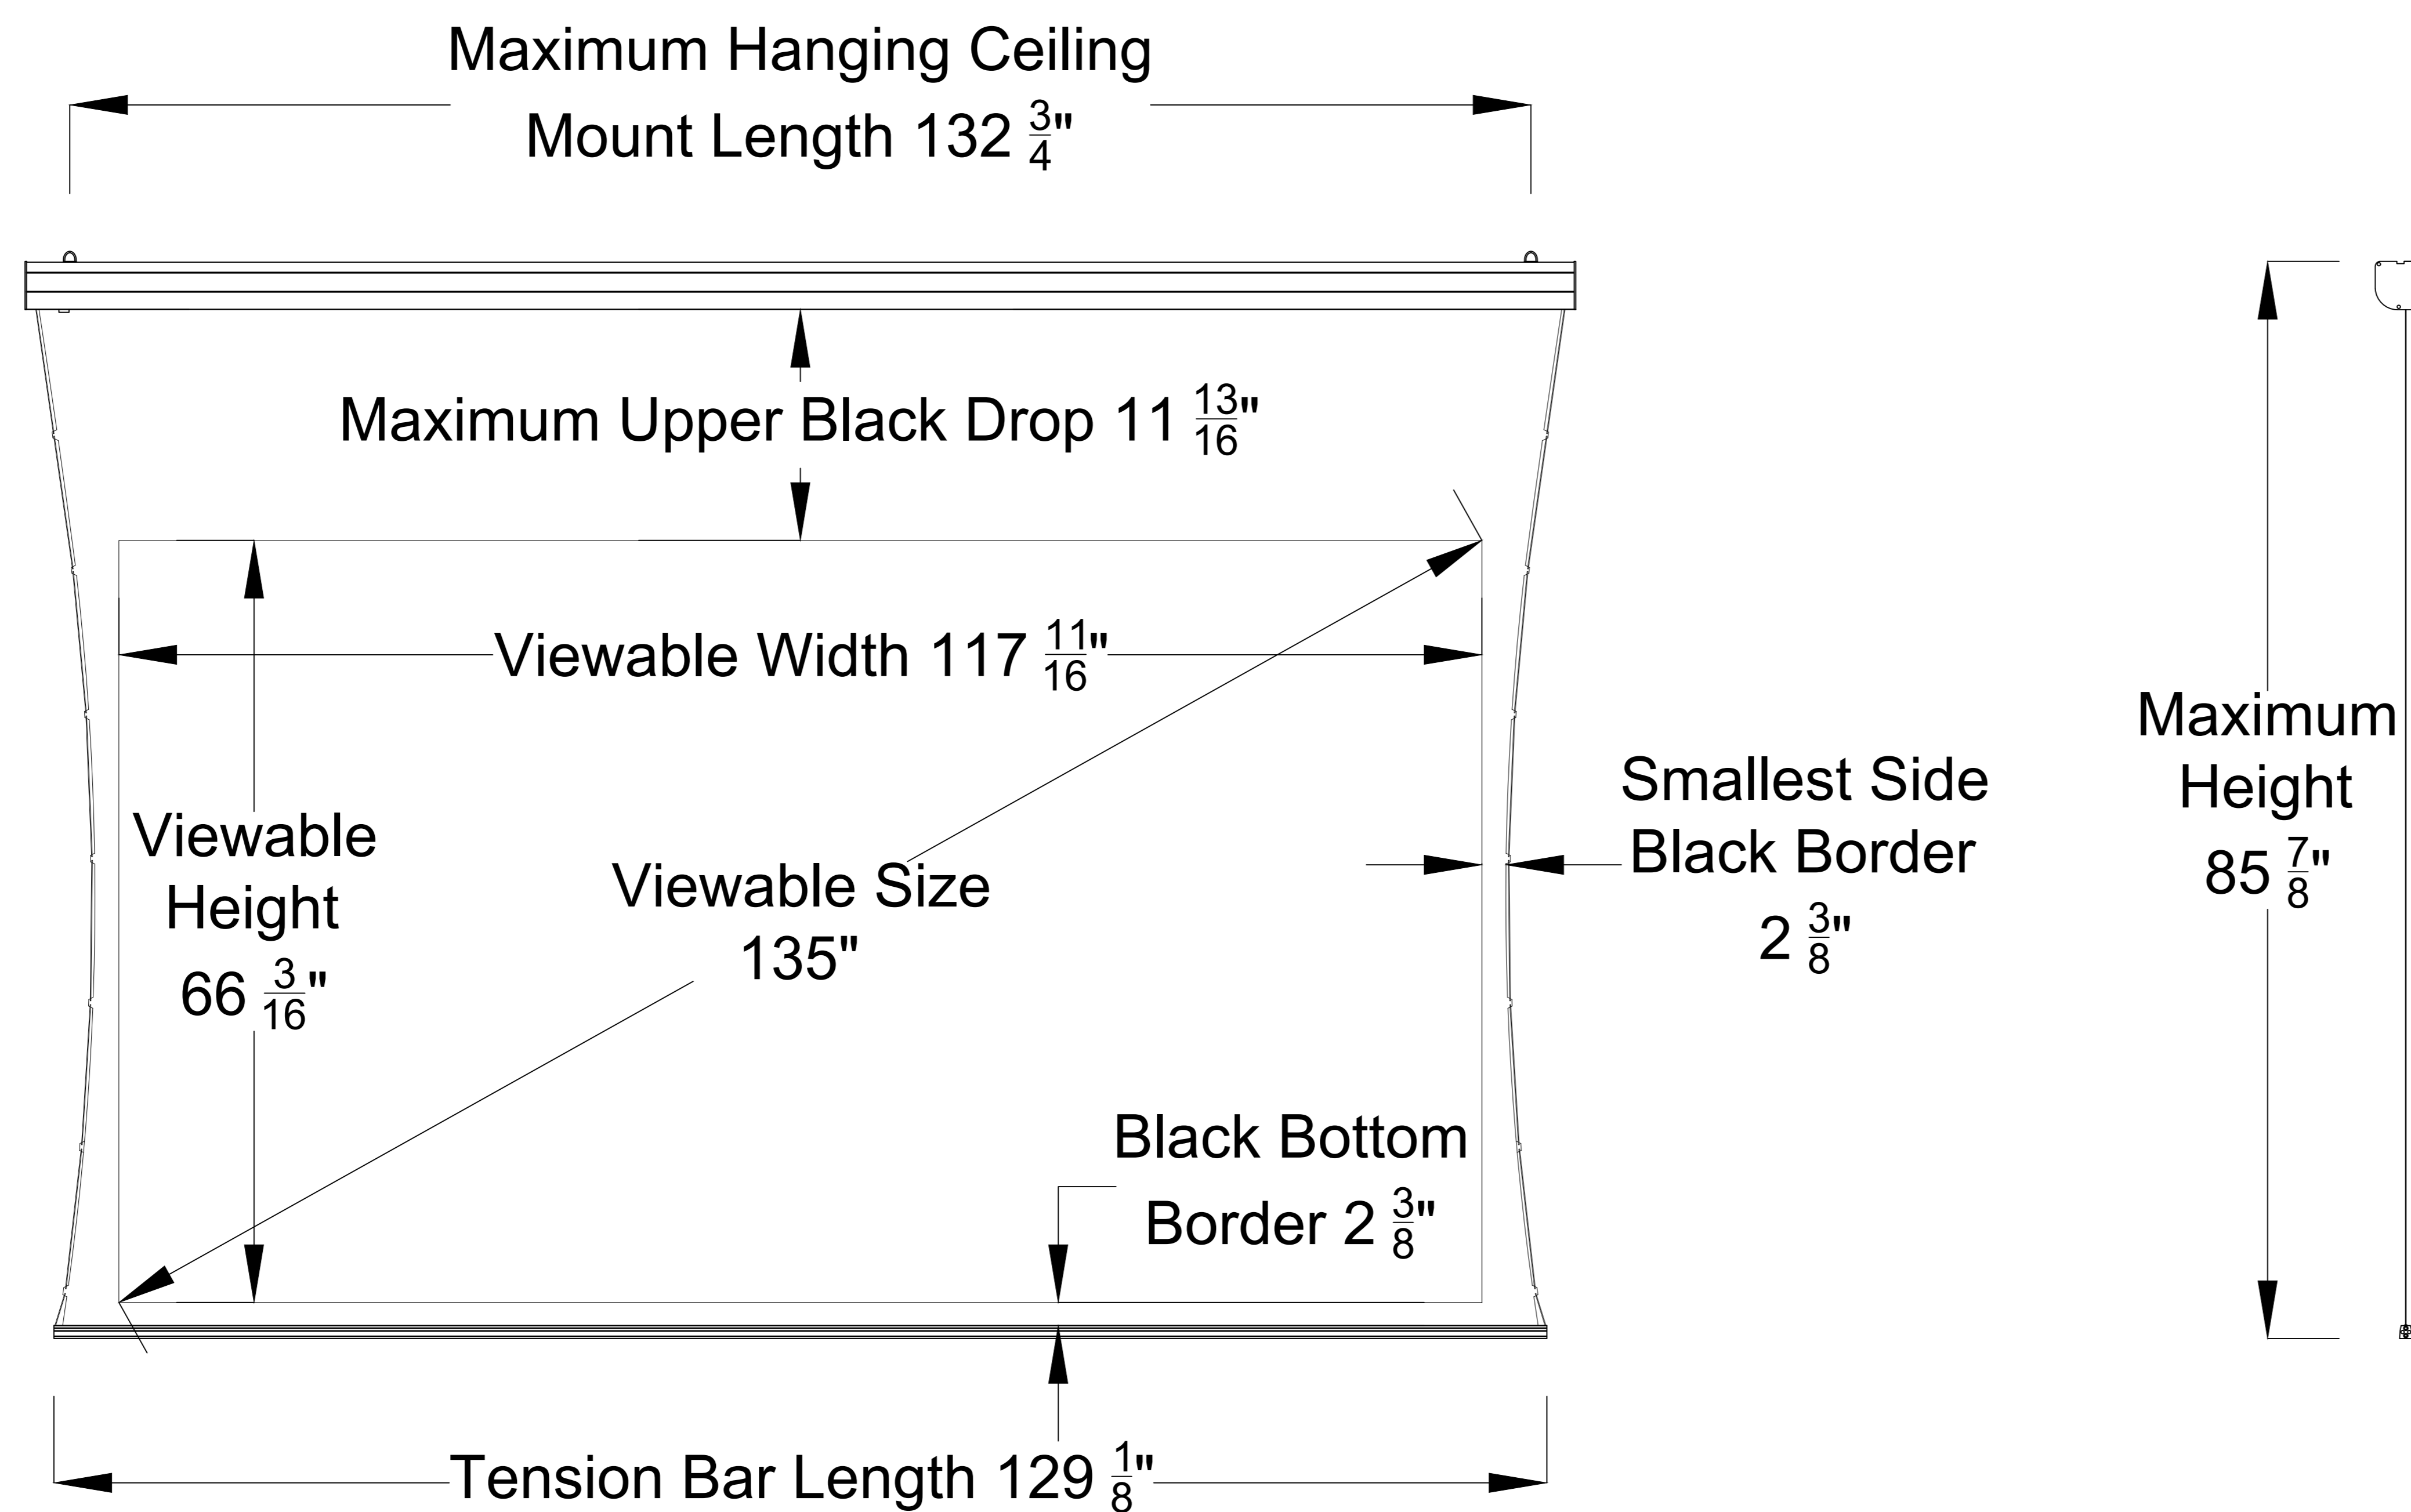

Extended View

Housing Side View

Retracted View

ELUNEVISION

Reference EVO 8K Tab-Tensioned Motorized Screen 135" 16:9

Product Model: EV8K-T3-135-1.0

not to scale

Page 1 of 3

Left Side of Housing

Power Cord

Wired Trigger Port

Wall Control Port

Learn Key

Mounting Bracket

Holes for ceiling mount

Lip that latches onto housing

Holes for wall mount

Reference EVO 8K Tab-Tensioned Motorized Screen 135" 16:9

Product Model: EV8K-T3-135-1.0

not to scale

Page 2 of 3

Mounting Diagrams

Wall Mount

Ceiling Mount

Hanging Ceiling Mount

Reference EVO 8K Tab-Tensioned
Motorized Screen 135" 16:9

Product Model: EV8K-T3-135-1.0

not to scale

Page 3 of 3