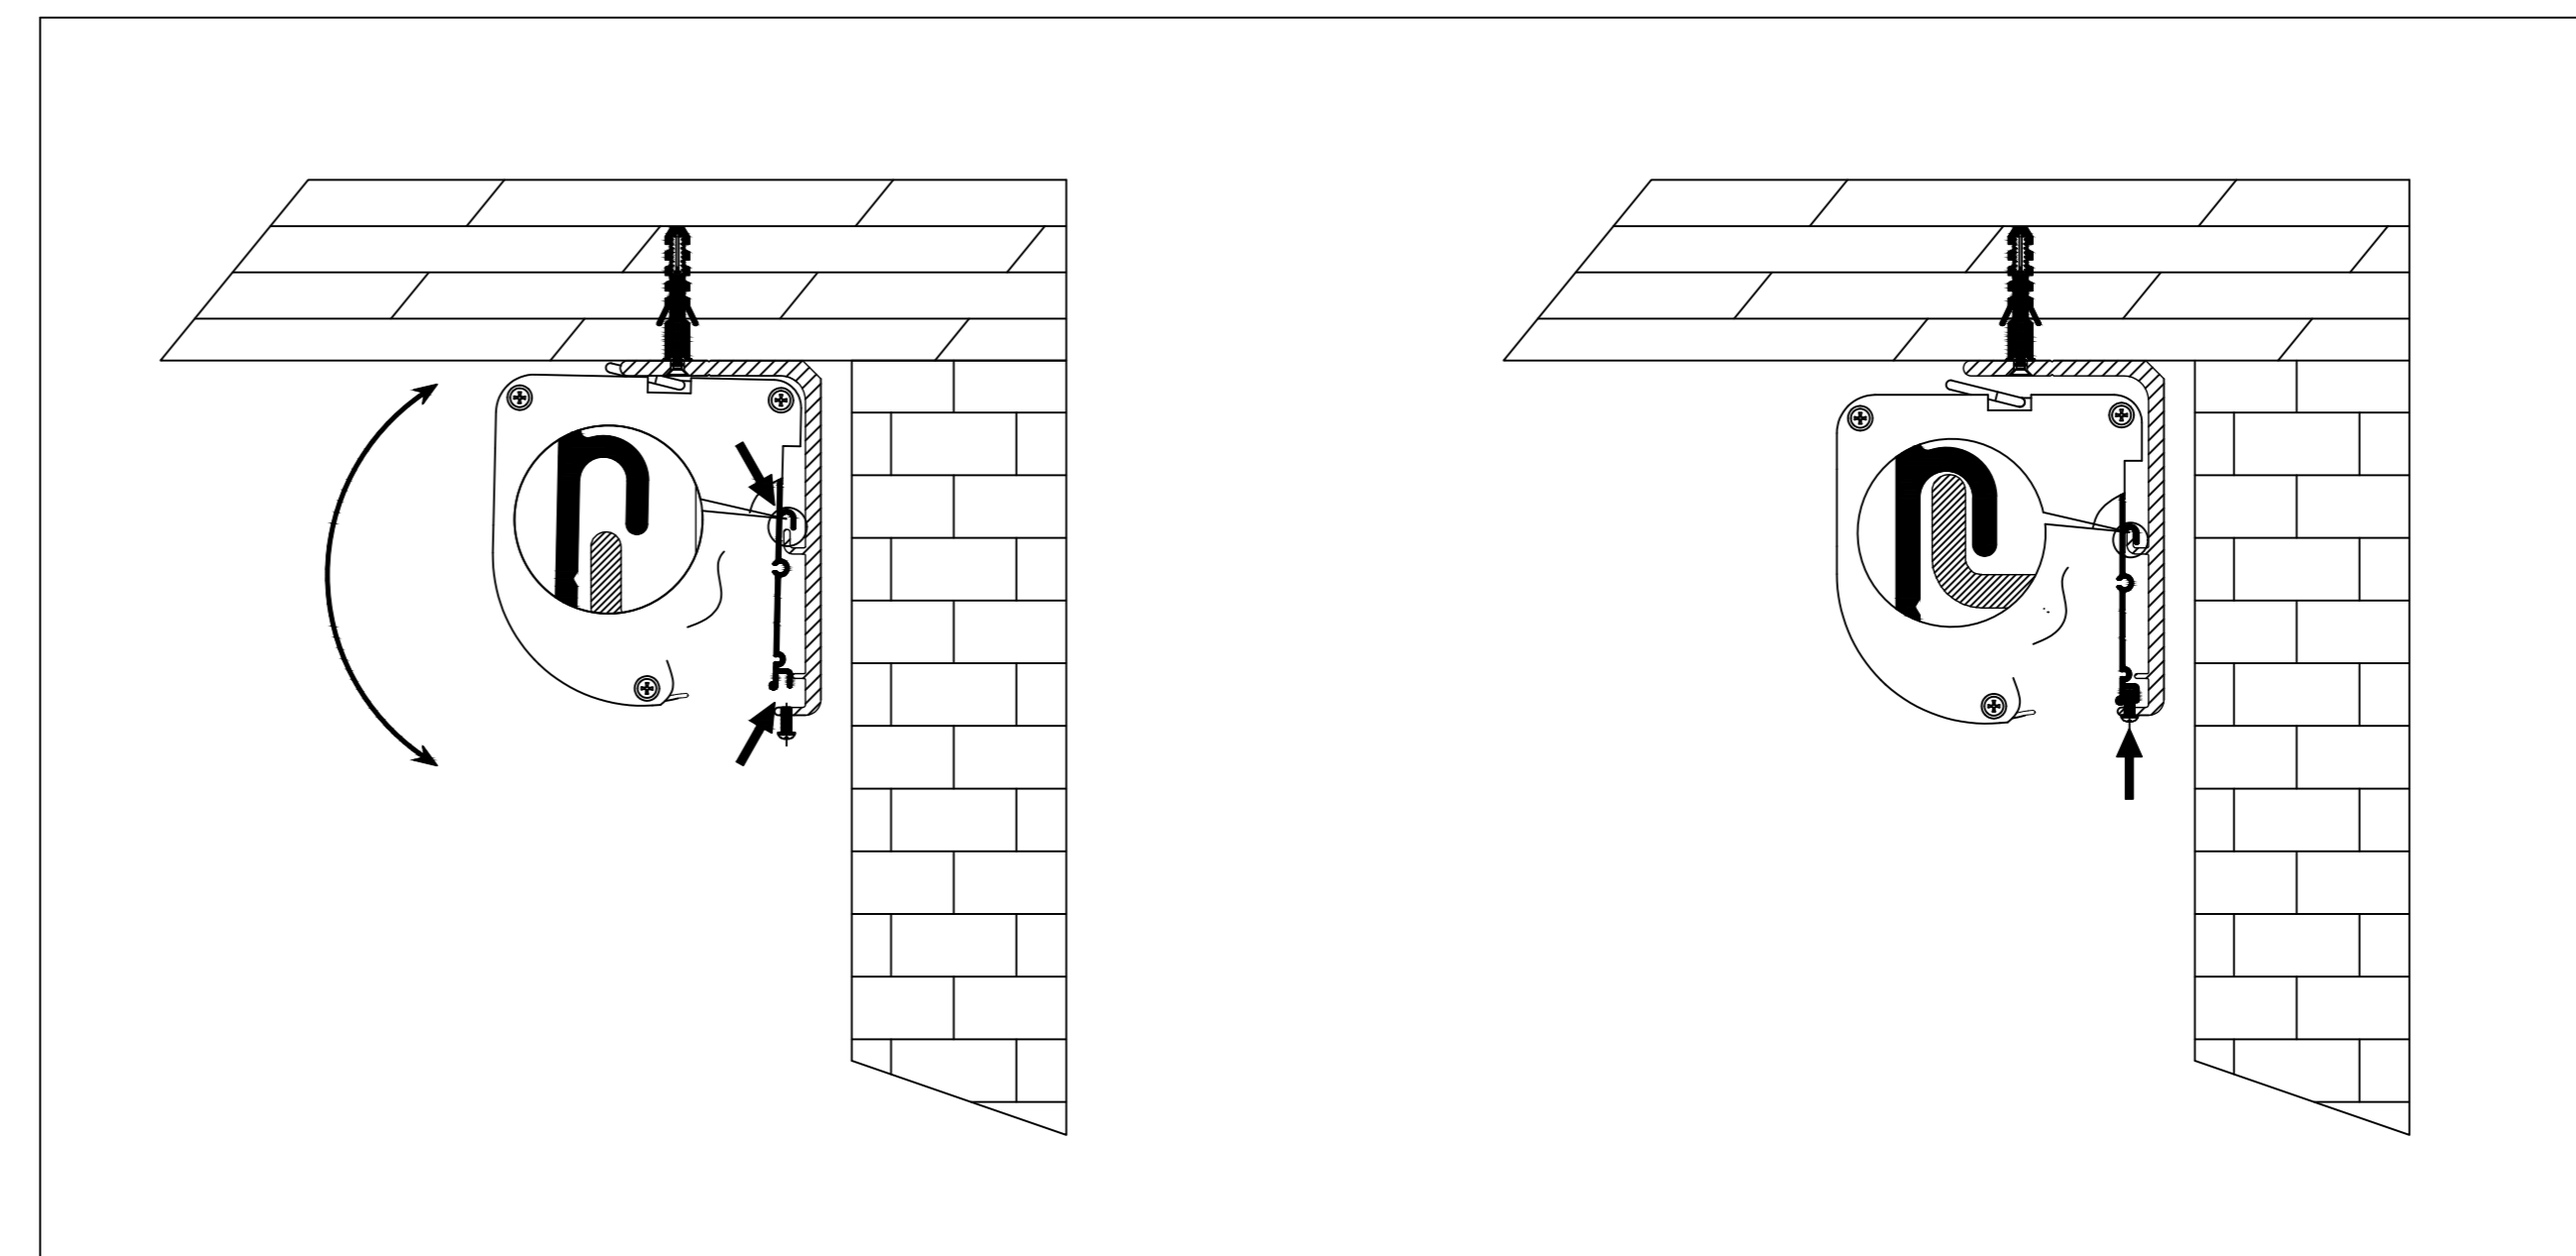

Left Side of Housing

Power Cord

Wired Trigger Port

Wall Control Port

Learn Key

Mounting Bracket

Holes for ceiling mount

Lip that latches onto housing

Holes for wall mount

Reference EVO 8K Tab-Tensioned Motorized Screen 135" 16:9

Product Model: EV8K-T3-135-1.0

not to scale

Page 2 of 3

Mounting Diagrams

Wall Mount

Ceiling Mount

Hanging Ceiling Mount

Reference EVO 8K Tab-Tensioned
Motorized Screen 135" 16:9

Product Model: EV8K-T3-135-1.0

not to scale

Page 3 of 3