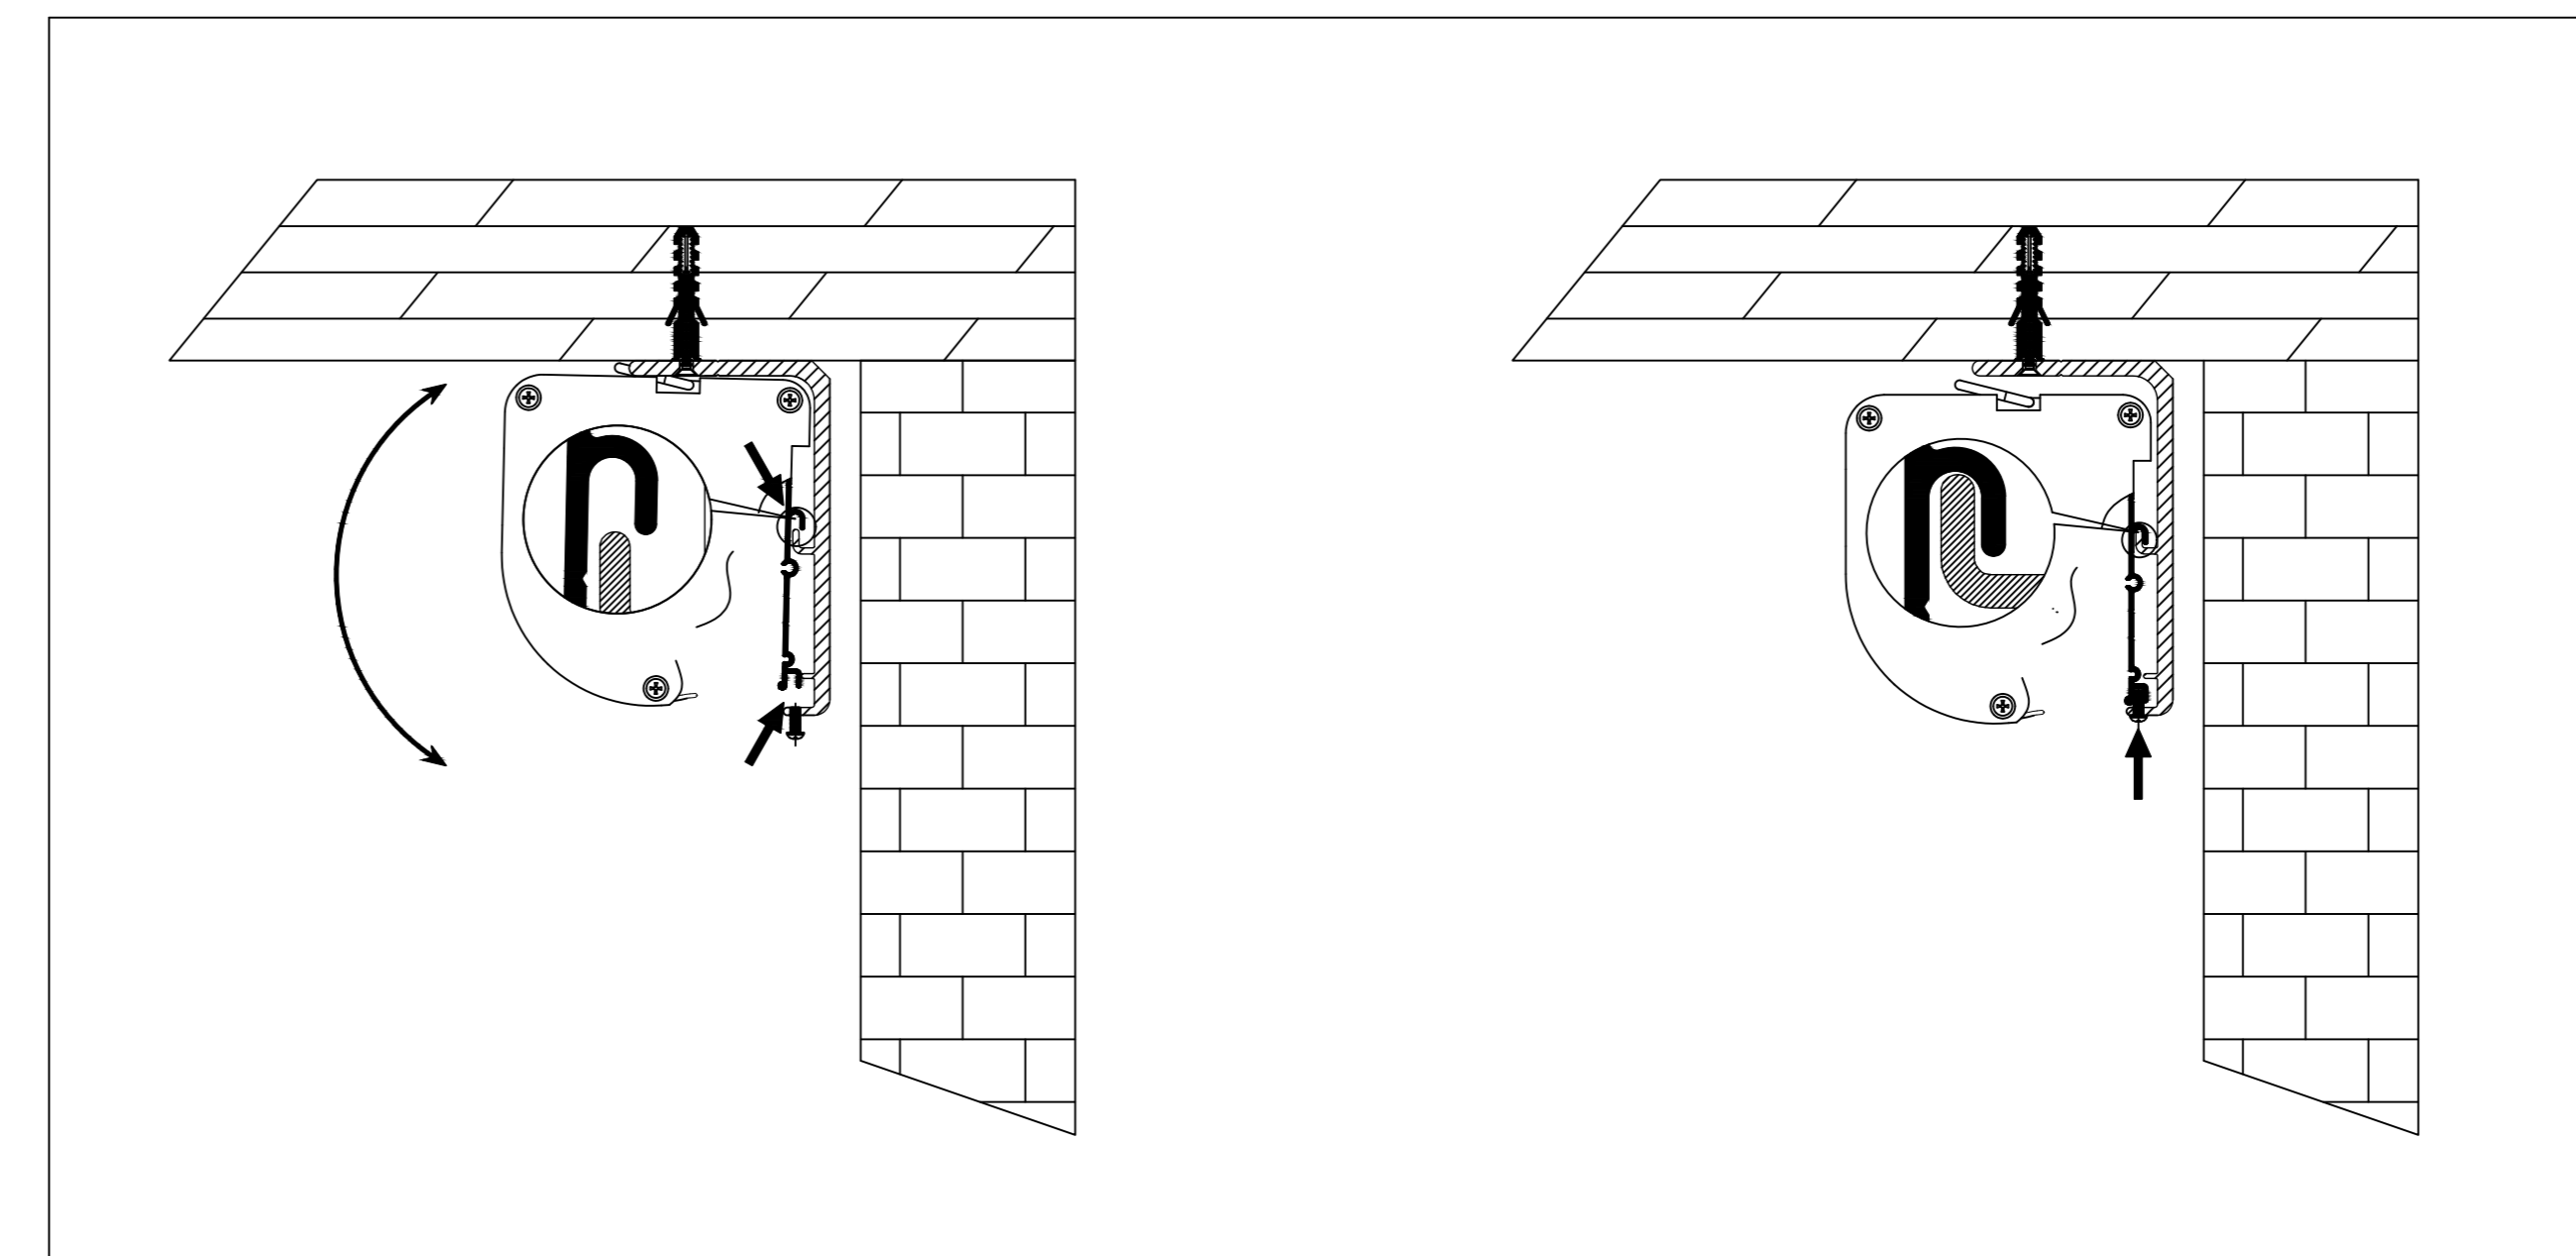

Power Cord

Wired Trigger Port
 Wall Control Port
 Learn Key

Mounting Bracket

Holes for ceiling mount

Lip that latches onto housing

Holes for wall mount

Reference EVO 8K Tab-Tensioned Motorized Screen 150" 16:9

Product Model: EV8K-T3-150-1.0

not to scale

Page 2 of 3

Mounting Diagrams

Wall Mount

Ceiling Mount

Hanging Ceiling Mount

Reference EVO 8K Tab-Tensioned
Motorized Screen 150" 16:9