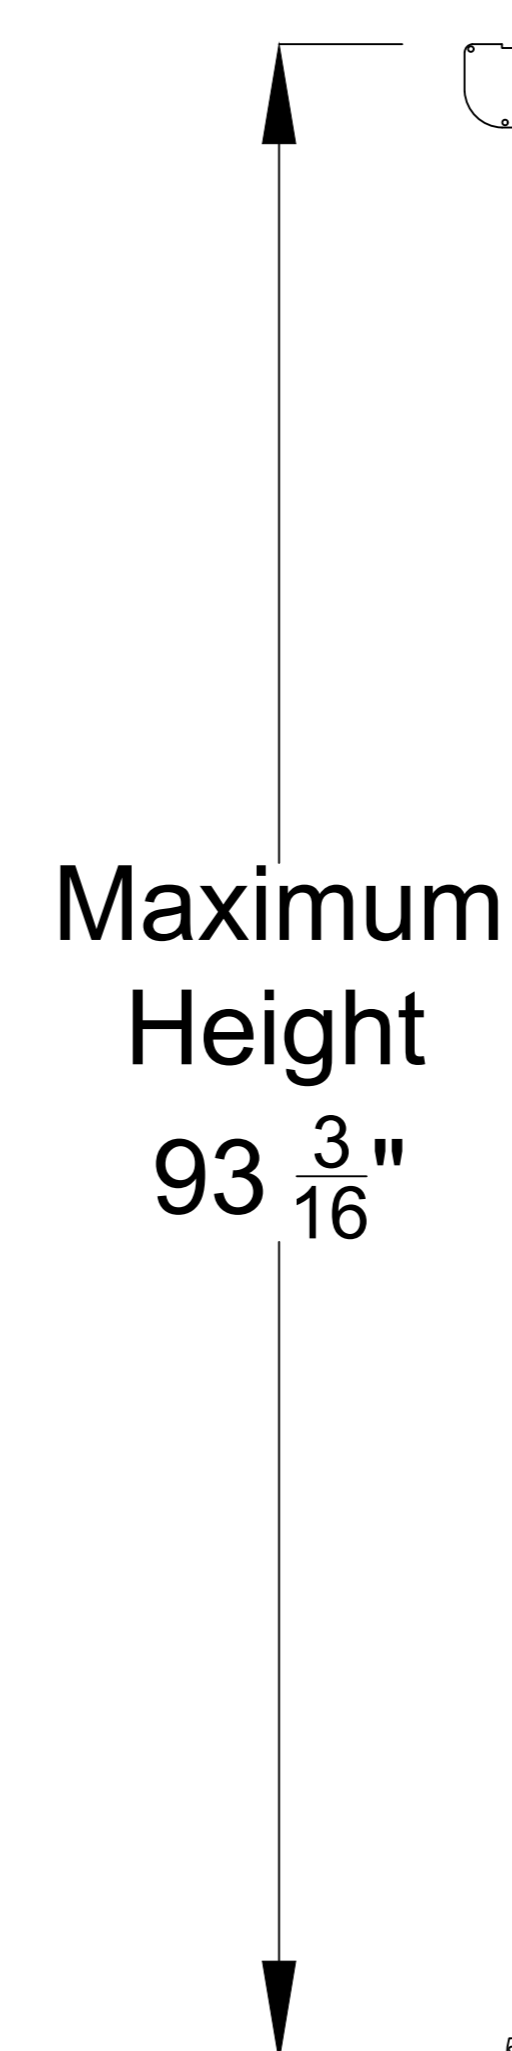

Extended View

Housing Side View

Retracted View

Reference EVO 8K Tab-Tensioned Motorized Screen 150" 16:9

Product Model: EV8K-T3-150-1.0

not to scale

Page 1 of 3

Left Side of Housing

Power Cord

Wired Trigger Port
 Wall Control Port
 Learn Key

Mounting Bracket

Holes for ceiling mount

Lip that latches onto housing

Holes for wall mount

Reference EVO 8K Tab-Tensioned Motorized Screen 150" 16:9

Product Model: EV8K-T3-150-1.0

not to scale

Page 2 of 3

Mounting Diagrams

Wall Mount

Ceiling Mount

Hanging Ceiling Mount

Reference EVO 8K Tab-Tensioned
Motorized Screen 150" 16:9