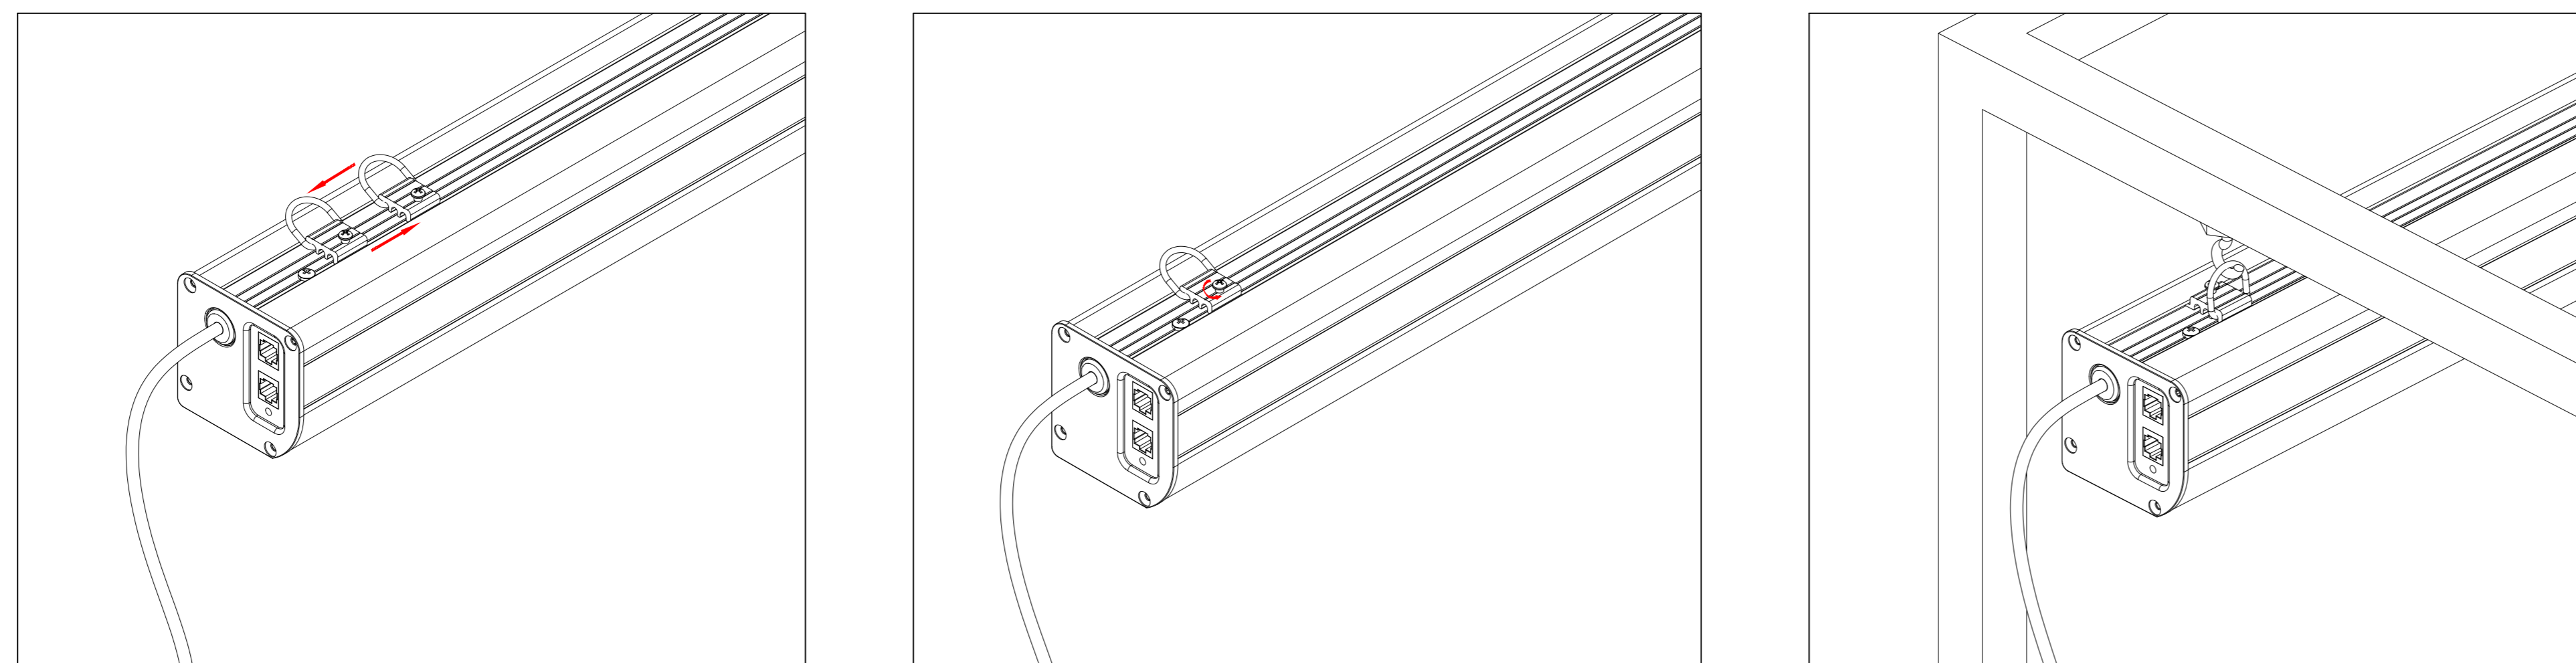

Power Cord

Wired Trigger Port
 Wall Control Port
 Learn Key

Mounting Bracket

Holes for ceiling mount

Lip that latches onto housing

Holes for wall mount

Reference EVO 8K Tab-Tensioned Motorized Screen 150" 16:9

Product Model: EV8K-T3-150-1.0

not to scale

Page 2 of 3

Mounting Diagrams

Wall Mount

Ceiling Mount

Hanging Ceiling Mount

Reference EVO 8K Tab-Tensioned
Motorized Screen 150" 16:9