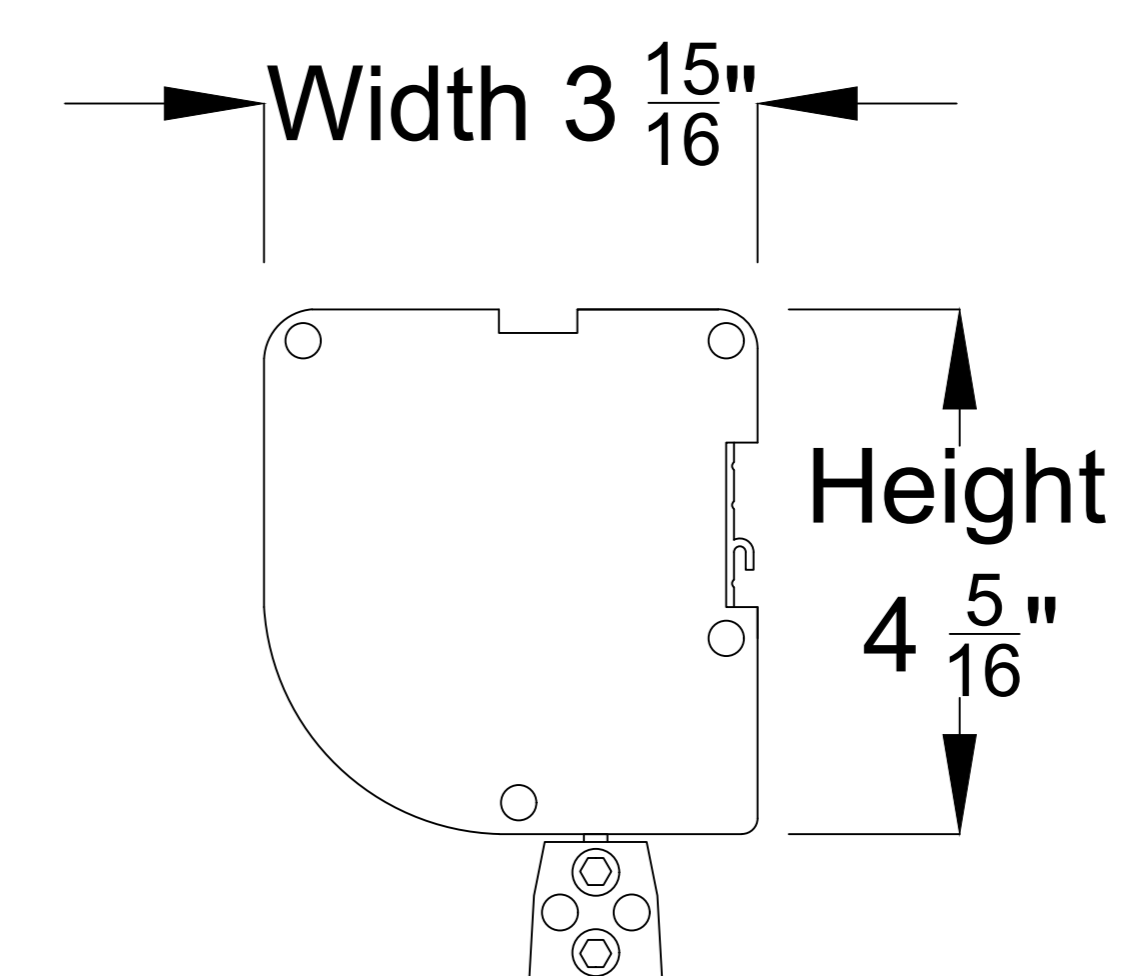

Extended View

Housing Side View

Retracted View

Reference EVO 8K Tab-Tensioned Motorized Screen 150" 16:9

Product Model: EV8K-T3-150-1.0

not to scale

Page 1 of 3

Left Side of Housing

Power Cord

Wired Trigger Port
 Wall Control Port
 Learn Key

Mounting Bracket

Holes for ceiling mount

Lip that latches onto housing

Holes for wall mount

Reference EVO 8K Tab-Tensioned Motorized Screen 150" 16:9

Product Model: EV8K-T3-150-1.0

not to scale

Page 2 of 3

Mounting Diagrams

Wall Mount

Ceiling Mount

Hanging Ceiling Mount

Reference EVO 8K Tab-Tensioned
Motorized Screen 150" 16:9

Product Model: EV8K-T3-150-1.0

not to scale

Page 3 of 3