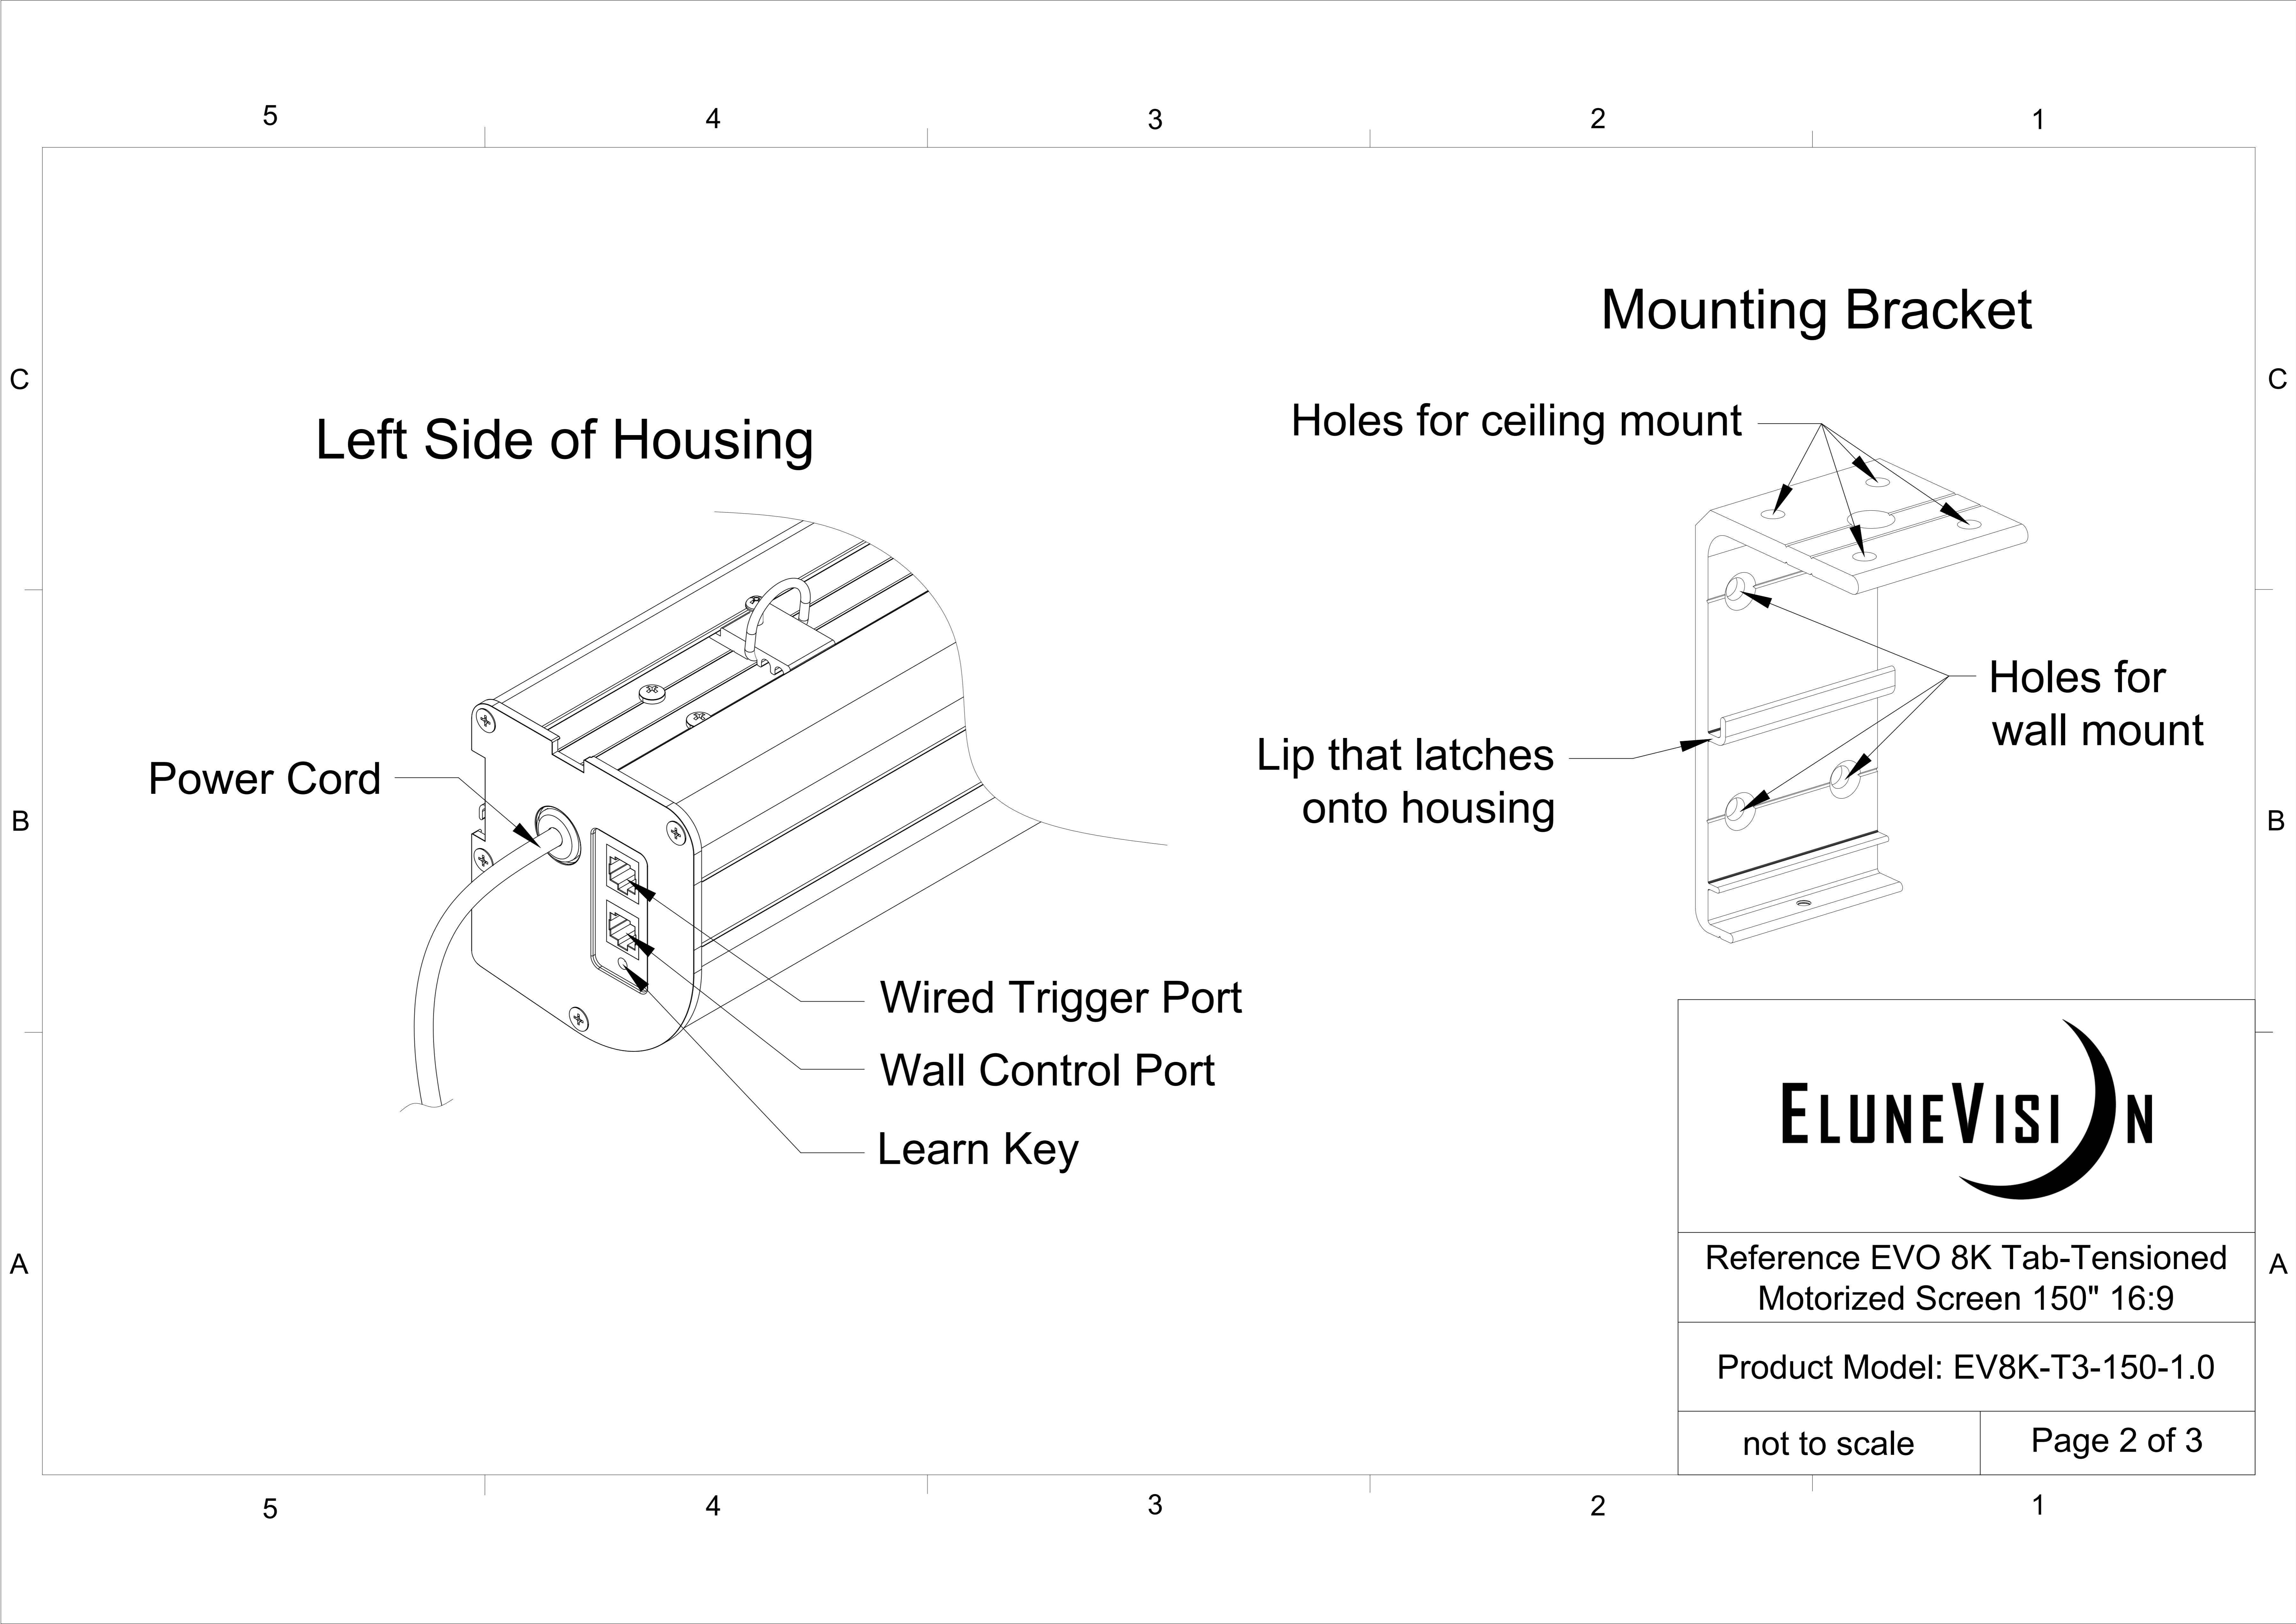

Extended View

Housing Side View

Retracted View

Reference EVO 8K Tab-Tensioned Motorized Screen 150" 16:9

Product Model: EV8K-T3-150-1.0

not to scale

Page 1 of 3

Left Side of Housing

Power Cord

Wired Trigger Port
 Wall Control Port
 Learn Key

Mounting Bracket

Holes for ceiling mount

Lip that latches onto housing

Holes for wall mount

Reference EVO 8K Tab-Tensioned Motorized Screen 150" 16:9

Product Model: EV8K-T3-150-1.0

not to scale

Page 2 of 3

Mounting Diagrams

Wall Mount

Ceiling Mount

Hanging Ceiling Mount

Reference EVO 8K Tab-Tensioned
Motorized Screen 150" 16:9

Product Model: EV8K-T3-150-1.0

not to scale

Page 3 of 3