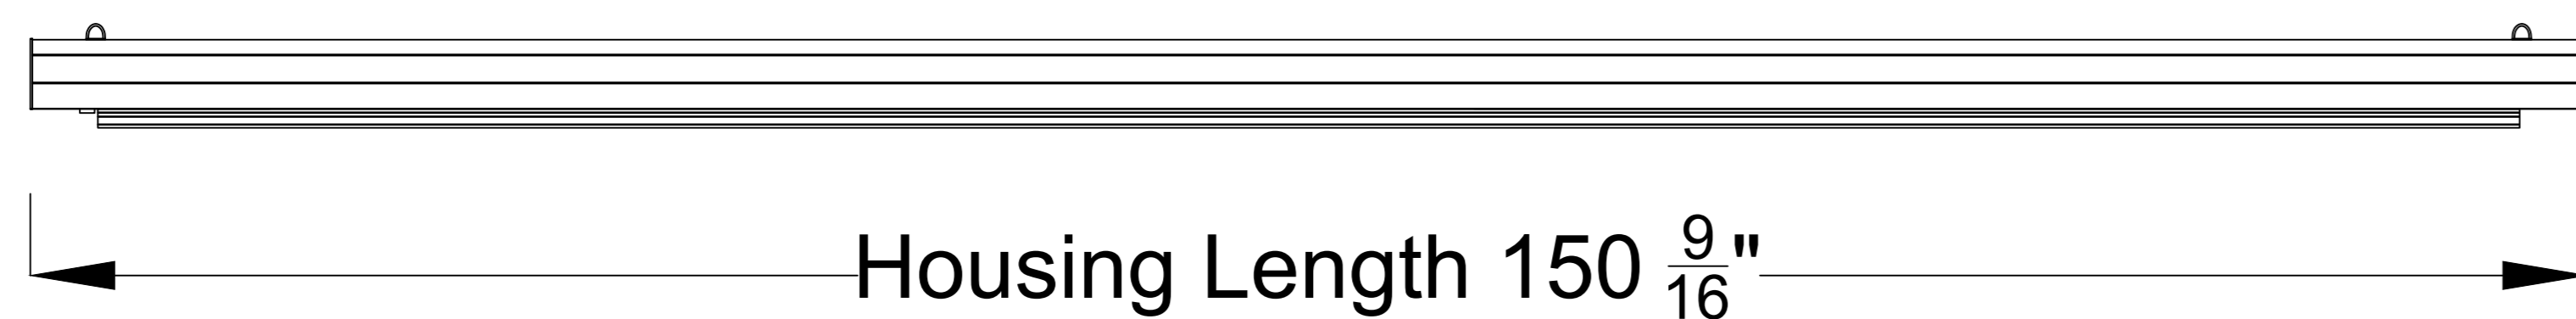

Extended View

Housing Side View

Retracted View

Reference EVO 8K Tab-Tensioned Motorized Screen 150" 16:9

Product Model: EV8K-T3-150-1.0

not to scale

Page 1 of 3

Left Side of Housing

Power Cord

Wired Trigger Port
 Wall Control Port
 Learn Key

Mounting Bracket

Holes for ceiling mount

Lip that latches onto housing

Holes for wall mount

Reference EVO 8K Tab-Tensioned Motorized Screen 150" 16:9

Product Model: EV8K-T3-150-1.0

not to scale

Page 2 of 3

Mounting Diagrams

Wall Mount

Ceiling Mount

Hanging Ceiling Mount

Reference EVO 8K Tab-Tensioned
Motorized Screen 150" 16:9

Product Model: EV8K-T3-150-1.0

not to scale

Page 3 of 3