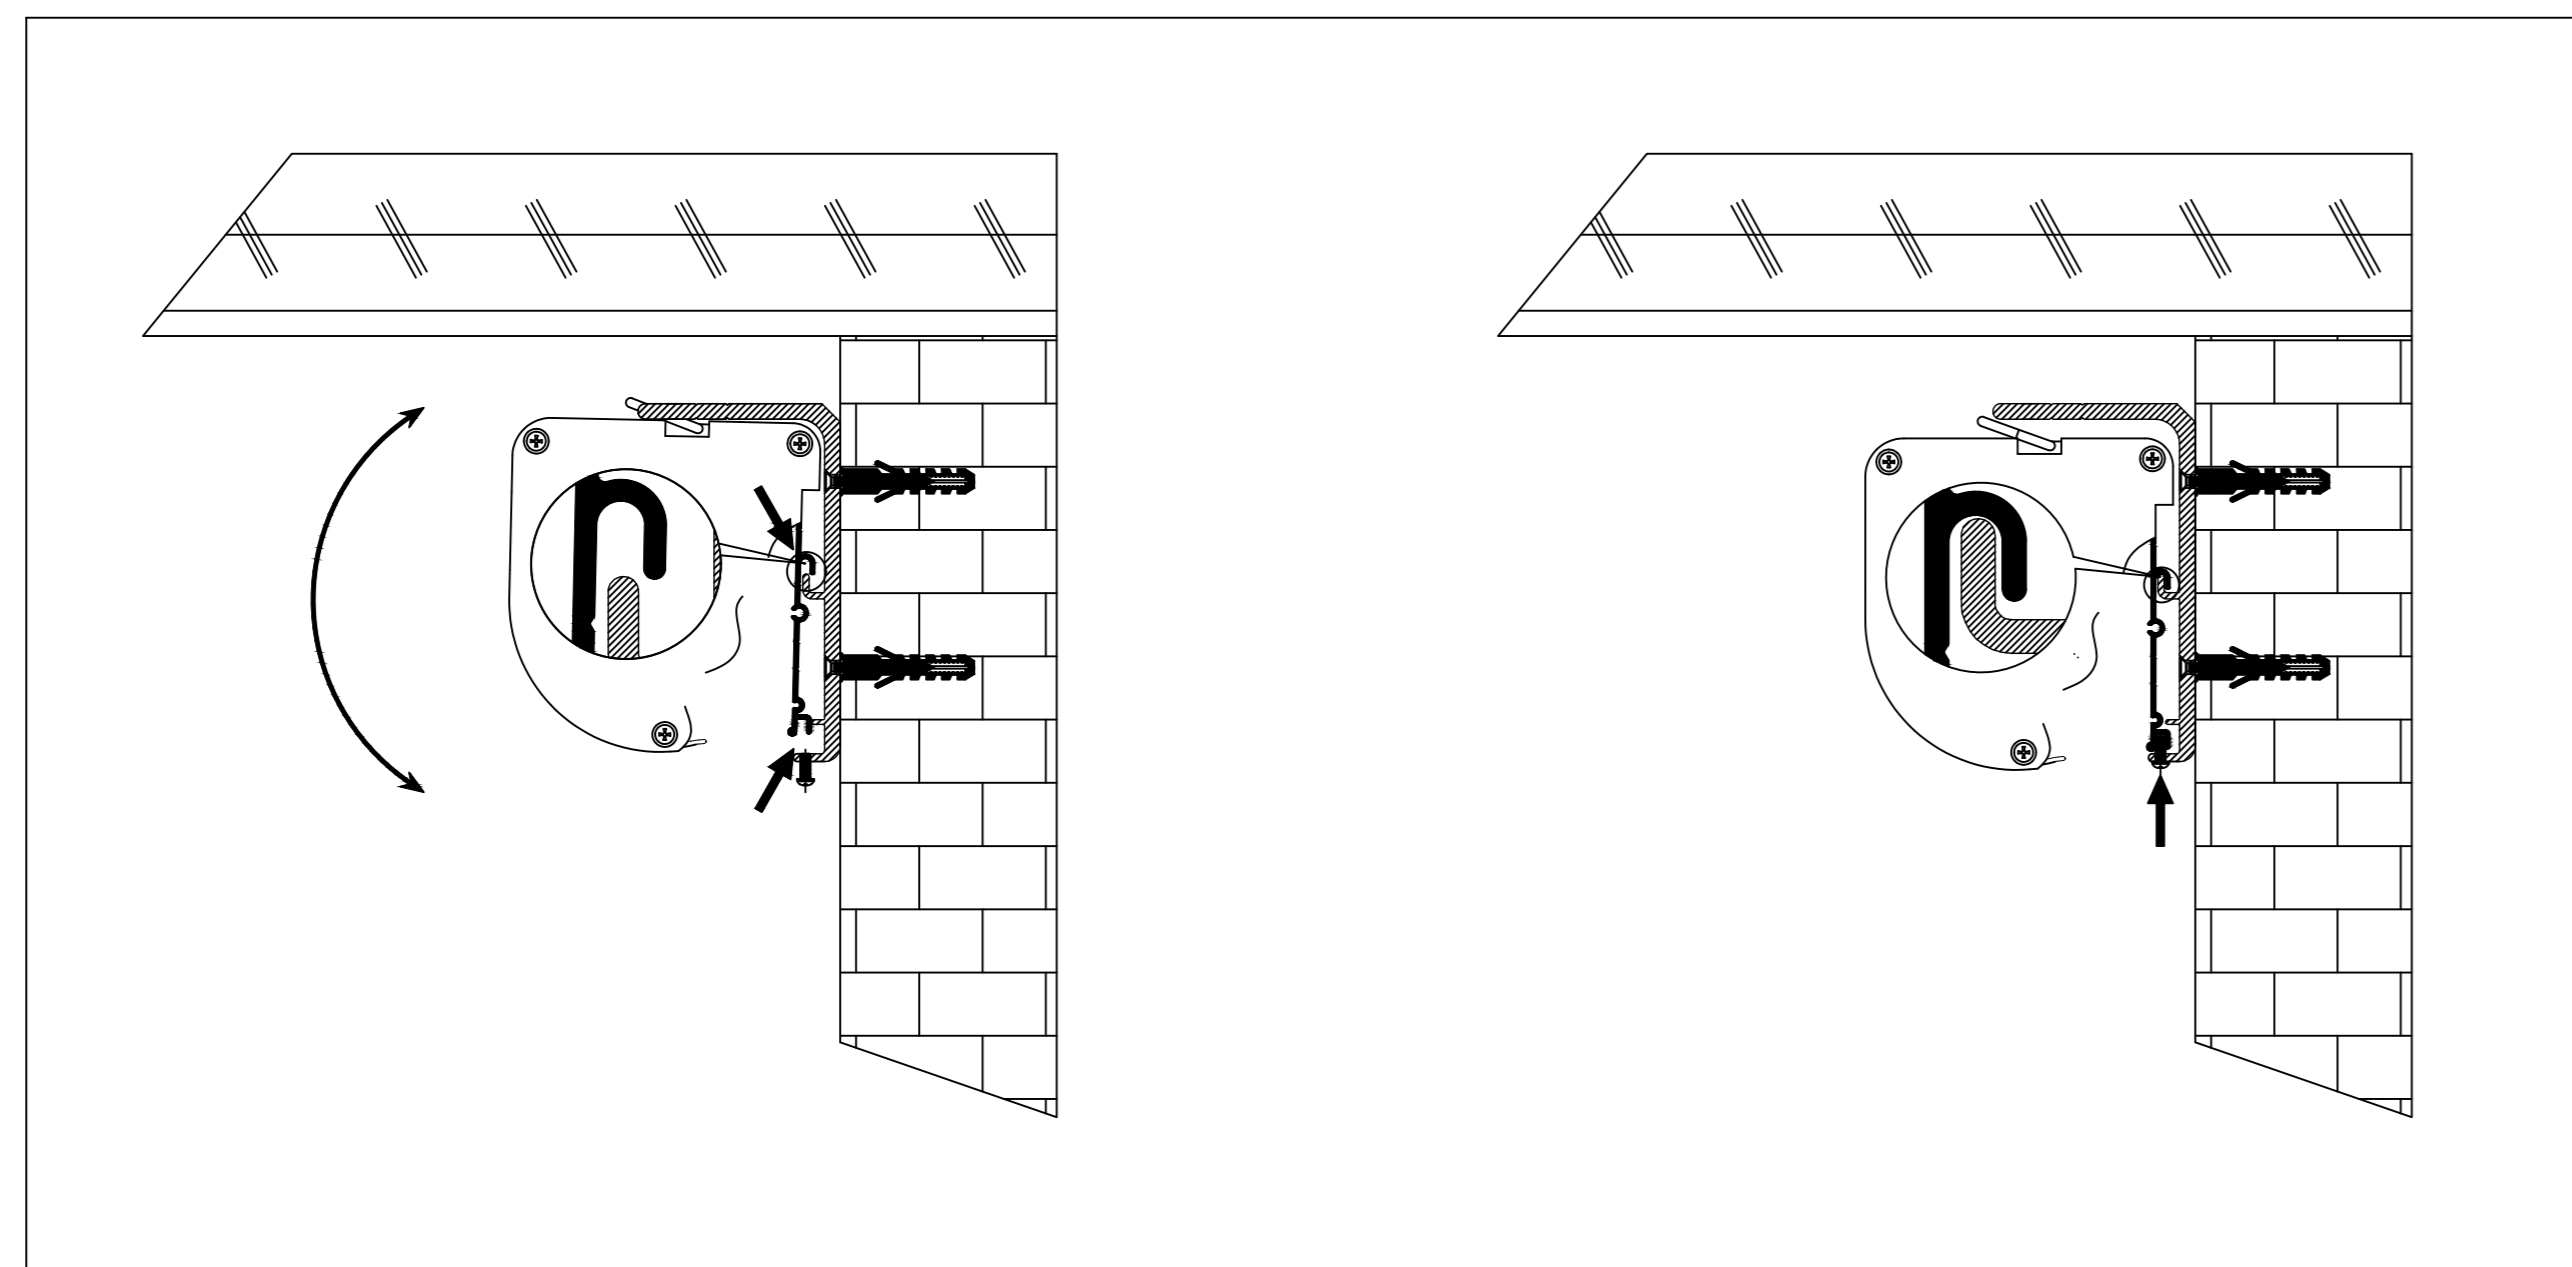

Extended View

Housing Side View

Retracted View

Reference EVO 8K Tab-Tensioned Motorized Screen 150" 16:9

Product Model: EV8K-T3-150-1.0

not to scale

Page 1 of 3

Left Side of Housing

Power Cord

Wired Trigger Port
 Wall Control Port
 Learn Key

Mounting Bracket

Holes for ceiling mount

Lip that latches onto housing

Holes for wall mount

Reference EVO 8K Tab-Tensioned Motorized Screen 150" 16:9

Product Model: EV8K-T3-150-1.0

not to scale

Page 2 of 3

Mounting Diagrams

Wall Mount

Ceiling Mount

Hanging Ceiling Mount

Reference EVO 8K Tab-Tensioned
Motorized Screen 150" 16:9