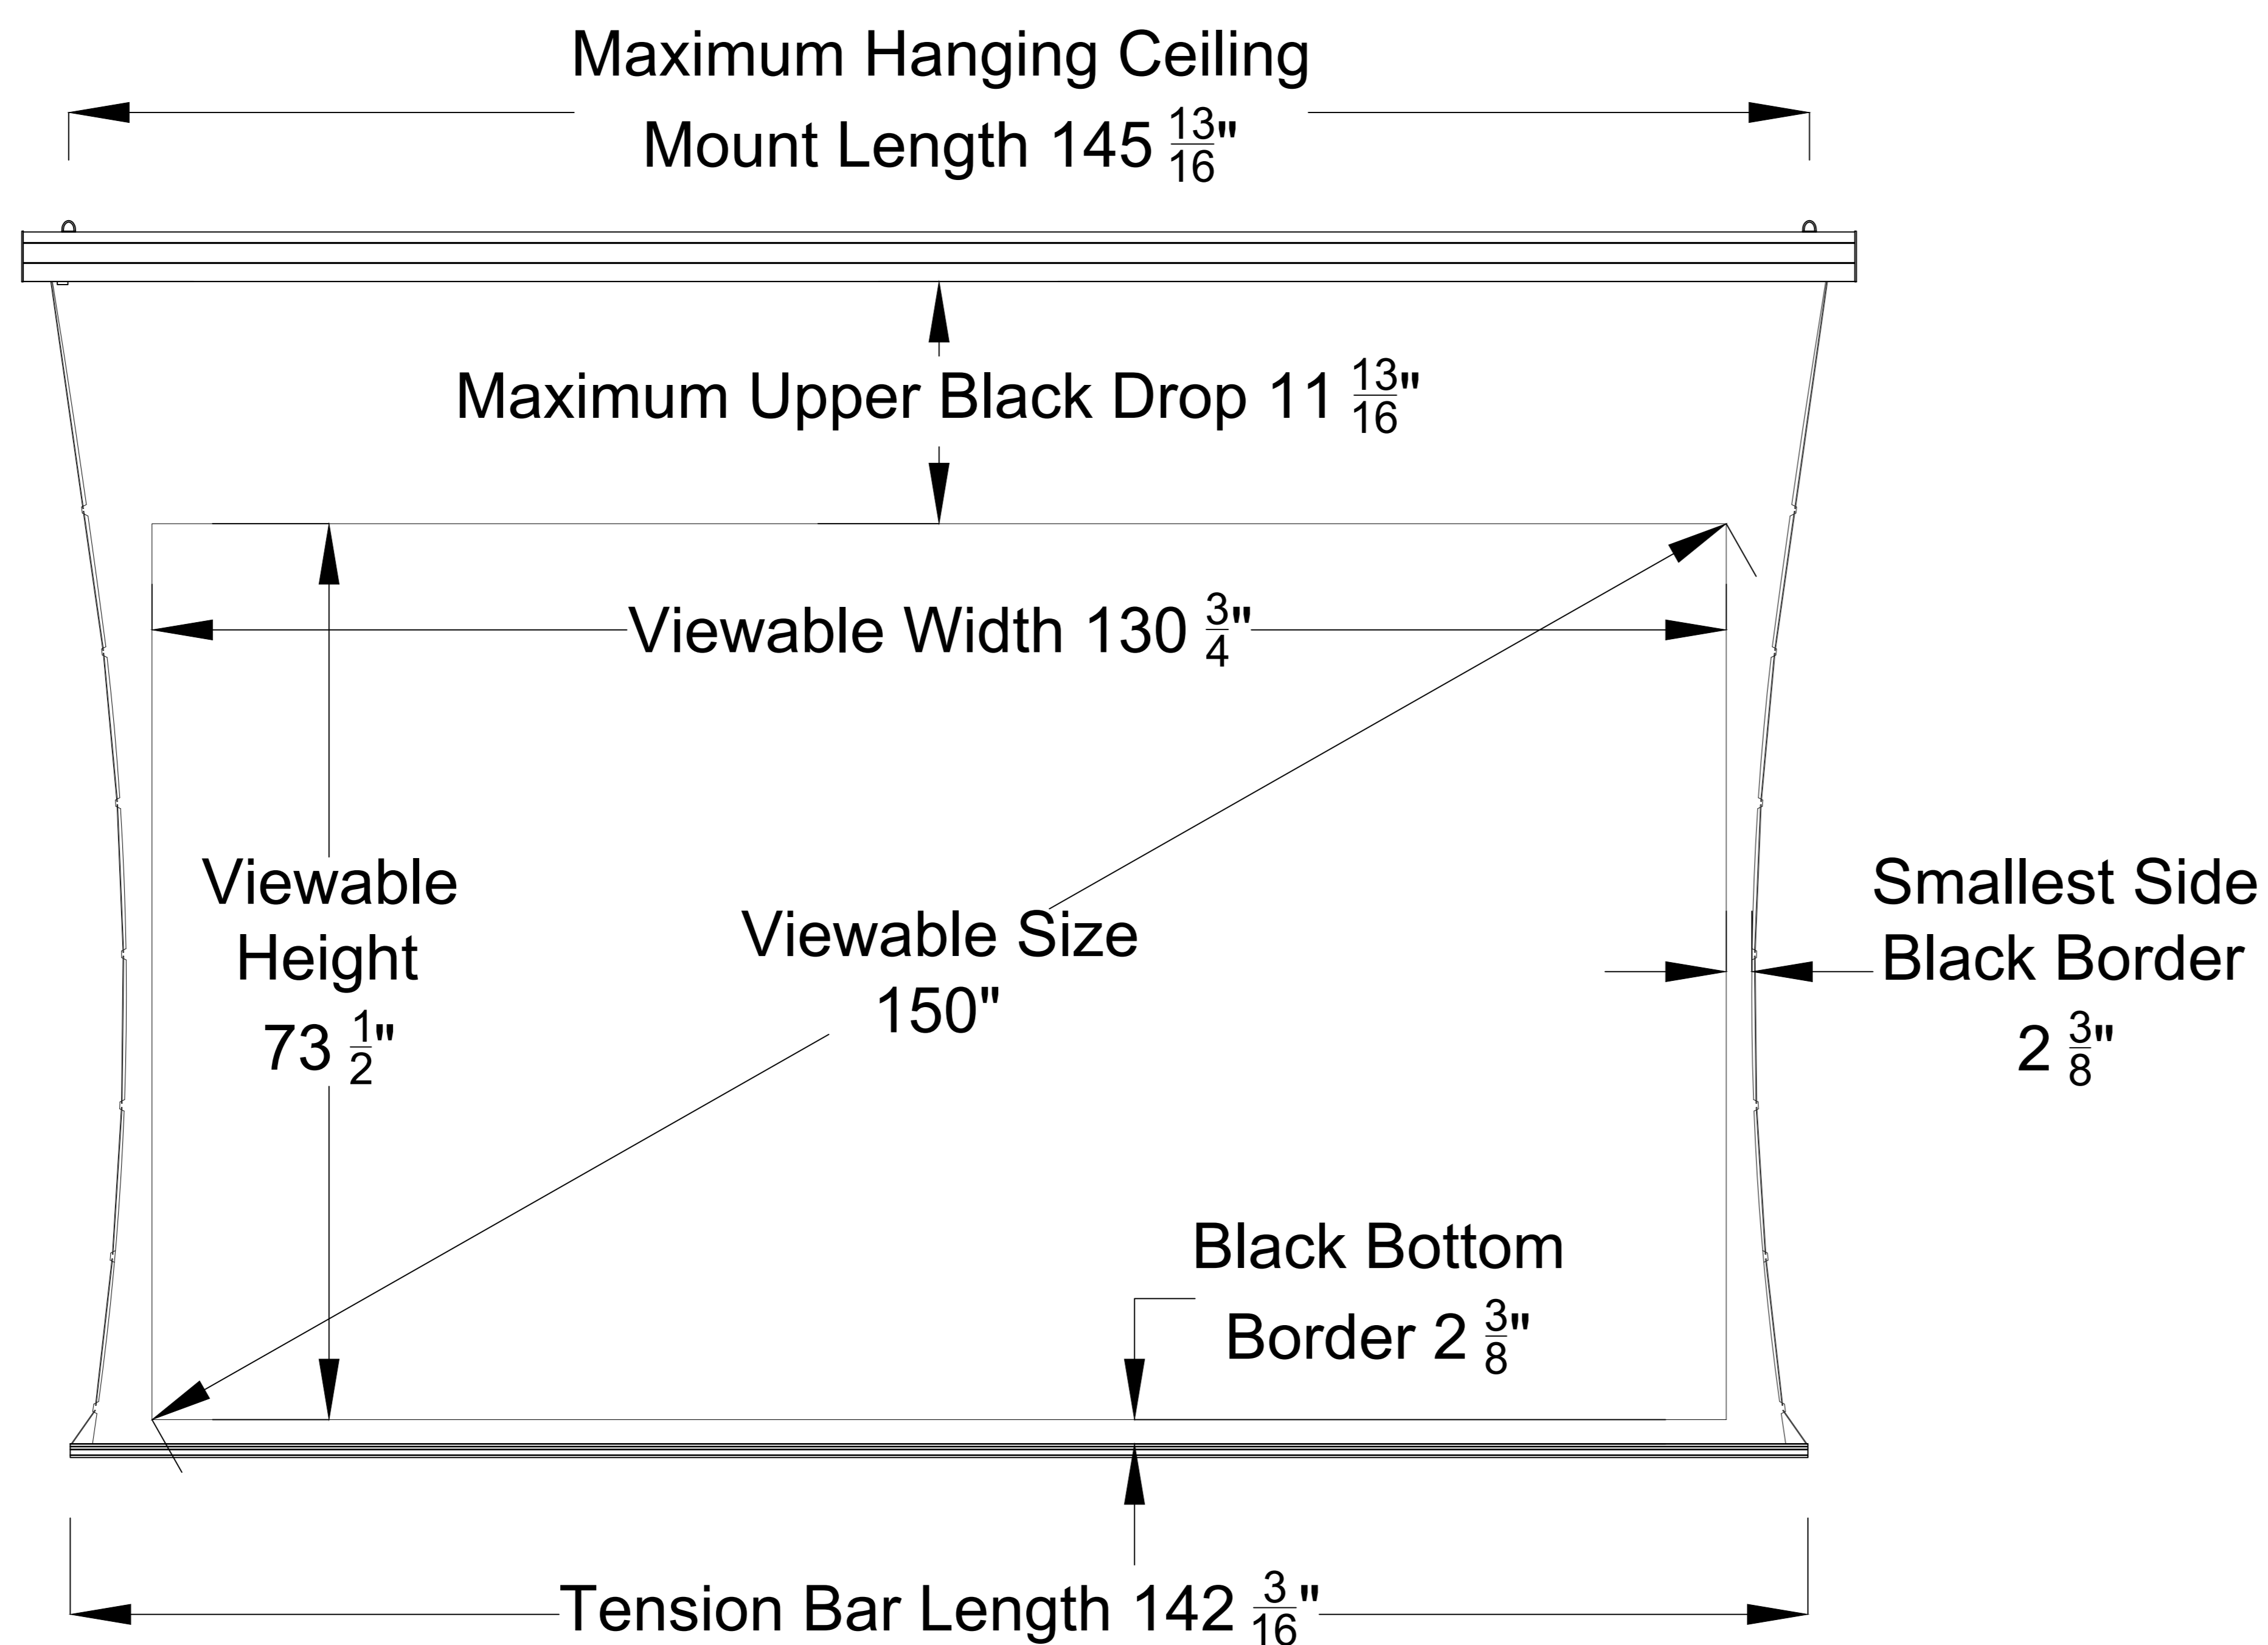

Extended View

Housing Side View

Retracted View

Reference EVO 8K Tab-Tensioned Motorized Screen 150" 16:9

Product Model: EV8K-T3-150-1.0

not to scale

Page 1 of 3

Left Side of Housing

Power Cord

Wired Trigger Port
 Wall Control Port
 Learn Key

Mounting Bracket

Holes for ceiling mount

Lip that latches onto housing

Holes for wall mount

Reference EVO 8K Tab-Tensioned Motorized Screen 150" 16:9

Product Model: EV8K-T3-150-1.0

not to scale

Page 2 of 3

Mounting Diagrams

Wall Mount

Ceiling Mount

Hanging Ceiling Mount

Reference EVO 8K Tab-Tensioned
Motorized Screen 150" 16:9

Product Model: EV8K-T3-150-1.0

not to scale

Page 3 of 3