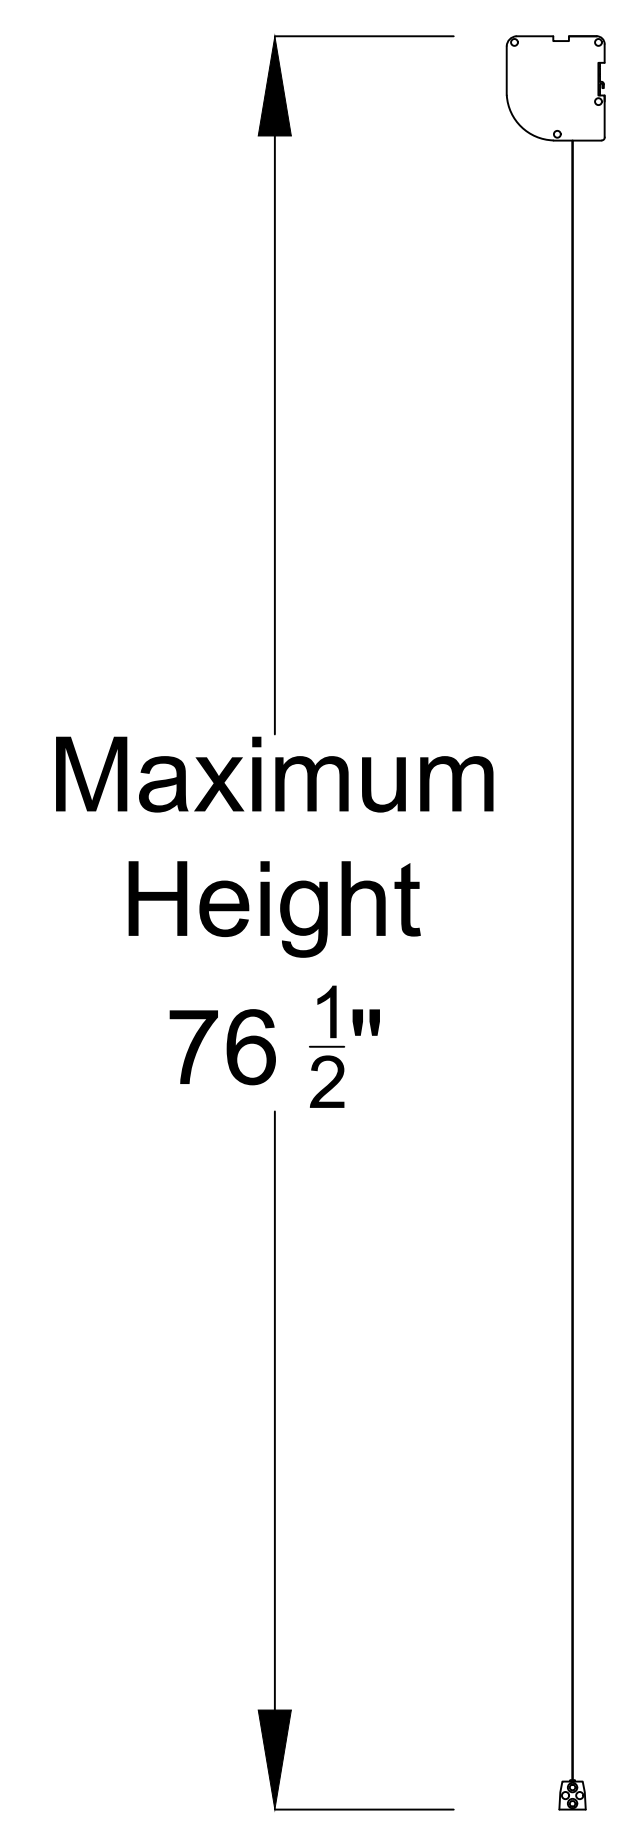

### Extended View

### Housing Side View

### Retracted View

5 4 3 2 1

Reference EVO 8K Tab-Tensioned Motorized Screen 92" 16:9

Product Model: EV8K-T3-92-1.0

not to scale

Page 1 of 3

C  
B  
A

C  
B  
A

Holes for wall mount

Reference EVO 8K Tab-Tensioned Motorized Screen 92" 16:9

Product Model: EV8K-T3-92-1.0

not to scale

Page 2 of 3