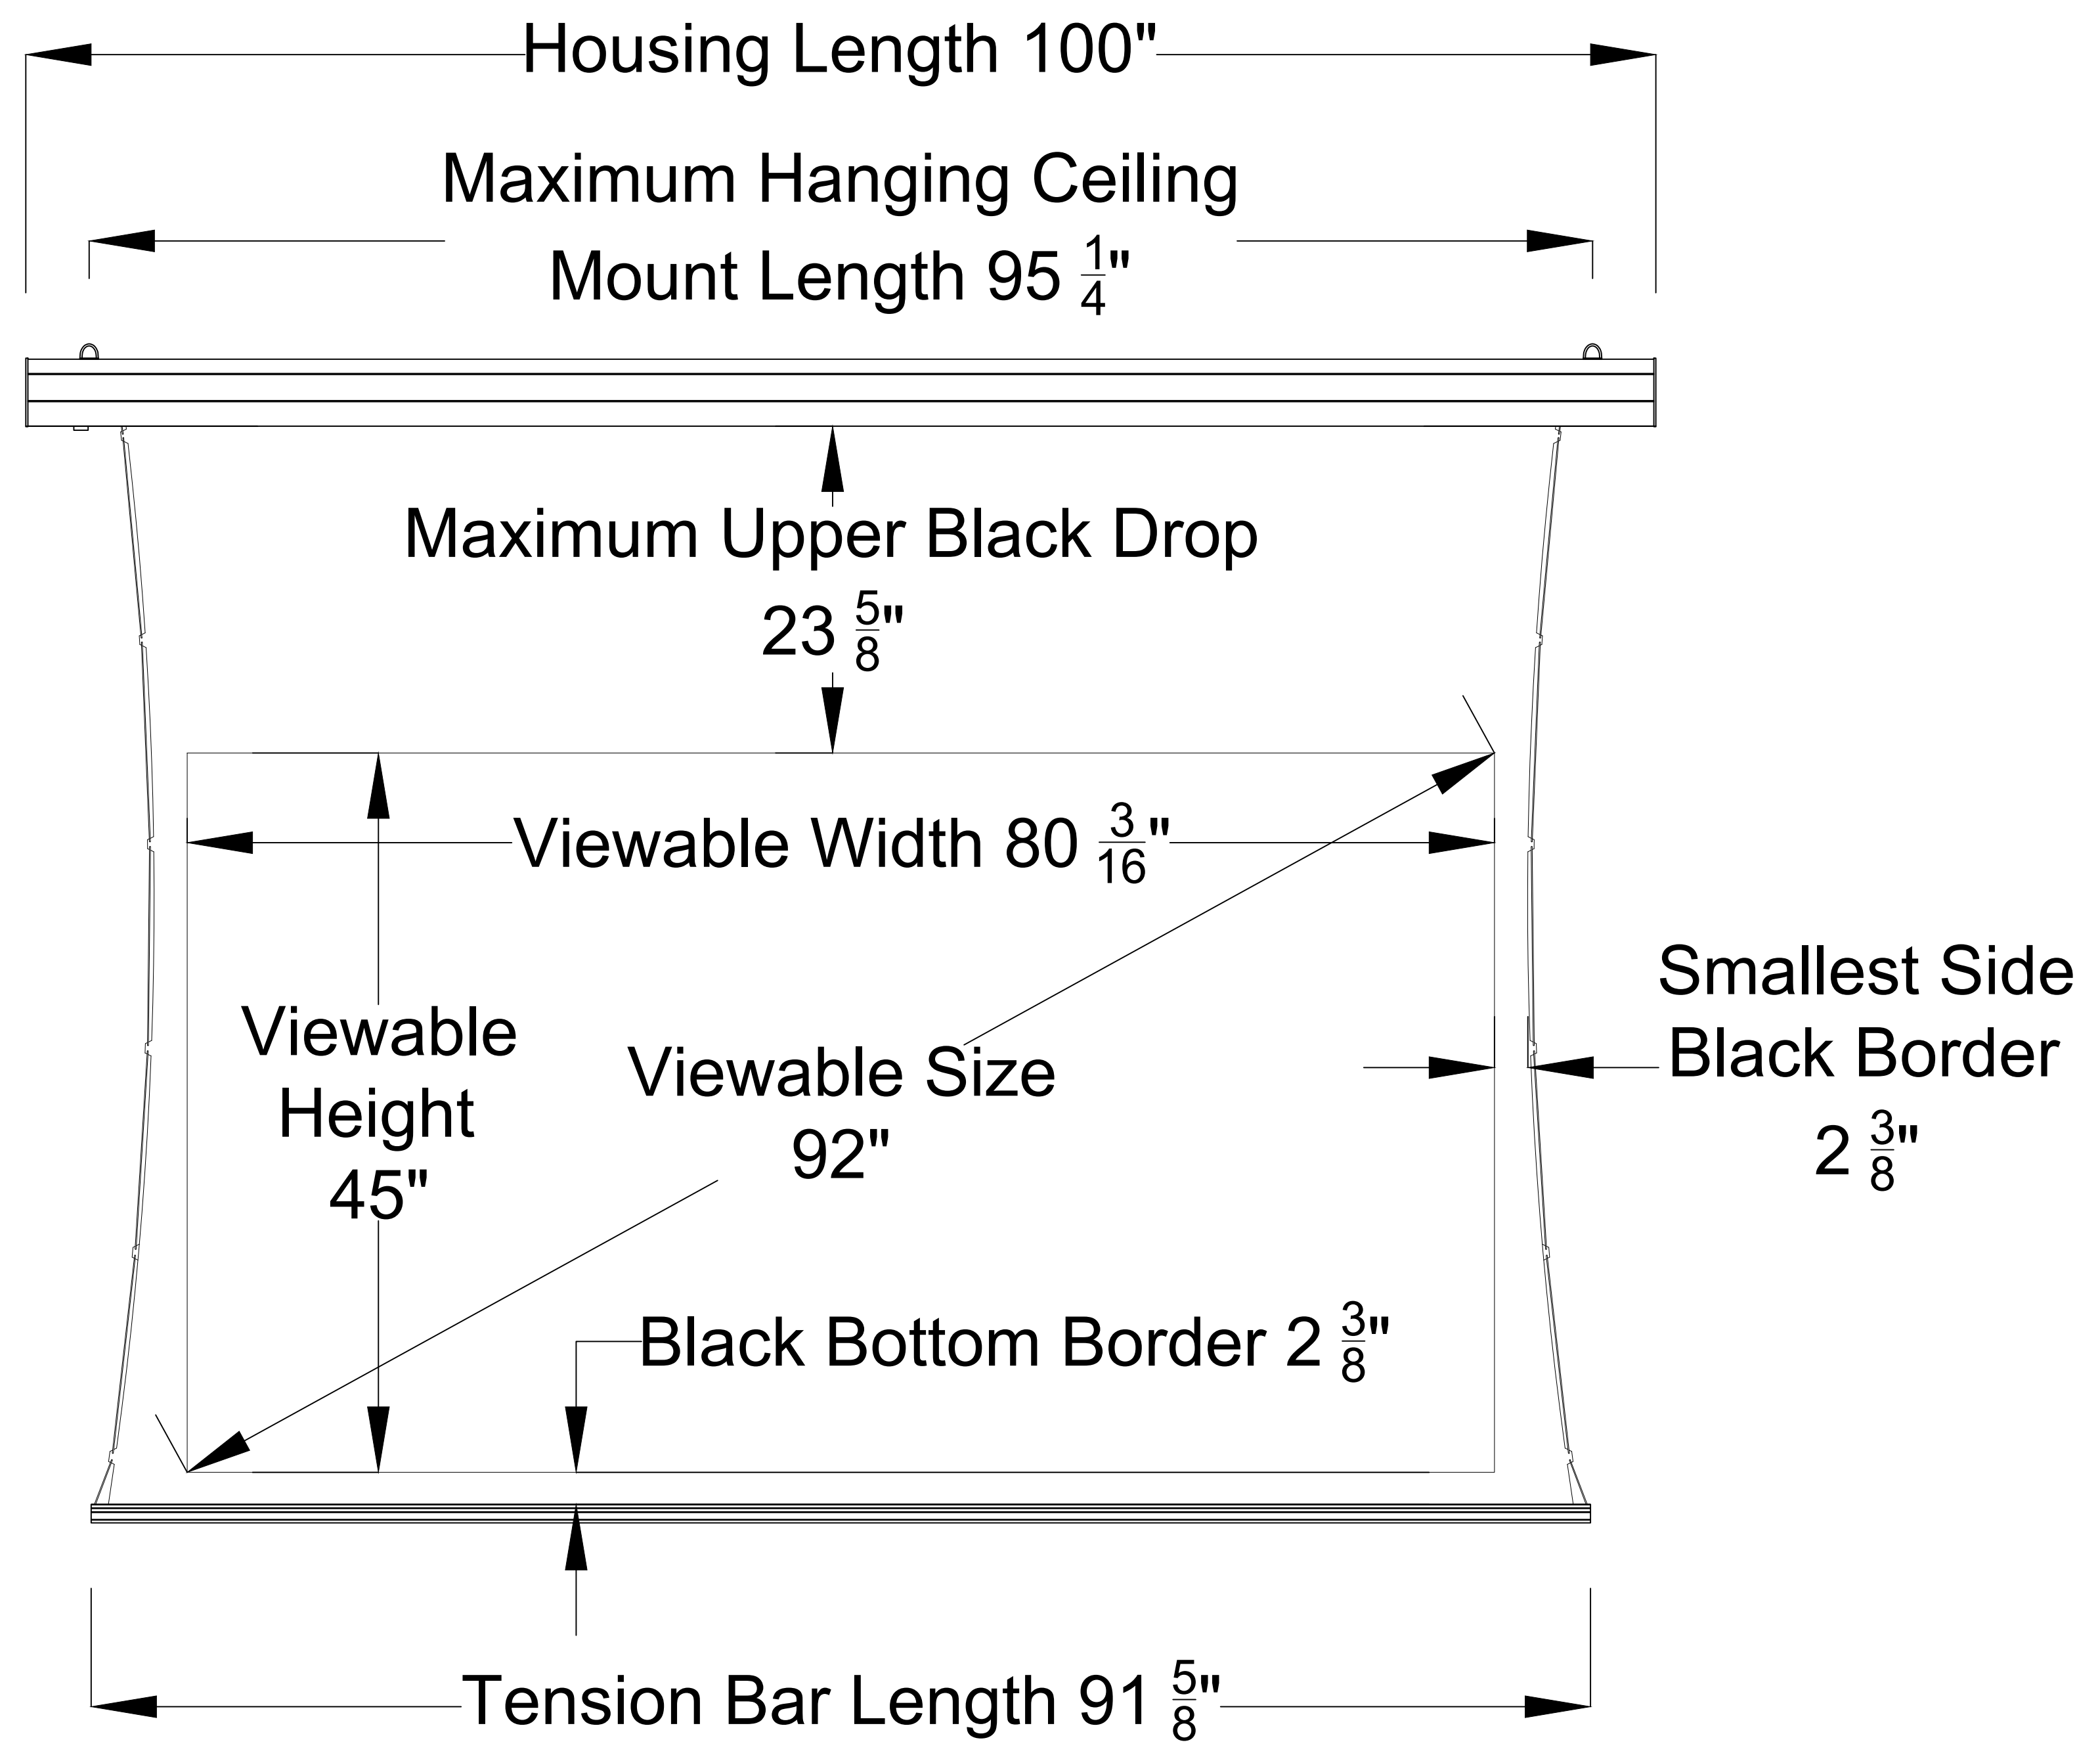

### Housing Side View

### Retracted View

5 4 3 2 1

Reference EVO 8K Tab-Tensioned Motorized Screen 92" 16:9

Product Model: EV8K-T3-92-1.0

not to scale

Page 1 of 3

C  
B  
A

C  
B  
A

Holes for wall mount

Reference EVO 8K Tab-Tensioned Motorized Screen 92" 16:9

Product Model: EV8K-T3-92-1.0

not to scale

Page 2 of 3

### Wall Mount