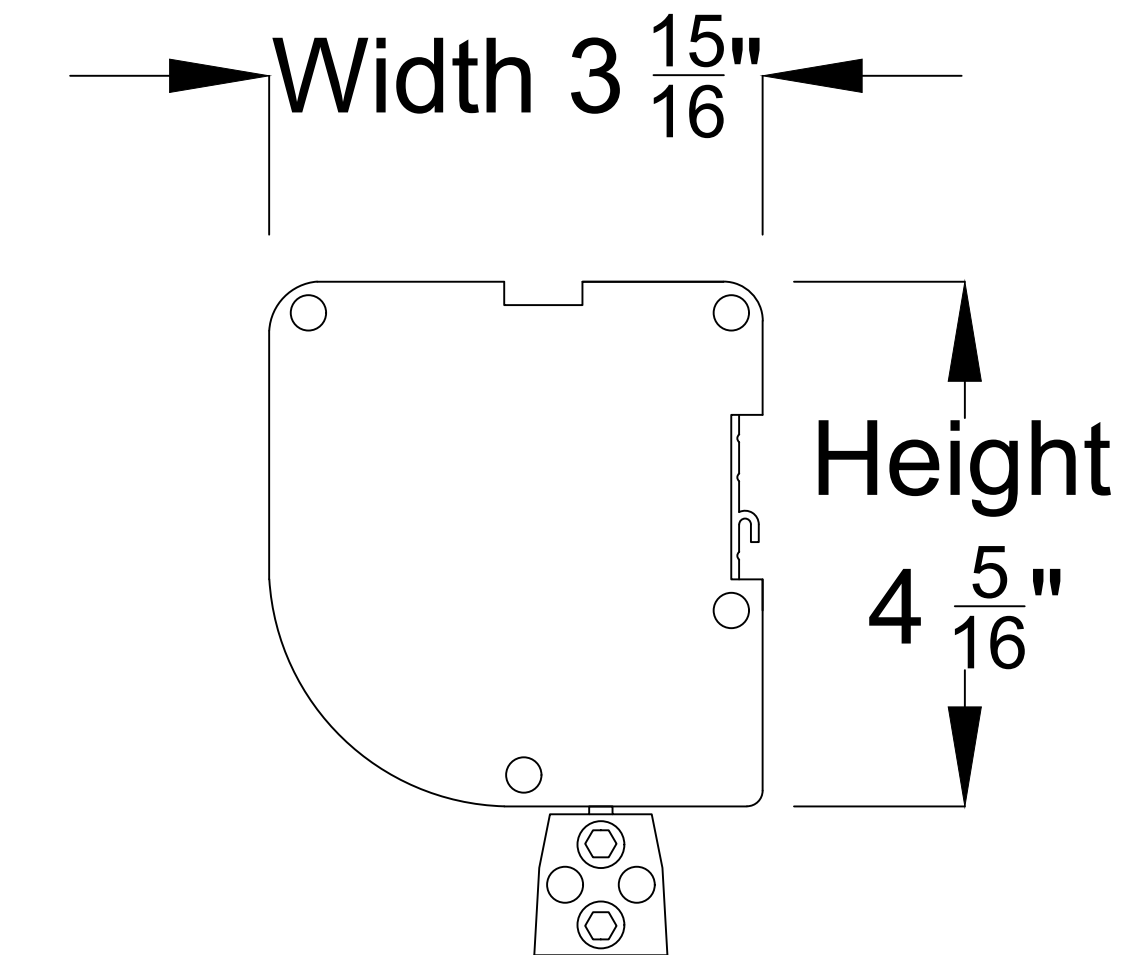

### Housing Side View

### Retracted View

5 4 3 2 1

Reference EVO 8K Tab-Tensioned Motorized Screen 92" 16:9

Product Model: EV8K-T3-92-1.0

not to scale

Page 1 of 3

C  
B  
A

C  
B  
A

Holes for wall mount

Reference EVO 8K Tab-Tensioned Motorized Screen 92" 16:9

Product Model: EV8K-T3-92-1.0

not to scale

Page 2 of 3