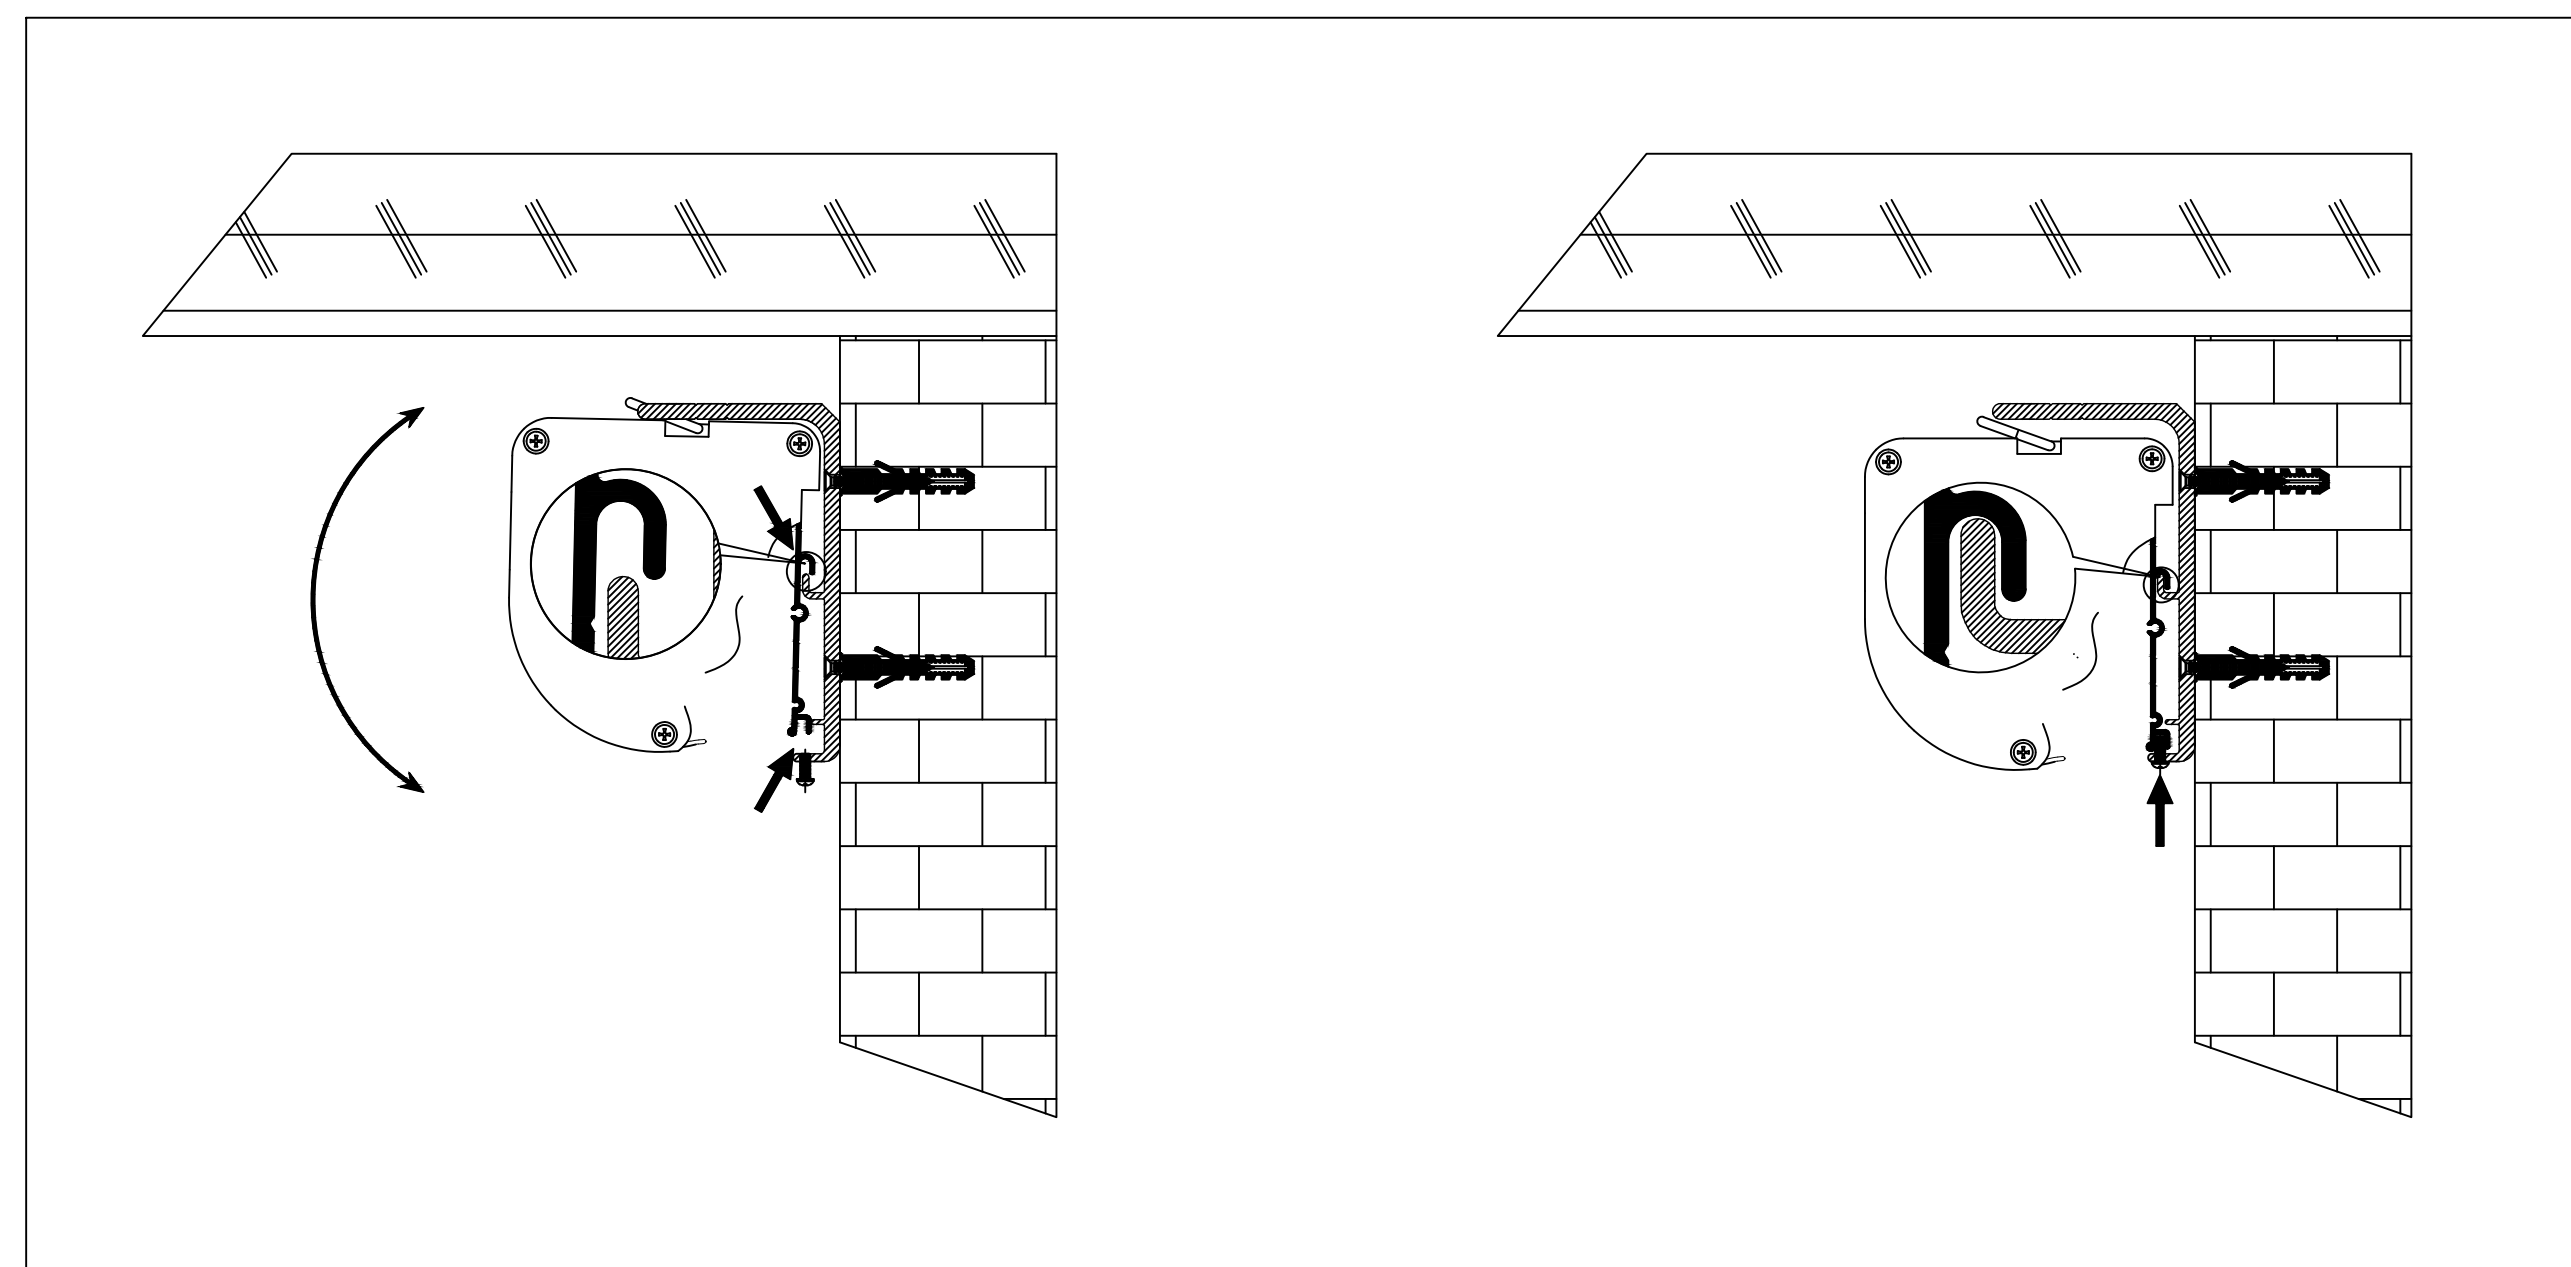

Mounting Diagrams

Wall Mount