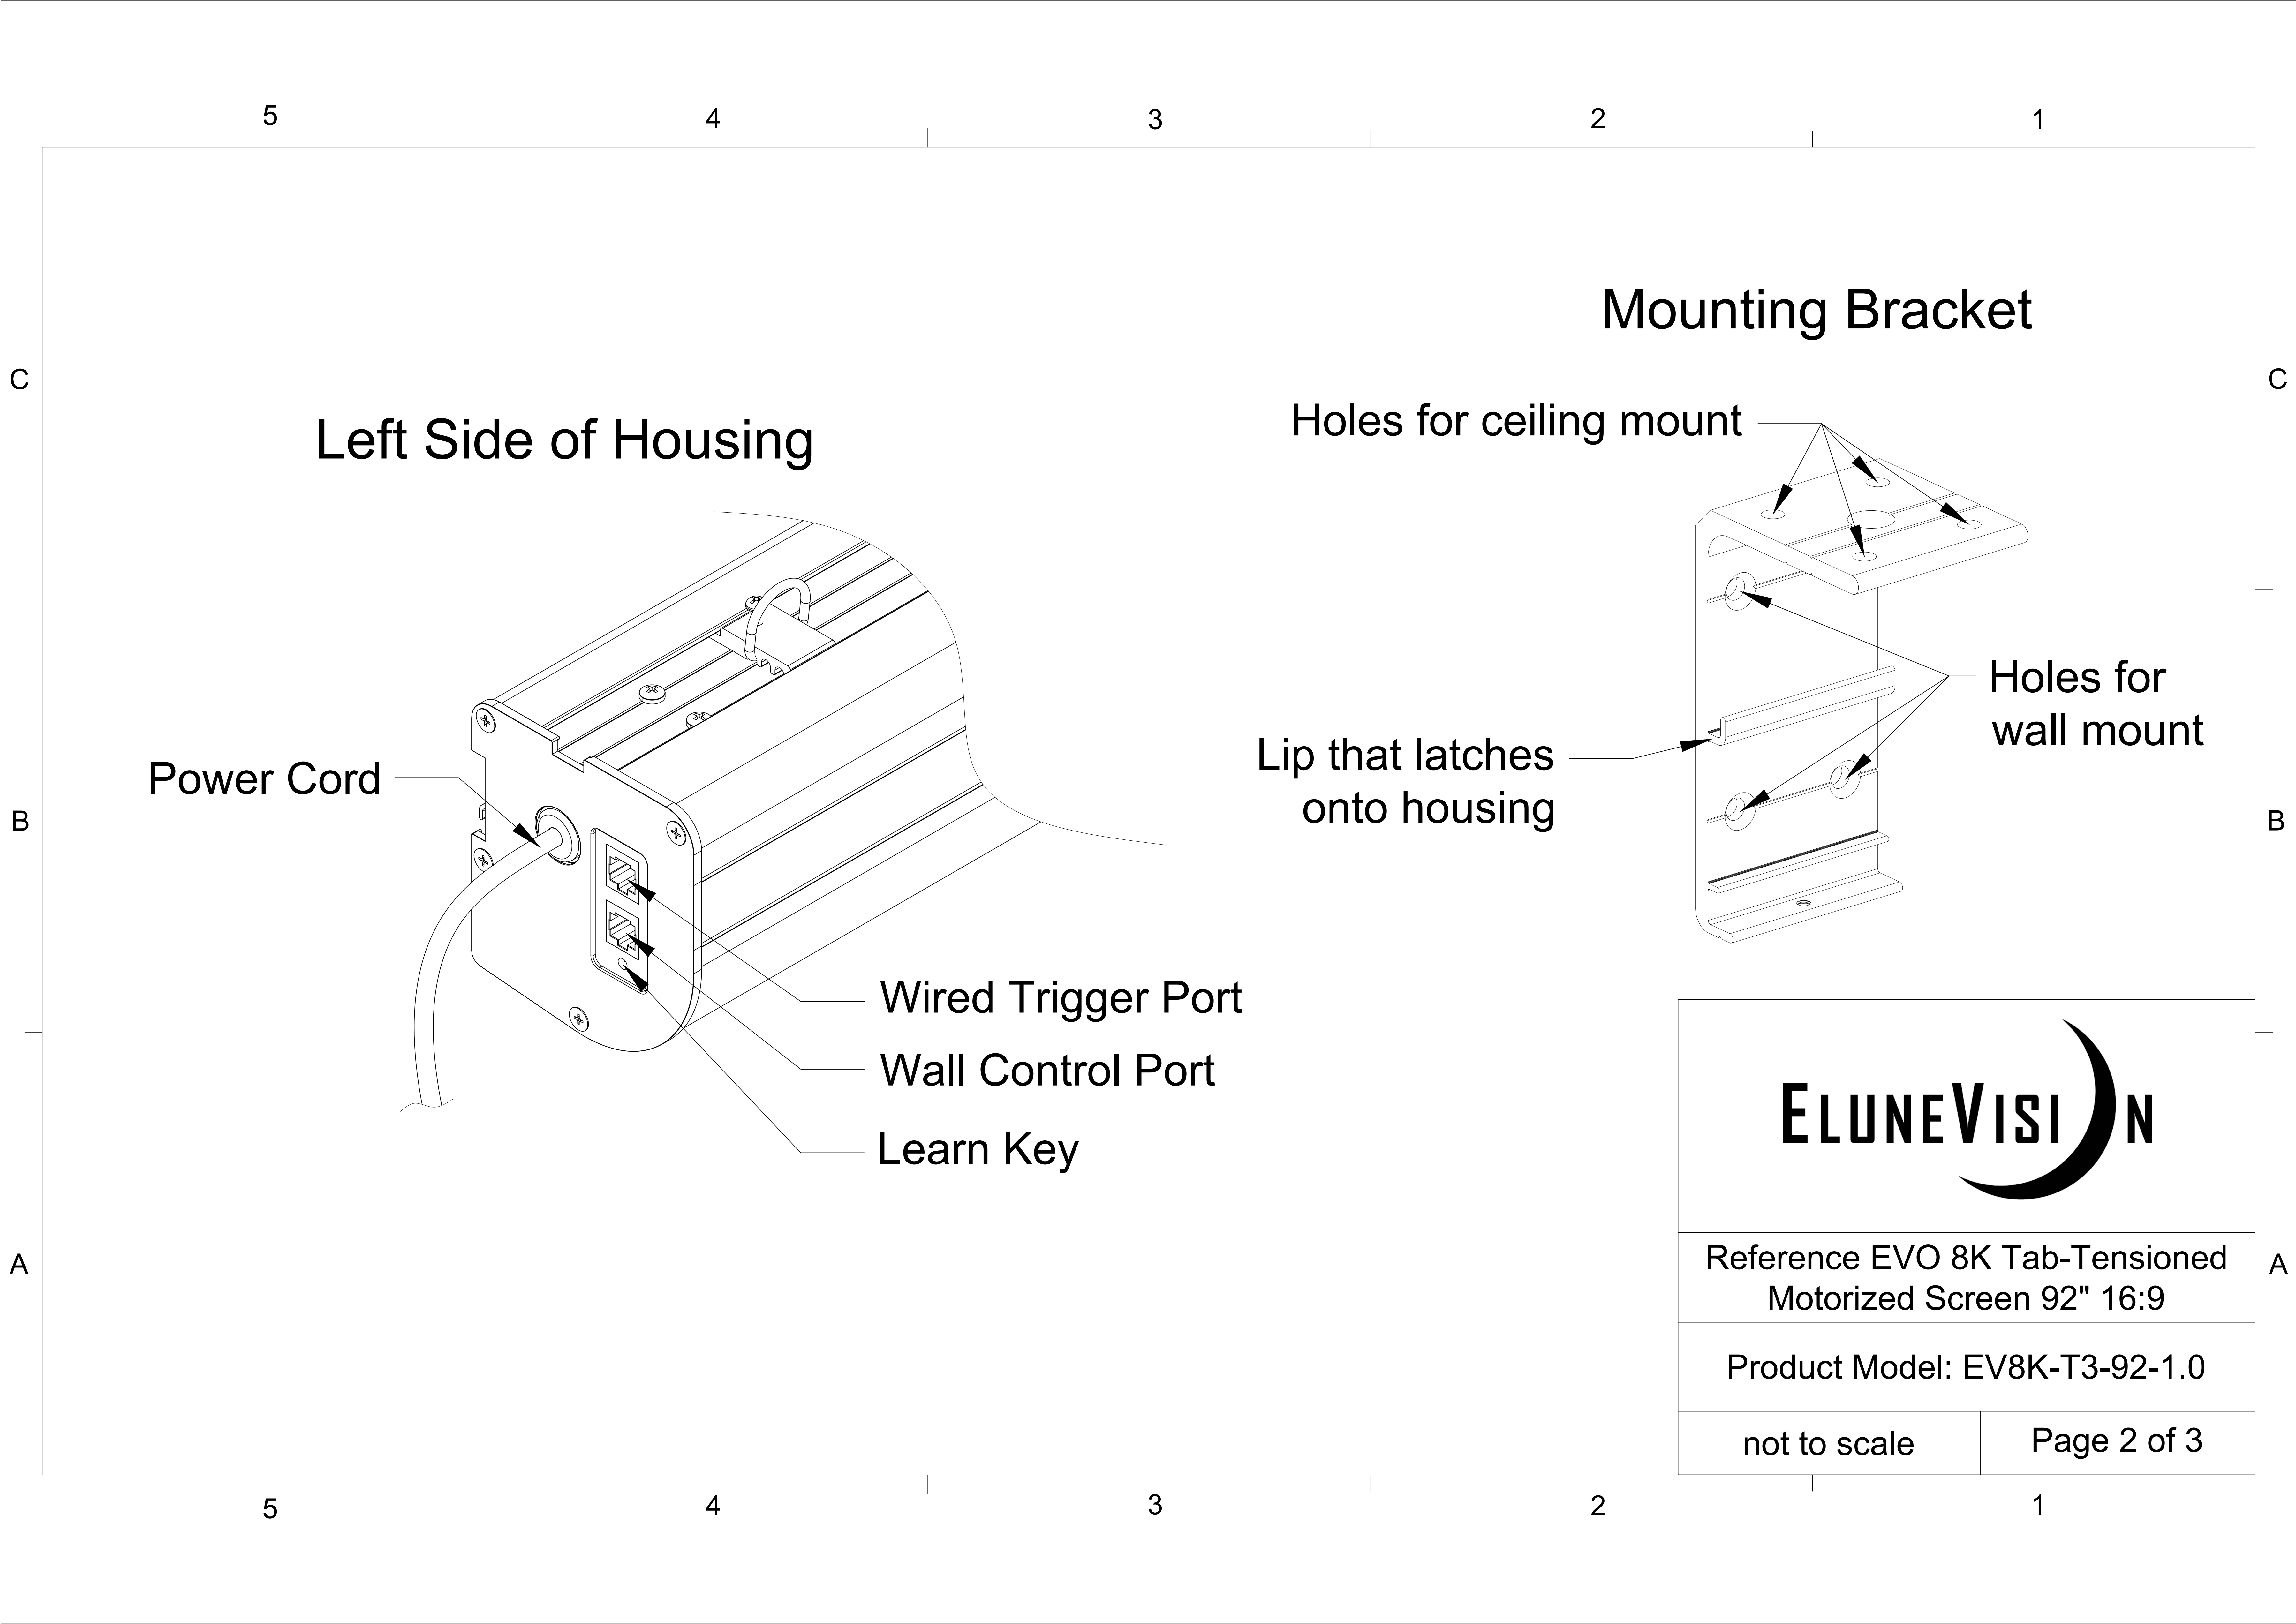

### Housing Side View

### Retracted View

5 4 3 2 1

Reference EVO 8K Tab-Tensioned Motorized Screen 92" 16:9

Product Model: EV8K-T3-92-1.0

not to scale

Page 1 of 3

C  
B  
A

C  
B  
A

**Left Side of Housing**

Power Cord

Wired Trigger Port

Wall Control Port

Learn Key

**Mounting Bracket**

Holes for ceiling mount

Lip that latches onto housing

Holes for wall mount

Reference EVO 8K Tab-Tensioned Motorized Screen 92" 16:9

Product Model: EV8K-T3-92-1.0

not to scale

Page 2 of 3