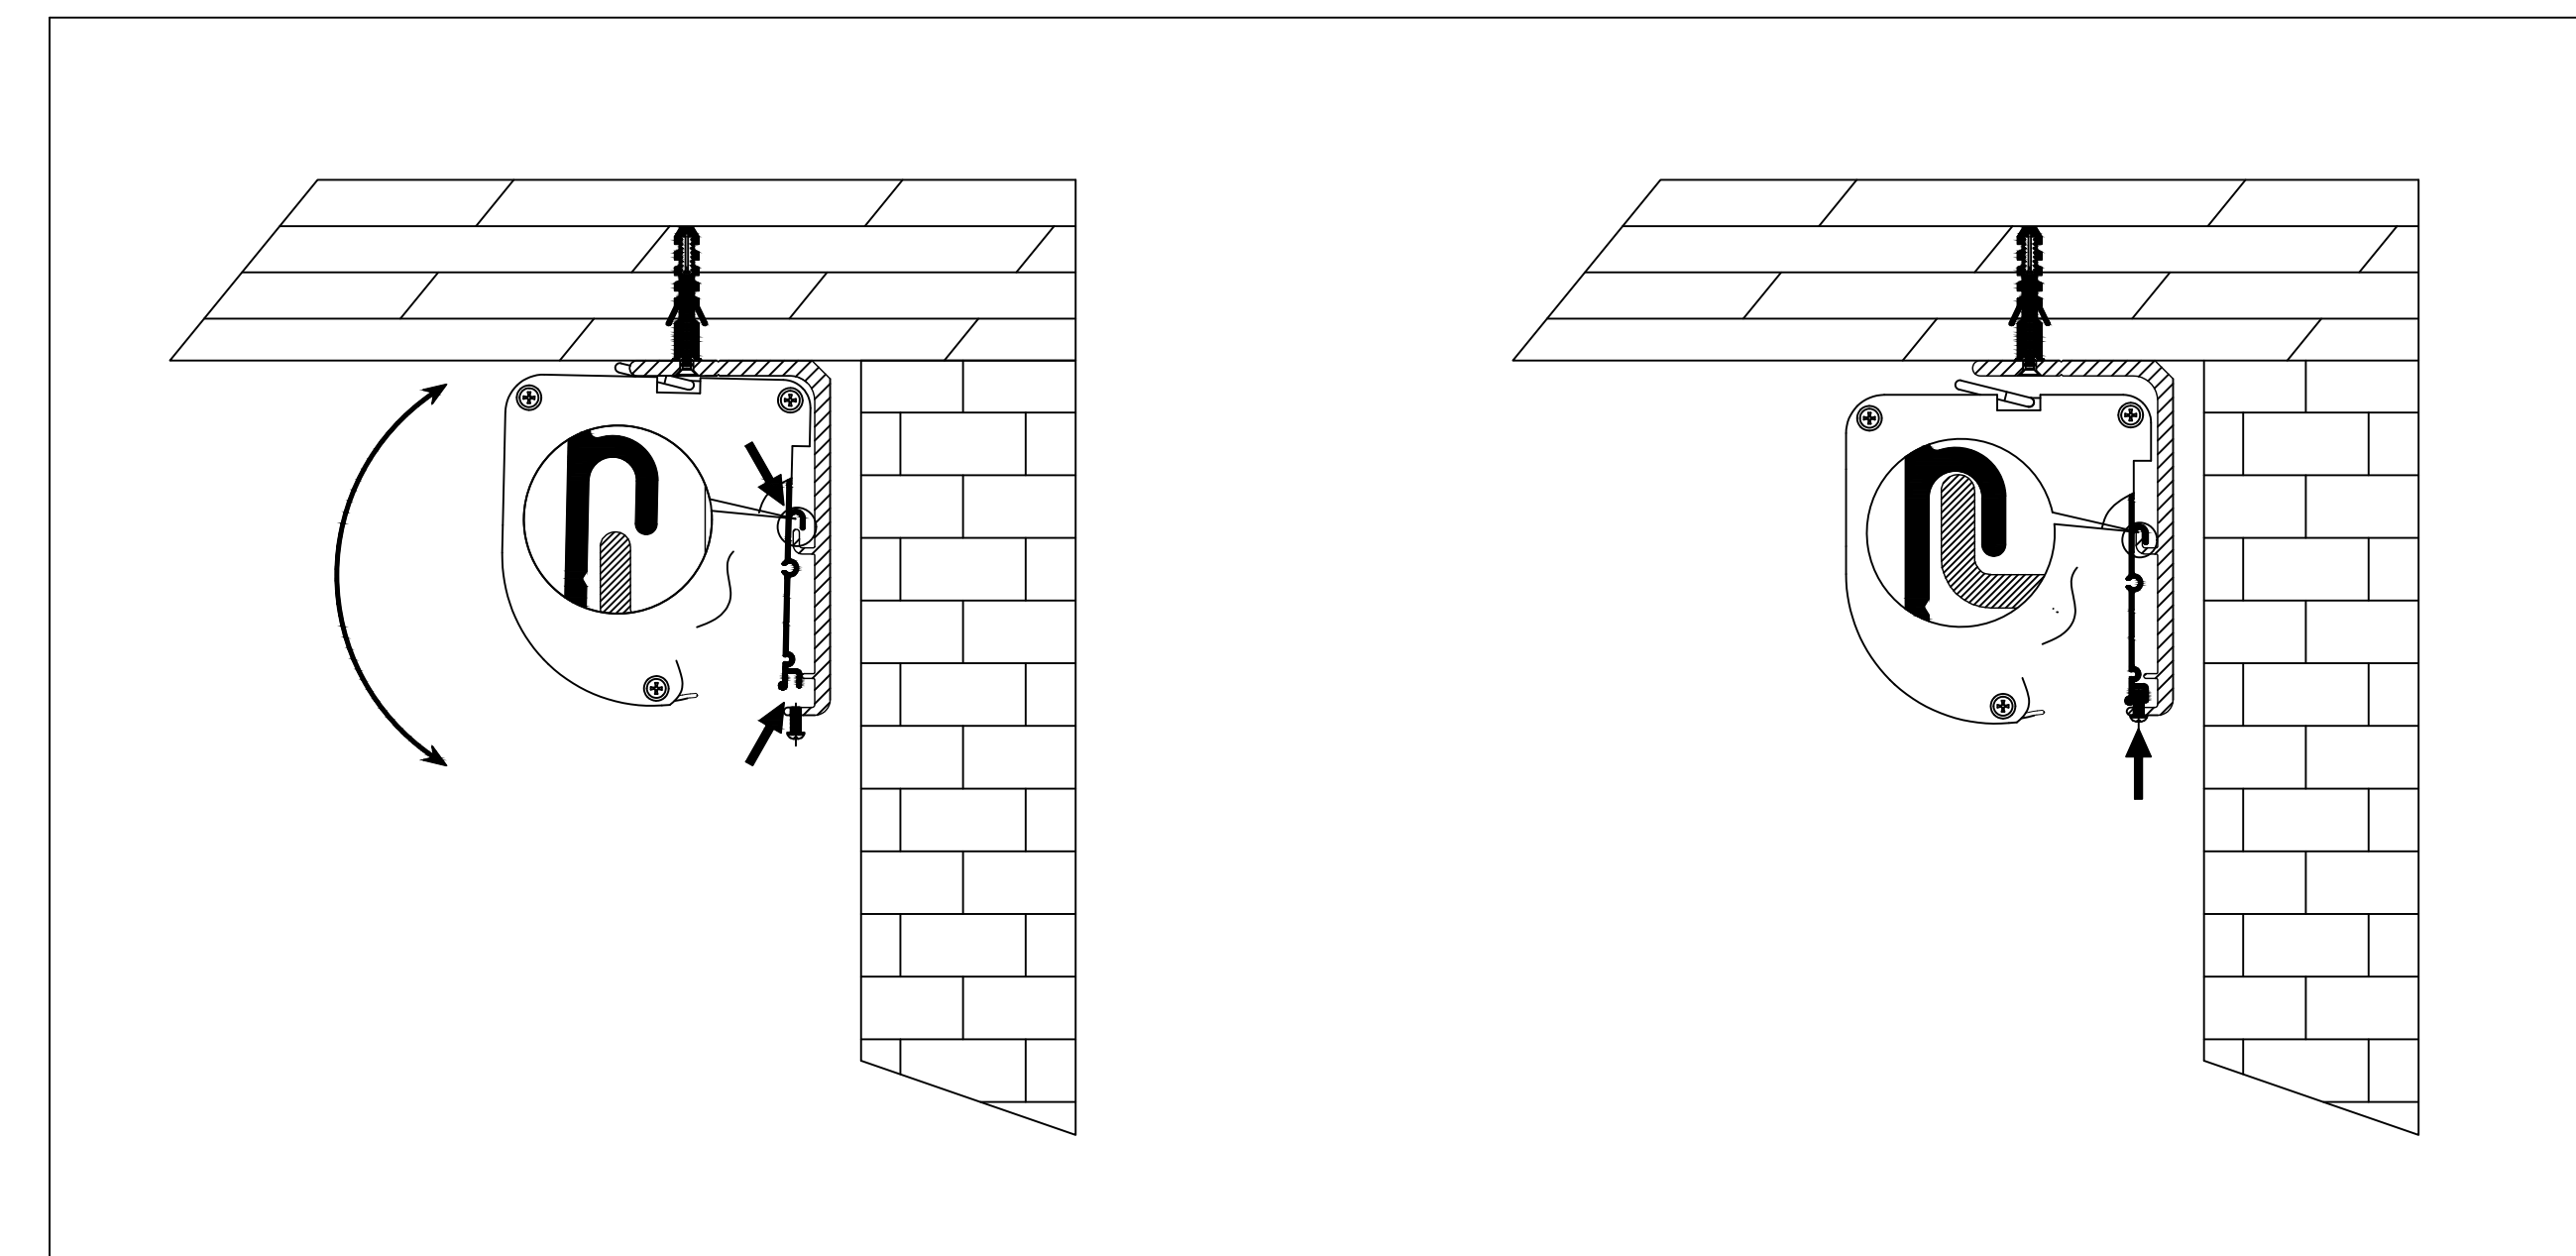

Ceiling Mount