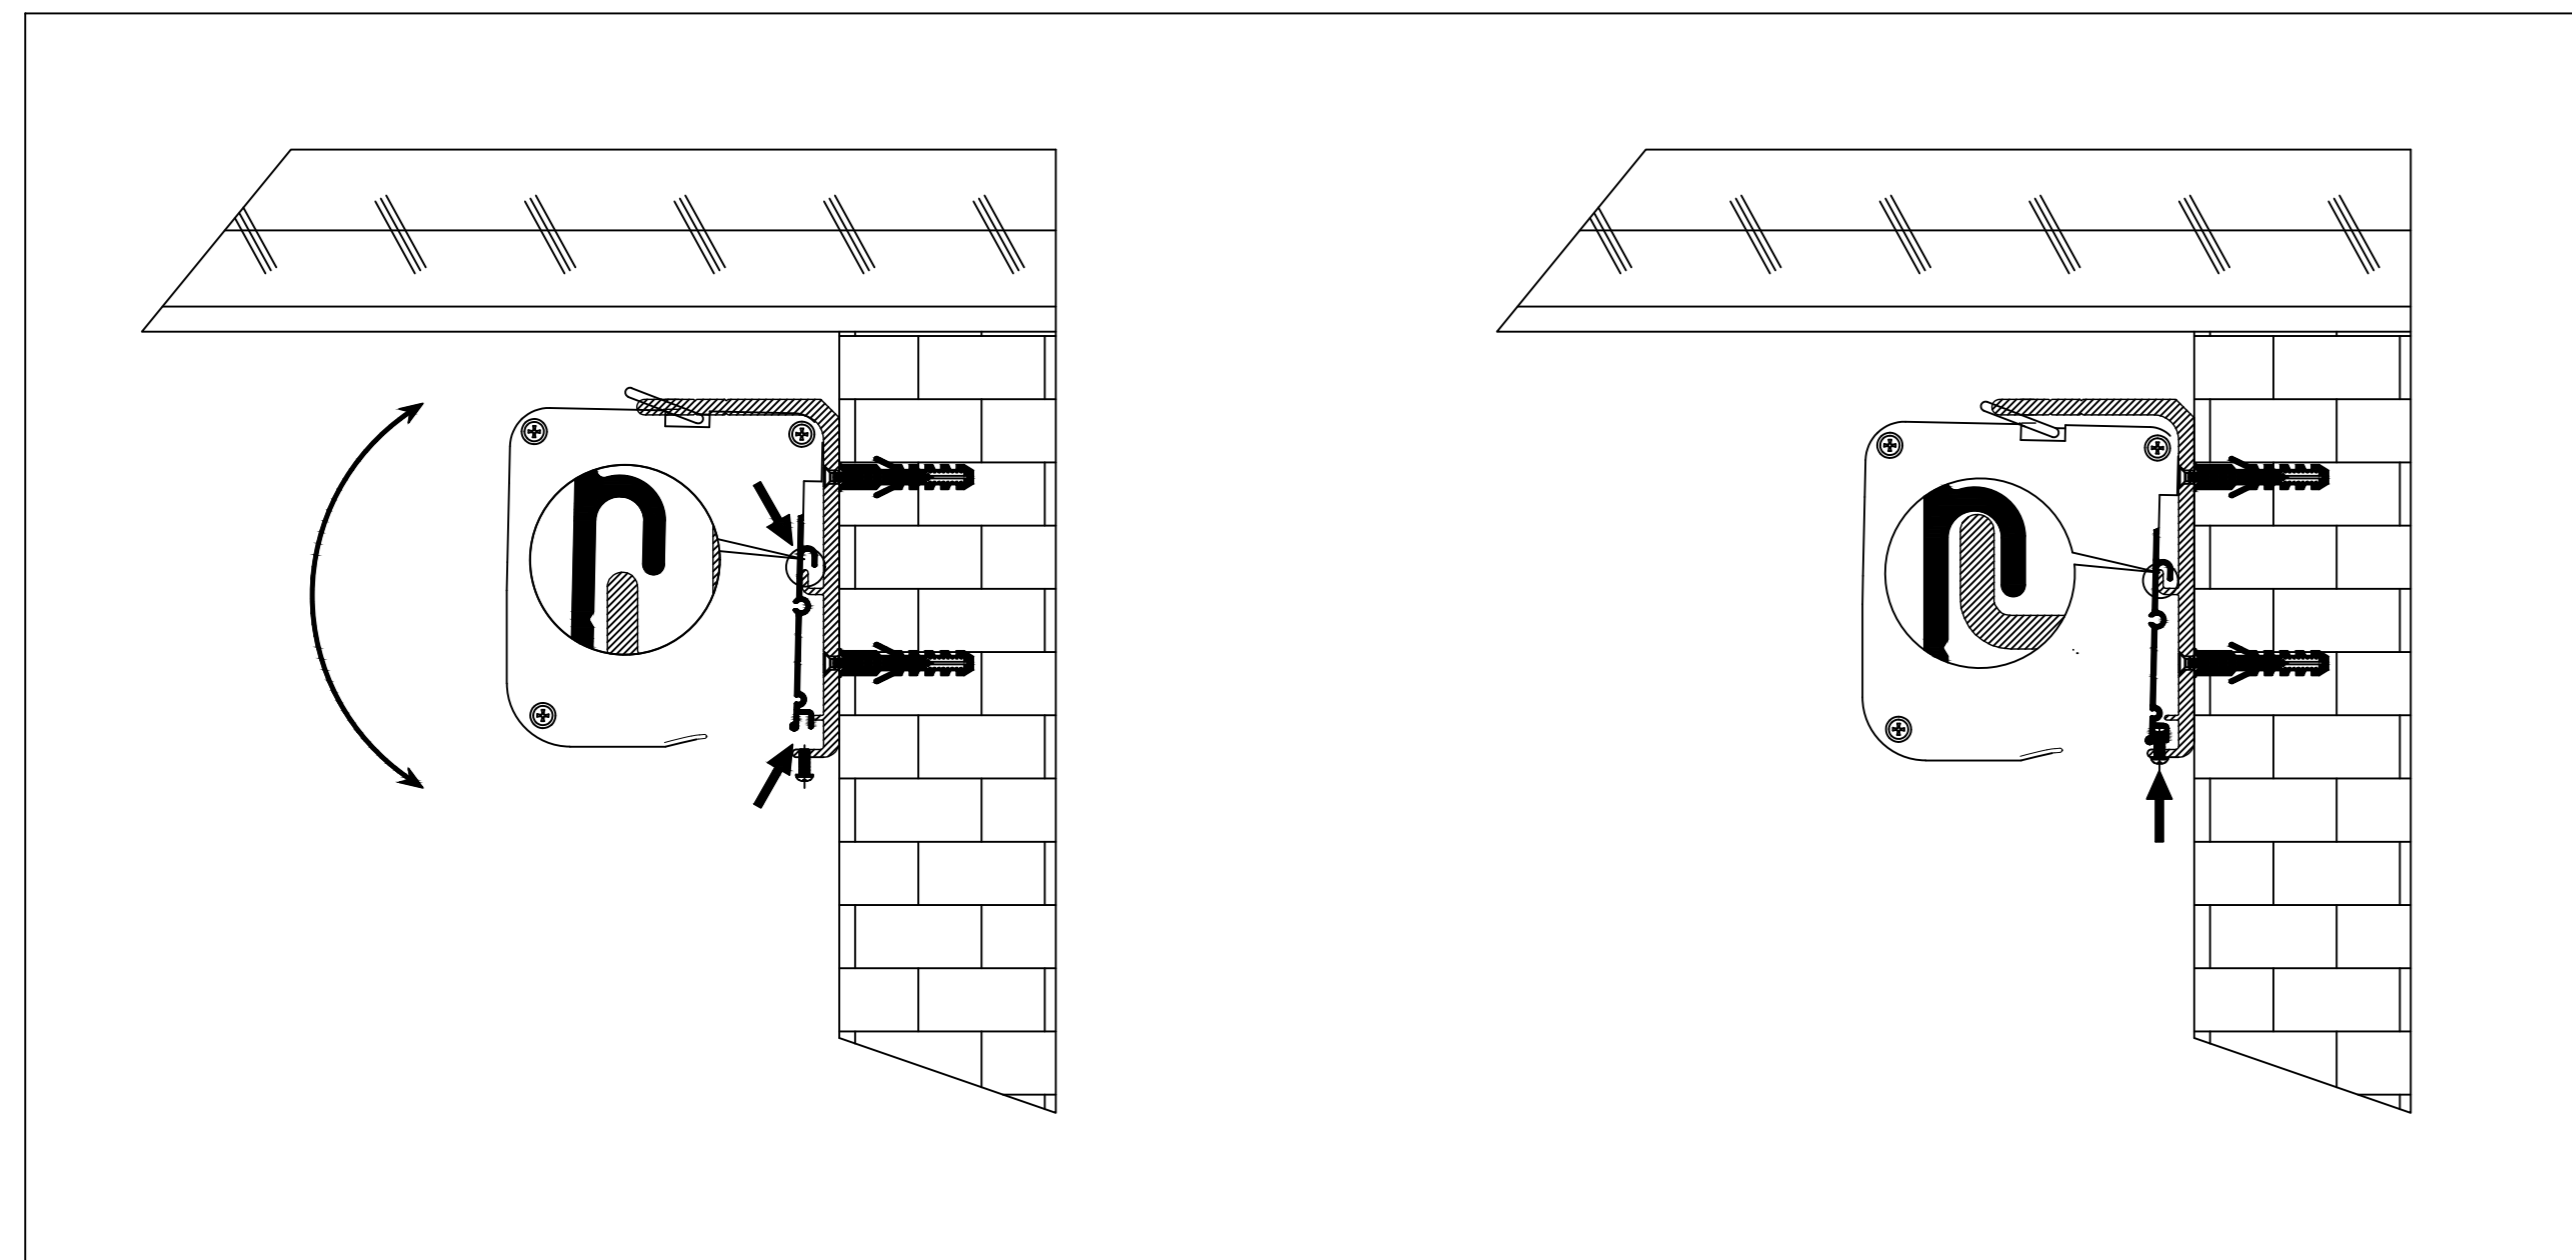

Aurora 8K EVO ALR Perforated
Tab-Tensioned Motorized Screen
100" 16:9

Product Model: EV8K-T3P-100-1.25

not to scale

Page 2 of 3

Mounting Diagrams

Wall Mount

Ceiling Mount

Hanging Ceiling Mount

Aurora 8K EVO ALR Perforated
Tab-Tensioned Motorized Screen
100" 16:9

Product Model: EV8K-T3P-100-1.25

not to scale

Page 3 of 3