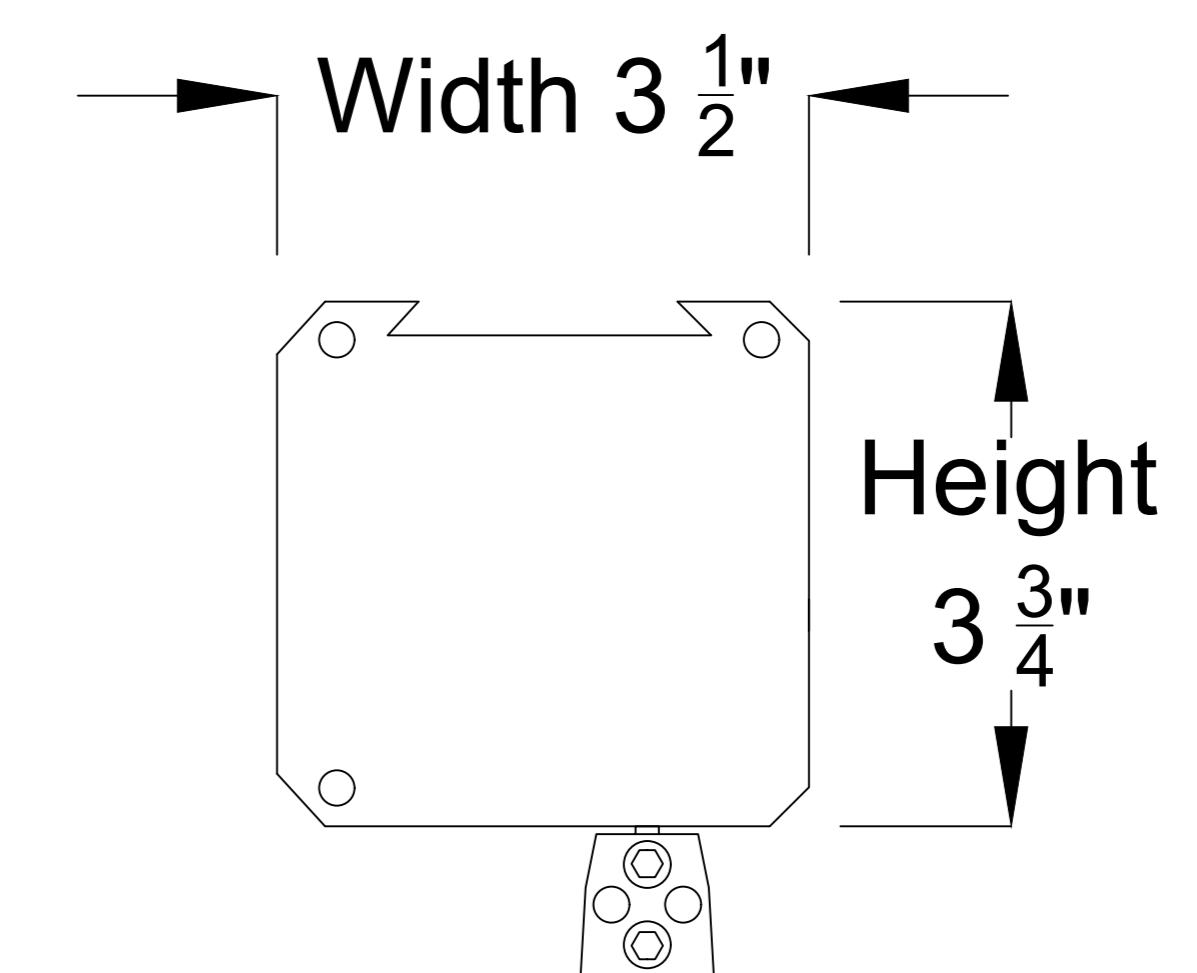

Extended View

Housing Side View

Retracted View

ELUNEVISION

Aurora 8K EVO ALR Perforated
Tab-Tensioned Motorized Screen
100" 16:9

Product Model: EV8K-T3P-100-1.25

not to scale

Page 1 of 3

Aurora 8K EVO ALR Perforated
Tab-Tensioned Motorized Screen
100" 16:9

Product Model: EV8K-T3P-100-1.25

not to scale

Page 2 of 3

Mounting Diagrams

Wall Mount

Ceiling Mount

Hanging Ceiling Mount

Aurora 8K EVO ALR Perforated
Tab-Tensioned Motorized Screen
100" 16:9

Product Model: EV8K-T3P-100-1.25

not to scale

Page 3 of 3