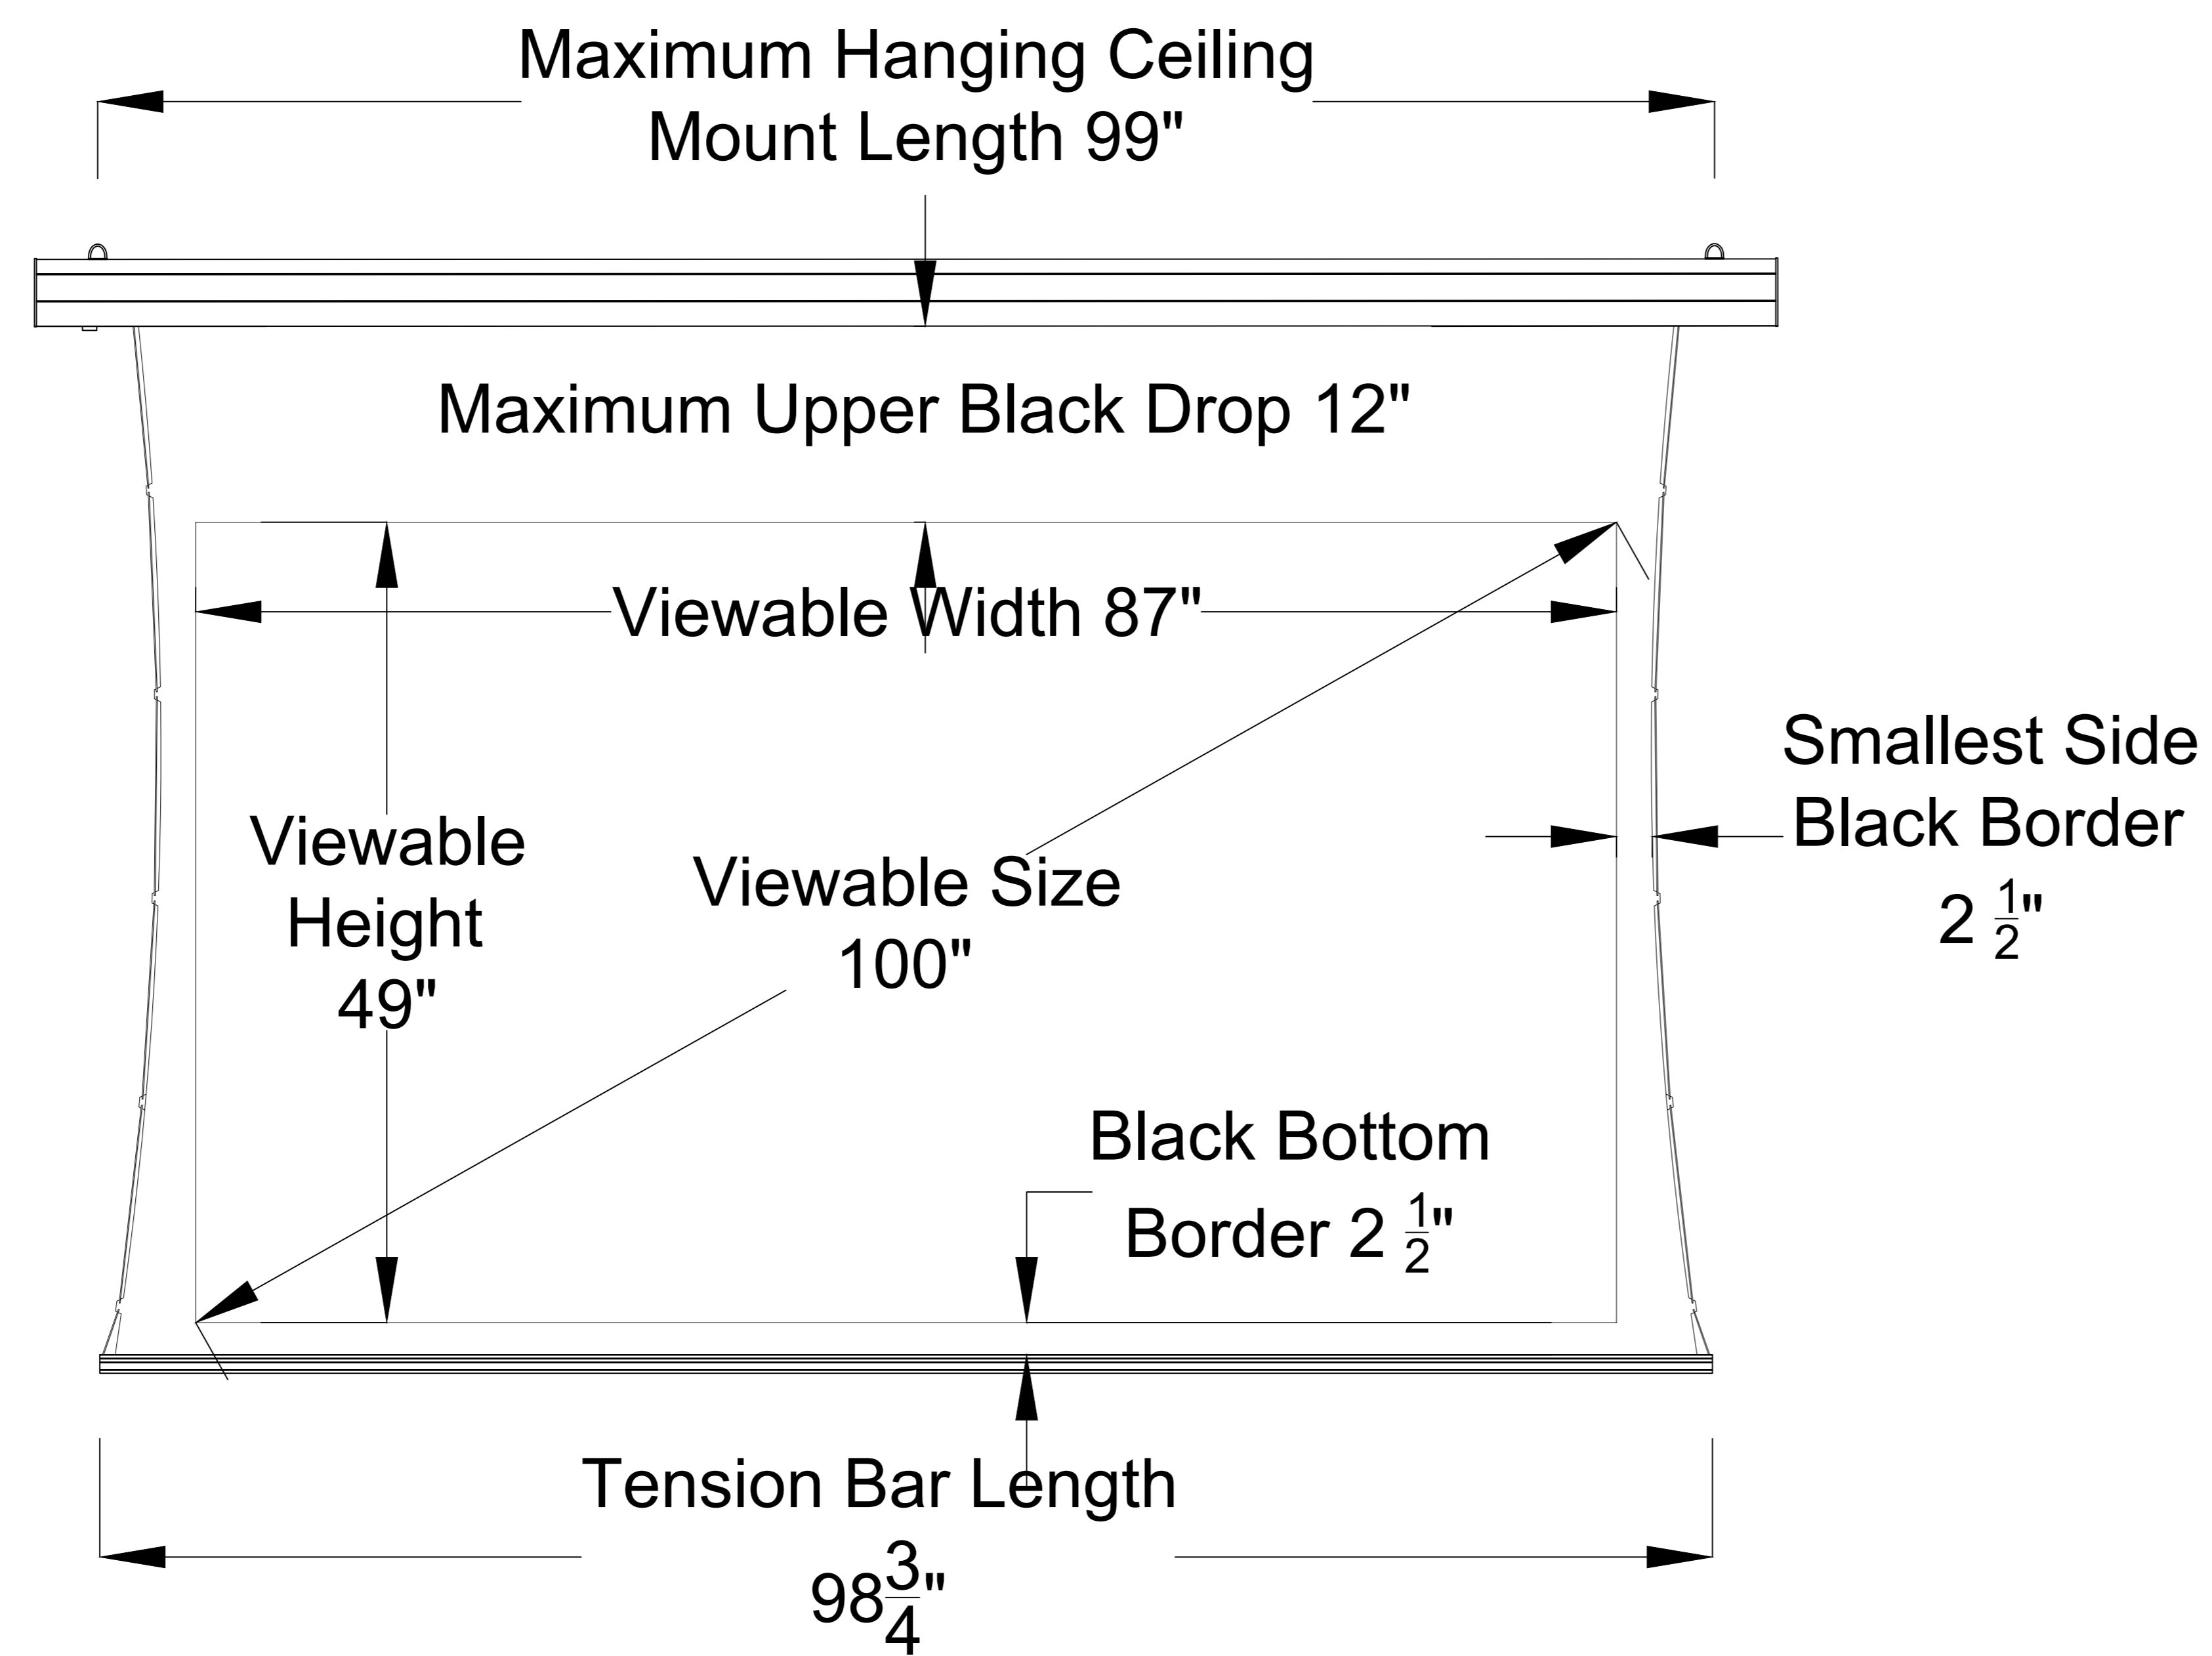

Extended View

Housing Side View

Retracted View

ELUNEVISION

Aurora 8K EVO ALR Perforated
Tab-Tensioned Motorized Screen
100" 16:9

Product Model: EV8K-T3P-100-1.25

not to scale

Page 1 of 3

Aurora 8K EVO ALR Perforated
Tab-Tensioned Motorized Screen
100" 16:9

Product Model: EV8K-T3P-100-1.25

not to scale

Page 2 of 3

Mounting Diagrams

Wall Mount

Ceiling Mount

Hanging Ceiling Mount

Aurora 8K EVO ALR Perforated
Tab-Tensioned Motorized Screen
100" 16:9

Product Model: EV8K-T3P-100-1.25

not to scale

Page 3 of 3