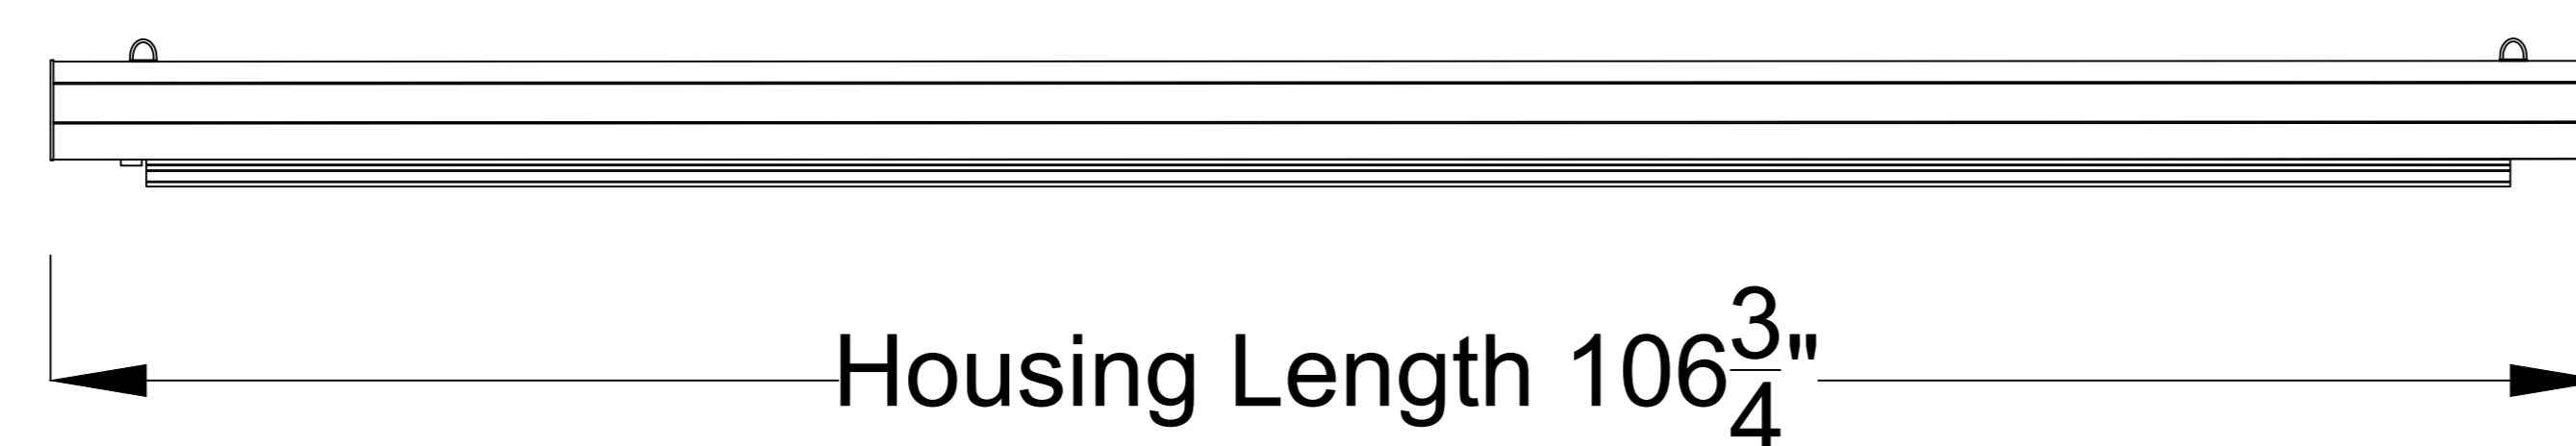

Extended View

Housing Side View

Retracted View

ELUNEVISION

Aurora 8K EVO ALR Perforated
Tab-Tensioned Motorized Screen
100" 16:9

Product Model: EV8K-T3P-100-1.25

not to scale

Page 1 of 3

Aurora 8K EVO ALR Perforated
Tab-Tensioned Motorized Screen
100" 16:9

Product Model: EV8K-T3P-100-1.25

not to scale

Page 2 of 3

Mounting Diagrams

Wall Mount

Ceiling Mount

Hanging Ceiling Mount

Aurora 8K EVO ALR Perforated
Tab-Tensioned Motorized Screen
100" 16:9

Product Model: EV8K-T3P-100-1.25

not to scale

Page 3 of 3