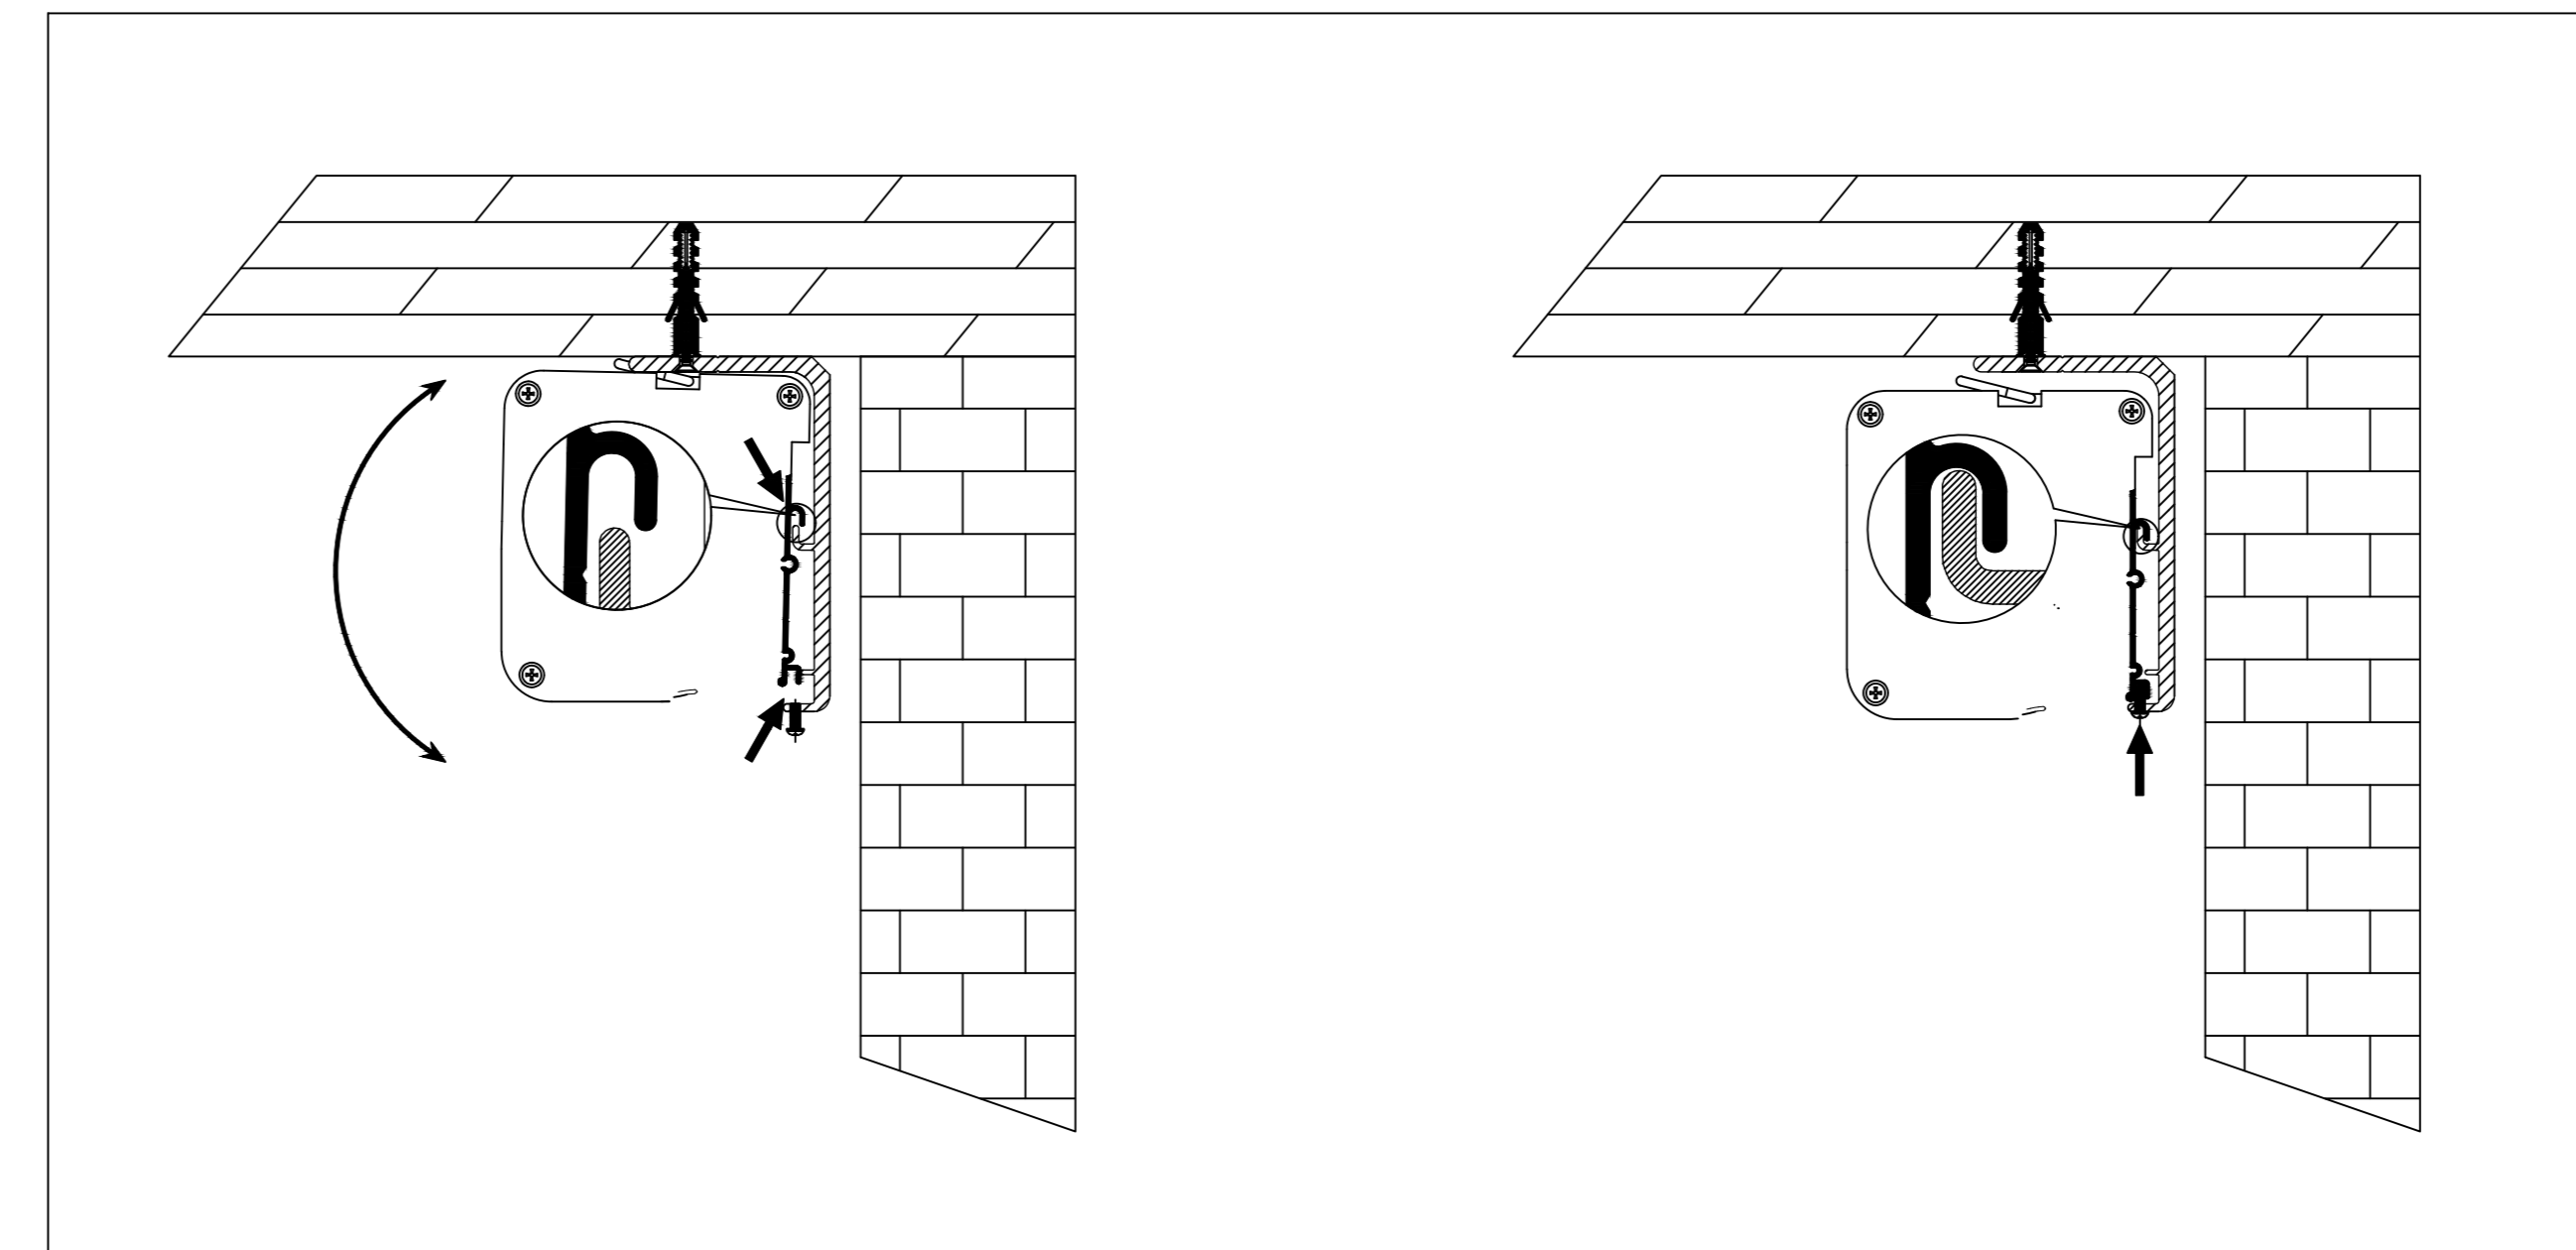

Aurora 8K EVO ALR Perforated
Tab-Tensioned Motorized Screen
100" 16:9

Product Model: EV8K-T3P-100-1.25

not to scale

Page 2 of 3

Mounting Diagrams

Wall Mount

Ceiling Mount

Hanging Ceiling Mount

Aurora 8K EVO ALR Perforated
Tab-Tensioned Motorized Screen
100" 16:9

Product Model: EV8K-T3P-100-1.25

not to scale

Page 3 of 3