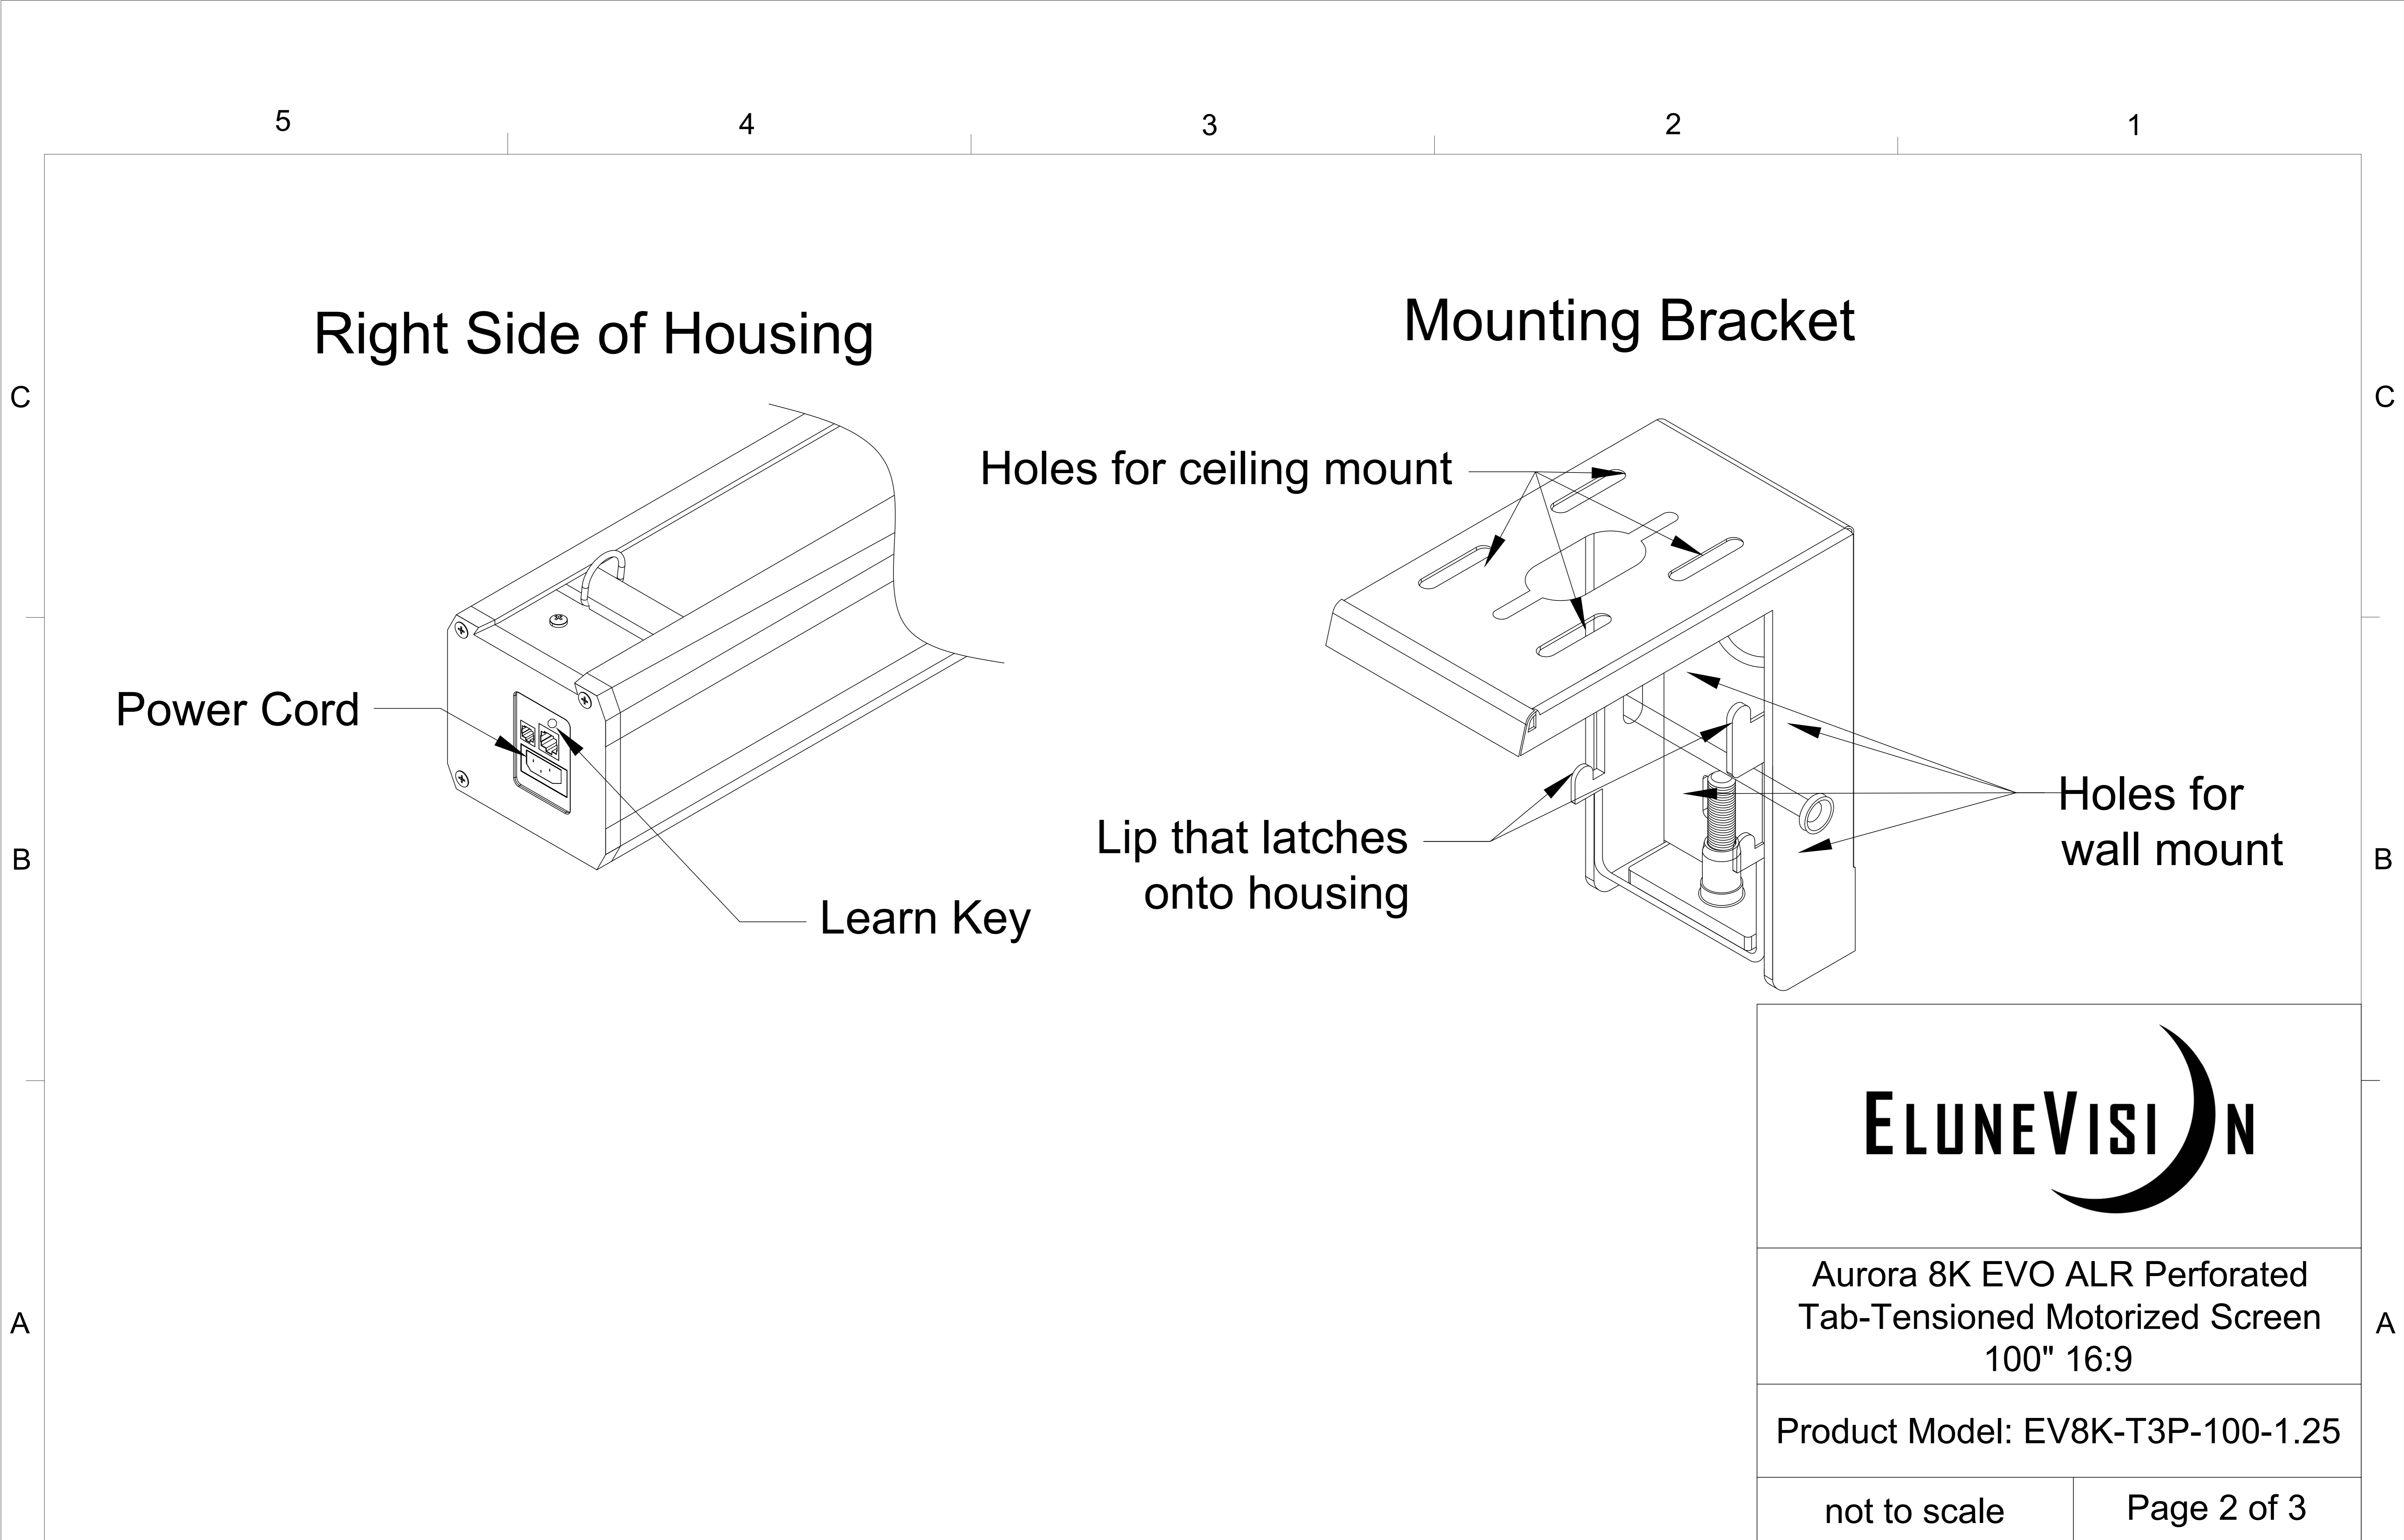

Extended View

Housing Side View

Retracted View

ELUNEVISION

Aurora 8K EVO ALR Perforated
Tab-Tensioned Motorized Screen
100" 16:9

Product Model: EV8K-T3P-100-1.25

not to scale

Page 1 of 3

Aurora 8K EVO ALR Perforated
Tab-Tensioned Motorized Screen
100" 16:9

Product Model: EV8K-T3P-100-1.25

not to scale

Page 2 of 3

Mounting Diagrams

Wall Mount

Ceiling Mount

Hanging Ceiling Mount

Aurora 8K EVO ALR Perforated
Tab-Tensioned Motorized Screen
100" 16:9

Product Model: EV8K-T3P-100-1.25

not to scale

Page 3 of 3