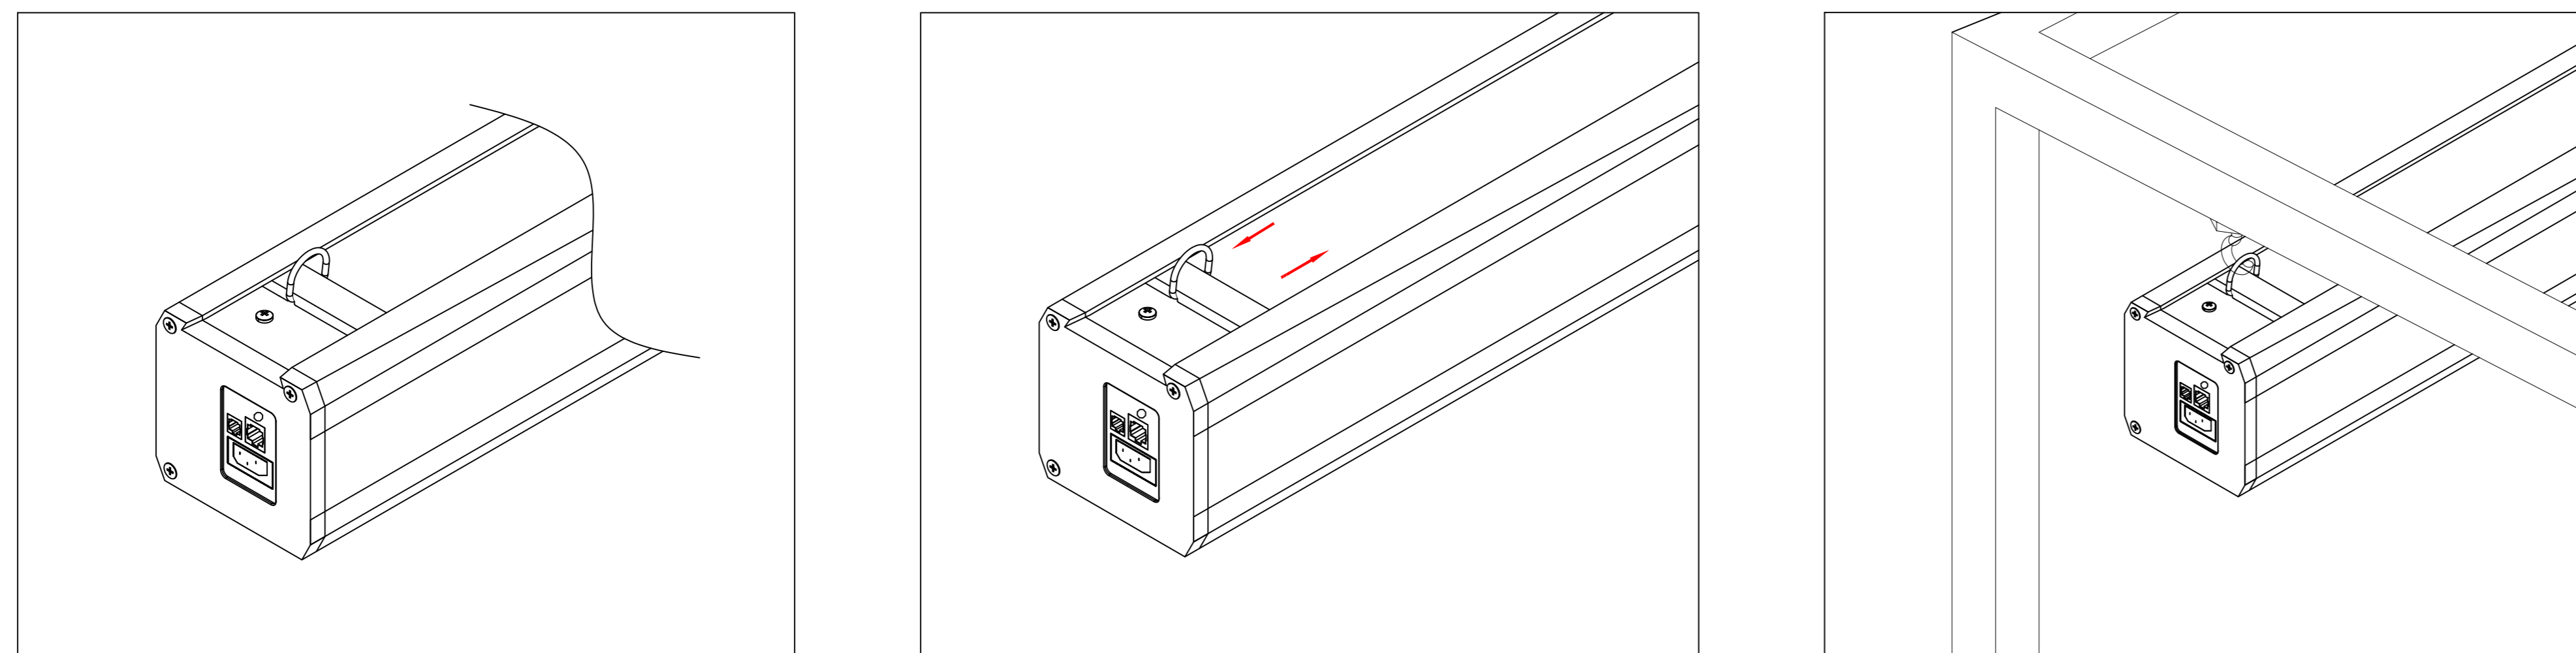

Extended View

Housing Side View

Retracted View

ELUNEVISION

Aurora 8K EVO ALR Perforated
Tab-Tensioned Motorized Screen
100" 16:9

Product Model: EV8K-T3P-100-1.25

not to scale

Page 1 of 3

Aurora 8K EVO ALR Perforated
Tab-Tensioned Motorized Screen
100" 16:9

Product Model: EV8K-T3P-100-1.25

not to scale

Page 2 of 3

Mounting Diagrams

Wall Mount

Ceiling Mount

Hanging Ceiling Mount

Aurora 8K EVO ALR Perforated
Tab-Tensioned Motorized Screen
100" 16:9

Product Model: EV8K-T3P-100-1.25

not to scale

Page 3 of 3