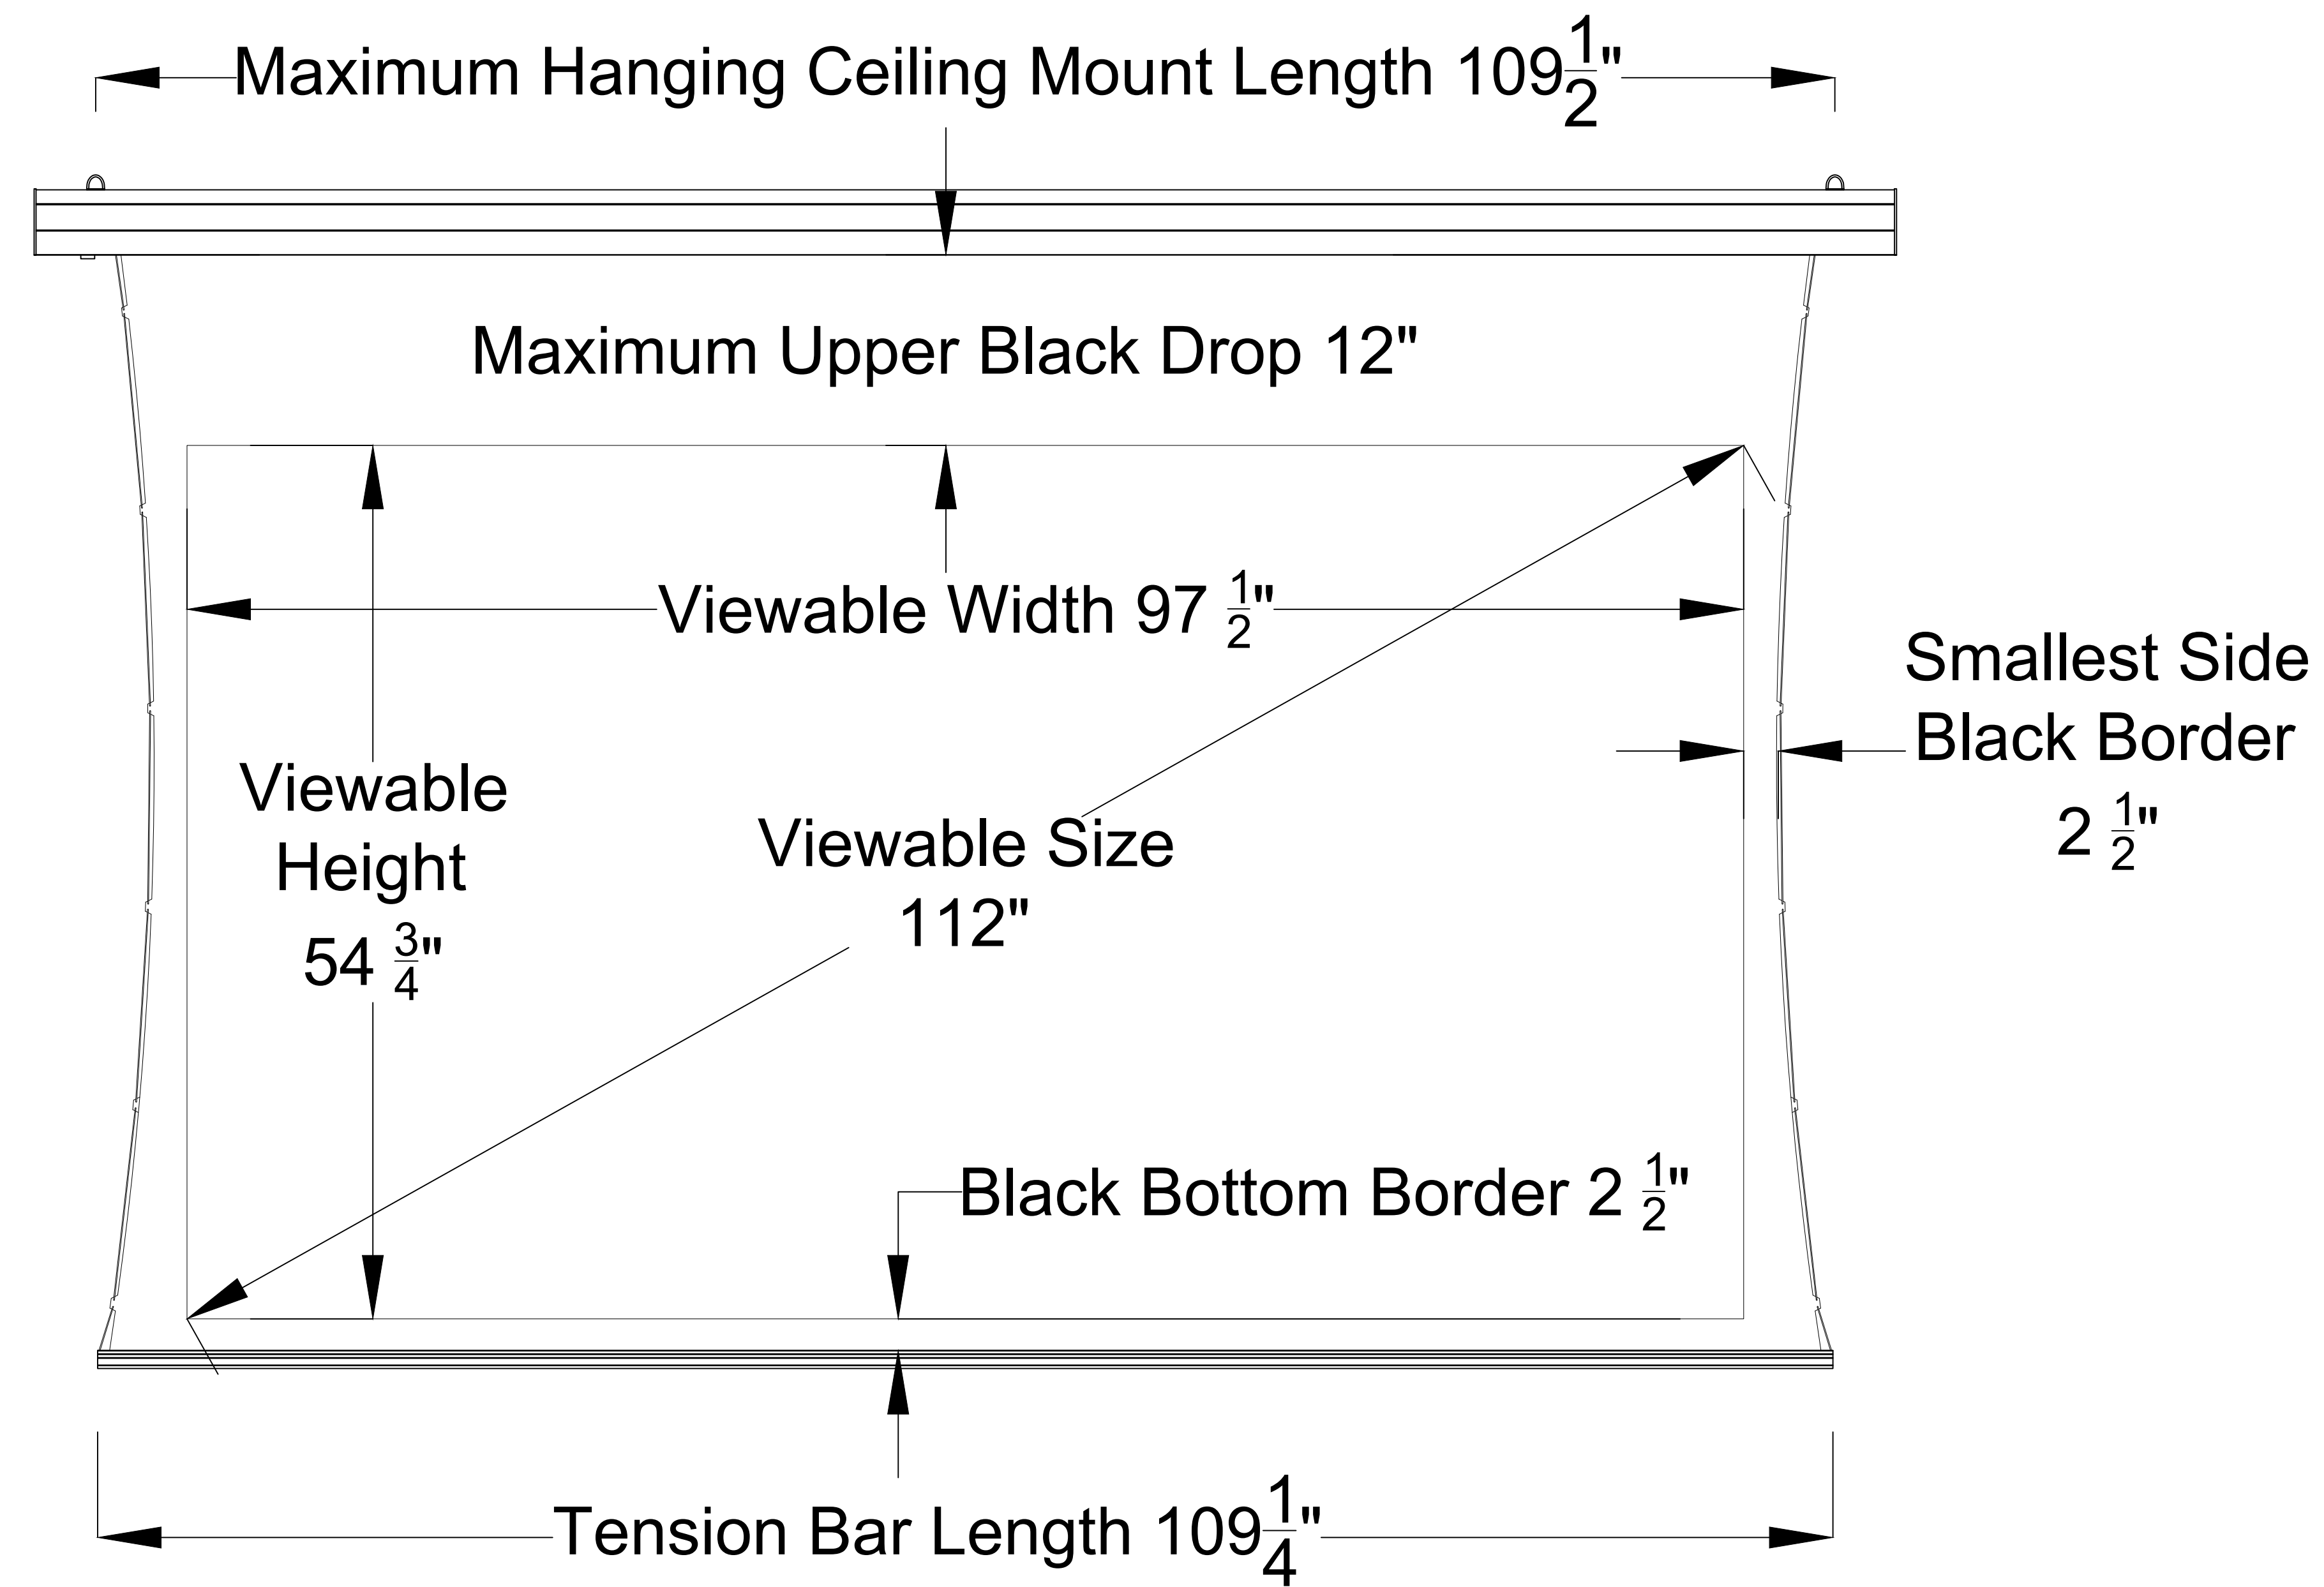

Extended View

Housing Side View

Maximum Height $74\frac{1}{4}$ "

Retracted View

ELUNEVISION

Aurora 8K EVO ALR Perforated
Tab-Tensioned Motorized Screen
112" 16:9

Product Model: EV8K-T3P-112-1.25

not to scale

Page 1 of 3

5

4

3

2

1

Right Side of Housing

Mounting Bracket

B

A

A

Aurora 8K EVO ALR Perforated
Tab-Tensioned Motorized Screen
112" 16:9

Product Model: EV8K-T3P-112-1.25

not to scale

Page 2 of 3

5

ELUNEVISI 

Aurora 8K EVO ALR Perforated
Tab-Tensioned Motorized Screen
112" 16:9

Product Model: EV8K-T3P-112-1.25

not to scale

Page 3 of 3