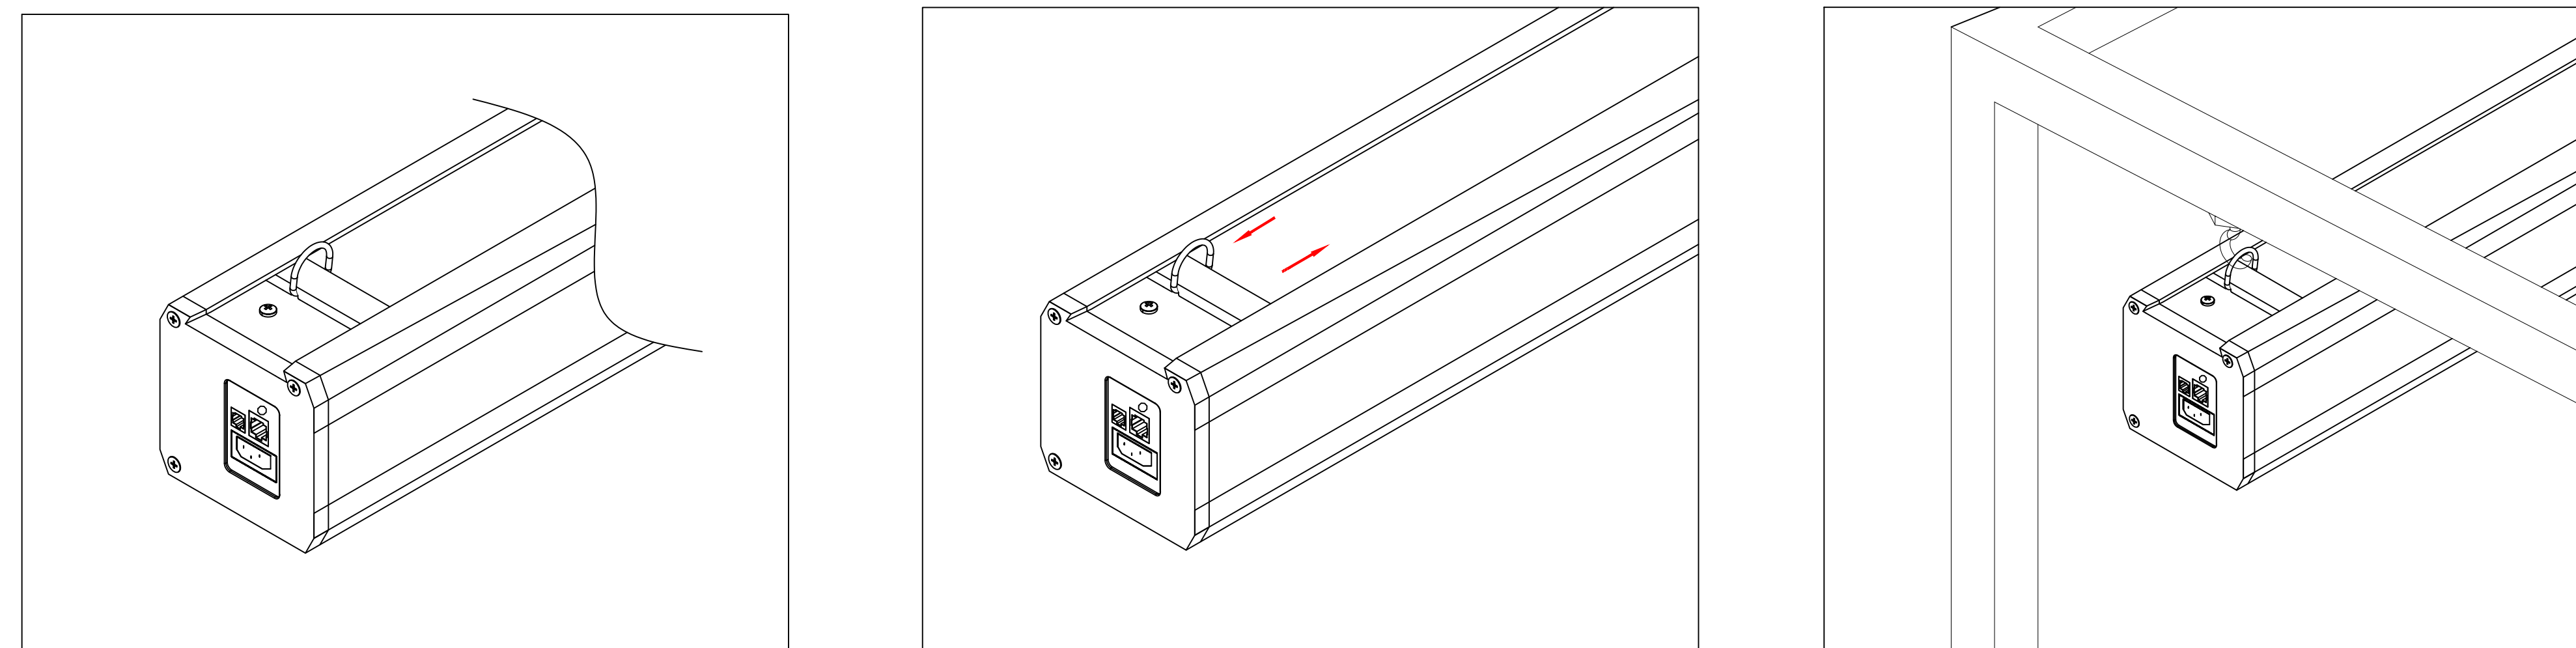

4

3

2

1

Mounting Diagrams

Wall Mount

Ceiling Mount

Hanging Ceiling Mount

ELUNEVISI 

Aurora 8K EVO ALR Perforated
Tab-Tensioned Motorized Screen
112" 16:9

Product Model: EV8K-T3P-112-1.25

not to scale

Page 3 of 3