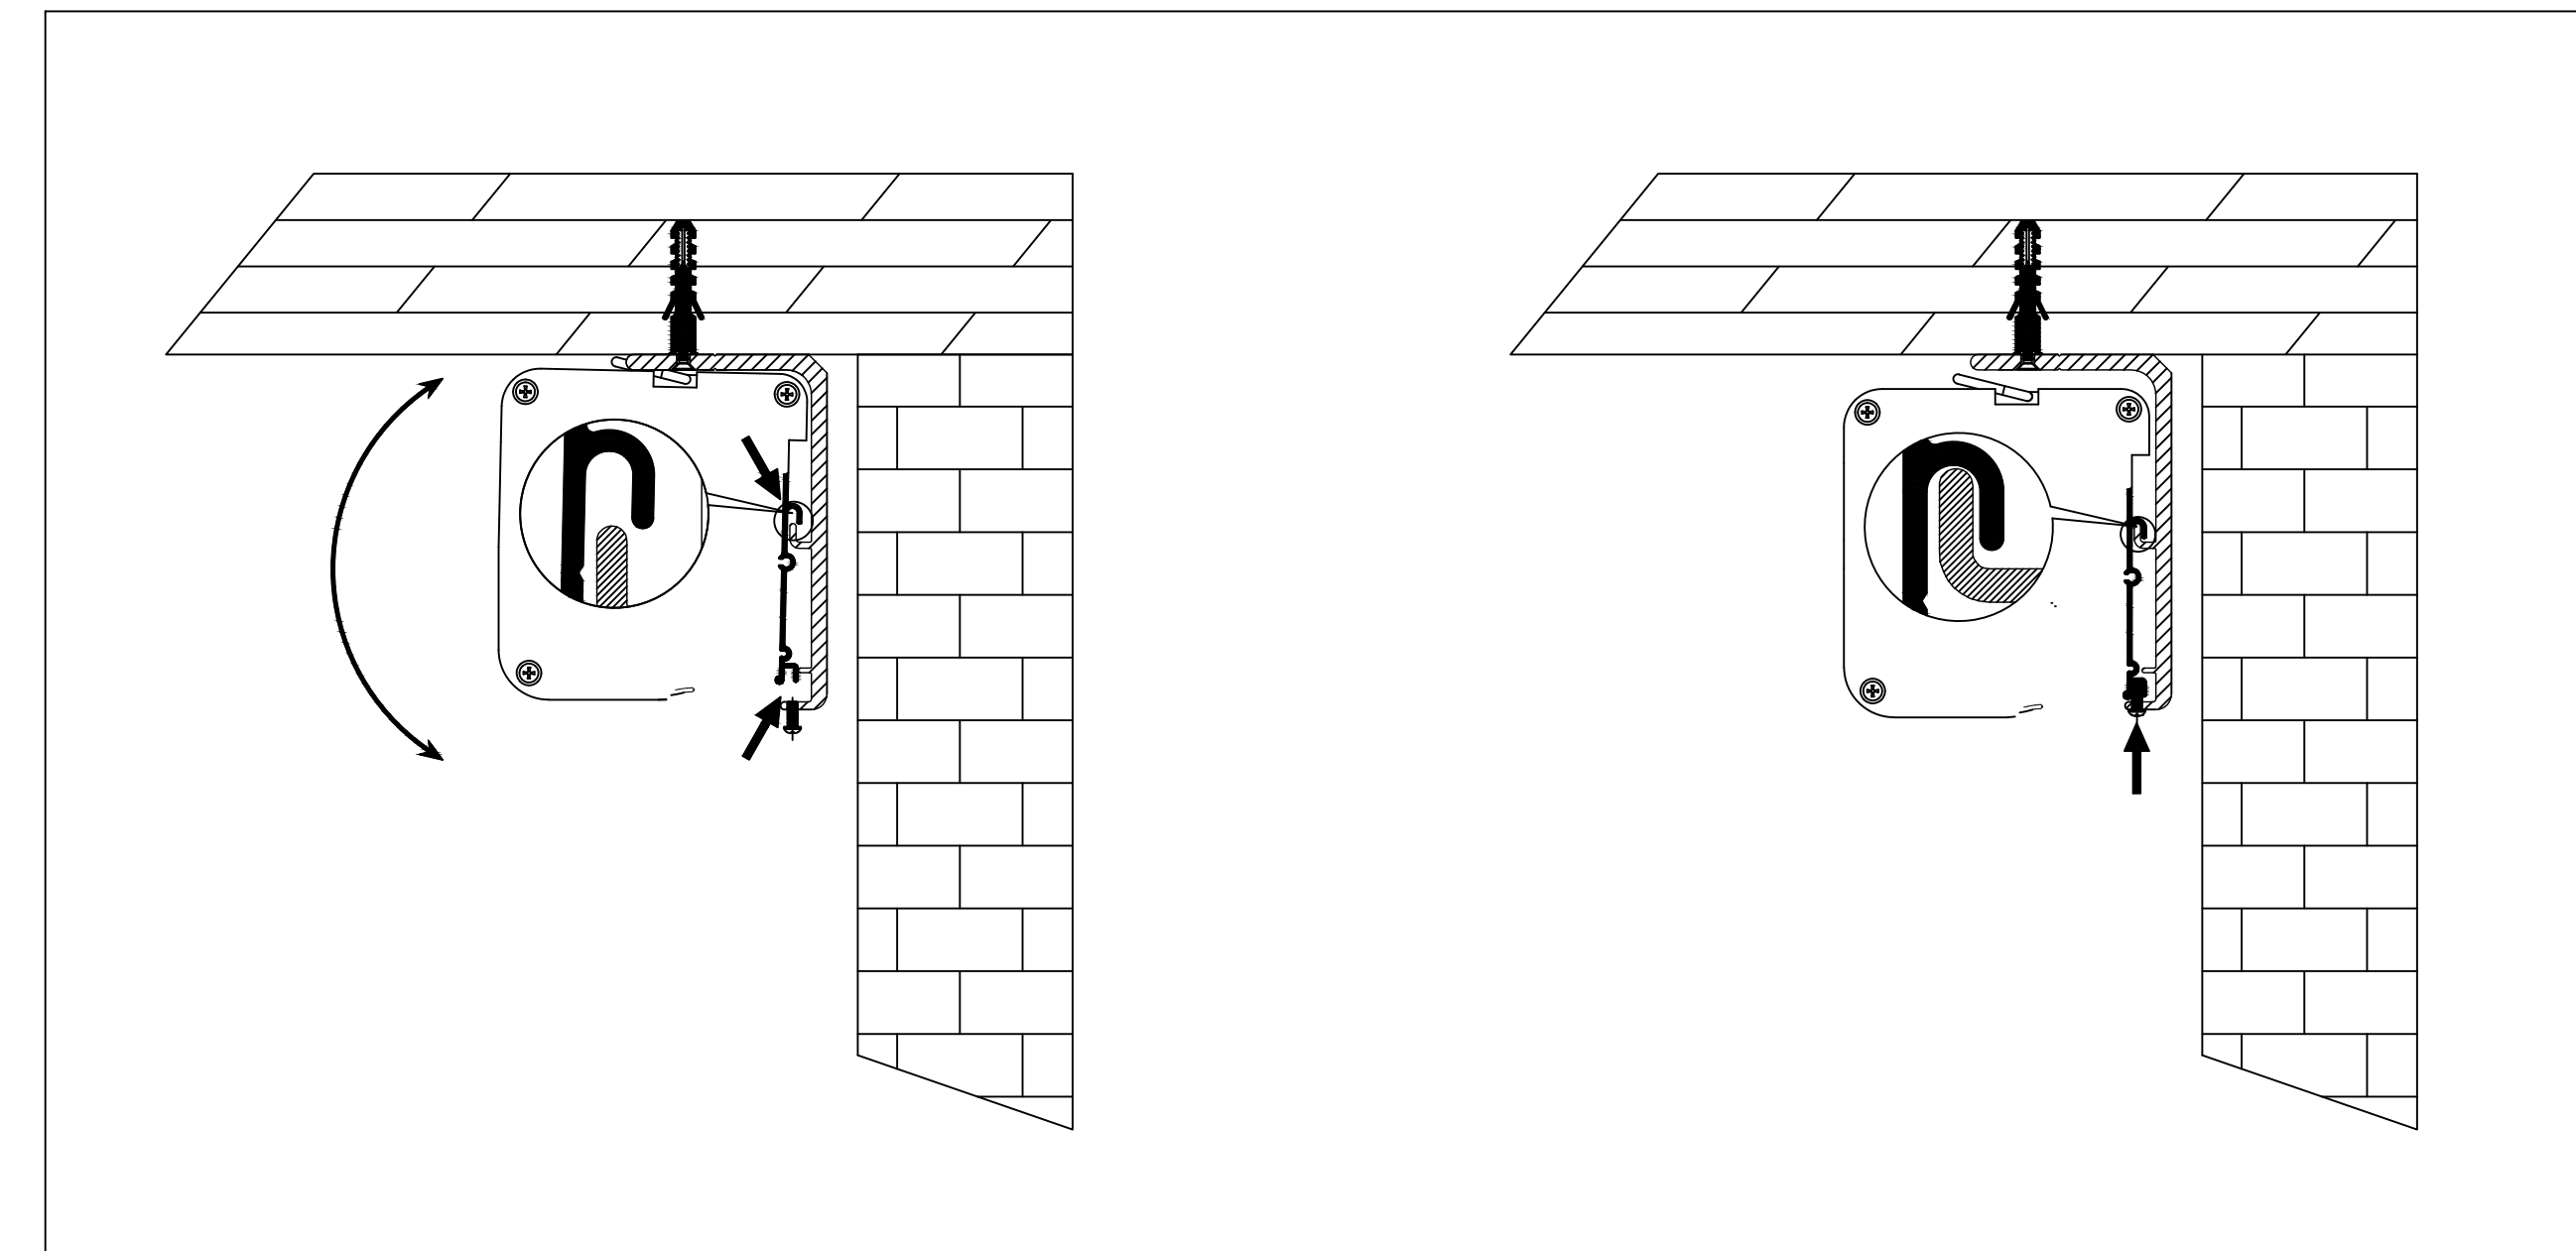

Power Cord

Learn Key

Holes for ceiling mount

Lip that latches onto housing

Holes for wall mount

C

C

B

4

3

2

1

Mounting Diagrams

Wall Mount

Ceiling Mount

Hanging Ceiling Mount

ELUNEVISI 

Aurora 8K EVO ALR Perforated
Tab-Tensioned Motorized Screen
112" 16:9

Product Model: EV8K-T3P-112-1.25

not to scale

Page 3 of 3