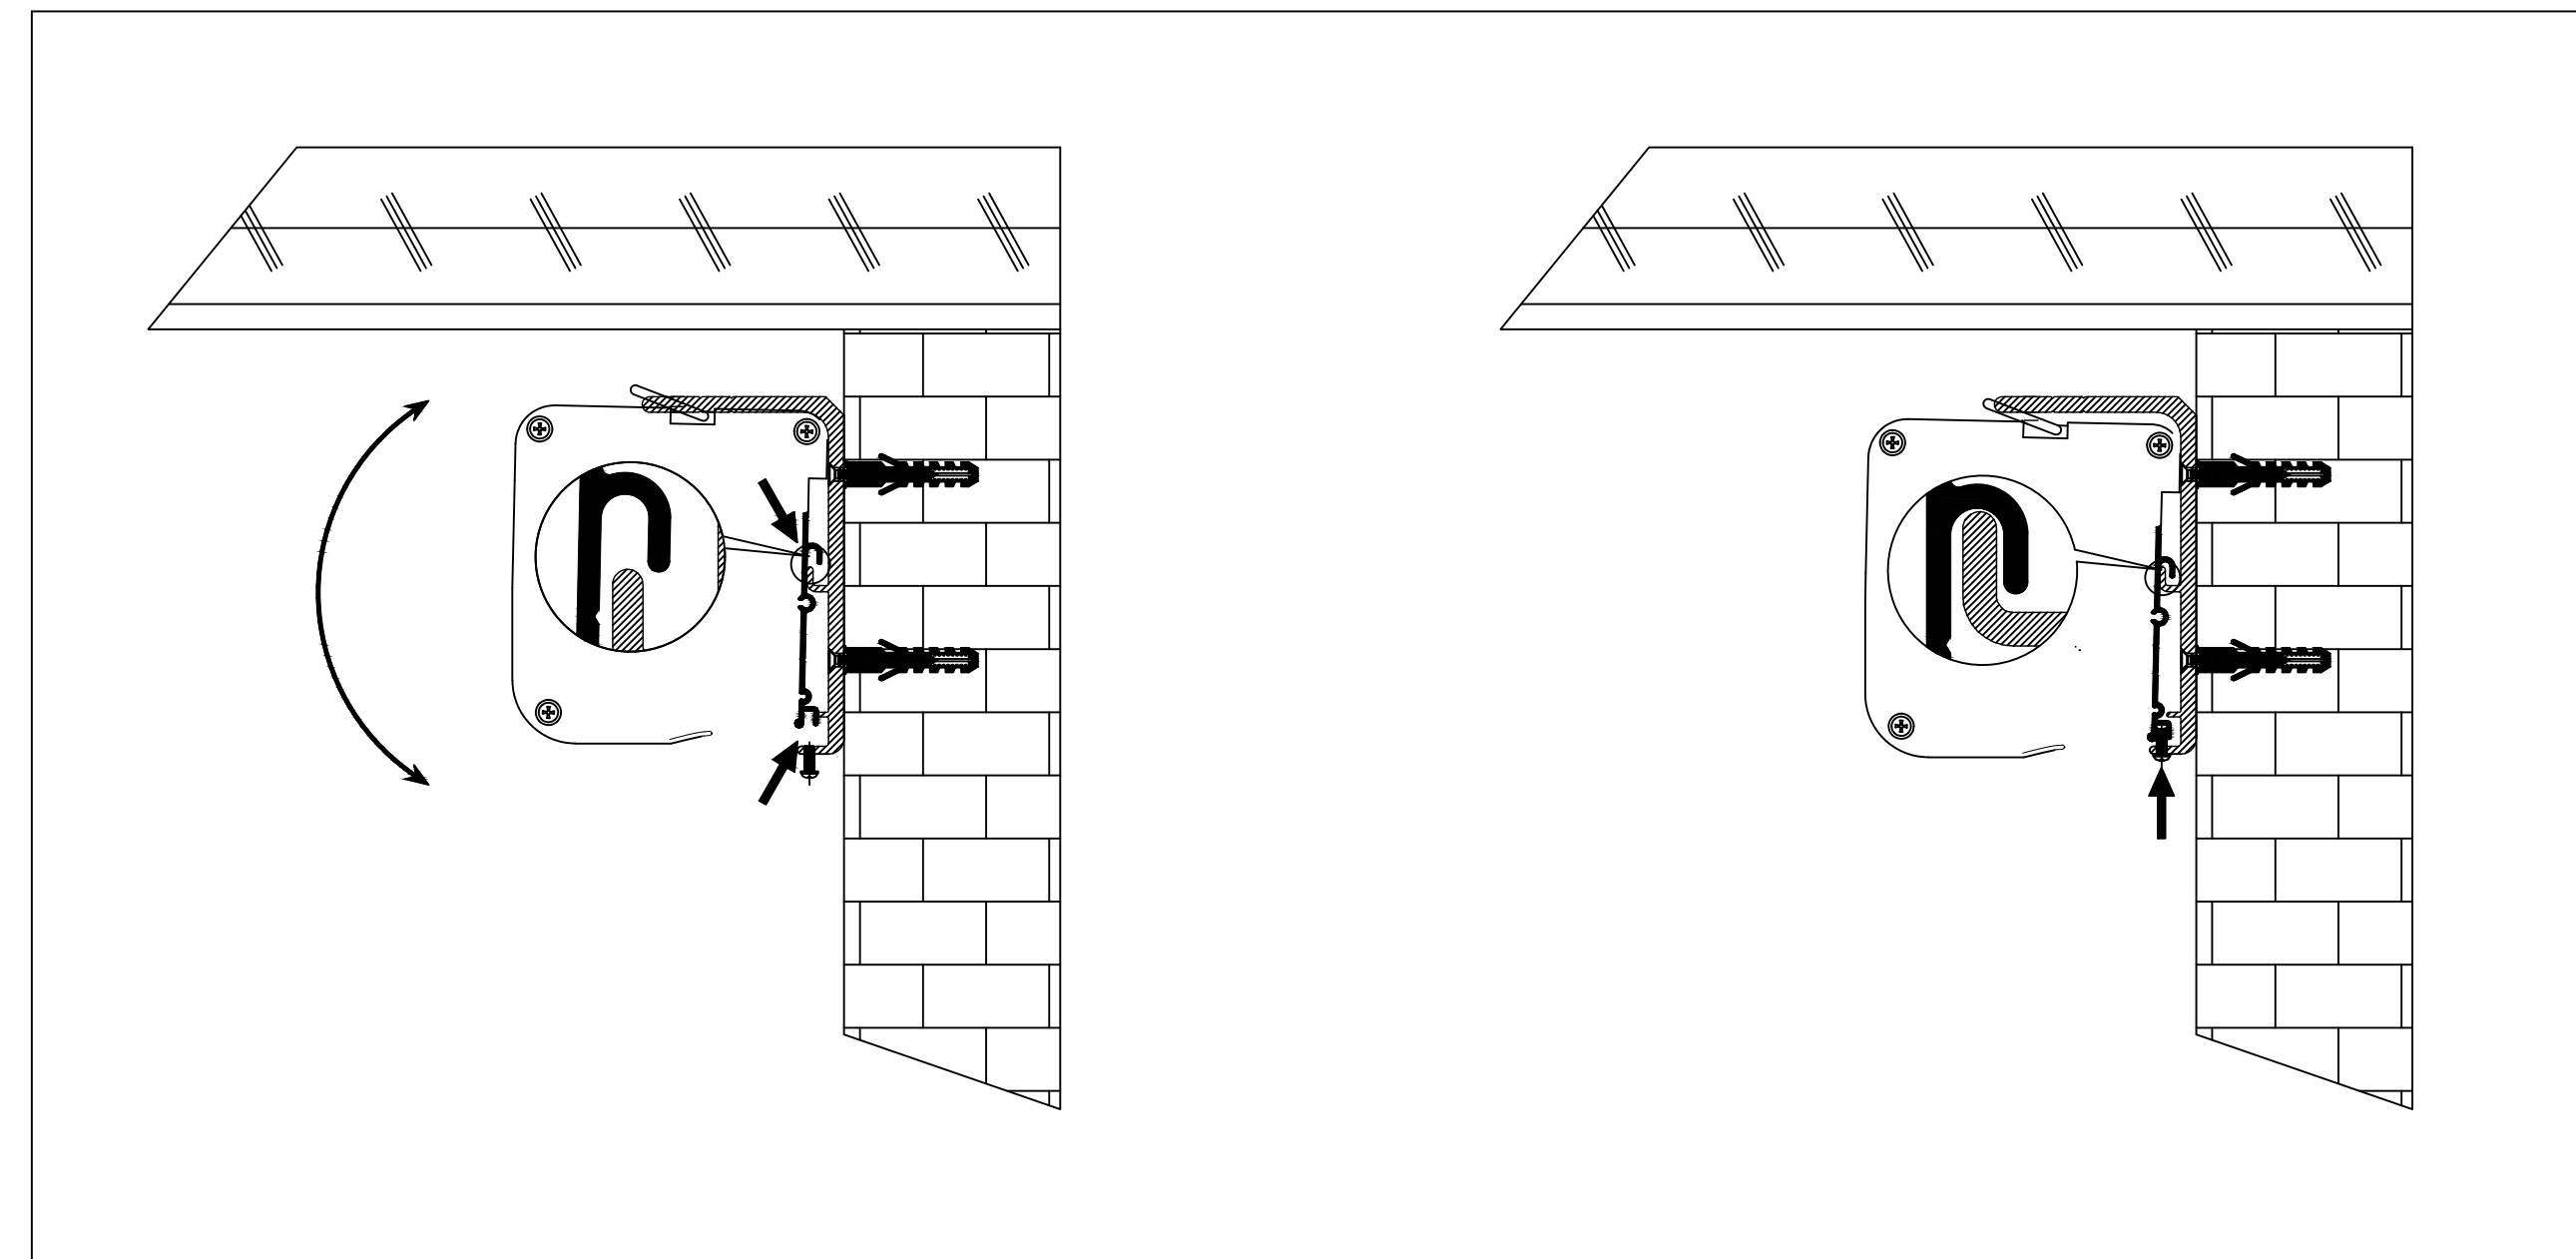

Power Cord

Learn Key

Holes for ceiling mount

Lip that latches onto housing

Holes for wall mount

C

C

B

4

3

2

1

Mounting Diagrams

Wall Mount

Ceiling Mount

Hanging Ceiling Mount

ELUNEVISI 

Aurora 8K EVO ALR Perforated
Tab-Tensioned Motorized Screen
112" 16:9

Product Model: EV8K-T3P-112-1.25

not to scale

Page 3 of 3