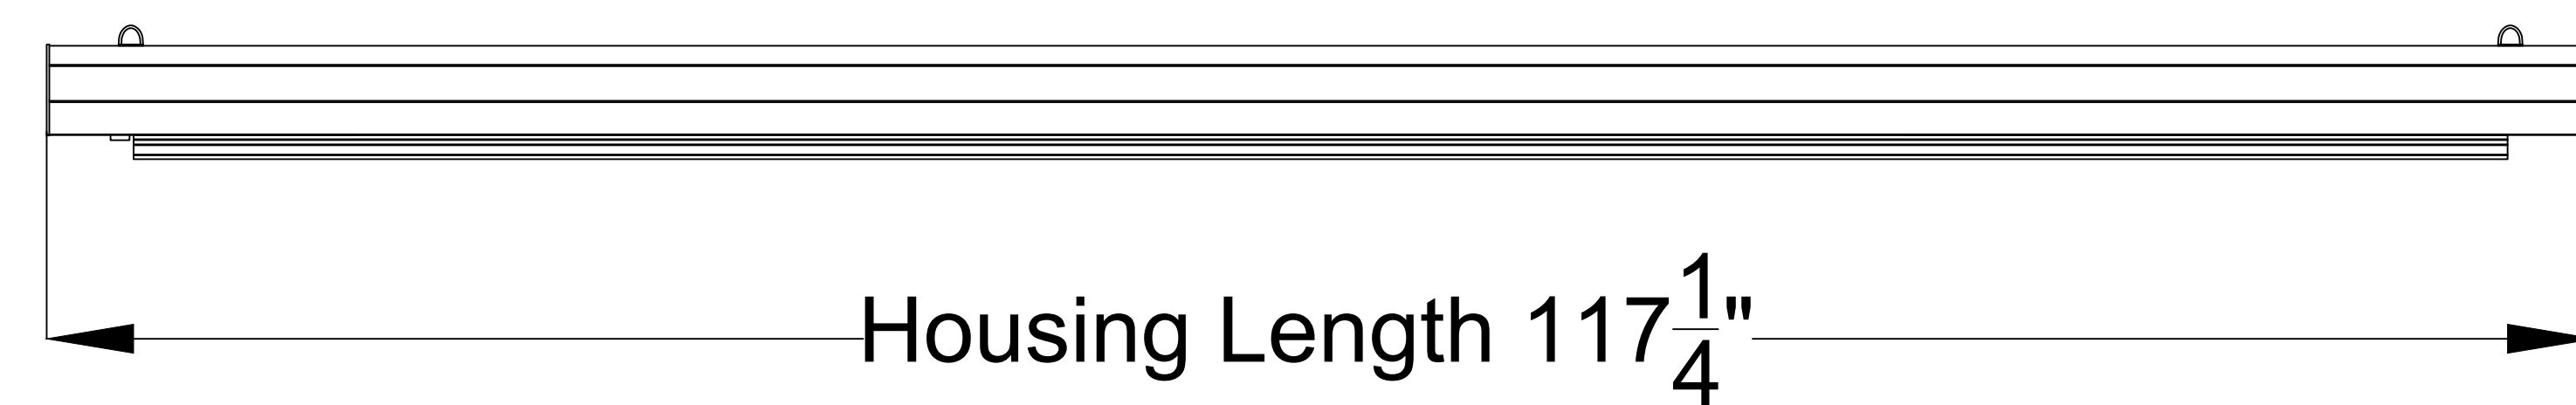

Extended View

Housing Side View

Maximum Height $74\frac{1}{4}$ "

Retracted View

ELUNEVISION

Aurora 8K EVO ALR Perforated
Tab-Tensioned Motorized Screen
112" 16:9

Product Model: EV8K-T3P-112-1.25

not to scale

Page 1 of 3

5

4

3

2

1

Right Side of Housing

Mounting Bracket

B

A

A

Aurora 8K EVO ALR Perforated
Tab-Tensioned Motorized Screen
112" 16:9

Product Model: EV8K-T3P-112-1.25

not to scale

Page 2 of 3

5

ELUNEVISI 

Aurora 8K EVO ALR Perforated
Tab-Tensioned Motorized Screen
112" 16:9

Product Model: EV8K-T3P-112-1.25

not to scale

Page 3 of 3