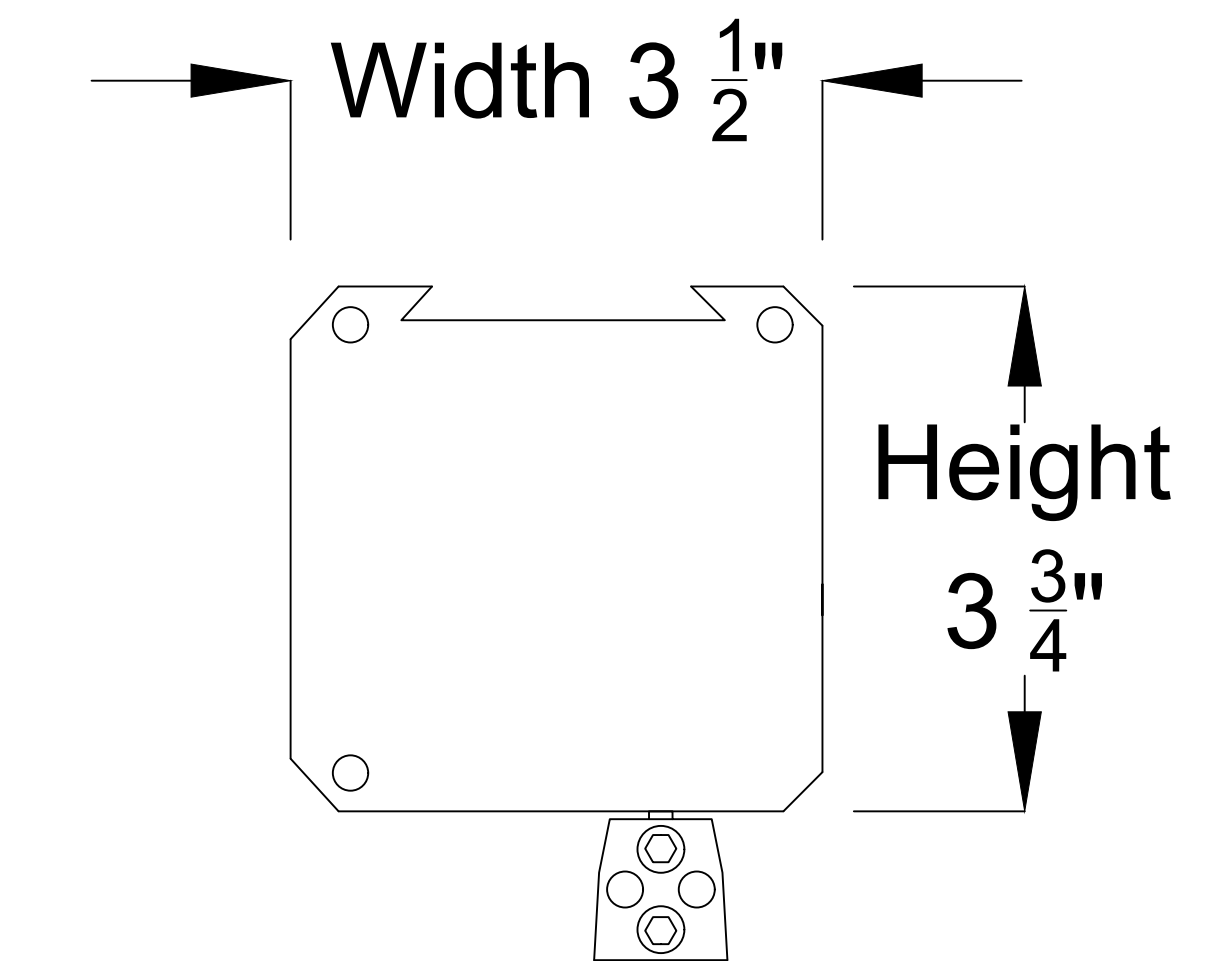

Extended View

Housing Side View

Maximum Height $74\frac{1}{4}$ "

Retracted View

ELUNEVISION

Aurora 8K EVO ALR Perforated
Tab-Tensioned Motorized Screen
112" 16:9

Product Model: EV8K-T3P-112-1.25

not to scale

Page 1 of 3

5

4

3

2

1

Right Side of Housing

Mounting Bracket

B

A

A

Aurora 8K EVO ALR Perforated
Tab-Tensioned Motorized Screen
112" 16:9

Product Model: EV8K-T3P-112-1.25

not to scale

Page 2 of 3

5

ELUNEVISI 

Aurora 8K EVO ALR Perforated
Tab-Tensioned Motorized Screen
112" 16:9

Product Model: EV8K-T3P-112-1.25

not to scale

Page 3 of 3