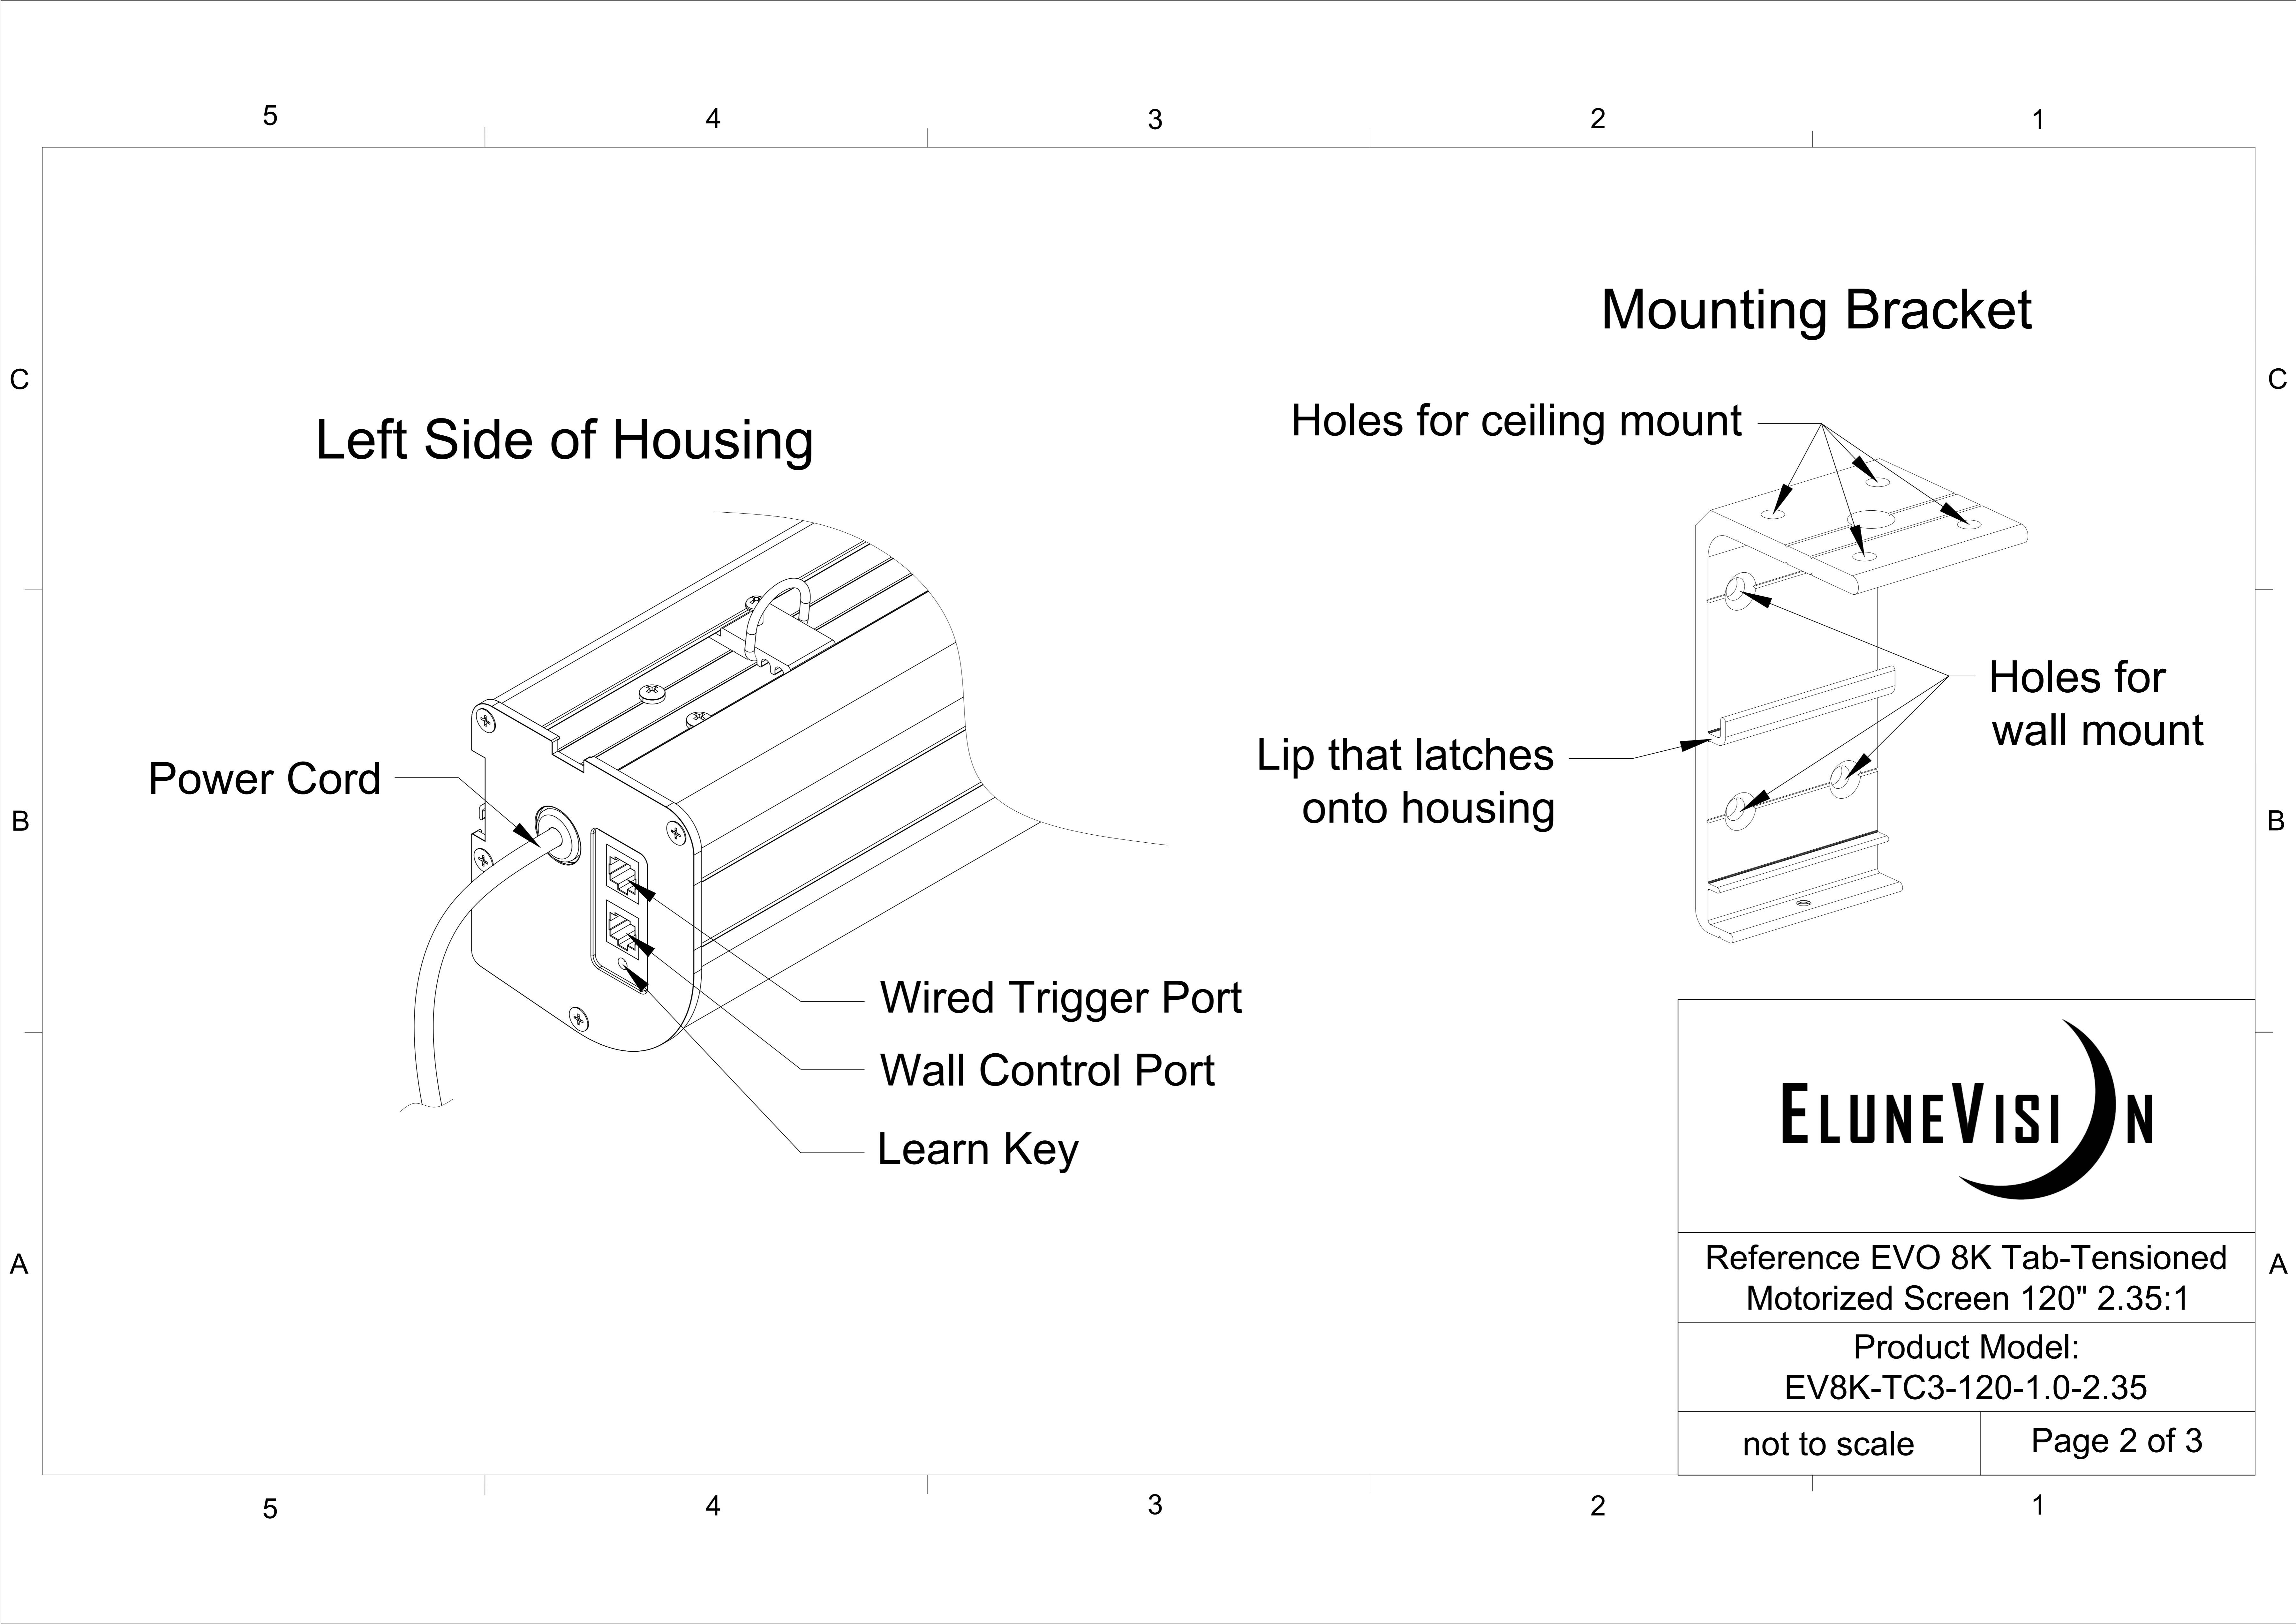

### Housing Side View

### Retracted View

Reference EVO 8K Tab-Tensioned Motorized Screen 120" 2.35:1

Product Model:  
EV8K-TC3-120-1.0-2.35

not to scale

Page 1 of 3

**Left Side of Housing**

Power Cord

Wired Trigger Port

Wall Control Port

Learn Key

**Mounting Bracket**

Holes for ceiling mount

Lip that latches onto housing

Holes for wall mount

Reference EVO 8K Tab-Tensioned Motorized Screen 120" 2.35:1

Product Model:  
EV8K-TC3-120-1.0-2.35

## Wall Mount