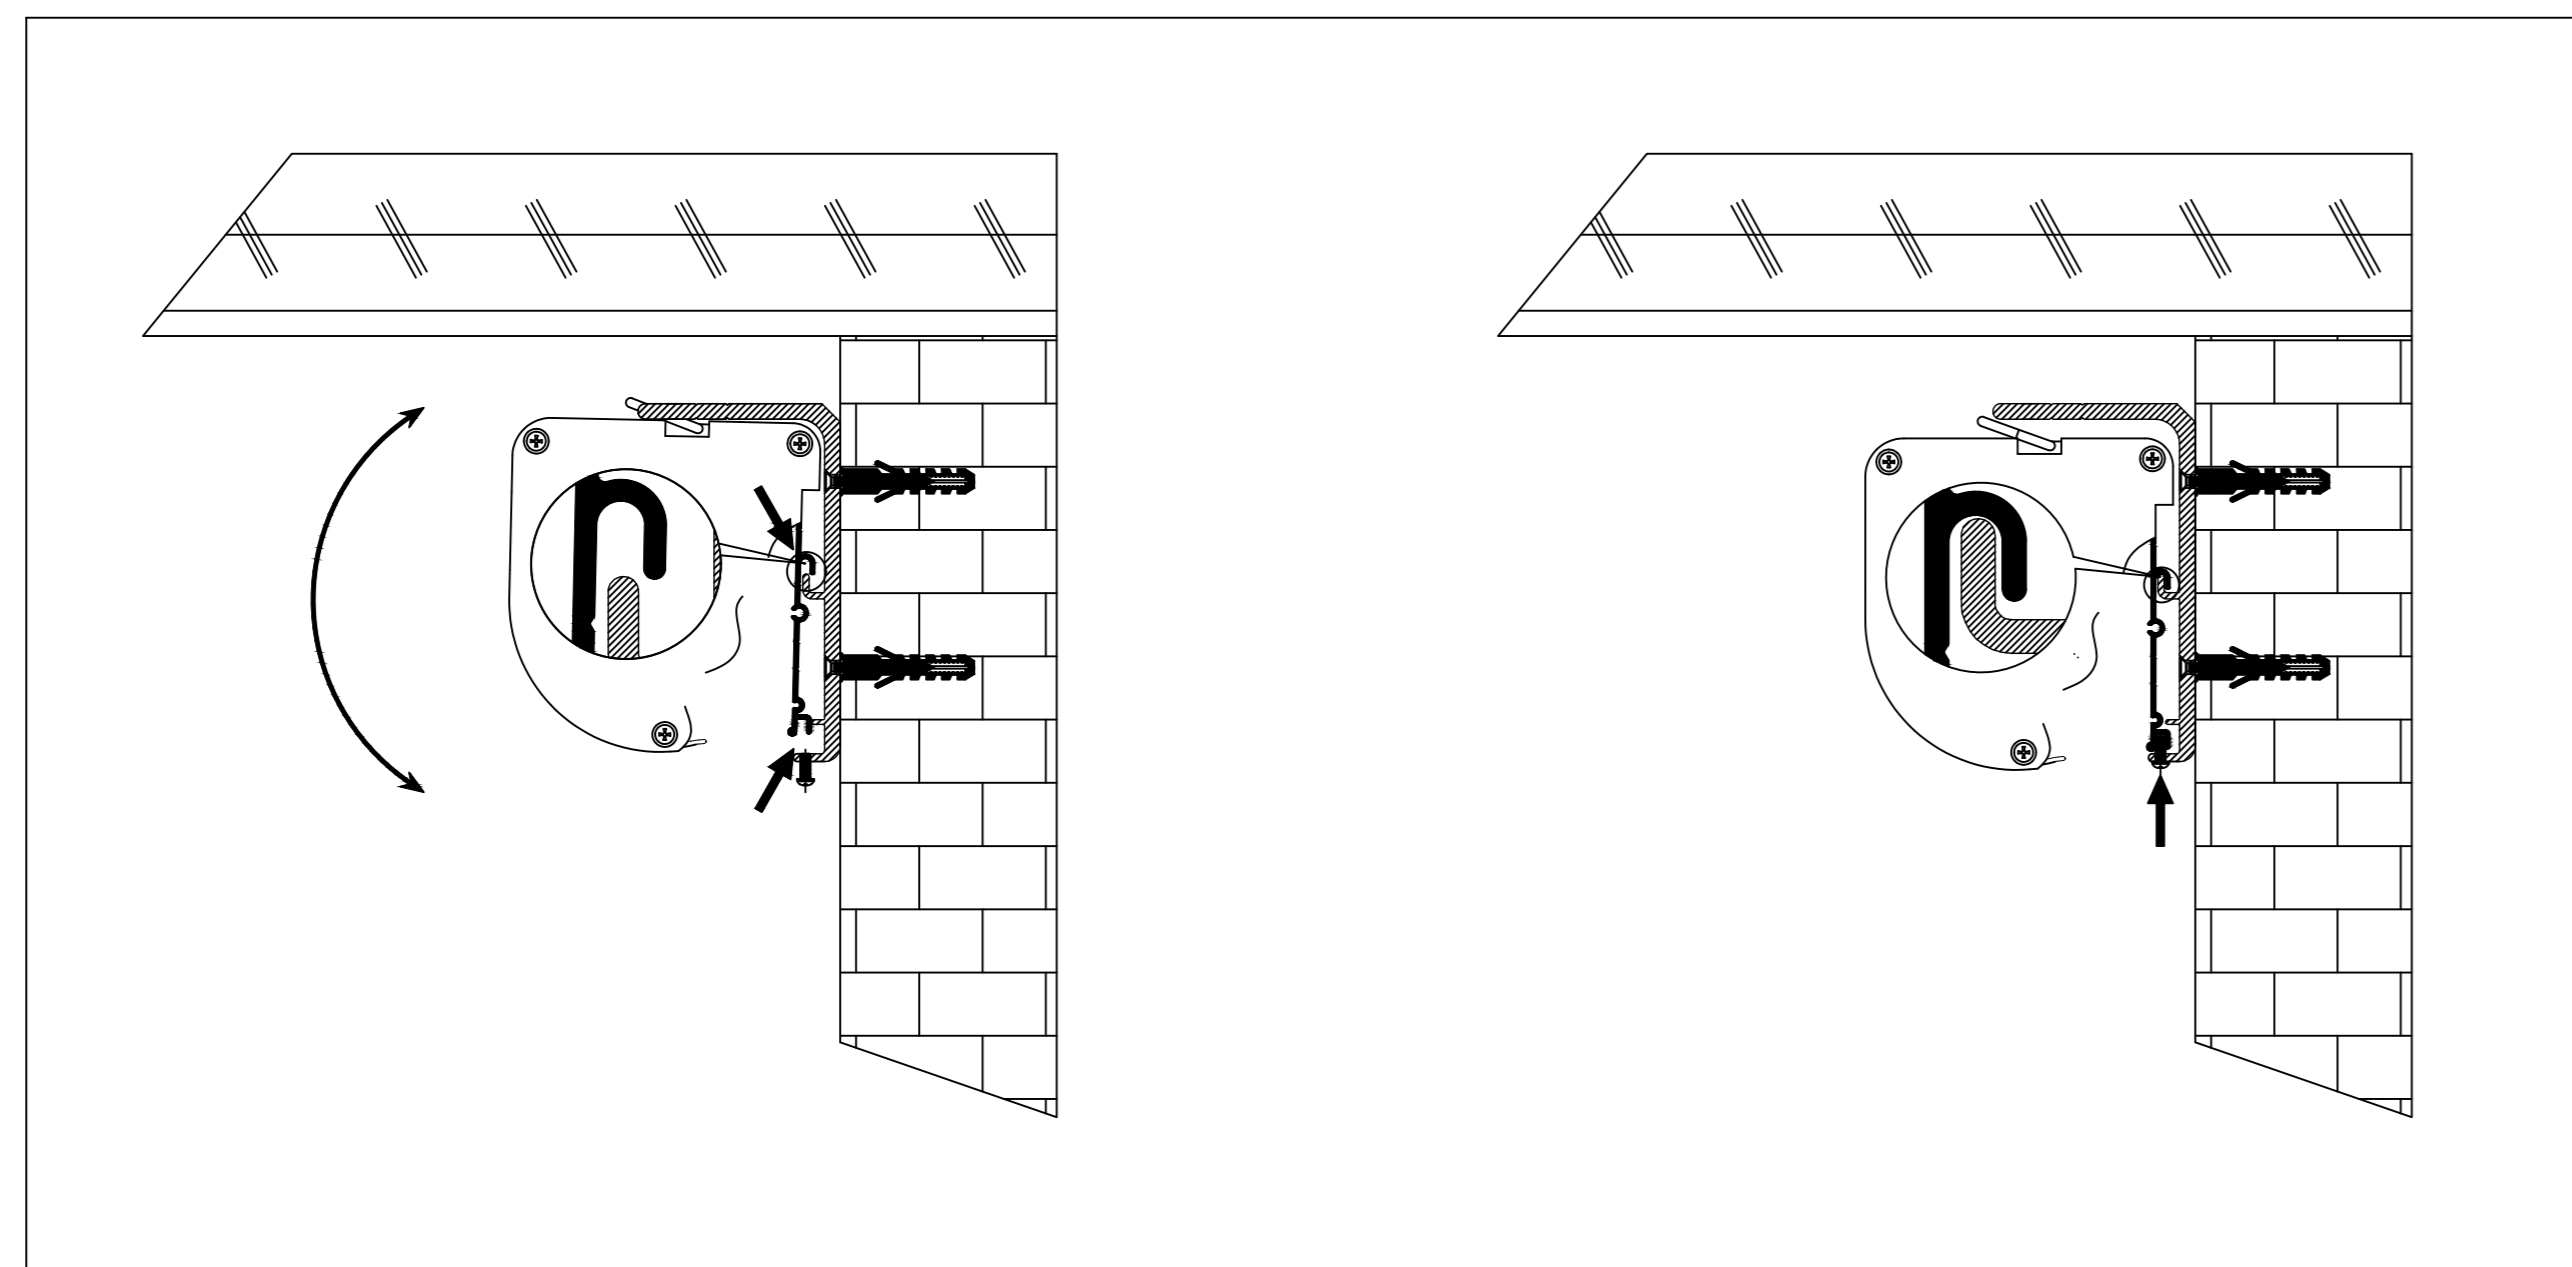

Mounting Diagrams

Wall Mount