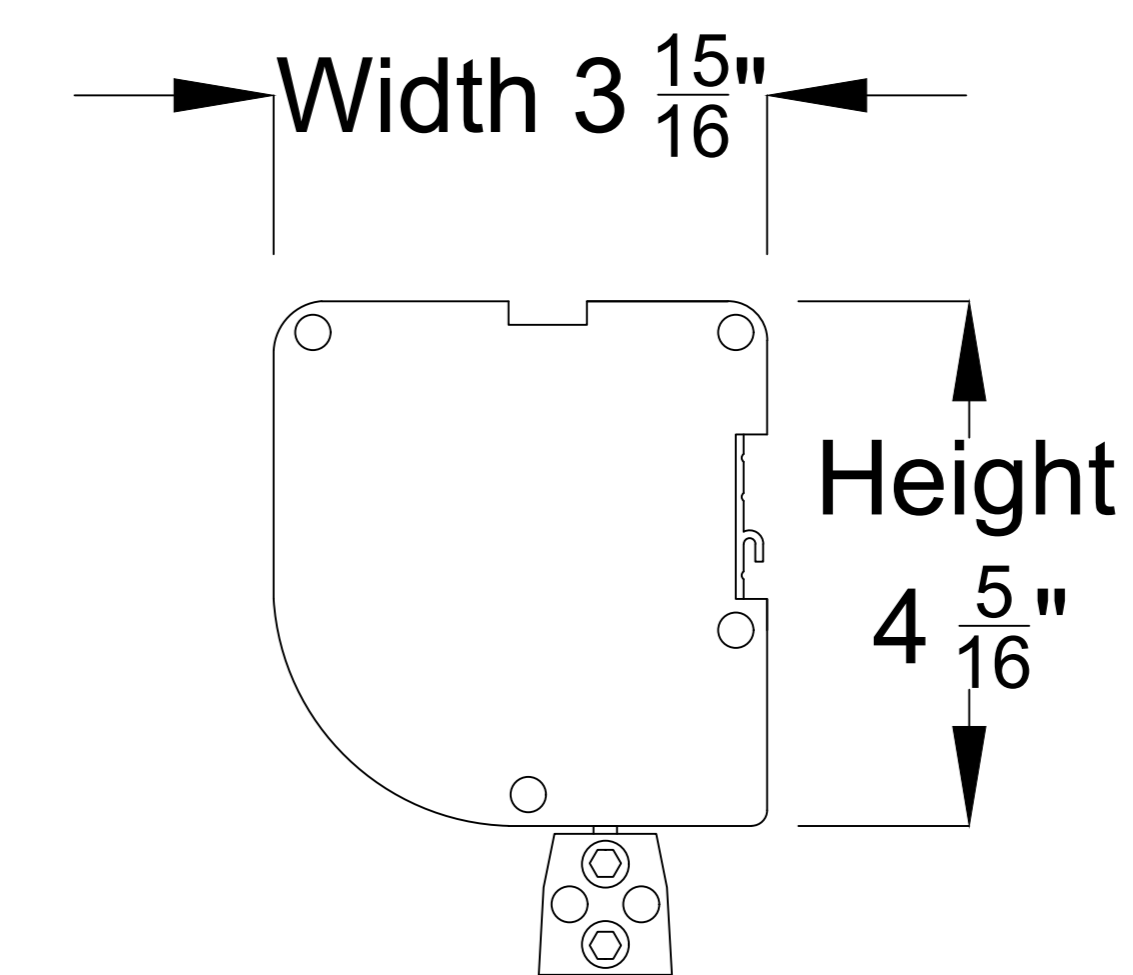

### Housing Side View

### Retracted View

Reference EVO 8K Tab-Tensioned Motorized Screen 120" 2.35:1

Product Model:  
EV8K-TC3-120-1.0-2.35

not to scale

Page 1 of 3

**Left Side of Housing**

Power Cord

Wired Trigger Port

Wall Control Port

Learn Key

**Mounting Bracket**

Holes for ceiling mount

Lip that latches onto housing

Holes for wall mount

Reference EVO 8K Tab-Tensioned Motorized Screen 120" 2.35:1

Product Model:  
EV8K-TC3-120-1.0-2.35