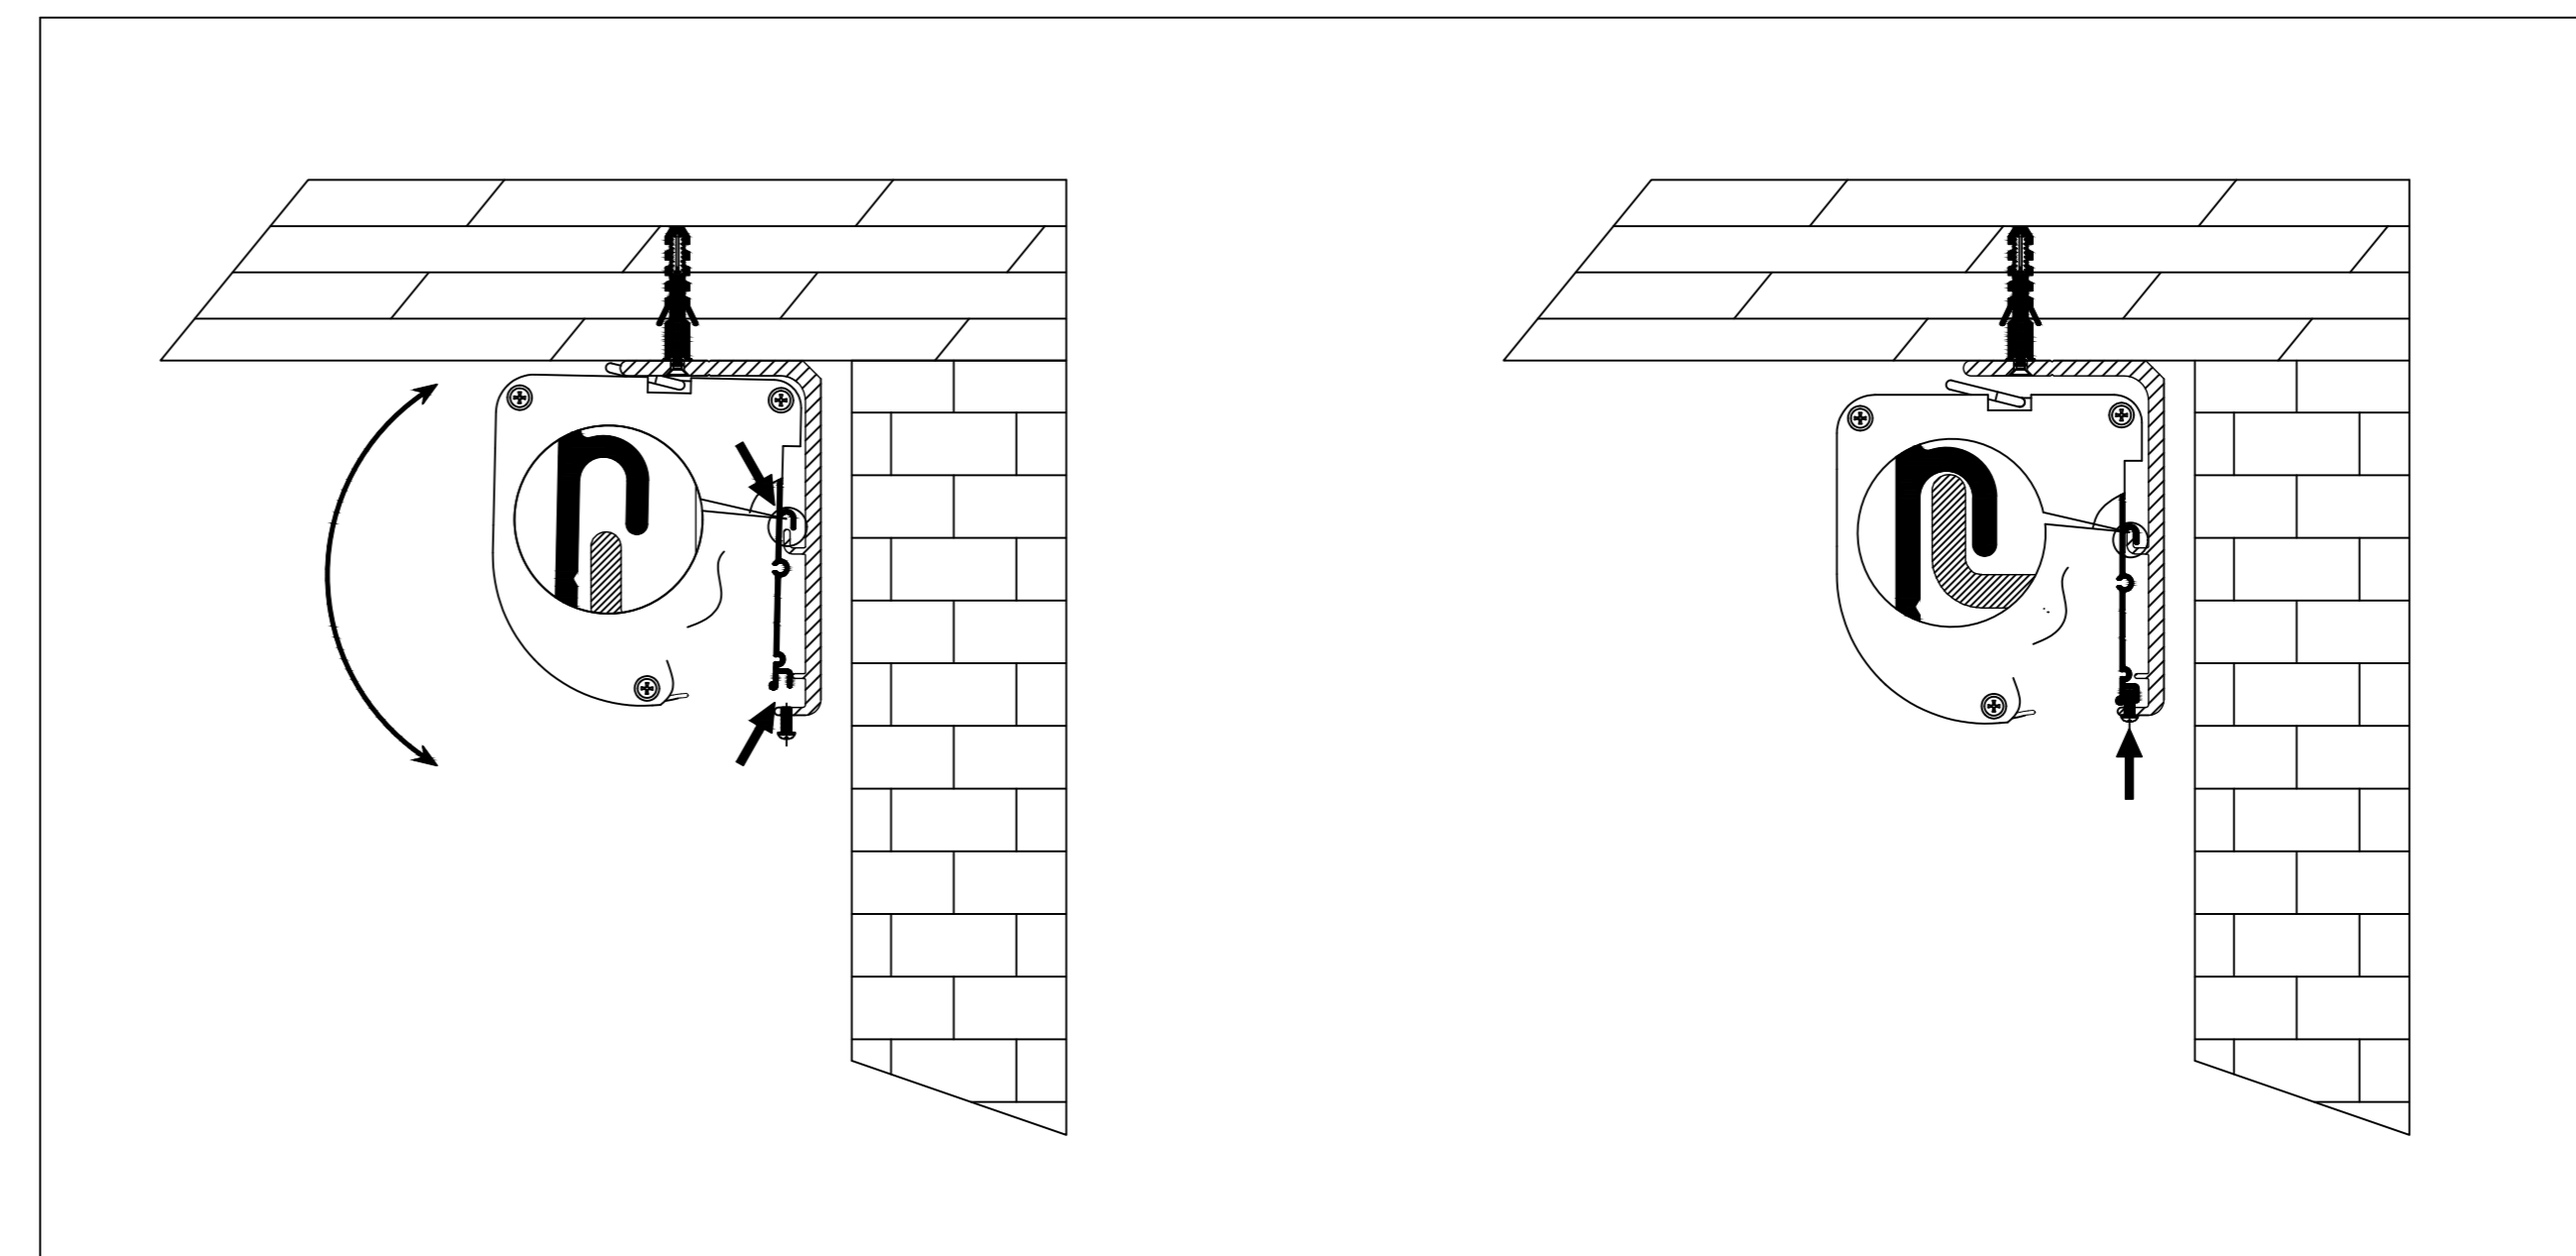

Ceiling Mount