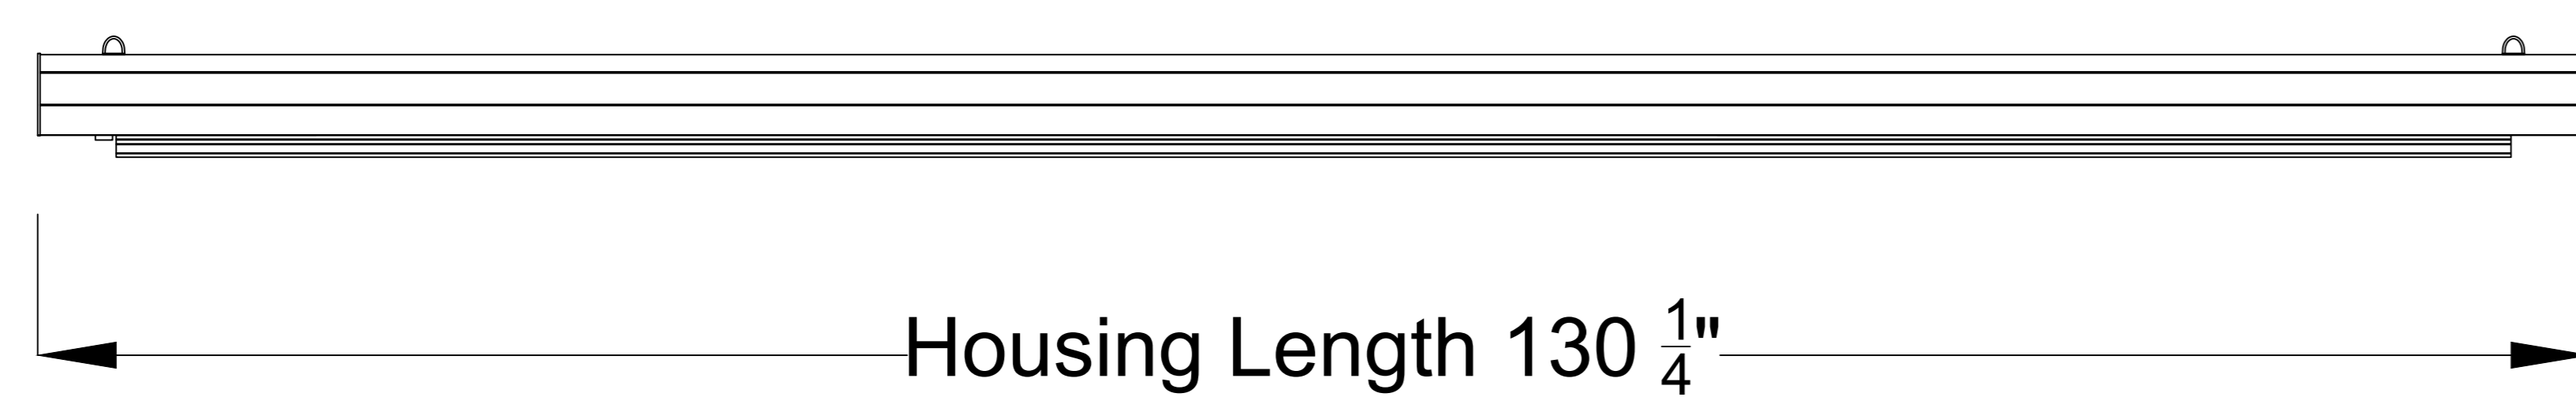

### Extended View

### Housing Side View

### Retracted View

Reference EVO 8K Tab-Tensioned Motorized Screen 120" 2.35:1

Product Model:  
EV8K-TC3-120-1.0-2.35

not to scale

Page 1 of 3

**Left Side of Housing**

Power Cord

Wired Trigger Port

Wall Control Port

Learn Key

**Mounting Bracket**

Holes for ceiling mount

Lip that latches onto housing

Holes for wall mount

Reference EVO 8K Tab-Tensioned Motorized Screen 120" 2.35:1

Product Model:  
EV8K-TC3-120-1.0-2.35