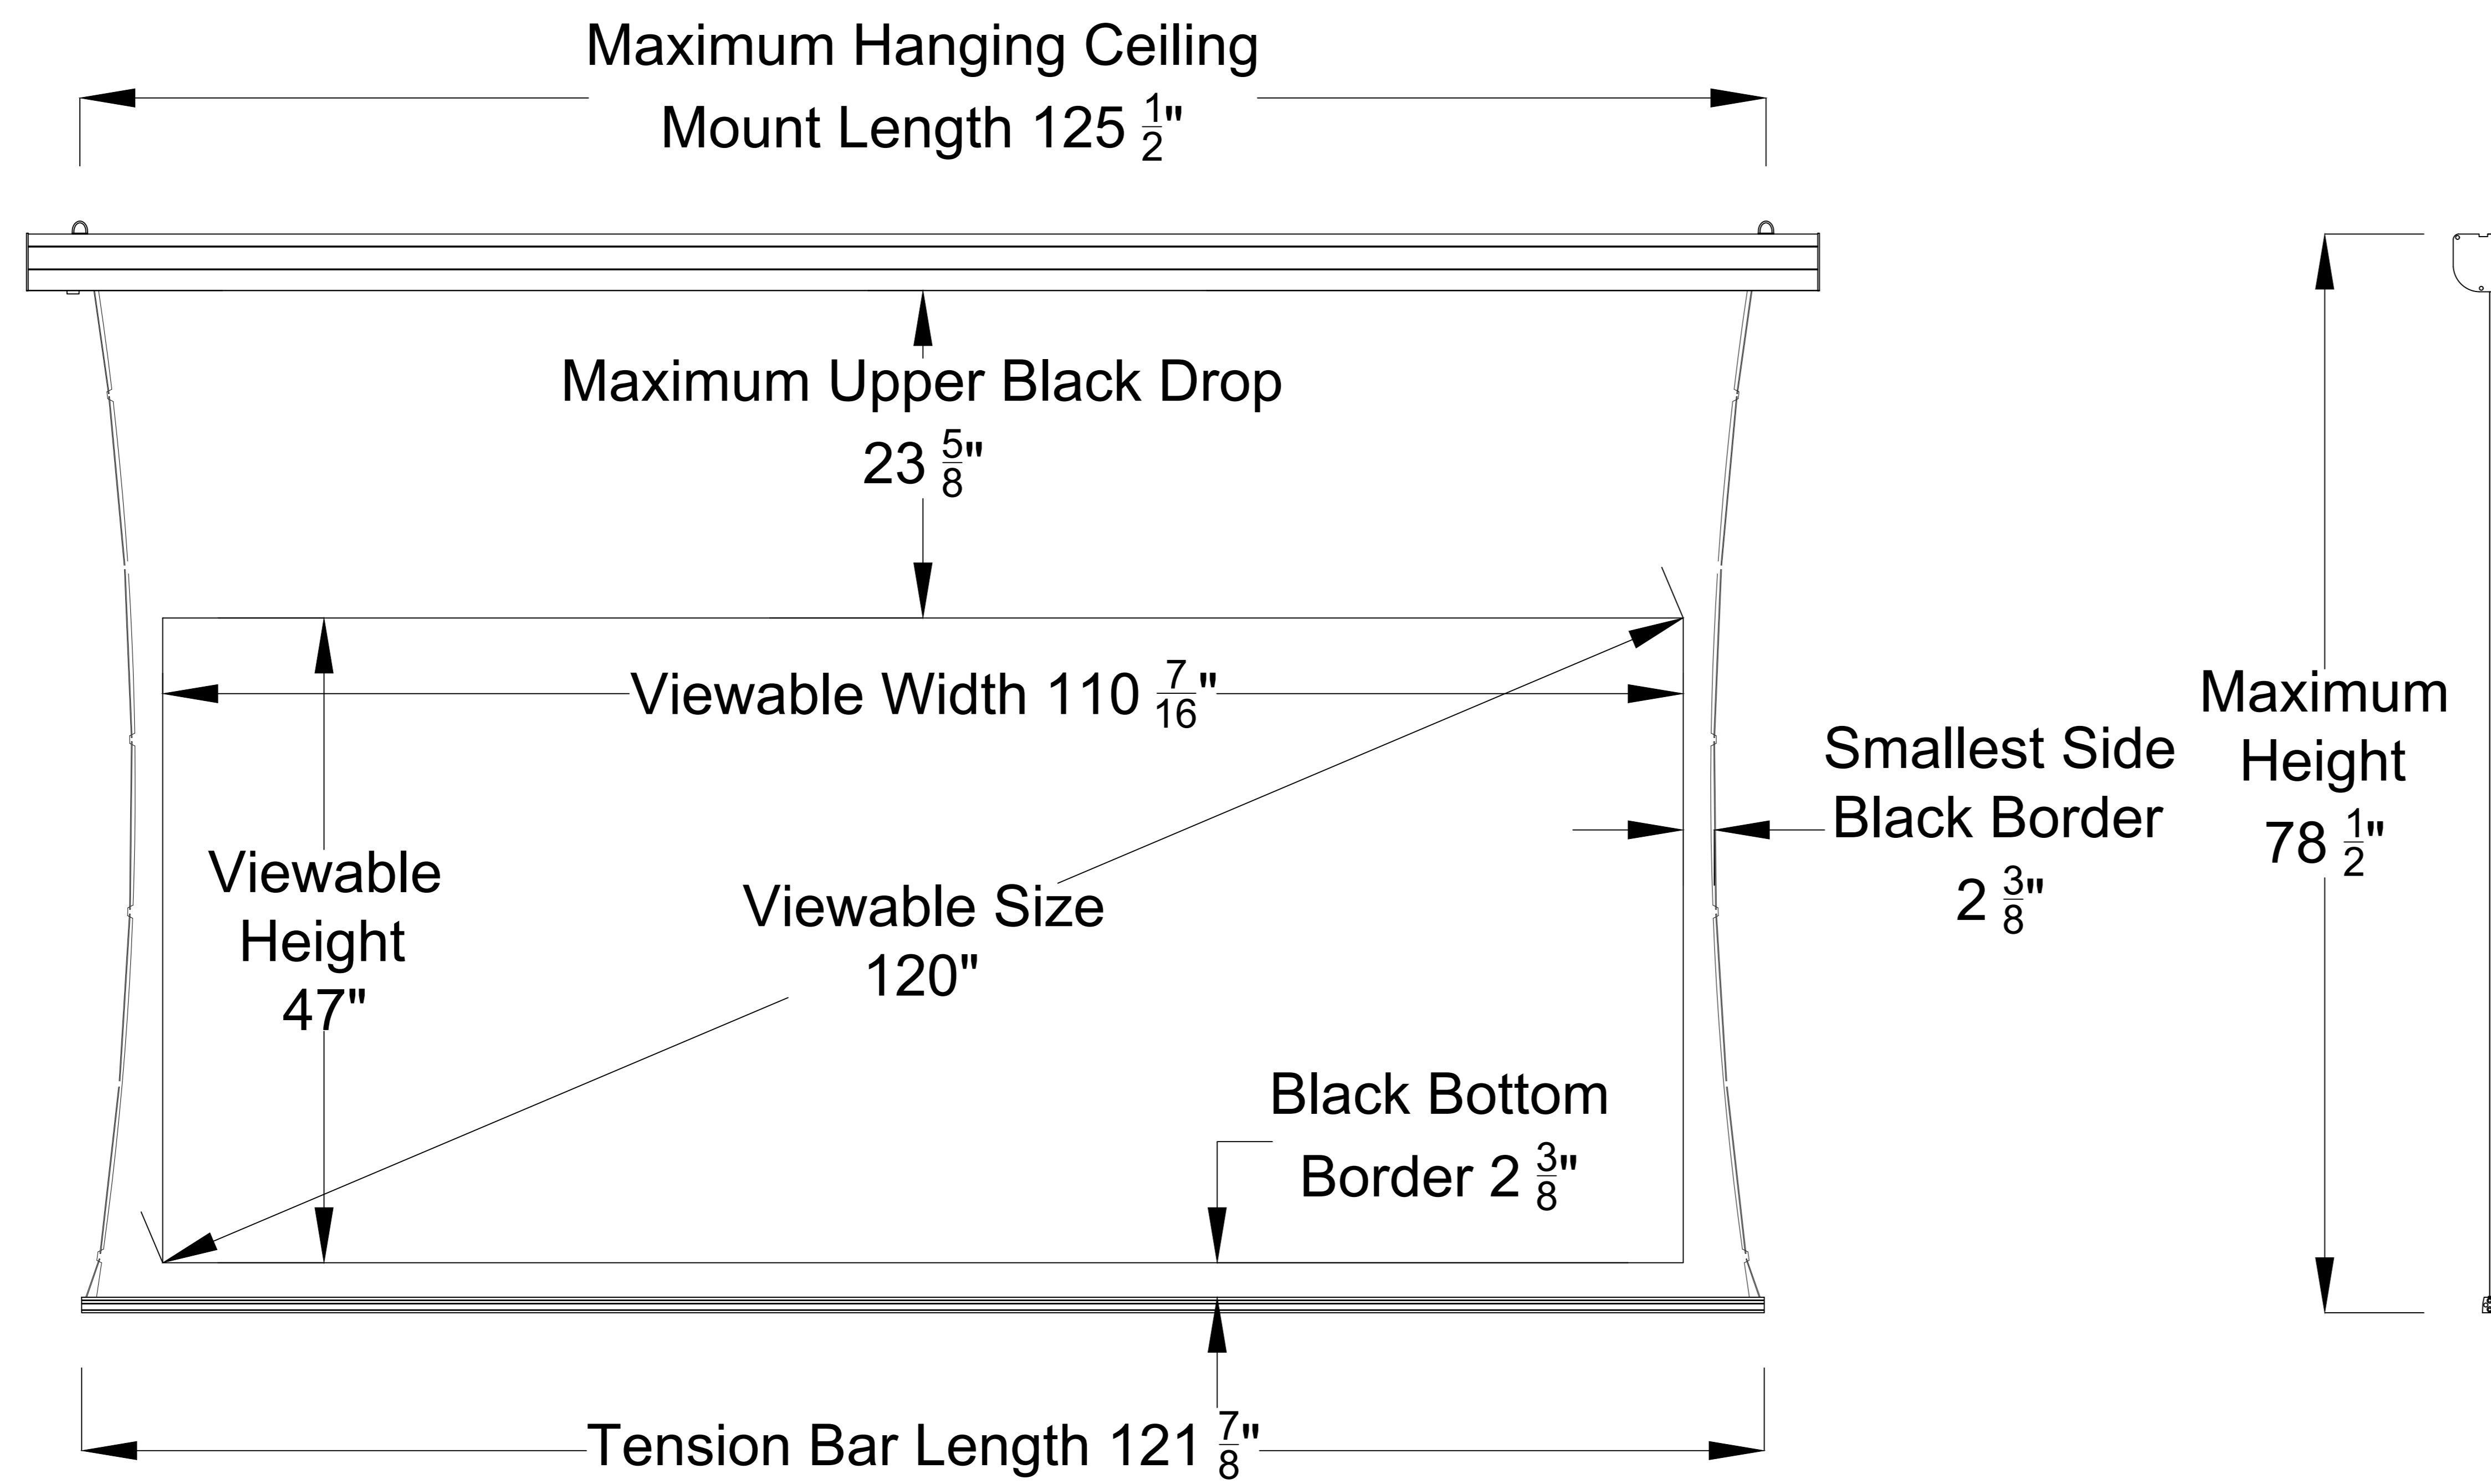

### Housing Side View

### Retracted View

Reference EVO 8K Tab-Tensioned Motorized Screen 120" 2.35:1

Product Model:  
EV8K-TC3-120-1.0-2.35

not to scale

Page 1 of 3

**Left Side of Housing**

Power Cord

Wired Trigger Port

Wall Control Port

Learn Key

**Mounting Bracket**

Holes for ceiling mount

Lip that latches onto housing

Holes for wall mount

Reference EVO 8K Tab-Tensioned Motorized Screen 120" 2.35:1

Product Model:  
EV8K-TC3-120-1.0-2.35

## Wall Mount