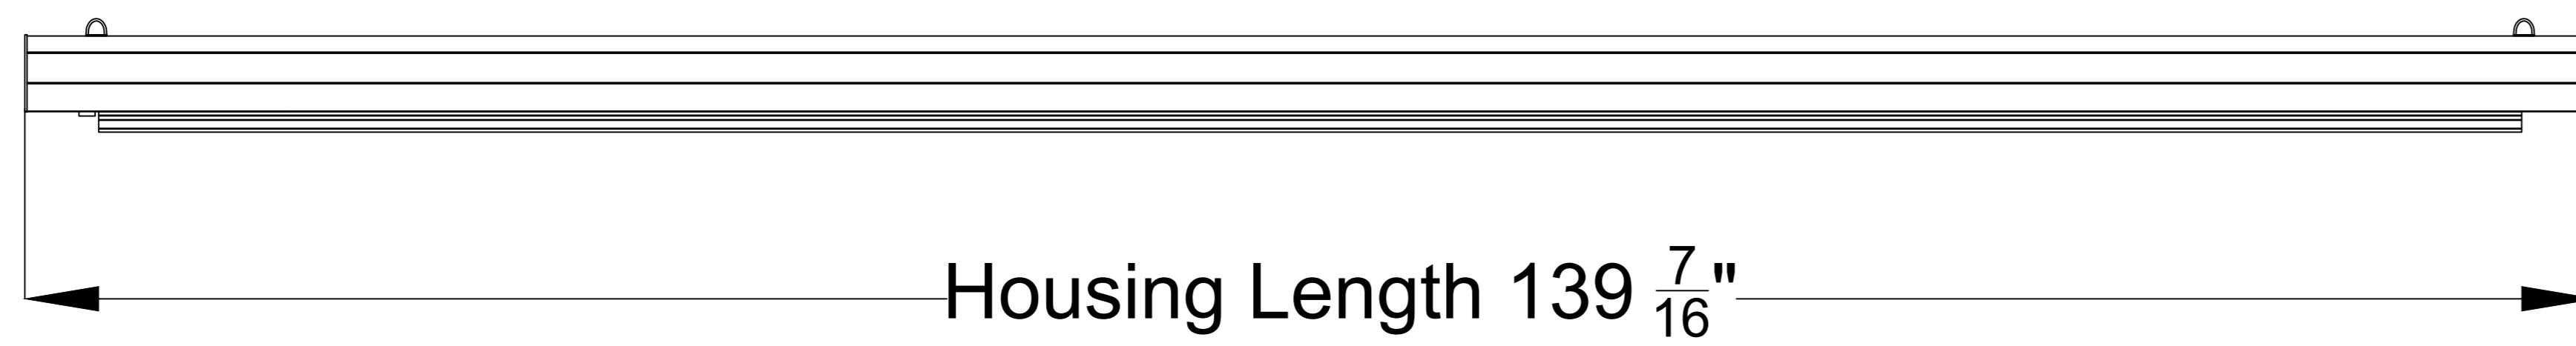

### Extended View

### Housing Side View

### Retracted View

Reference EVO 8K Tab-Tensioned Motorized Screen 130" 2.35:1

Product Model:  
EV8K-TC3-130-1.0-2.35

not to scale

Page 1 of 3

**Left Side of Housing**

Power Cord

Wired Trigger Port

Wall Control Port

Learn Key

**Mounting Bracket**

Holes for ceiling mount

Lip that latches onto housing

Holes for wall mount

Reference EVO 8K Tab-Tensioned Motorized Screen 130" 2.35:1

Product Model:  
EV8K-TC3-130-1.0-2.35