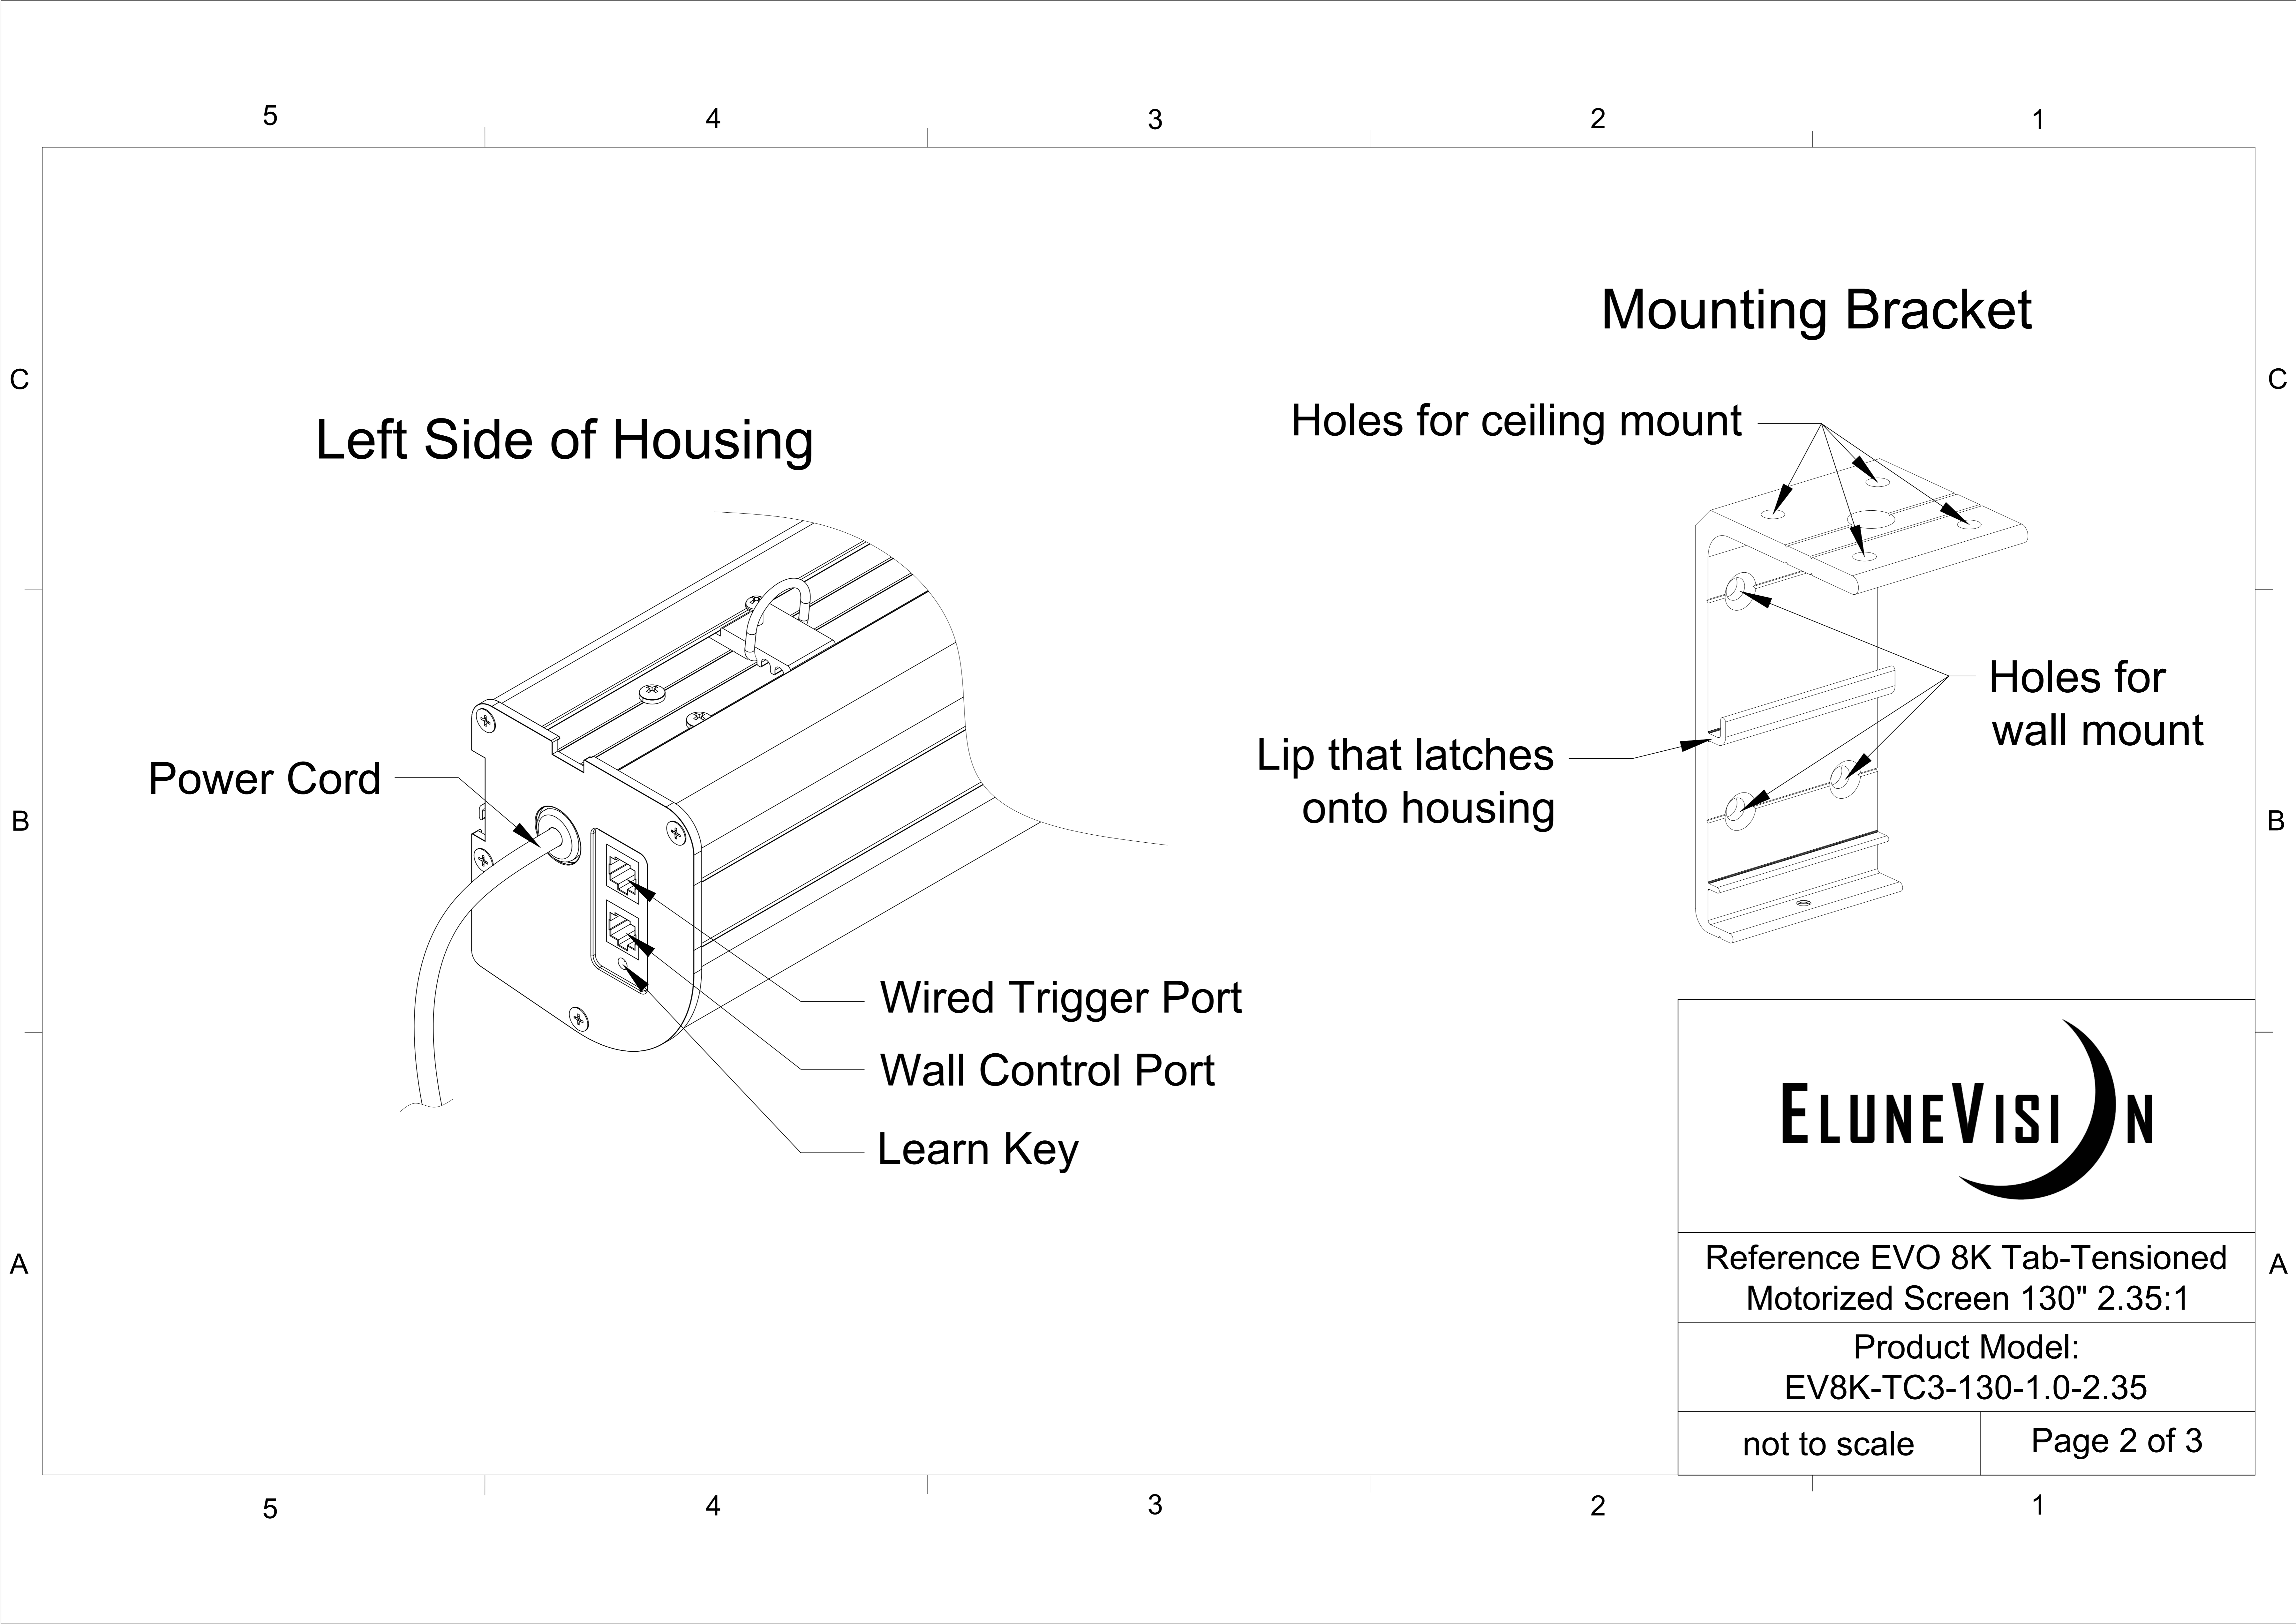

### Housing Side View

### Retracted View

Reference EVO 8K Tab-Tensioned Motorized Screen 130" 2.35:1

Product Model:  
EV8K-TC3-130-1.0-2.35

not to scale

Page 1 of 3

**Left Side of Housing**

Power Cord

Wired Trigger Port

Wall Control Port

Learn Key

**Mounting Bracket**

Holes for ceiling mount

Lip that latches onto housing

Holes for wall mount

Reference EVO 8K Tab-Tensioned Motorized Screen 130" 2.35:1

Product Model:  
EV8K-TC3-130-1.0-2.35

## Wall Mount