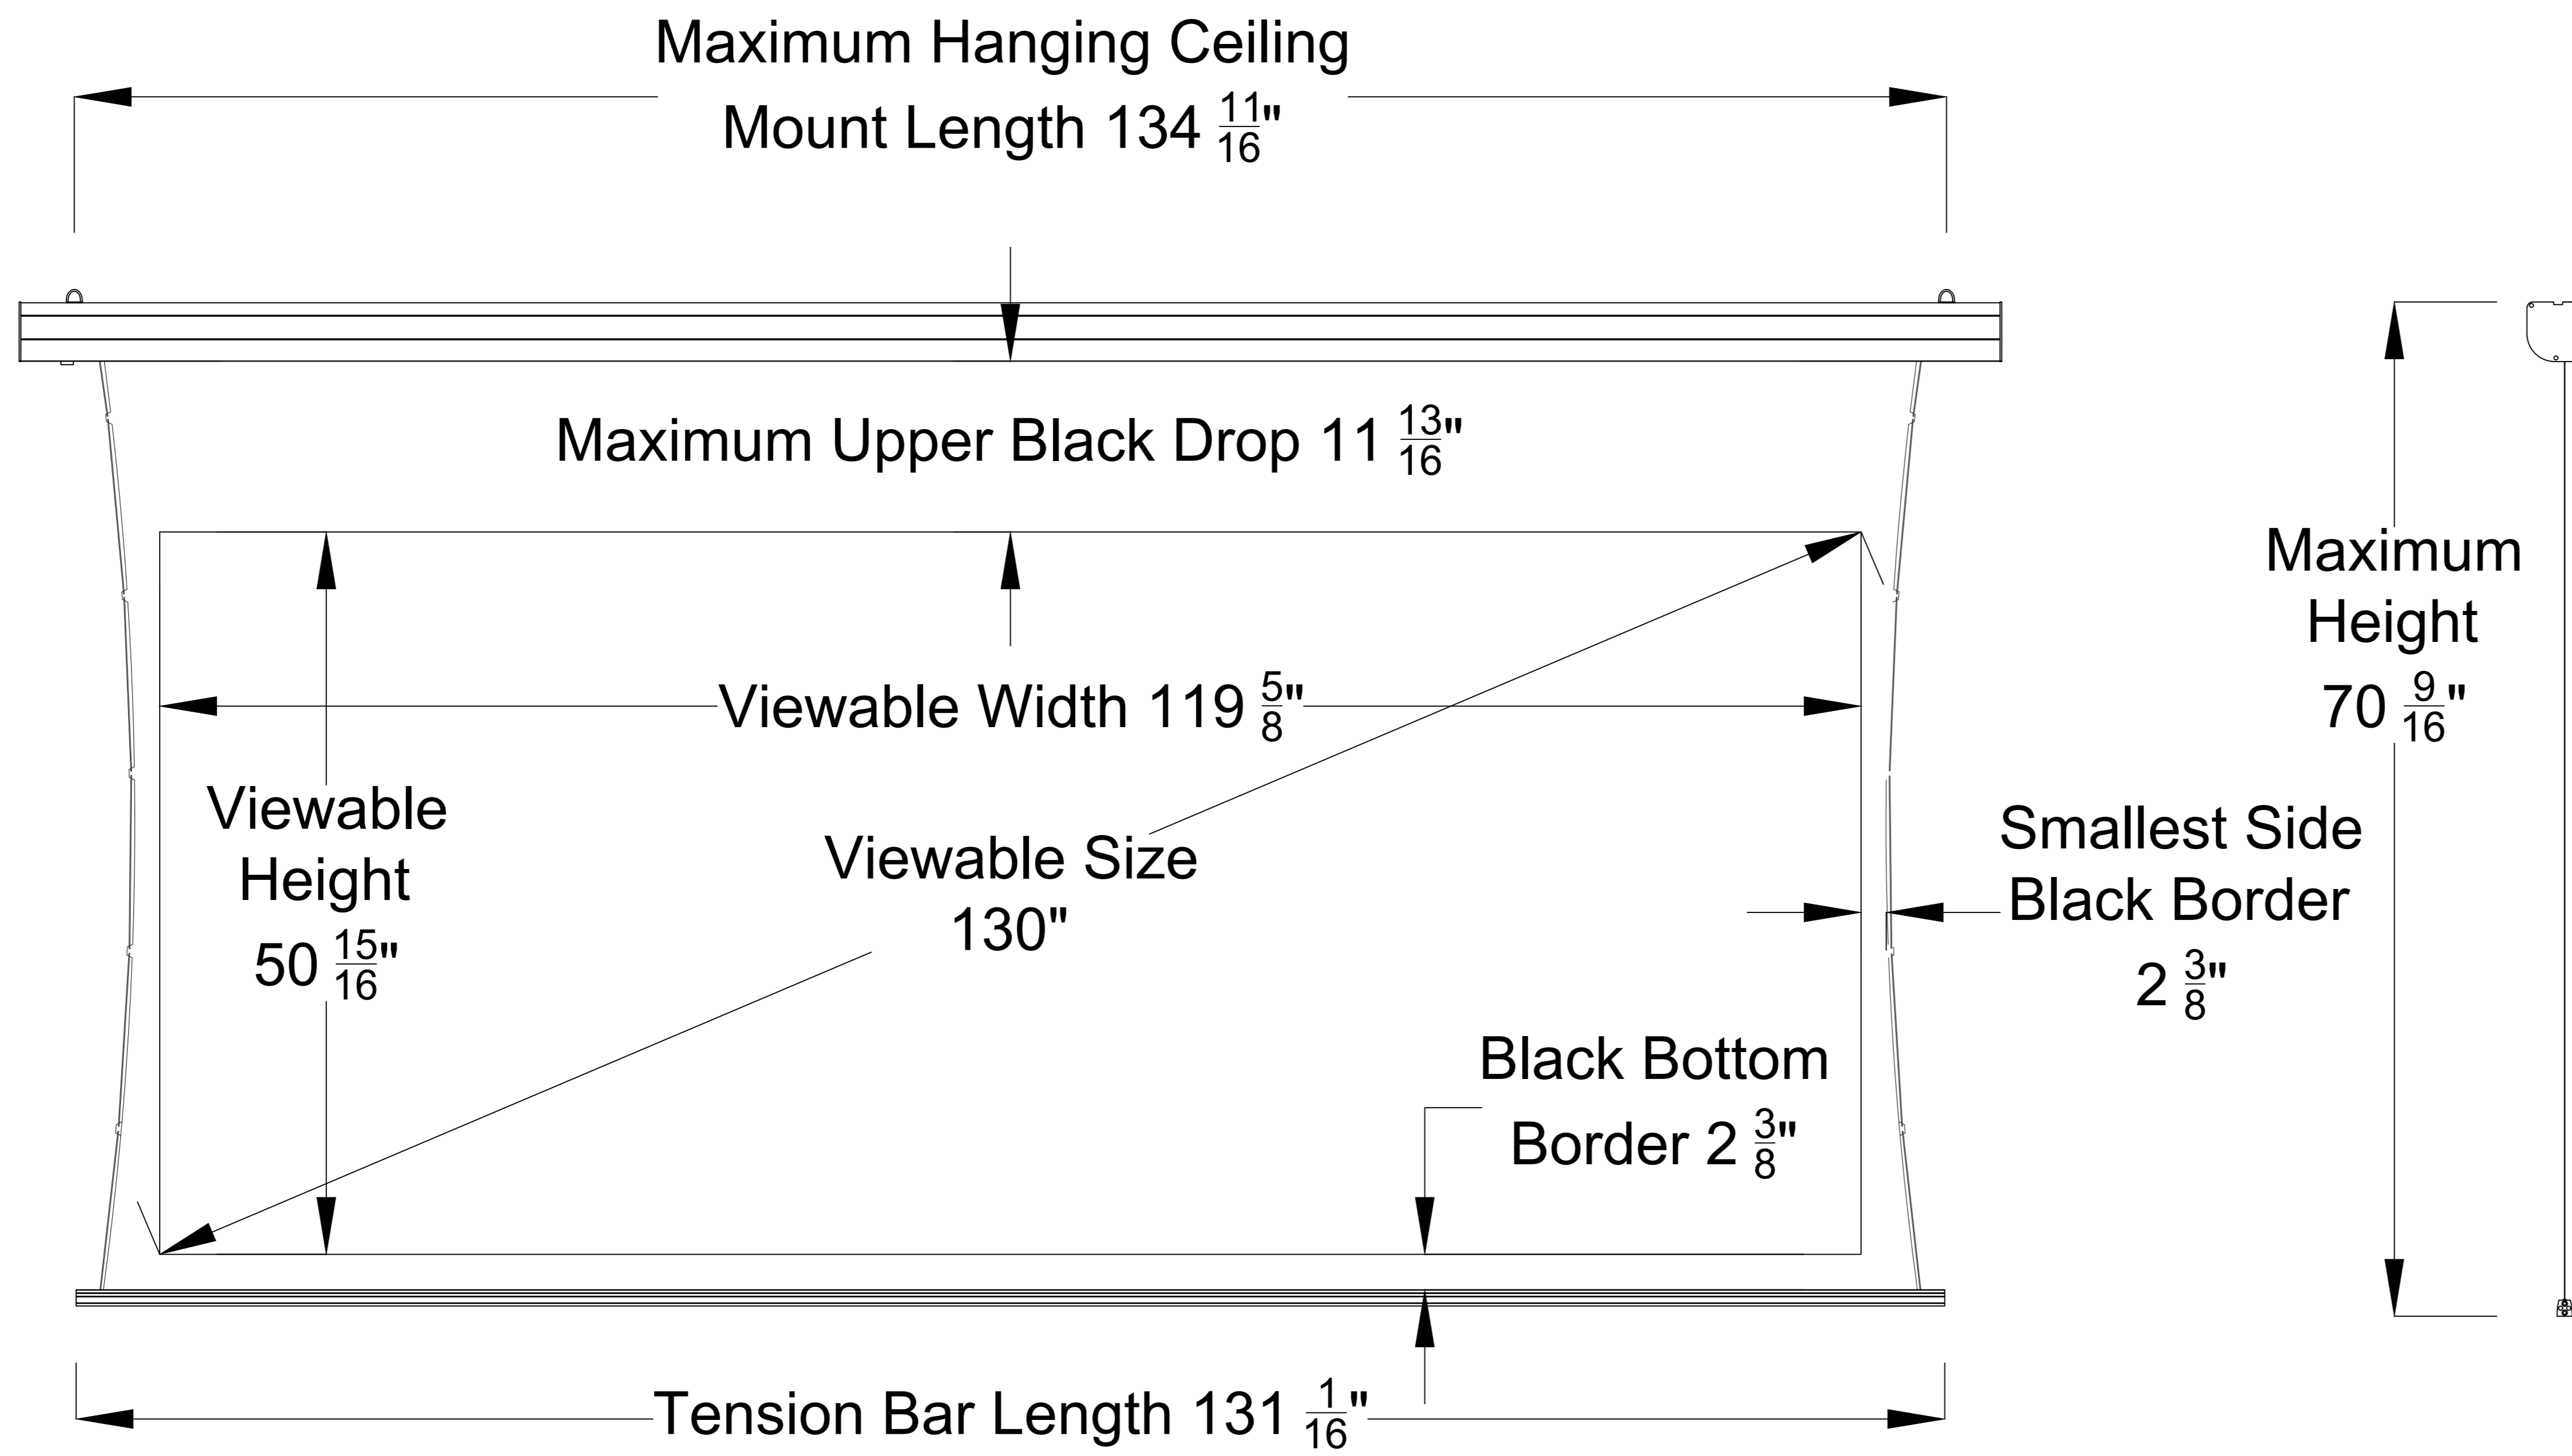

### Extended View

### Housing Side View

### Retracted View

Reference EVO 8K Tab-Tensioned Motorized Screen 130" 2.35:1

Product Model:  
EV8K-TC3-130-1.0-2.35

not to scale

Page 1 of 3

**Left Side of Housing**

Power Cord

Wired Trigger Port

Wall Control Port

Learn Key

**Mounting Bracket**

Holes for ceiling mount

Lip that latches onto housing

Holes for wall mount

Reference EVO 8K Tab-Tensioned Motorized Screen 130" 2.35:1

Product Model:  
EV8K-TC3-130-1.0-2.35