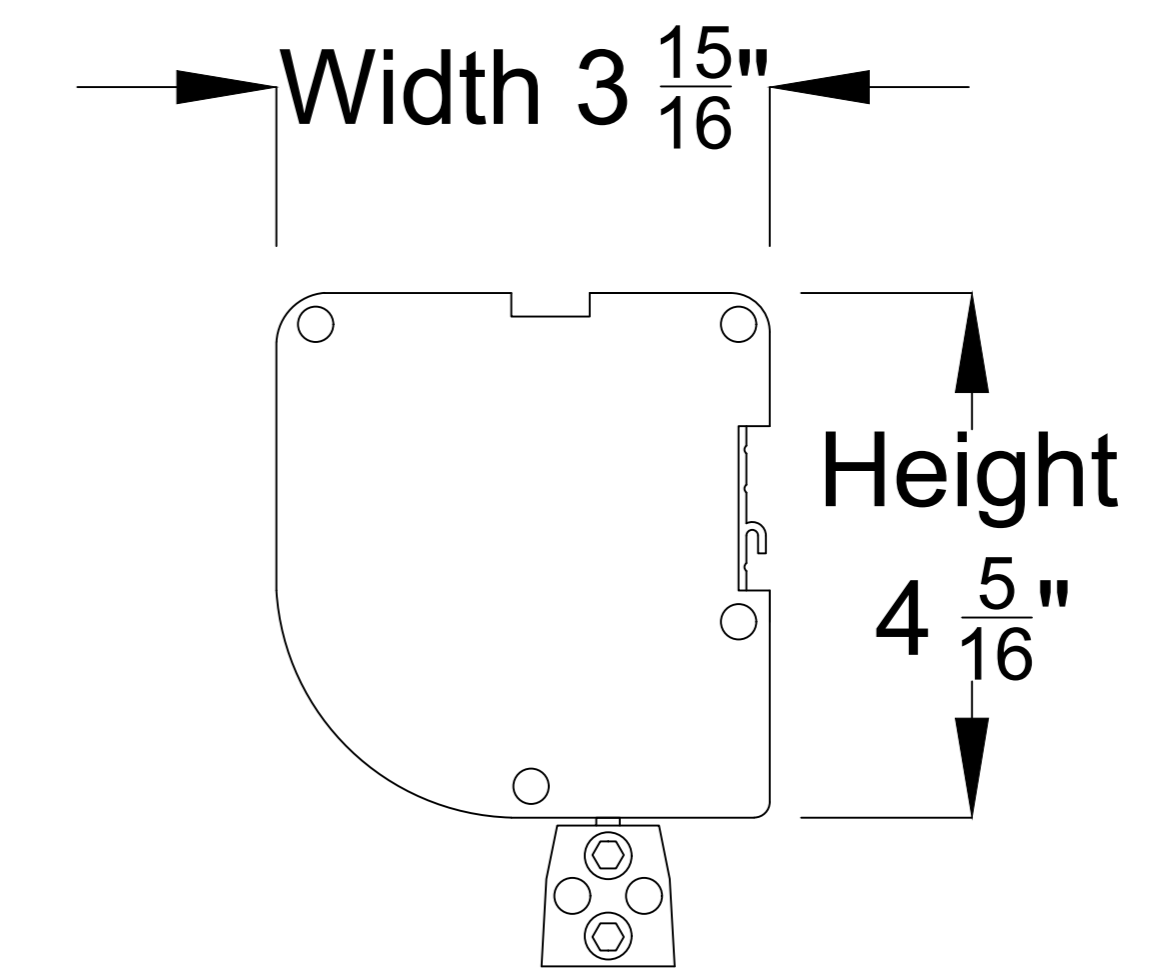

### Housing Side View

### Retracted View

Reference EVO 8K Tab-Tensioned Motorized Screen 130" 2.35:1

Product Model:  
EV8K-TC3-130-1.0-2.35

not to scale

Page 1 of 3

**Left Side of Housing**

Power Cord

Wired Trigger Port

Wall Control Port

Learn Key

**Mounting Bracket**

Holes for ceiling mount

Lip that latches onto housing

Holes for wall mount

Reference EVO 8K Tab-Tensioned Motorized Screen 130" 2.35:1

Product Model:  
EV8K-TC3-130-1.0-2.35