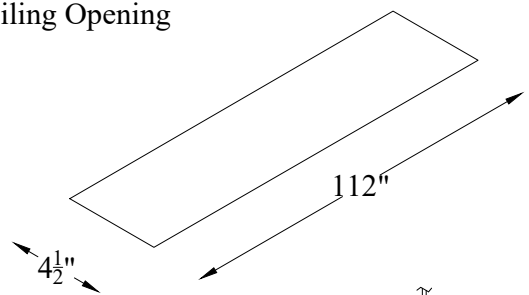

ELUNEVISION	
Reference Studio EVO 8K In-Ceiling Tab-tensioned Motorized 100" 16:9	
Product model: EV8K-TIC-100-1.0	
Not to Scale	Page 1 of 3

ELUNEVISION	
Reference Studio EVO 8K In-Ceiling Tab-tensioned Motorized 100" 16:9	
Product model: EV8K-TIC-100-1.0	
Not to Scale	Page 2 of 3

Mounting Diagrams

Ceiling Opening

Ceiling Mount

Reference Studio EVO 8K In-Ceiling
Tab-tensioned Motorized 100" 16:9

Product model: EV8K-TIC-100-1.0

Not to Scale

Page 3 of 3