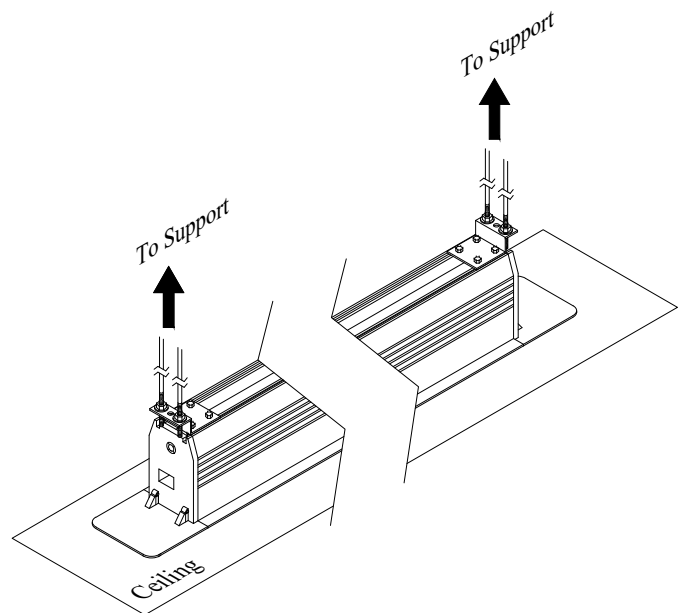

ELUNEVISION	
Reference Studio EVO 8K In-Ceiling Tab-tensioned Motorized 100" 16:9	
Product model: EV8K-TIC-100-1.0	
Not to Scale	Page 1 of 3

ELUNEVISION	
Reference Studio EVO 8K In-Ceiling Tab-tensioned Motorized 100" 16:9	
Product model: EV8K-TIC-100-1.0	
Not to Scale	Page 2 of 3

Mounting Diagrams

Ceiling Opening

Ceiling Mount

Reference Studio EVO 8K In-Ceiling
Tab-tensioned Motorized 100" 16:9

Product model: EV8K-TIC-100-1.0

Not to Scale

Page 3 of 3