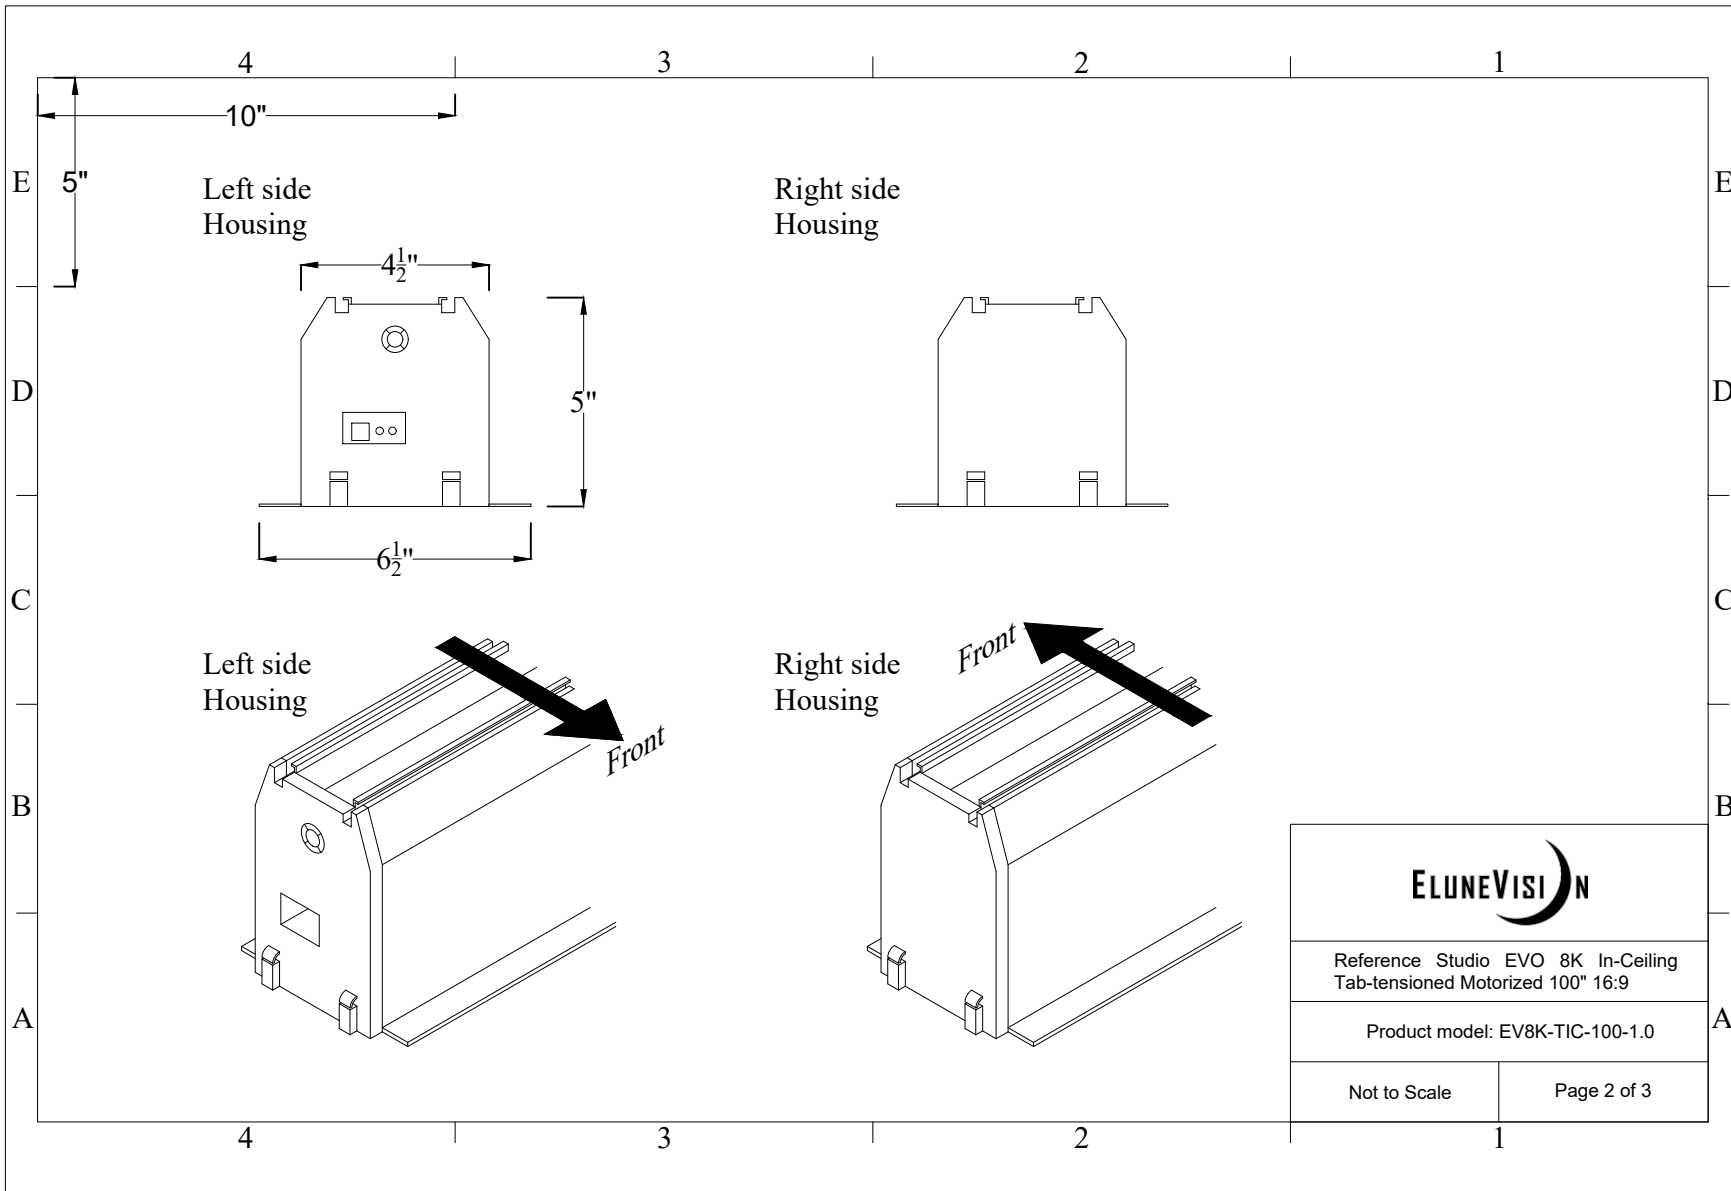

ELUNEVISION	
Reference Studio EVO 8K In-Ceiling Tab-tensioned Motorized 100" 16:9	
Product model: EV8K-TIC-100-1.0	
Not to Scale	Page 1 of 3

ELUNEVISION	
Reference Studio EVO 8K In-Ceiling Tab-tensioned Motorized 100" 16:9	
Product model: EV8K-TIC-100-1.0	
Not to Scale	Page 2 of 3

Mounting Diagrams

Ceiling Opening

Ceiling Mount

Reference Studio EVO 8K In-Ceiling
Tab-tensioned Motorized 100" 16:9

Product model: EV8K-TIC-100-1.0

Not to Scale

Page 3 of 3