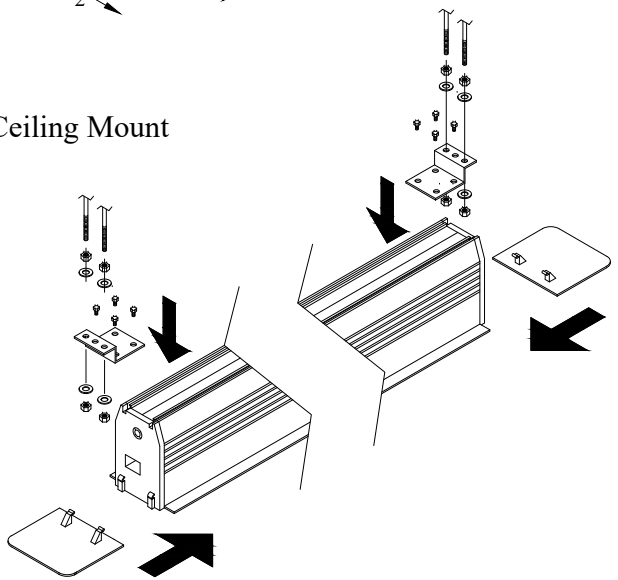

ELUNEVISION	
Reference Studio EVO 8K In-Ceiling Tab-tensioned Motorized 100" 16:9	
Product model: EV8K-TIC-100-1.0	
Not to Scale	Page 1 of 3

ELUNEVISION	
Reference Studio EVO 8K In-Ceiling Tab-tensioned Motorized 100" 16:9	
Product model: EV8K-TIC-100-1.0	
Not to Scale	Page 2 of 3

Mounting Diagrams

Ceiling Opening

Ceiling Mount

Reference Studio EVO 8K In-Ceiling
Tab-tensioned Motorized 100" 16:9

Product model: EV8K-TIC-100-1.0

Not to Scale

Page 3 of 3