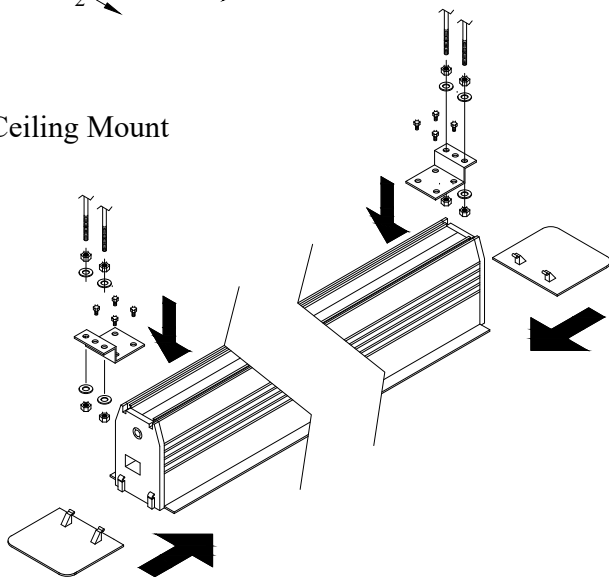

Reference Studio EVO 8K In-Ceiling
Tab-tensioned Motorized 106" 16:9

Product model: EV8K-TIC-106-1.0

Not to Scale

Page 1 of 3

Left side Housing

Right side Housing

Left side Housing

Right side Housing

Front

Front

Reference Studio EVO 8K In-Ceiling
Tab-tensioned Motorized 106" 16:9

Product model: EV8K-TIC-106-1.0

Not to Scale

Page 2 of 3

Mounting Diagrams

Ceiling Opening

Ceiling Mount

Reference Studio EVO 8K In-Ceiling
Tab-tensioned Motorized 106" 16:9

Product model: EV8K-TIC-106-1.0

Not to Scale

Page 3 of 3