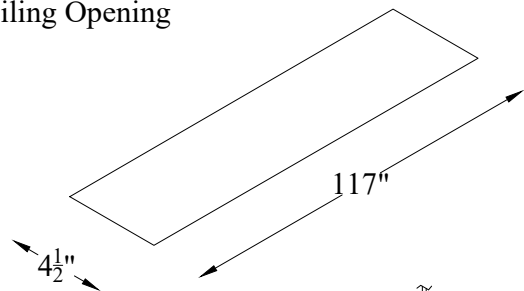

Reference Studio EVO 8K In-Ceiling
Tab-tensioned Motorized 106" 16:9

Product model: EV8K-TIC-106-1.0

Not to Scale

Page 1 of 3

Left side Housing

Right side Housing

Left side Housing

Right side Housing

Front

Front

Reference Studio EVO 8K In-Ceiling
Tab-tensioned Motorized 106" 16:9

Product model: EV8K-TIC-106-1.0

Not to Scale

Page 2 of 3

Mounting Diagrams

Ceiling Opening