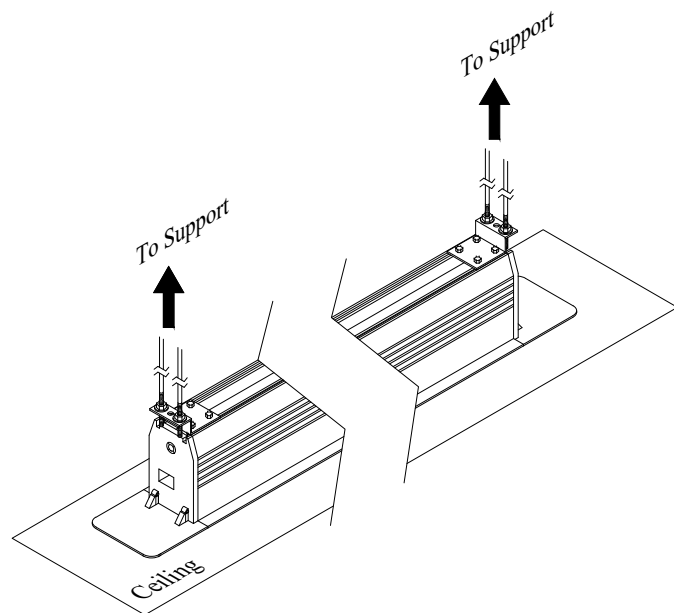

Reference Studio EVO 8K In-Ceiling
Tab-tensioned Motorized 106" 16:9

Product model: EV8K-TIC-106-1.0

Not to Scale

Page 1 of 3

Left side Housing

Right side Housing

Left side Housing

Right side Housing

Front

Front

Reference Studio EVO 8K In-Ceiling
Tab-tensioned Motorized 106" 16:9

Product model: EV8K-TIC-106-1.0

Not to Scale

Page 2 of 3

Mounting Diagrams

Ceiling Opening

Ceiling Mount

Reference Studio EVO 8K In-Ceiling
Tab-tensioned Motorized 106" 16:9

Product model: EV8K-TIC-106-1.0

Not to Scale

Page 3 of 3