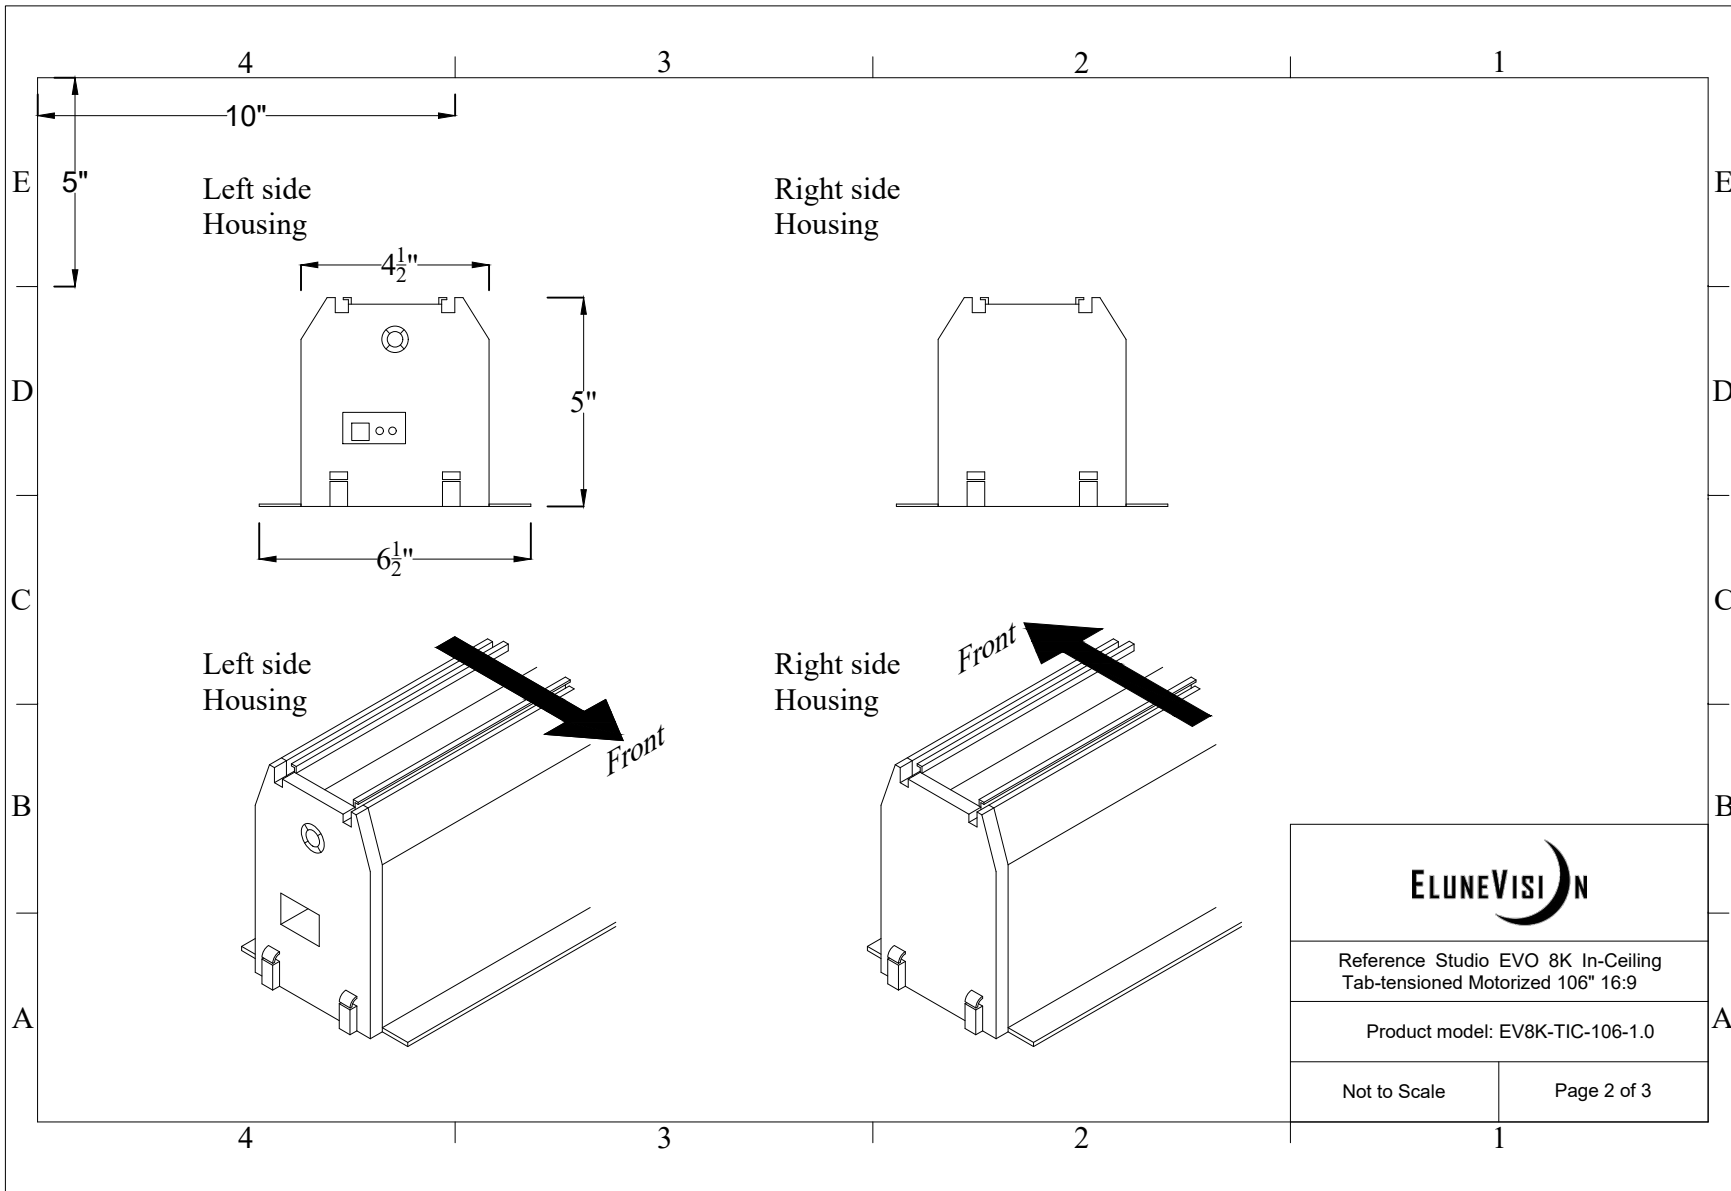

Reference Studio EVO 8K In-Ceiling
Tab-tensioned Motorized 106" 16:9

Product model: EV8K-TIC-106-1.0

Not to Scale

Page 1 of 3

Left side Housing

Right side Housing

Left side Housing

Right side Housing

Front

Front

Reference Studio EVO 8K In-Ceiling
Tab-tensioned Motorized 106" 16:9

Product model: EV8K-TIC-106-1.0

Not to Scale

Page 2 of 3

Mounting Diagrams

Ceiling Opening

Ceiling Mount

Reference Studio EVO 8K In-Ceiling
Tab-tensioned Motorized 106" 16:9

Product model: EV8K-TIC-106-1.0

Not to Scale

Page 3 of 3