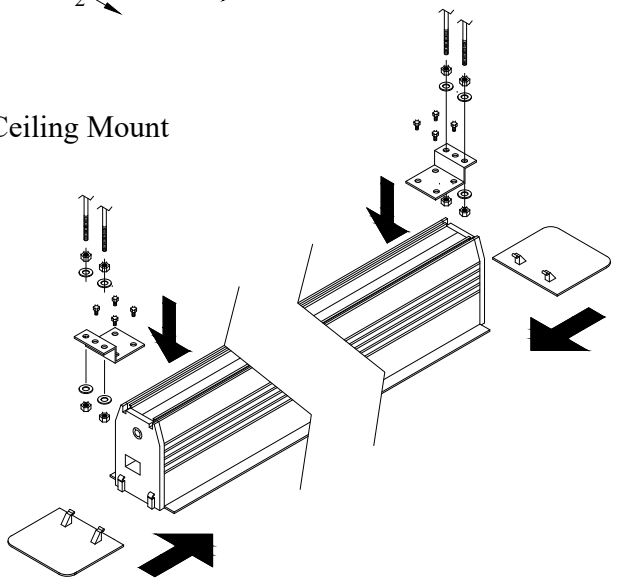

Front

Front

Reference Studio EVO 8K In-Ceiling Tab-tensioned Motorized 112" 16:9

Product model: EV8K-TIC-112-1.0

Not to Scale

Page 2 of 3

Mounting Diagrams

Ceiling Opening

Ceiling Mount

Reference Studio EVO 8K In-Ceiling Tab-tensioned Motorized 112" 16:9

Product model: EV8K-TIC-112-1.0

Not to Scale

Page 3 of 3