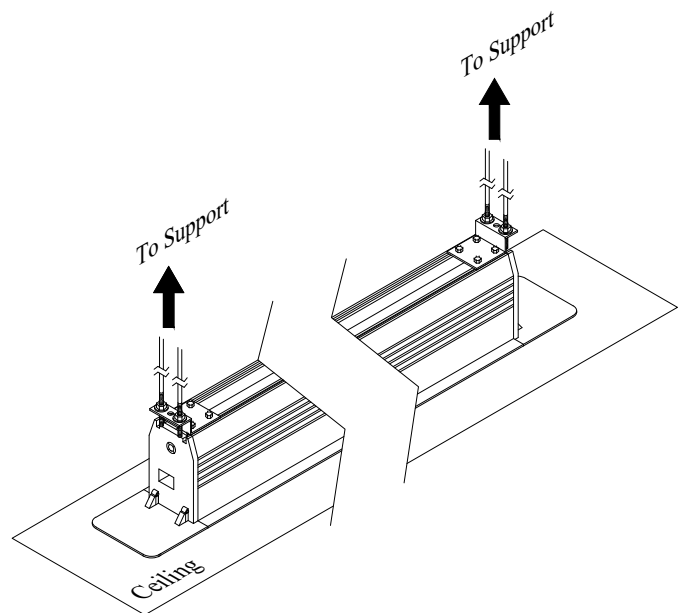

Front

Front

Reference Studio EVO 8K In-Ceiling Tab-tensioned Motorized 112" 16:9

Product model: EV8K-TIC-112-1.0

Not to Scale

Page 2 of 3

Mounting Diagrams

Ceiling Opening

Ceiling Mount

Reference Studio EVO 8K In-Ceiling Tab-tensioned Motorized 112" 16:9

Product model: EV8K-TIC-112-1.0

Not to Scale

Page 3 of 3