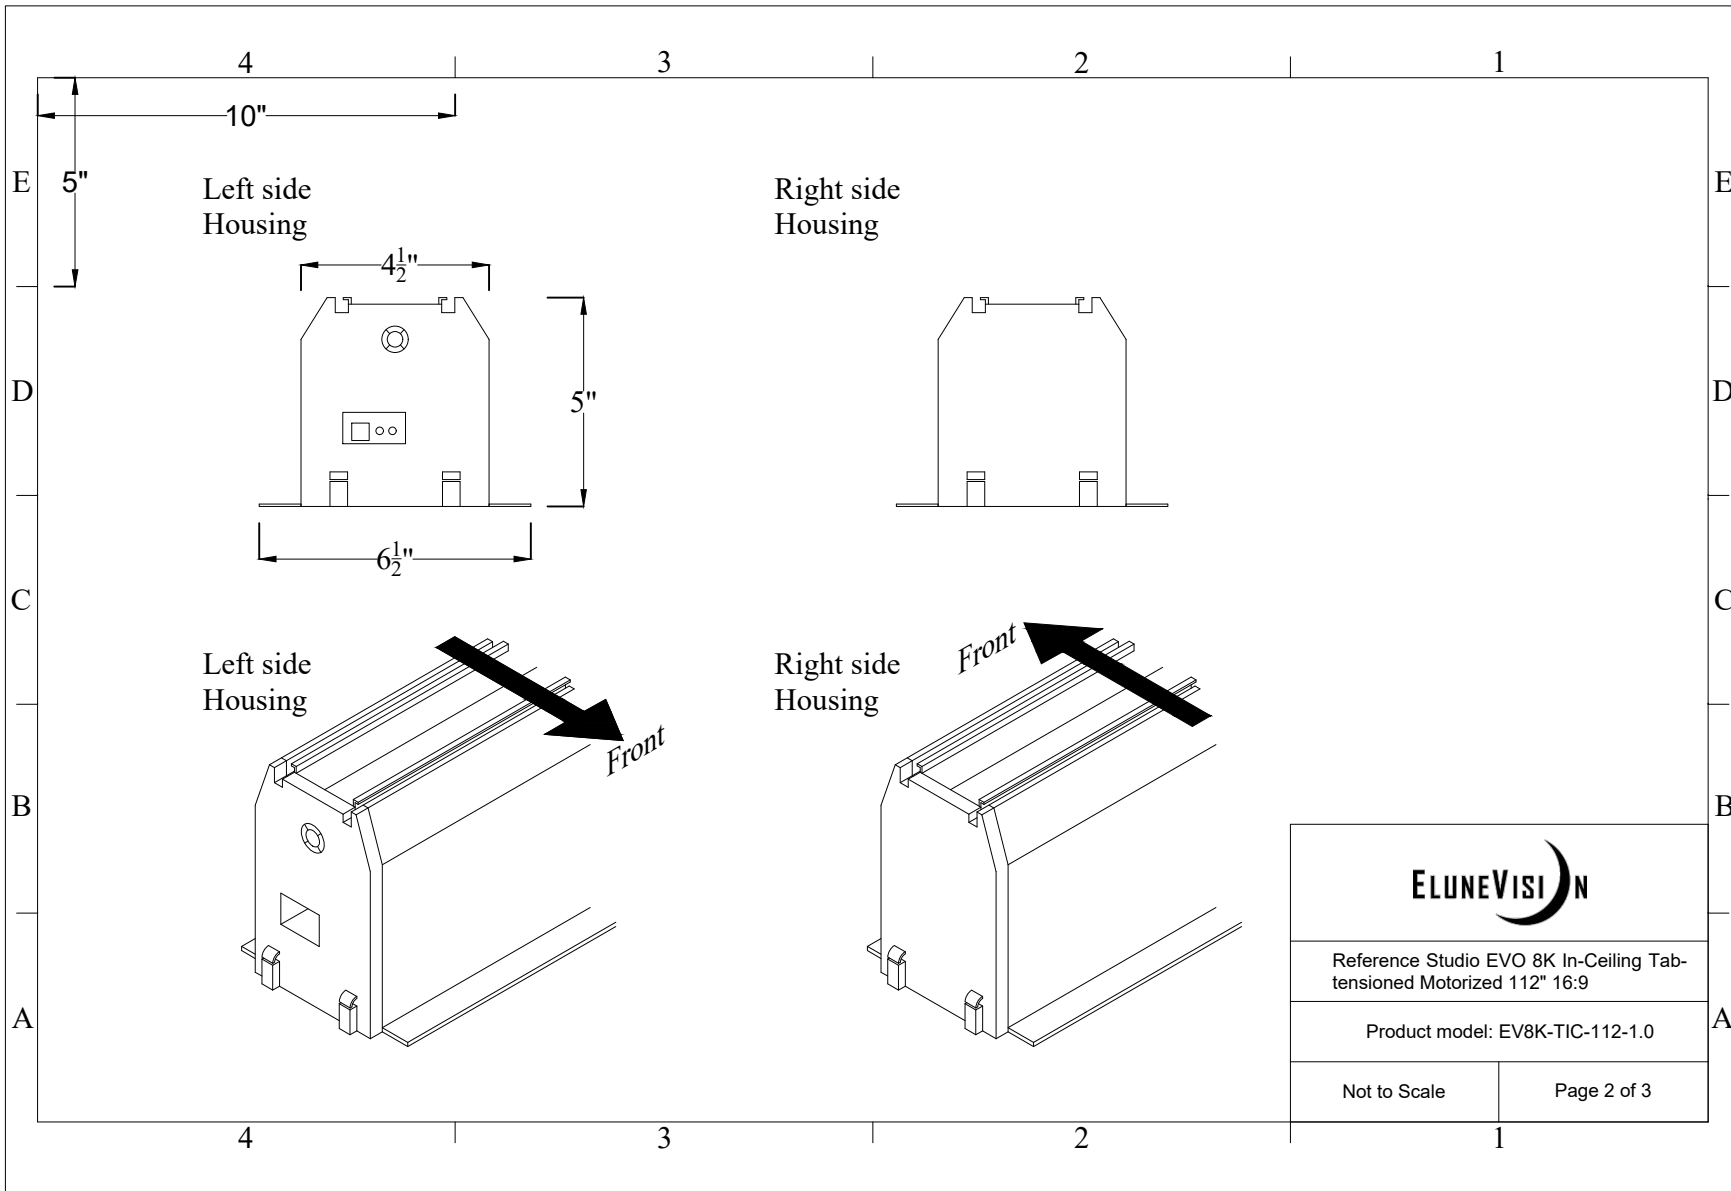

ELUNEVISION	
Reference Studio EVO 8K In-Ceiling Tab-tensioned Motorized 112" 16:9	
Product model: EV8K-TIC-112-1.0	
Not to Scale	Page 1 of 3

Left side Housing

Right side Housing

Left side Housing

Right side Housing

Front

Front

Reference Studio EVO 8K In-Ceiling Tab-tensioned Motorized 112" 16:9

Product model: EV8K-TIC-112-1.0

Not to Scale

Page 2 of 3

Mounting Diagrams

Ceiling Opening

Ceiling Mount

Reference Studio EVO 8K In-Ceiling Tab-tensioned Motorized 112" 16:9

Product model: EV8K-TIC-112-1.0

Not to Scale

Page 3 of 3