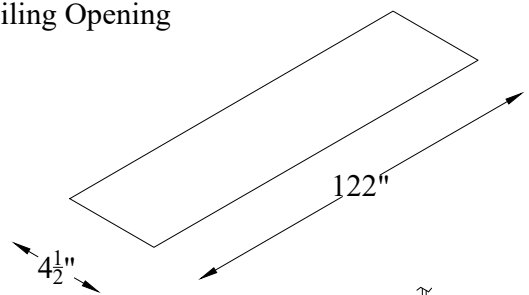

Front

Front

Reference Studio EVO 8K In-Ceiling Tab-tensioned Motorized 112" 16:9

Product model: EV8K-TIC-112-1.0

Not to Scale

Page 2 of 3

Mounting Diagrams

Ceiling Opening