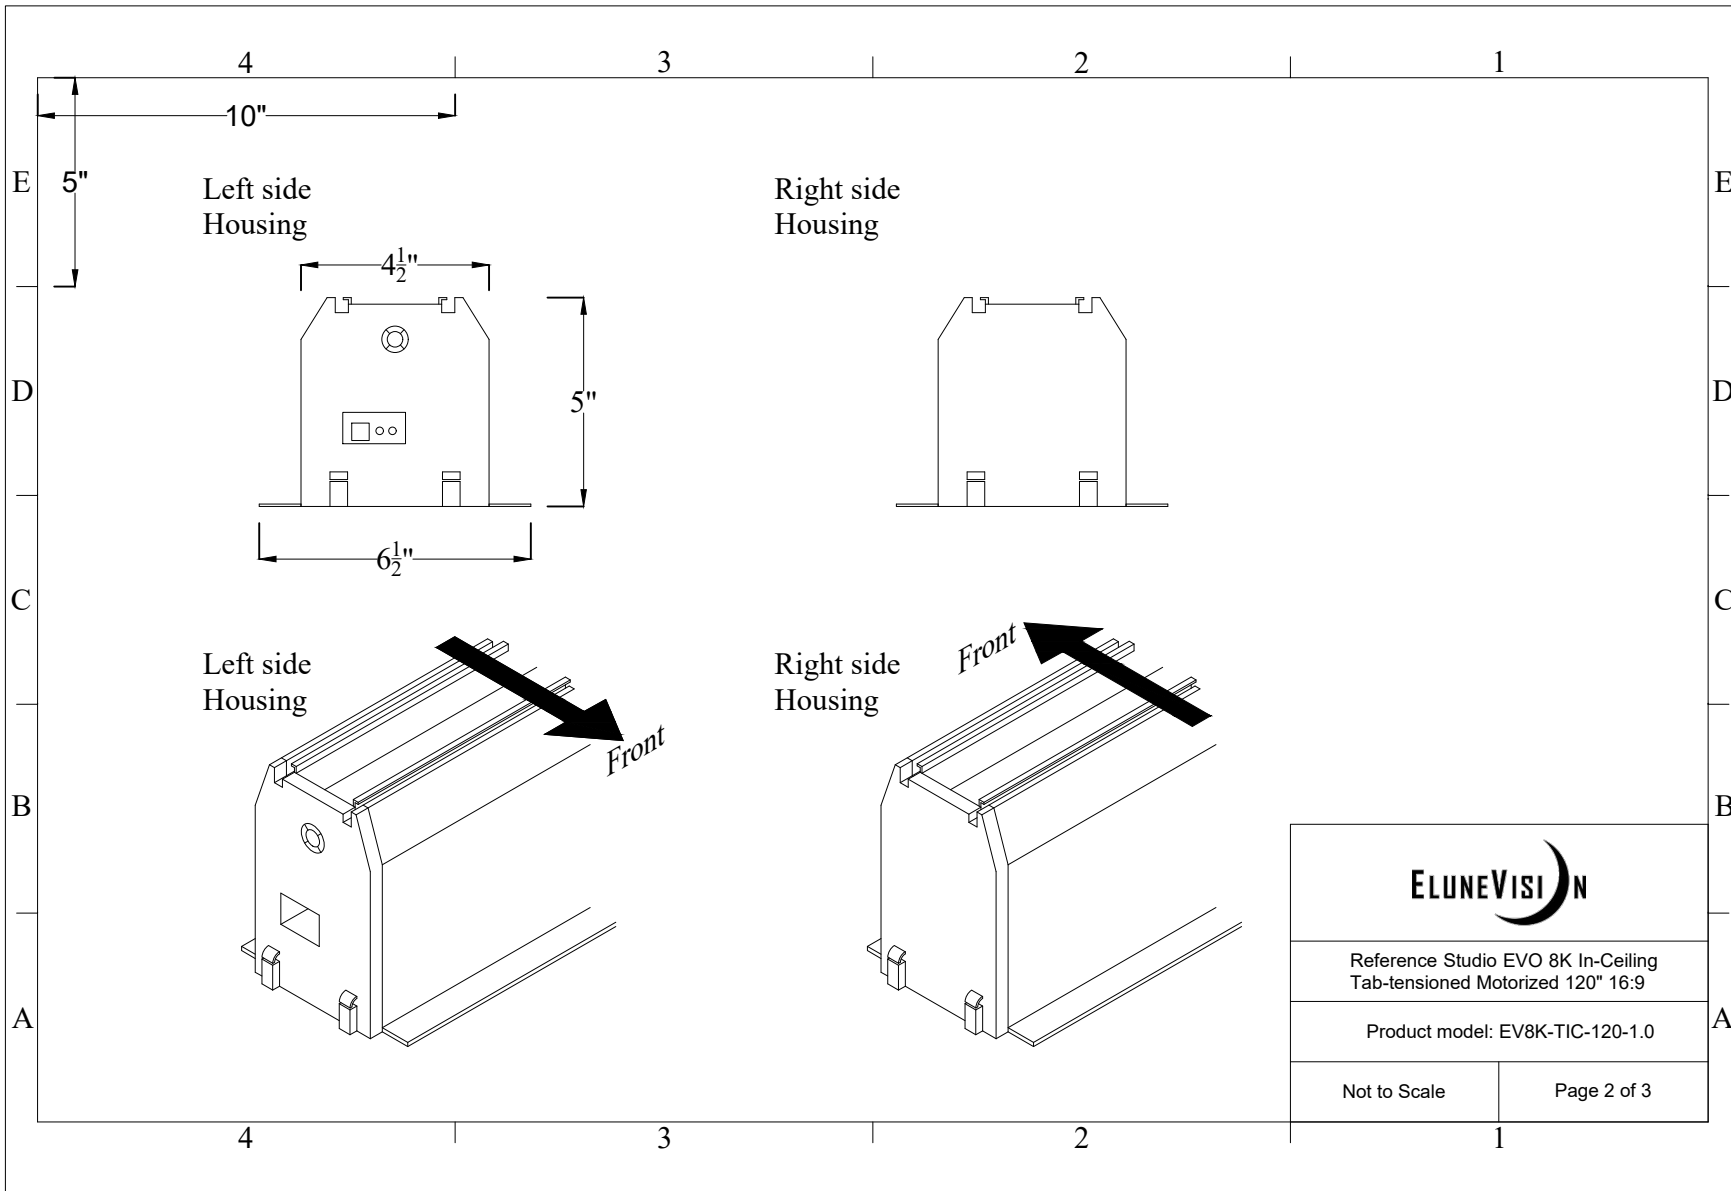

ELUNEVISION	
Reference Studio EVO 8K In-Ceiling Tab-tensioned Motorized 120" 16:9	
Product model: EV8K-TIC-120-1.0	
Not to Scale	Page 1 of 3

ELUNEVISION	
Reference Studio EVO 8K In-Ceiling Tab-tensioned Motorized 120" 16:9	
Product model: EV8K-TIC-120-1.0	
Not to Scale	Page 2 of 3

Mounting Diagrams

Ceiling Opening

Ceiling Mount

Reference Studio EVO 8K In-Ceiling
Tab-tensioned Motorized 120" 16:9

Product model: EV8K-TIC-120-1.0

Not to Scale

Page 3 of 3