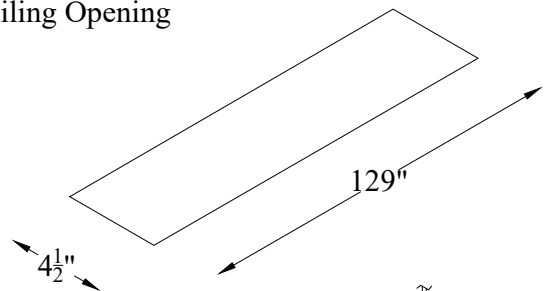

ELUNEVISION	
Reference Studio EVO 8K In-Ceiling Tab-tensioned Motorized 120" 16:9	
Product model: EV8K-TIC-120-1.0	
Not to Scale	Page 1 of 3

ELUNEVISION	
Reference Studio EVO 8K In-Ceiling Tab-tensioned Motorized 120" 16:9	
Product model: EV8K-TIC-120-1.0	
Not to Scale	Page 2 of 3

Mounting Diagrams

Ceiling Opening

Ceiling Mount

Reference Studio EVO 8K In-Ceiling
Tab-tensioned Motorized 120" 16:9

Product model: EV8K-TIC-120-1.0

Not to Scale

Page 3 of 3