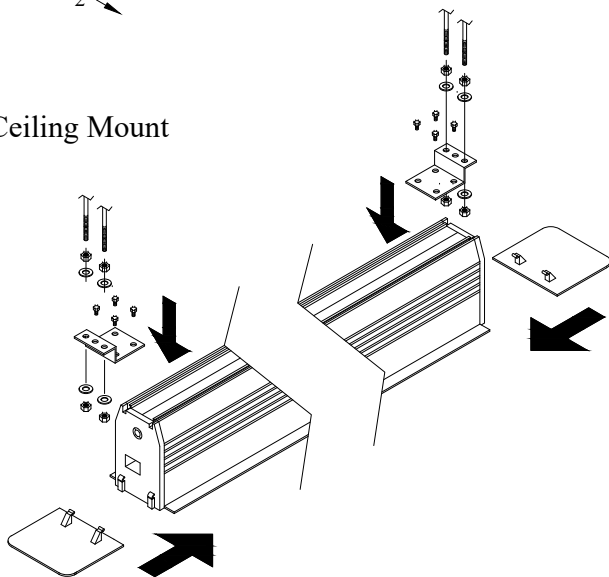

ELUNEVISION	
Reference Studio EVO 8K In-Ceiling Tab-tensioned Motorized 120" 16:9	
Product model: EV8K-TIC-120-1.0	
Not to Scale	Page 1 of 3

ELUNEVISION	
Reference Studio EVO 8K In-Ceiling Tab-tensioned Motorized 120" 16:9	
Product model: EV8K-TIC-120-1.0	
Not to Scale	Page 2 of 3

Mounting Diagrams

Ceiling Opening

Ceiling Mount

Reference Studio EVO 8K In-Ceiling
Tab-tensioned Motorized 120" 16:9

Product model: EV8K-TIC-120-1.0

Not to Scale

Page 3 of 3