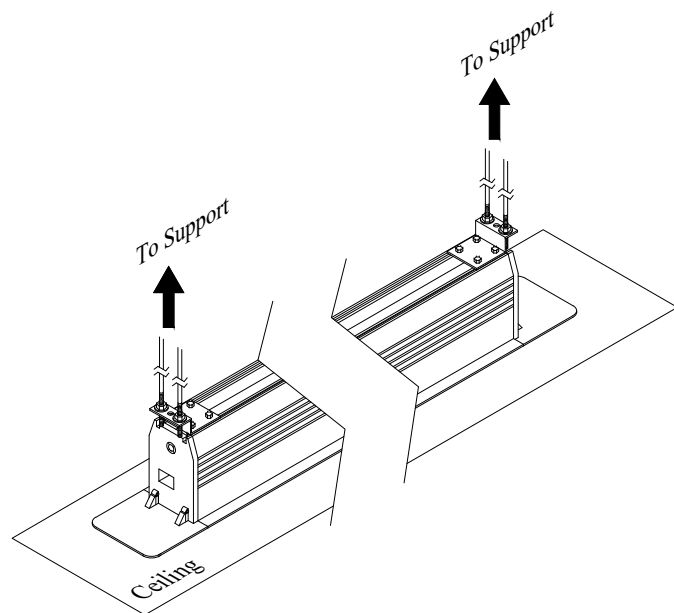

ELUNEVISION	
Reference Studio EVO 8K In-Ceiling Tab-tensioned Motorized 120" 16:9	
Product model: EV8K-TIC-120-1.0	
Not to Scale	Page 1 of 3

ELUNEVISION	
Reference Studio EVO 8K In-Ceiling Tab-tensioned Motorized 120" 16:9	
Product model: EV8K-TIC-120-1.0	
Not to Scale	Page 2 of 3

Mounting Diagrams

Ceiling Opening

Ceiling Mount

Reference Studio EVO 8K In-Ceiling
Tab-tensioned Motorized 120" 16:9

Product model: EV8K-TIC-120-1.0

Not to Scale

Page 3 of 3