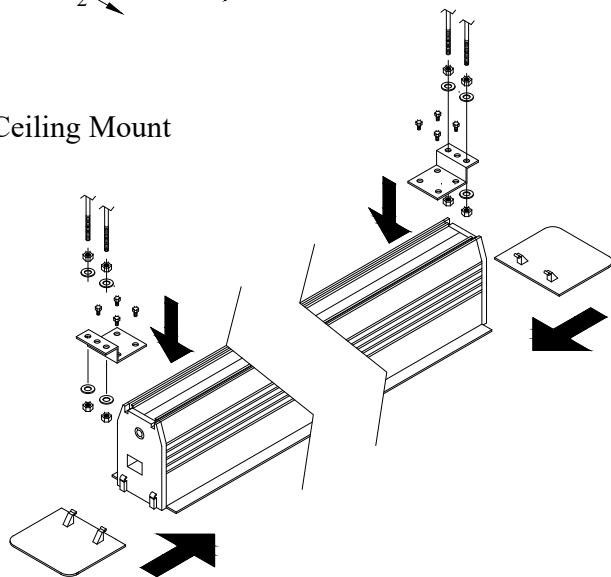

	
Reference Studio EVO 8K In-Ceiling Tab-tensioned Motorized 135" 16:9	
Product model: EV8K-TIC-135-1.0	
Not to Scale	Page 1 of 3

<b>ELUNEVISION</b>	
Reference Studio 8K In-Ceiling Tab-tensioned Motorized 135" 16:9	
Product model: EV8K-TIC-135-1.0	
Not to Scale	Page 2 of 3

Mounting Diagrams

Ceiling Opening

Ceiling Mount

Reference Studio EVO 8K In-Ceiling  
Tab-tensioned Motorized 135" 16:9

Product model: EV8K-TIC-135-1.0

Not to Scale

Page 3 of 3