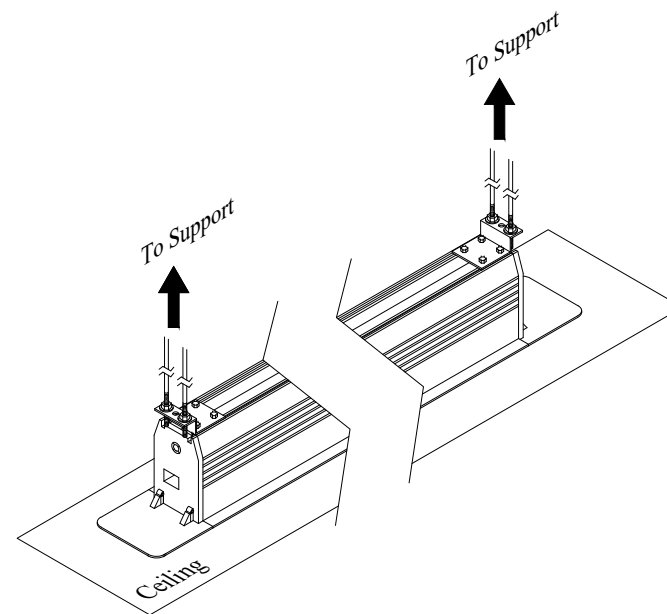

	
Reference Studio EVO 8K In-Ceiling Tab-tensioned Motorized 135" 16:9	
Product model: EV8K-TIC-135-1.0	
Not to Scale	Page 1 of 3

<b>ELUNEVISION</b>	
Reference Studio 8K In-Ceiling Tab-tensioned Motorized 135" 16:9	
Product model: EV8K-TIC-135-1.0	
Not to Scale	Page 2 of 3

Mounting Diagrams

Ceiling Opening

Ceiling Mount

Reference Studio EVO 8K In-Ceiling  
Tab-tensioned Motorized 135" 16:9

Product model: EV8K-TIC-135-1.0

Not to Scale

Page 3 of 3