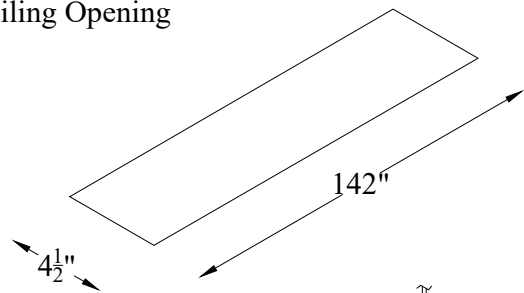

	
Reference Studio EVO 8K In-Ceiling Tab-tensioned Motorized 135" 16:9	
Product model: EV8K-TIC-135-1.0	
Not to Scale	Page 1 of 3

<b>ELUNEVISION</b>	
Reference Studio 8K In-Ceiling Tab-tensioned Motorized 135" 16:9	
Product model: EV8K-TIC-135-1.0	
Not to Scale	Page 2 of 3

Mounting Diagrams

Ceiling Opening

Ceiling Mount

Reference Studio EVO 8K In-Ceiling  
Tab-tensioned Motorized 135" 16:9

Product model: EV8K-TIC-135-1.0

Not to Scale

Page 3 of 3