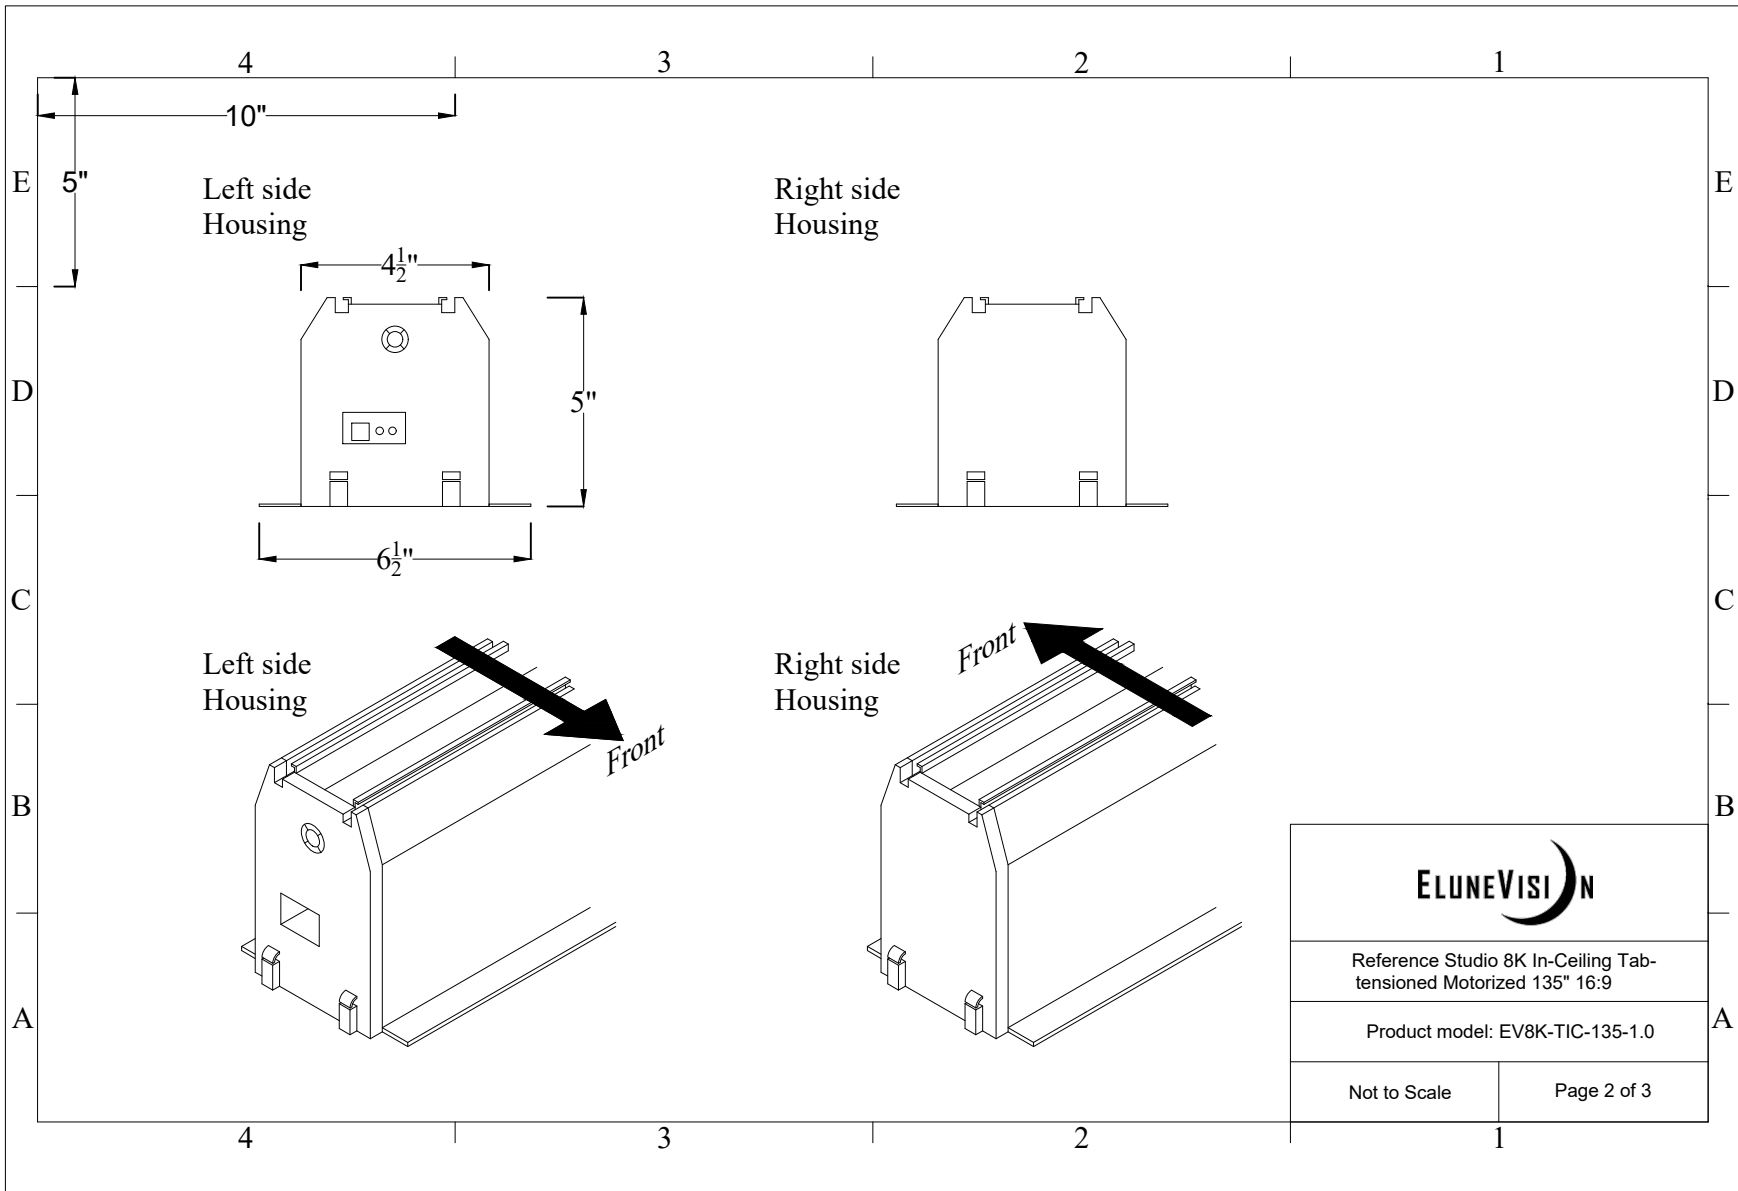

	
Reference Studio EVO 8K In-Ceiling Tab-tensioned Motorized 135" 16:9	
Product model: EV8K-TIC-135-1.0	
Not to Scale	Page 1 of 3

<b>ELUNEVISION</b>	
Reference Studio 8K In-Ceiling Tab-tensioned Motorized 135" 16:9	
Product model: EV8K-TIC-135-1.0	
Not to Scale	Page 2 of 3

Mounting Diagrams

Ceiling Opening

Ceiling Mount

Reference Studio EVO 8K In-Ceiling  
Tab-tensioned Motorized 135" 16:9

Product model: EV8K-TIC-135-1.0

Not to Scale

Page 3 of 3