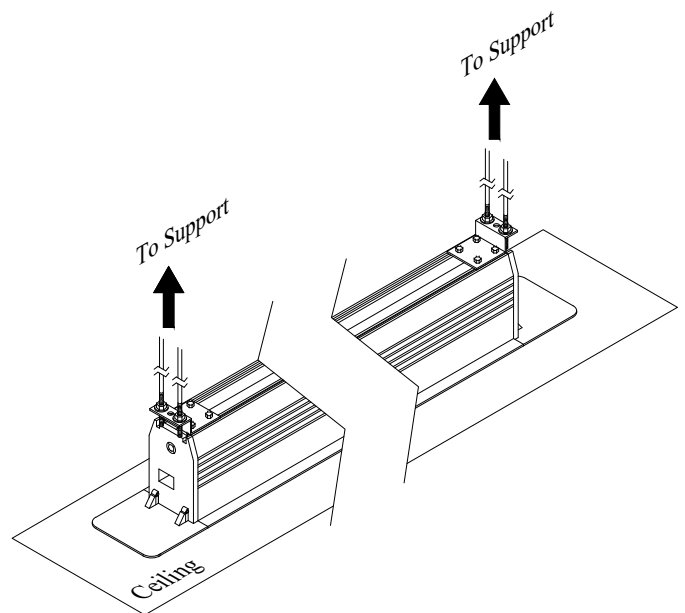

Not to Scale

Page 2 of 3

Mounting Diagrams

Ceiling Opening

Ceiling Mount

Reference Studio EVO 8K In-Ceiling
Tab-tensioned Motorized 150" 16:9

Product model: EV8K-TIC-150-1.0

Not to Scale