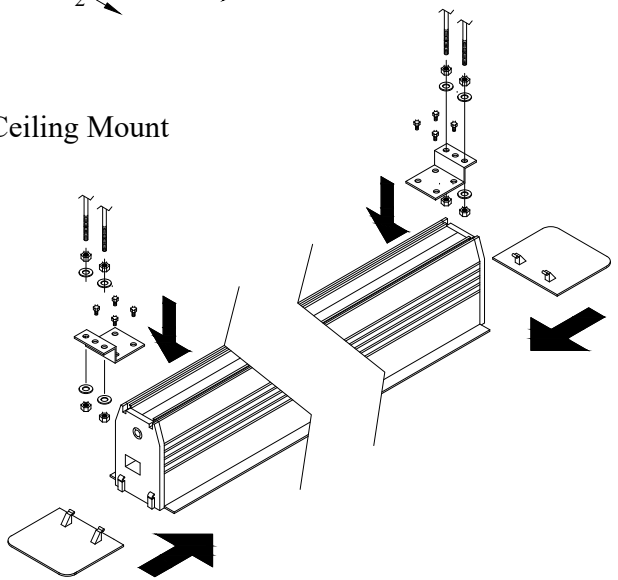

Left side Housing

Right side Housing

Left side Housing

Right side Housing

Front

Front

Reference Studio EVO 8K In-Ceiling
Tab-tensioned Motorized 150" 16:9

Product model: EV8K-TIC-150-1.0

Not to Scale

Page 2 of 3

Mounting Diagrams

Ceiling Opening

Ceiling Mount

Reference Studio EVO 8K In-Ceiling
Tab-tensioned Motorized 150" 16:9

Product model: EV8K-TIC-150-1.0

Not to Scale