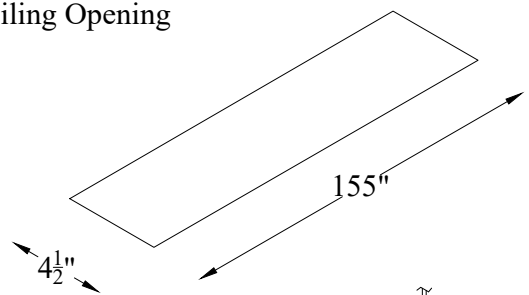

Left side Housing

Right side Housing

Left side Housing

Right side Housing

Front

Front

Reference Studio EVO 8K In-Ceiling
Tab-tensioned Motorized 150" 16:9

Product model: EV8K-TIC-150-1.0

Not to Scale

Page 2 of 3

Mounting Diagrams

Ceiling Opening

Ceiling Mount

Reference Studio EVO 8K In-Ceiling
Tab-tensioned Motorized 150" 16:9

Product model: EV8K-TIC-150-1.0

Not to Scale