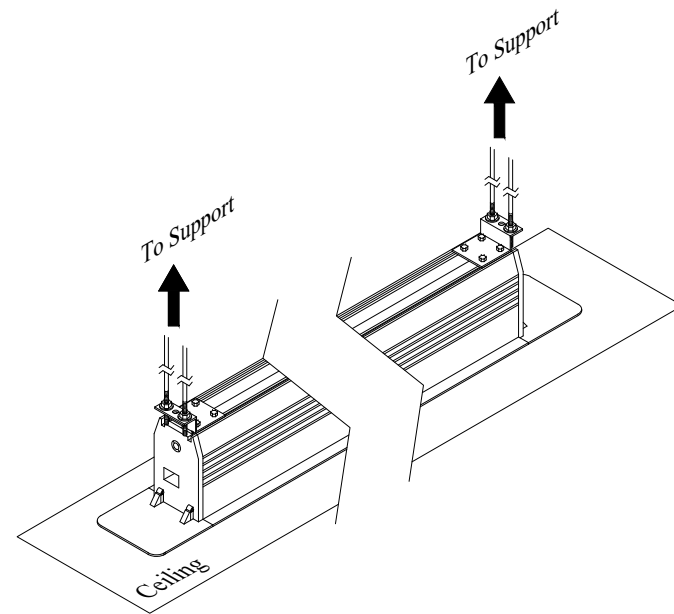

Front

Front

Reference Studio EVO 8K In-Ceiling
Tab-tensioned Motorized 92" 16:9

Product model: EV8K-TIC-92-1.0

Not to scale

Page 2 of 3

Mounting Diagrams

Ceiling Opening

Ceiling Mount

Reference Studio EVO 8K In-Ceiling
Tab-tensioned Motorized 92" 16:9

Product model: EV8K-TIC-92-1.0

Not to Scale

Page 3 of 3