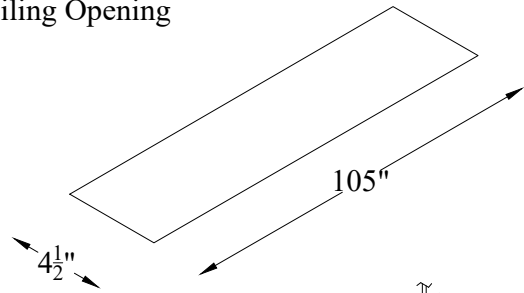

Front

Front

Reference Studio EVO 8K In-Ceiling
Tab-tensioned Motorized 92" 16:9

Product model: EV8K-TIC-92-1.0

Not to scale

Page 2 of 3

Mounting Diagrams

Ceiling Opening