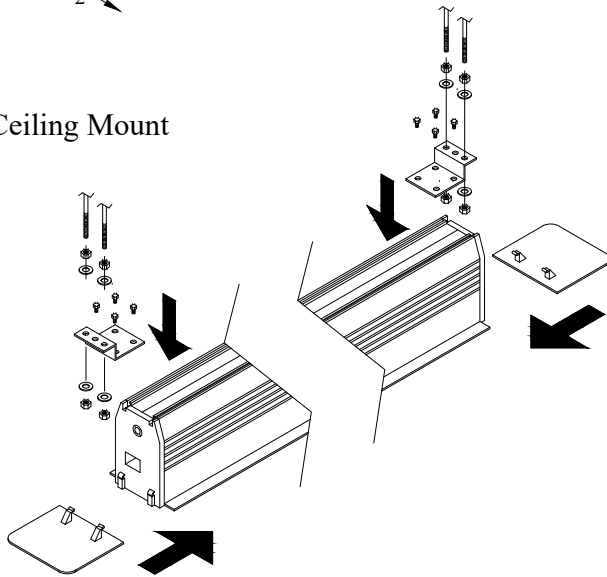

Front

Front

Reference Studio EVO 8K In-Ceiling
Tab-tensioned Motorized 92" 16:9

Product model: EV8K-TIC-92-1.0

Not to scale

Page 2 of 3

Mounting Diagrams

Ceiling Opening

Ceiling Mount

Reference Studio EVO 8K In-Ceiling
Tab-tensioned Motorized 92" 16:9

Product model: EV8K-TIC-92-1.0

Not to Scale

Page 3 of 3