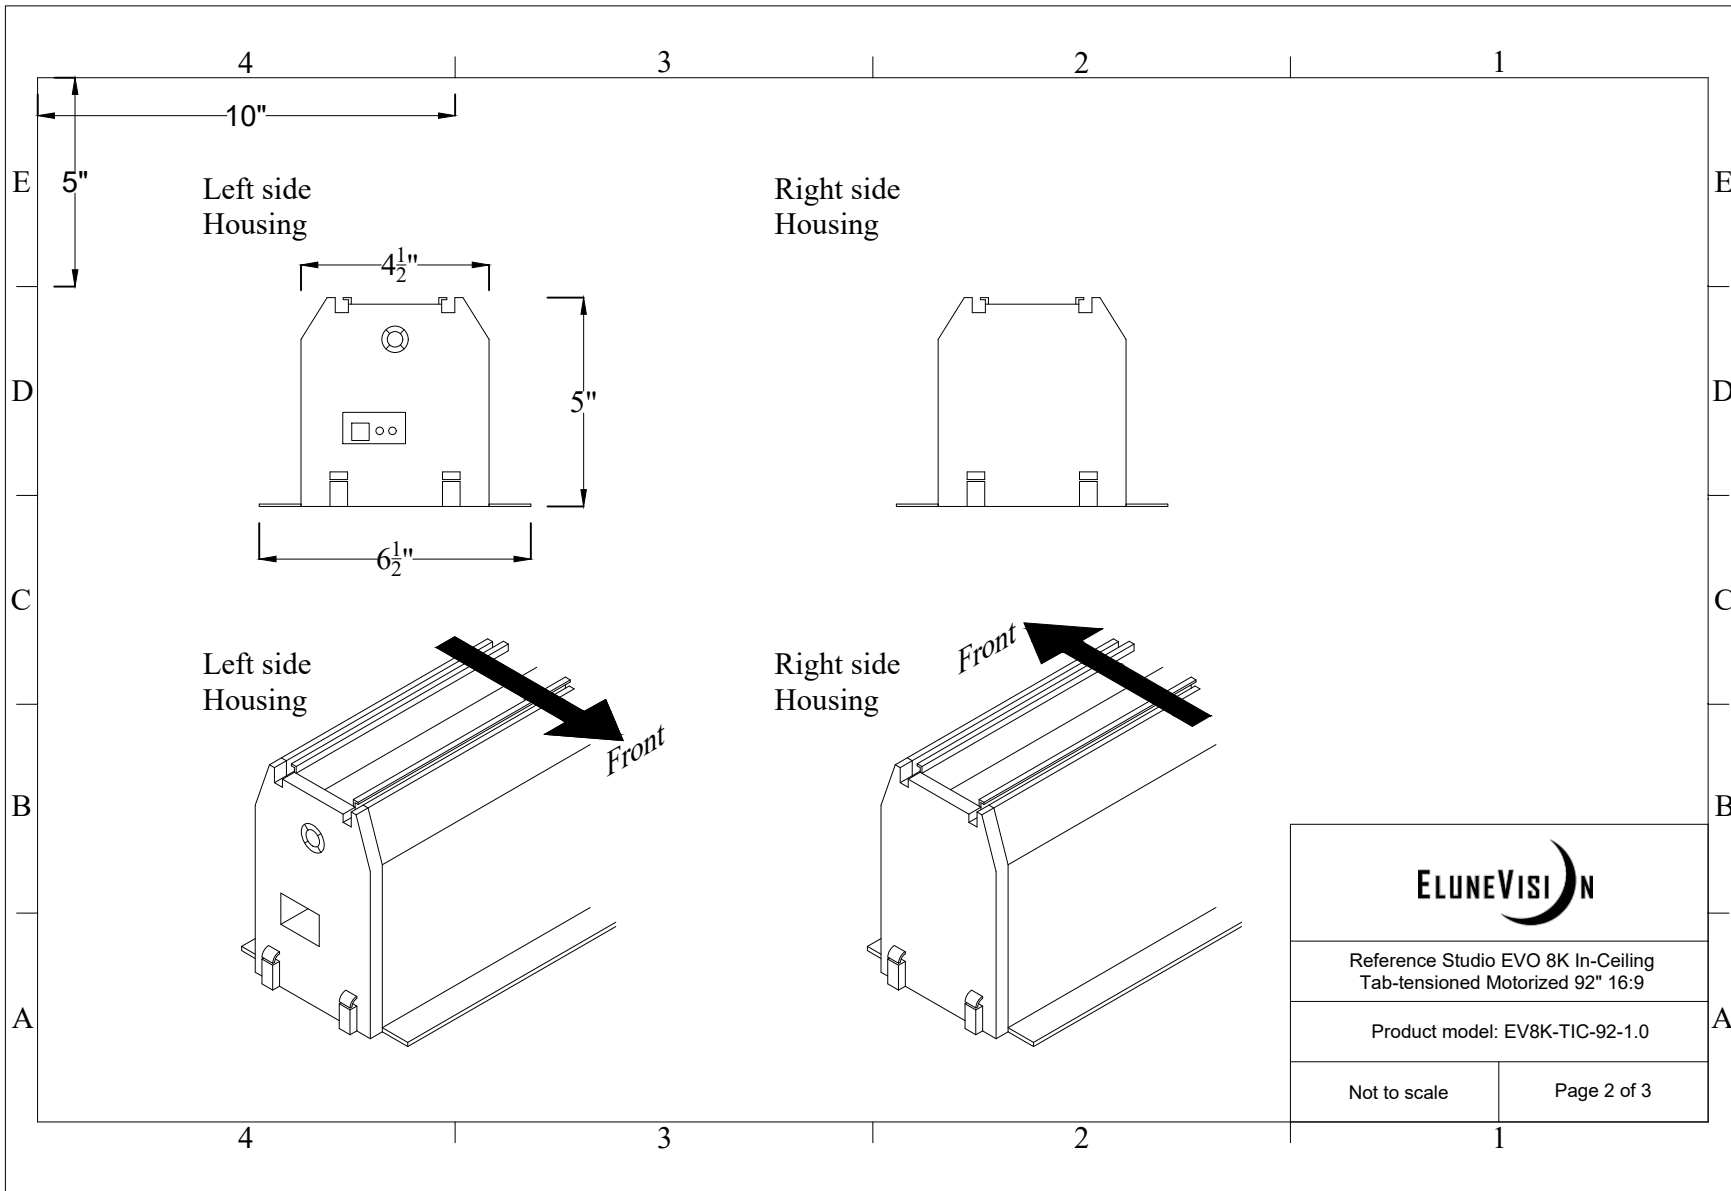

ELUNEVISION	
Reference Studio EVO 8K In-Ceiling Tab-tensioned Motorized 92" 16:9	
Product model: EV8K-TIC-92-1.0	
Not to Scale	Page 1 of 3

Left side Housing

Right side Housing

Left side Housing

Right side Housing

Front

Front

Reference Studio EVO 8K In-Ceiling
Tab-tensioned Motorized 92" 16:9

Product model: EV8K-TIC-92-1.0

Not to scale

Page 2 of 3

Mounting Diagrams

Ceiling Opening

Ceiling Mount

Reference Studio EVO 8K In-Ceiling
Tab-tensioned Motorized 92" 16:9

Product model: EV8K-TIC-92-1.0

Not to Scale

Page 3 of 3