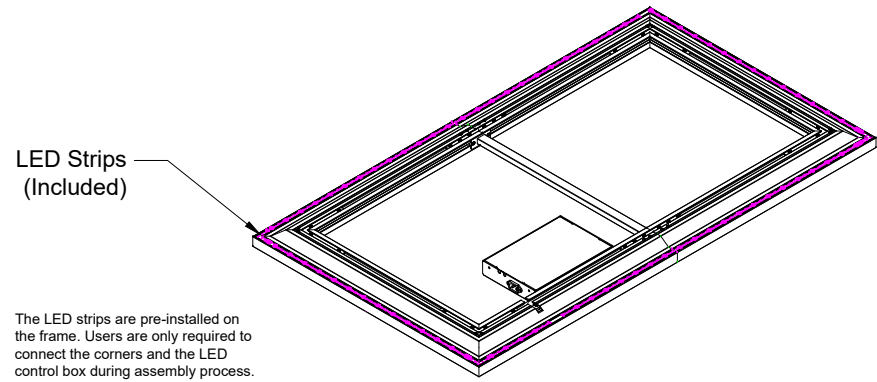

LED Lighting Kit

If the user does not have an available power supply directly behind the screen, a slot is available for the user to feed the power cable through the lower portion of the frame.

	
EVO 8K AudioWeave NanoEdge LED Fixed Frame 120" 16:9	
Product model: EV8K-ZAWL-120-1.15	
Not to Scale Not to Proportion	Page 2 of 3

Mounting Diagram

Support magnets are designed for users to keep their screens completely parallel to the wall they are mounted on. It can also be used to make the screen vertical when the user's wall is not flat.

EVO 8K AudioWeave NanoEdge LED Fixed Frame 120" 16:9

Product model: EV8K-ZAWL-120-1.15

Not to Scale
Not to Proportion

Page 3 of 3