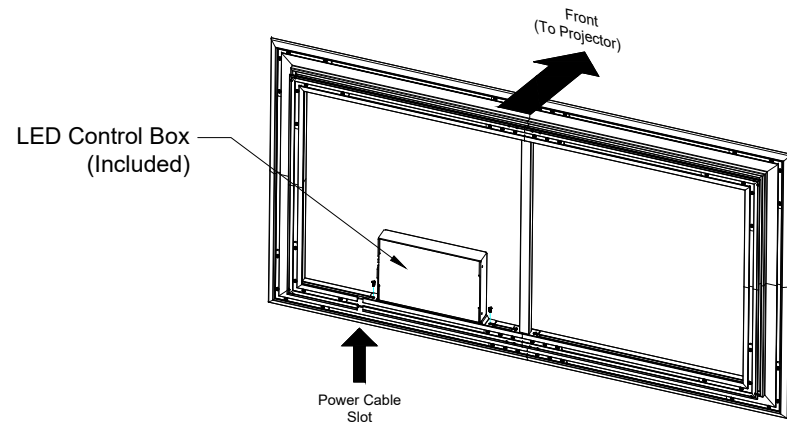

LED Lighting Kit

If the user does not have an available power supply directly behind the screen, a slot is available for the user to feed the power cable through the lower portion of the frame.

	
EVO 8K AudioWeave NanoEdge LED Fixed Frame 120" 16:9	
Product model: EV8K-ZAWL-120-1.15	
Not to Scale Not to Proportion	Page 2 of 3

Mounting Diagram

Support magnets are designed for users to keep their screens completely parallel to the wall they are mounted on. It can also be used to make the screen vertical when the user's wall is not flat.

EVO 8K AudioWeave NanoEdge LED Fixed Frame 120" 16:9

Product model: EV8K-ZAWL-120-1.15

Not to Scale
Not to Proportion

Page 3 of 3