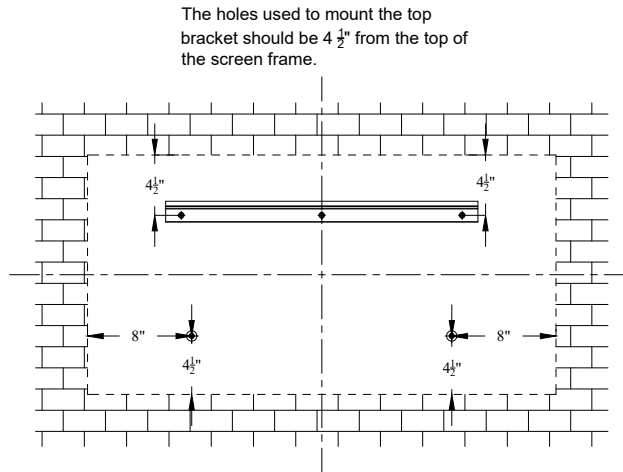

LED Lighting Kit

If the user does not have an available power supply directly behind the screen, a slot is available for the user to feed the power cable through the lower portion of the frame.

	
EVO 8K AudioWeave NanoEdge LED Fixed Frame 120" 16:9	
Product model: EV8K-ZAWL-120-1.15	
Not to Scale Not to Proportion	Page 2 of 3

Mounting Diagram

Support magnets are designed for users to keep their screens completely parallel to the wall they are mounted on. It can also be used to make the screen vertical when the user's wall is not flat.

EVO 8K AudioWeave NanoEdge LED Fixed Frame 120" 16:9

Product model: EV8K-ZAWL-120-1.15

Not to Scale
Not to Proportion

Page 3 of 3