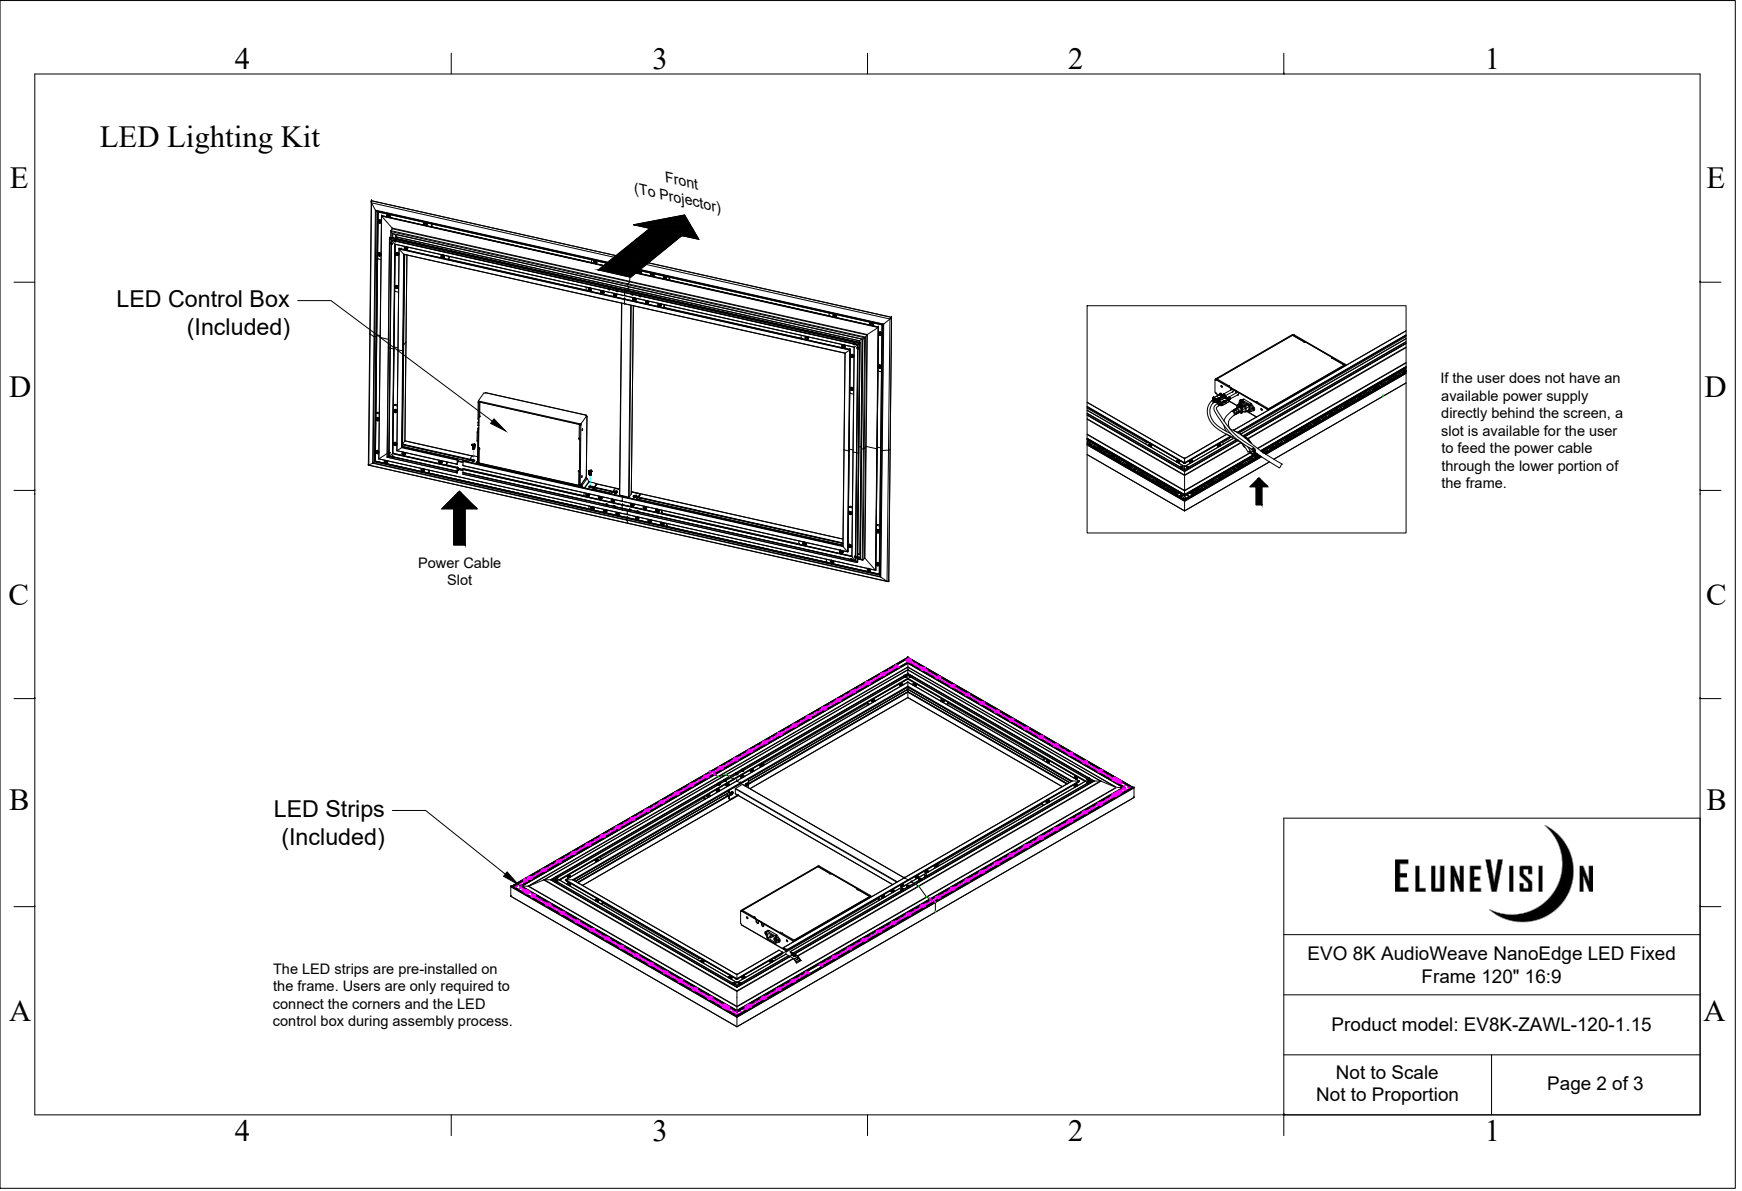

LED Lighting Kit

If the user does not have an available power supply directly behind the screen, a slot is available for the user to feed the power cable through the lower portion of the frame.

	
EVO 8K AudioWeave NanoEdge LED Fixed Frame 120" 16:9	
Product model: EV8K-ZAWL-120-1.15	
Not to Scale Not to Proportion	Page 2 of 3

Mounting Diagram

Support magnets are designed for users to keep their screens completely parallel to the wall they are mounted on. It can also be used to make the screen vertical when the user's wall is not flat.

EVO 8K AudioWeave NanoEdge LED Fixed Frame 120" 16:9

Product model: EV8K-ZAWL-120-1.15

Not to Scale
Not to Proportion

Page 3 of 3