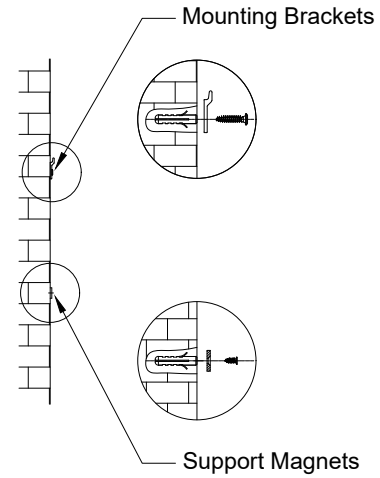

LED Lighting Kit

If the user does not have an available power supply directly behind the screen, a slot is available for the user to feed the power cable through the lower portion of the frame.

	
EVO 8K AudioWeave NanoEdge LED Fixed Frame 120" 16:9	
Product model: EV8K-ZAWL-120-1.15	
Not to Scale Not to Proportion	Page 2 of 3

Mounting Diagram

Support magnets are designed for users to keep their screens completely parallel to the wall they are mounted on. It can also be used to make the screen vertical when the user's wall is not flat.

EVO 8K AudioWeave NanoEdge LED Fixed Frame 120" 16:9

Product model: EV8K-ZAWL-120-1.15

Not to Scale
Not to Proportion

Page 3 of 3