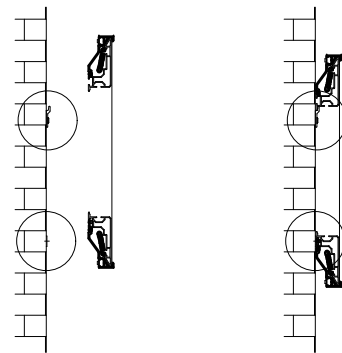

LED Lighting Kit

If the user does not have an available power supply directly behind the screen, a slot is available for the user to feed the power cable through the lower portion of the frame.

	
EVO 8K AudioWeave NanoEdge LED Fixed Frame 120" 16:9	
Product model: EV8K-ZAWL-120-1.15	
Not to Scale Not to Proportion	Page 2 of 3

Mounting Diagram

Support magnets are designed for users to keep their screens completely parallel to the wall they are mounted on. It can also be used to make the screen vertical when the user's wall is not flat.

EVO 8K AudioWeave NanoEdge LED Fixed Frame 120" 16:9

Product model: EV8K-ZAWL-120-1.15

Not to Scale
Not to Proportion

Page 3 of 3