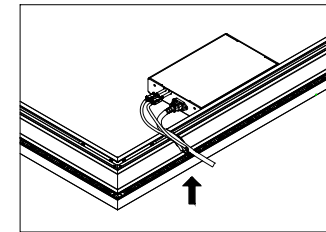

LED Lighting Kit

If the user does not have an available power supply directly behind the screen, a slot is available for the user to feed the power cable through the lower portion of the frame.

	
EVO 8K AudioWeave NanoEdge LED Fixed Frame 120" 16:9	
Product model: EV8K-ZAWL-120-1.15	
Not to Scale Not to Proportion	Page 2 of 3

Mounting Diagram

Support magnets are designed for users to keep their screens completely parallel to the wall they are mounted on. It can also be used to make the screen vertical when the user's wall is not flat.