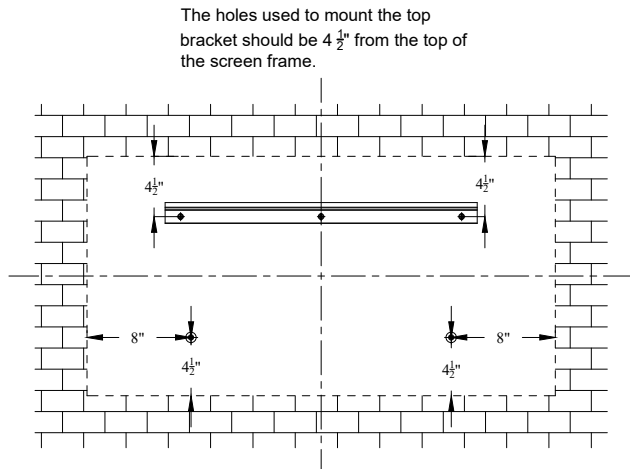

Reference EVO 8K NanoEdge LED Fixed Frame
110" 16:9

Product model: EV8K-ZL-110-1.0

Scale: 1:1

Page 1 of 3

LED Lighting Kit

If the user does not have an available power supply directly behind the screen, a slot is available for the user to feed the power cable through the lower portion of the frame.

Reference EVO 8K NanoEdge LED Fixed Frame
110" 16:9

Product model: EV8K-ZL-110-1.0

Not to Scale
Not to Proportion

Page 2 of 3

Mounting Diagram

Support magnets are designed for users to keep their screens completely parallel to the wall they are mounted on. It can also be used to make the screen vertical when the user's wall is not flat.

Reference EVO 8K NanoEdge LED Fixed Frame 110" 16:9

Product model: EV8K-ZL-110-1.0

Not to Scale
Not to Proportion

Page 3 of 3