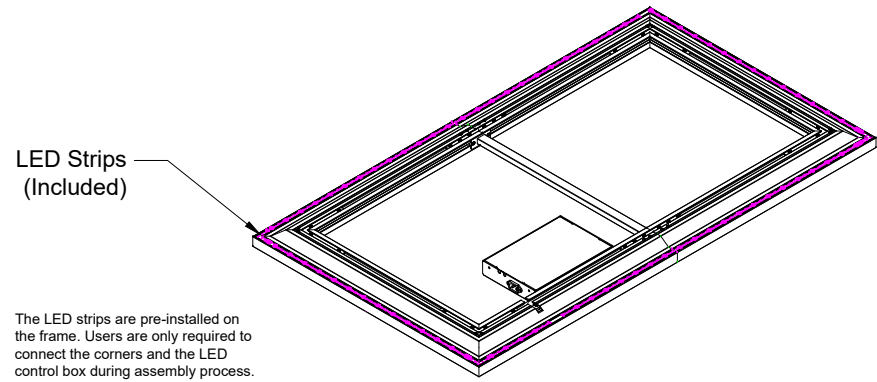

Reference EVO 8K NanoEdge LED Fixed Frame
110" 16:9

Product model: EV8K-ZL-110-1.0

Scale: 1:1

Page 1 of 3

LED Lighting Kit

If the user does not have an available power supply directly behind the screen, a slot is available for the user to feed the power cable through the lower portion of the frame.

Reference EVO 8K NanoEdge LED Fixed Frame
110" 16:9

Product model: EV8K-ZL-110-1.0

Not to Scale
Not to Proportion

Page 2 of 3

Mounting Diagram

Support magnets are designed for users to keep their screens completely parallel to the wall they are mounted on. It can also be used to make the screen vertical when the user's wall is not flat.

Reference EVO 8K NanoEdge LED Fixed Frame 110" 16:9

Product model: EV8K-ZL-110-1.0

Not to Scale
Not to Proportion

Page 3 of 3