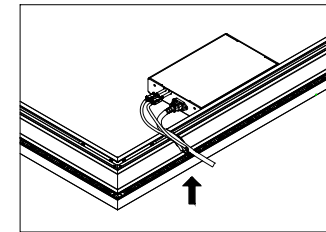

Reference EVO 8K NanoEdge LED Fixed Frame
110" 16:9

Product model: EV8K-ZL-110-1.0

Scale: 1:1

Page 1 of 3

LED Lighting Kit

If the user does not have an available power supply directly behind the screen, a slot is available for the user to feed the power cable through the lower portion of the frame.

Reference EVO 8K NanoEdge LED Fixed Frame
110" 16:9

Product model: EV8K-ZL-110-1.0

Not to Scale
Not to Proportion

Page 2 of 3

Mounting Diagram

Support magnets are designed for users to keep their screens completely parallel to the wall they are mounted on. It can also be used to make the screen vertical when the user's wall is not flat.

Reference EVO 8K NanoEdge LED Fixed Frame 110" 16:9

Product model: EV8K-ZL-110-1.0

Not to Scale
Not to Proportion

Page 3 of 3