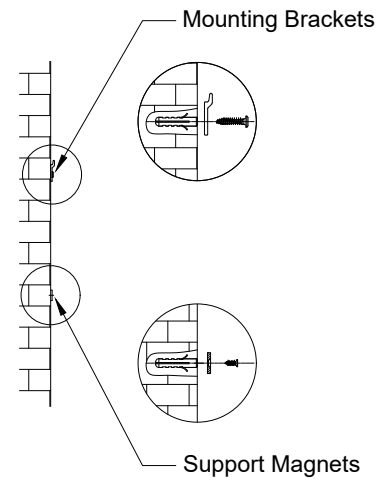

Reference EVO 8K NanoEdge LED Fixed Frame
110" 16:9

Product model: EV8K-ZL-110-1.0

Scale: 1:1

Page 1 of 3

LED Lighting Kit

If the user does not have an available power supply directly behind the screen, a slot is available for the user to feed the power cable through the lower portion of the frame.

Reference EVO 8K NanoEdge LED Fixed Frame
110" 16:9

Product model: EV8K-ZL-110-1.0

Not to Scale
Not to Proportion

Page 2 of 3

Mounting Diagram

Support magnets are designed for users to keep their screens completely parallel to the wall they are mounted on. It can also be used to make the screen vertical when the user's wall is not flat.

Reference EVO 8K NanoEdge LED Fixed Frame 110" 16:9

Product model: EV8K-ZL-110-1.0

Not to Scale
Not to Proportion

Page 3 of 3