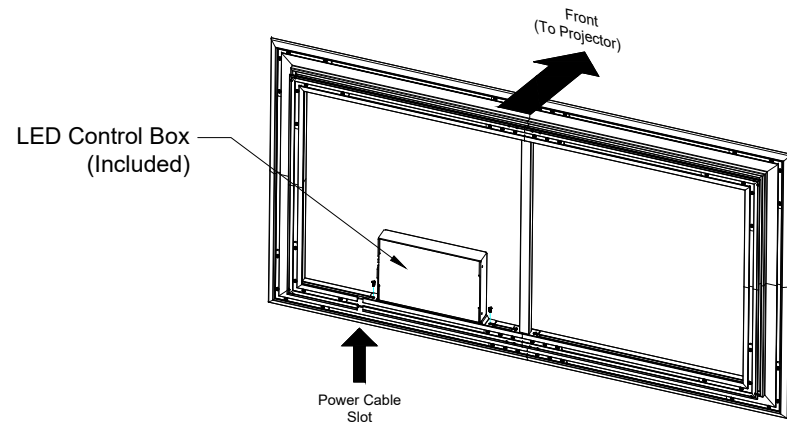

Reference EVO 8K NanoEdge LED Fixed Frame
110" 16:9

Product model: EV8K-ZL-110-1.0

Scale: 1:1

Page 1 of 3

LED Lighting Kit

If the user does not have an available power supply directly behind the screen, a slot is available for the user to feed the power cable through the lower portion of the frame.

Reference EVO 8K NanoEdge LED Fixed Frame
110" 16:9

Product model: EV8K-ZL-110-1.0

Not to Scale
Not to Proportion

Page 2 of 3

Mounting Diagram

Support magnets are designed for users to keep their screens completely parallel to the wall they are mounted on. It can also be used to make the screen vertical when the user's wall is not flat.

Reference EVO 8K NanoEdge LED Fixed Frame 110" 16:9

Product model: EV8K-ZL-110-1.0

Not to Scale
Not to Proportion

Page 3 of 3