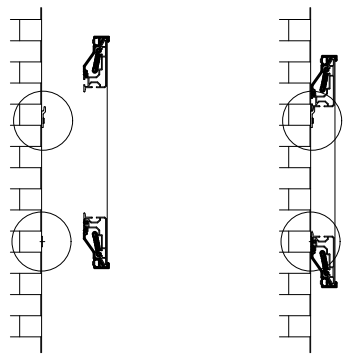

Reference EVO 8K NanoEdge LED Fixed Frame
110" 16:9

Product model: EV8K-ZL-110-1.0

Scale: 1:1

Page 1 of 3

LED Lighting Kit

If the user does not have an available power supply directly behind the screen, a slot is available for the user to feed the power cable through the lower portion of the frame.

Reference EVO 8K NanoEdge LED Fixed Frame
110" 16:9

Product model: EV8K-ZL-110-1.0

Not to Scale
Not to Proportion

Page 2 of 3

Mounting Diagram

Support magnets are designed for users to keep their screens completely parallel to the wall they are mounted on. It can also be used to make the screen vertical when the user's wall is not flat.

Reference EVO 8K NanoEdge LED Fixed Frame 110" 16:9

Product model: EV8K-ZL-110-1.0

Not to Scale
Not to Proportion

Page 3 of 3