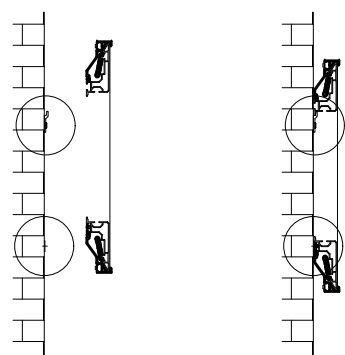

LED Lighting Kit

If the user does not have an available power supply directly behind the screen, a slot is available for the user to feed the power cable through the lower portion of the frame.

Reference EVO 8K NanoEdge LED Fixed Frame
120" 16:9

Product model: EV8K-ZL-120-1.0

Not to Scale
Not to Proportion

Page 2 of 3

Mounting Diagram

Support magnets are designed for users to keep their screens completely parallel to the wall they are mounted on. It can also be used to make the screen vertical when the user's wall is not flat.

Reference EVO 8K NanoEdge LED Fixed Frame 120" 16:9	
Product model: EV8K-ZL-120-1.0	
Not to Scale Not to Proportion	Page 3 of 3