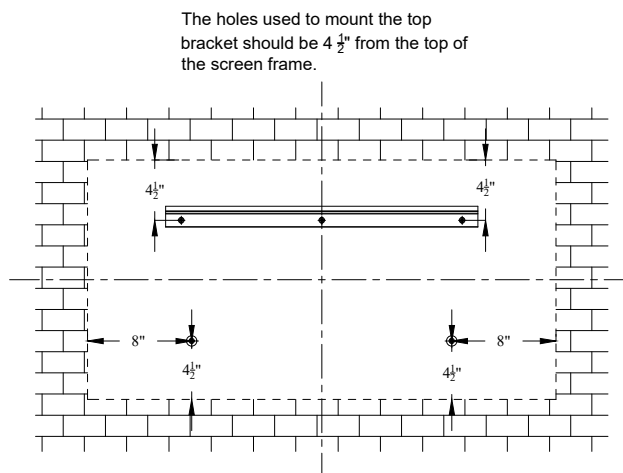

LED Lighting Kit

If the user does not have an available power supply directly behind the screen, a slot is available for the user to feed the power cable through the lower portion of the frame.

Reference EVO 8K NanoEdge LED Fixed Frame
120" 16:9

Product model: EV8K-ZL-120-1.0

Not to Scale
Not to Proportion

Page 2 of 3

Mounting Diagram

Support magnets are designed for users to keep their screens completely parallel to the wall they are mounted on. It can also be used to make the screen vertical when the user's wall is not flat.

Reference EVO 8K NanoEdge LED Fixed Frame 120" 16:9	
Product model: EV8K-ZL-120-1.0	
Not to Scale Not to Proportion	Page 3 of 3