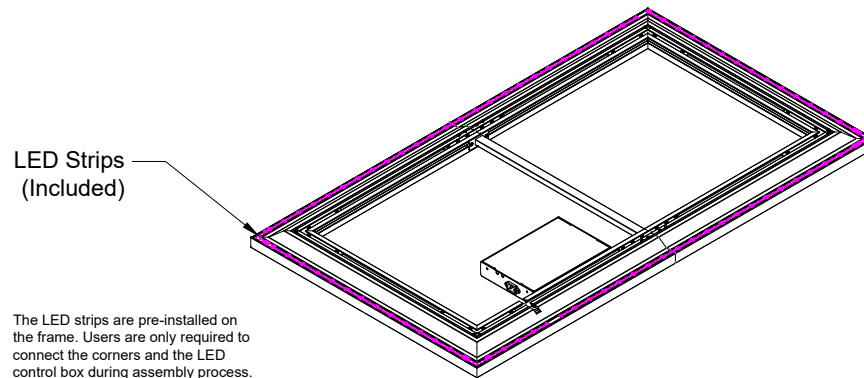

LED Lighting Kit

If the user does not have an available power supply directly behind the screen, a slot is available for the user to feed the power cable through the lower portion of the frame.

Reference EVO 8K NanoEdge LED Fixed Frame
120" 16:9

Product model: EV8K-ZL-120-1.0

Not to Scale
Not to Proportion

Page 2 of 3

Mounting Diagram

Support magnets are designed for users to keep their screens completely parallel to the wall they are mounted on. It can also be used to make the screen vertical when the user's wall is not flat.

Reference EVO 8K NanoEdge LED Fixed Frame 120" 16:9	
Product model: EV8K-ZL-120-1.0	
Not to Scale Not to Proportion	Page 3 of 3