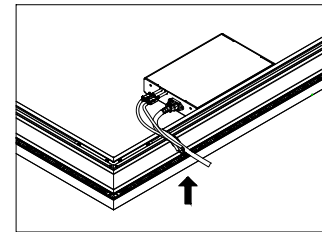

LED Lighting Kit

If the user does not have an available power supply directly behind the screen, a slot is available for the user to feed the power cable through the lower portion of the frame.

Reference EVO 8K NanoEdge LED Fixed Frame
120" 16:9

Product model: EV8K-ZL-120-1.0

Not to Scale
Not to Proportion

Page 2 of 3

Mounting Diagram

Support magnets are designed for users to keep their screens completely parallel to the wall they are mounted on. It can also be used to make the screen vertical when the user's wall is not flat.

Reference EVO 8K NanoEdge LED Fixed Frame 120" 16:9	
Product model: EV8K-ZL-120-1.0	
Not to Scale Not to Proportion	Page 3 of 3