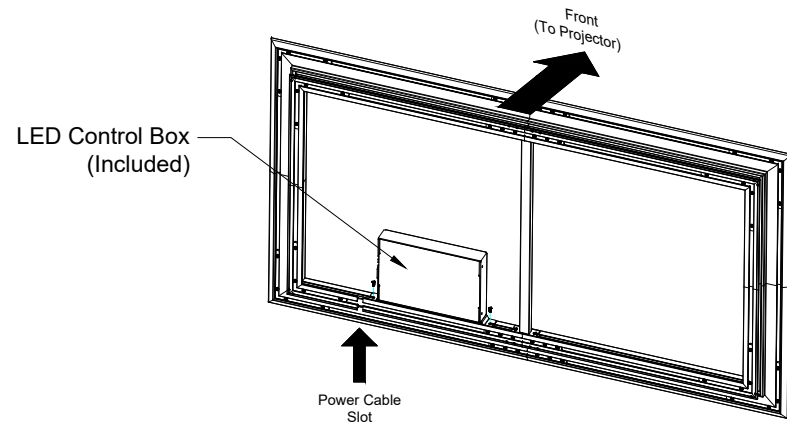

LED Lighting Kit

If the user does not have an available power supply directly behind the screen, a slot is available for the user to feed the power cable through the lower portion of the frame.

Reference EVO 8K NanoEdge LED Fixed Frame
120" 16:9

Product model: EV8K-ZL-120-1.0

Not to Scale
Not to Proportion

Page 2 of 3

Mounting Diagram

Support magnets are designed for users to keep their screens completely parallel to the wall they are mounted on. It can also be used to make the screen vertical when the user's wall is not flat.

Reference EVO 8K NanoEdge LED Fixed Frame 120" 16:9	
Product model: EV8K-ZL-120-1.0	
Not to Scale Not to Proportion	Page 3 of 3