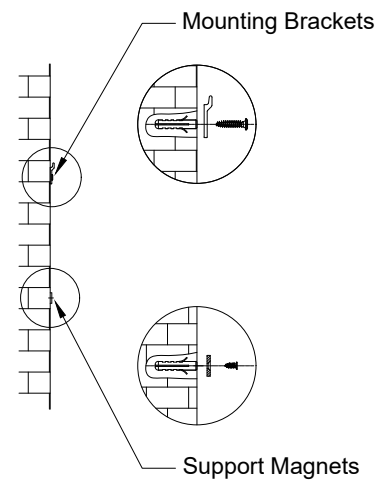

LED Lighting Kit

If the user does not have an available power supply directly behind the screen, a slot is available for the user to feed the power cable through the lower portion of the frame.

Reference EVO 8K NanoEdge LED Fixed Frame
120" 16:9

Product model: EV8K-ZL-120-1.0

Not to Scale
Not to Proportion

Page 2 of 3

Mounting Diagram

Support magnets are designed for users to keep their screens completely parallel to the wall they are mounted on. It can also be used to make the screen vertical when the user's wall is not flat.

Reference EVO 8K NanoEdge LED Fixed Frame 120" 16:9	
Product model: EV8K-ZL-120-1.0	
Not to Scale Not to Proportion	Page 3 of 3