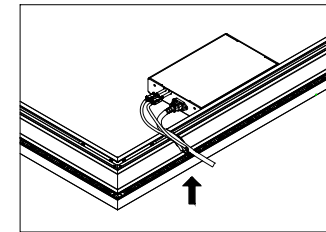

EVO 8K Aurora Perforated NanoEdge LED Fixed
Frame 133" 2.35:1

Product model: EV8K-ZPL-133-1.25-2.35

Scale: 1:1

Page 1 of 3

LED Lighting Kit

If the user does not have an available power supply directly behind the screen, a slot is available for the user to feed the power cable through the lower portion of the frame.

EVO 8K Aurora Perforated NanoEdge LED Fixed Frame 133" 2.35:1

Product model: EV8K-ZPL-133-1.25-2.35

Not to Scale
Not to Proportion

Page 2 of 3

Mounting Diagram

Support magnets are designed for users to keep their screens completely parallel to the wall they are mounted on. It can also be used to make the screen vertical when the user's wall is not flat.

EVO 8K Aurora Perforated NanoEdge LED Fixed Frame 133" 2.35:1	
Product model: EV8K-ZPL-133-1.25-2.35	
Not to Scale Not to Proportion	Page 3 of 3