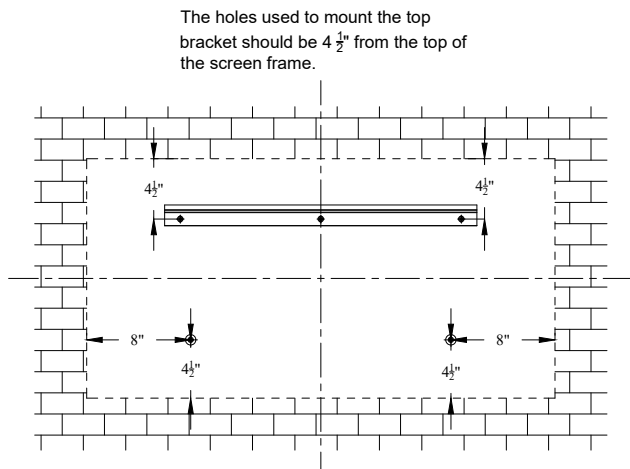

EVO 8K Aurora Perforated NanoEdge LED Fixed
Frame 133" 2.35:1

Product model: EV8K-ZPL-133-1.25-2.35

Scale: 1:1

Page 1 of 3

LED Lighting Kit

If the user does not have an available power supply directly behind the screen, a slot is available for the user to feed the power cable through the lower portion of the frame.

EVO 8K Aurora Perforated NanoEdge LED Fixed Frame 133" 2.35:1

Product model: EV8K-ZPL-133-1.25-2.35

Not to Scale
Not to Proportion

Page 2 of 3

Mounting Diagram

Support magnets are designed for users to keep their screens completely parallel to the wall they are mounted on. It can also be used to make the screen vertical when the user's wall is not flat.

EVO 8K Aurora Perforated NanoEdge LED Fixed Frame 133" 2.35:1	
Product model: EV8K-ZPL-133-1.25-2.35	
Not to Scale Not to Proportion	Page 3 of 3