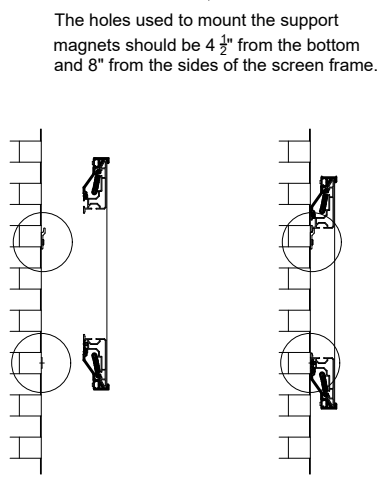

EVO 8K Aurora Perforated NanoEdge LED Fixed
Frame 133" 2.35:1

Product model: EV8K-ZPL-133-1.25-2.35

Scale: 1:1

Page 1 of 3

LED Lighting Kit

If the user does not have an available power supply directly behind the screen, a slot is available for the user to feed the power cable through the lower portion of the frame.

EVO 8K Aurora Perforated NanoEdge LED Fixed Frame 133" 2.35:1

Product model: EV8K-ZPL-133-1.25-2.35

Not to Scale
Not to Proportion

Page 2 of 3

Mounting Diagram

Support magnets are designed for users to keep their screens completely parallel to the wall they are mounted on. It can also be used to make the screen vertical when the user's wall is not flat.

EVO 8K Aurora Perforated NanoEdge LED Fixed Frame 133" 2.35:1	
Product model: EV8K-ZPL-133-1.25-2.35	
Not to Scale Not to Proportion	Page 3 of 3