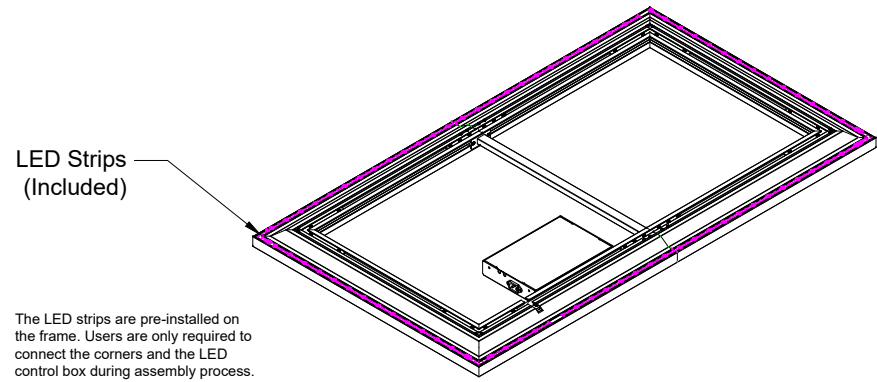

EVO 8K Aurora Perforated NanoEdge LED Fixed
Frame 133" 2.35:1

Product model: EV8K-ZPL-133-1.25-2.35

Scale: 1:1

Page 1 of 3

LED Lighting Kit

If the user does not have an available power supply directly behind the screen, a slot is available for the user to feed the power cable through the lower portion of the frame.

EVO 8K Aurora Perforated NanoEdge LED Fixed Frame 133" 2.35:1

Product model: EV8K-ZPL-133-1.25-2.35

Not to Scale
Not to Proportion

Page 2 of 3

Mounting Diagram

Support magnets are designed for users to keep their screens completely parallel to the wall they are mounted on. It can also be used to make the screen vertical when the user's wall is not flat.

EVO 8K Aurora Perforated NanoEdge LED Fixed Frame 133" 2.35:1	
Product model: EV8K-ZPL-133-1.25-2.35	
Not to Scale Not to Proportion	Page 3 of 3