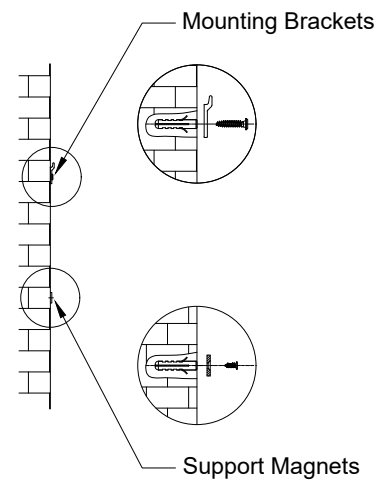

EVO 8K Aurora Perforated NanoEdge LED Fixed Frame 133" 2.35:1

Product model: EV8K-ZPL-133-1.25-2.35

Not to Scale
Not to Proportion

Page 2 of 3

Mounting Diagram

Support magnets are designed for users to keep their screens completely parallel to the wall they are mounted on. It can also be used to make the screen vertical when the user's wall is not flat.

EVO 8K Aurora Perforated NanoEdge LED Fixed Frame 133" 2.35:1	
Product model: EV8K-ZPL-133-1.25-2.35	
Not to Scale Not to Proportion	Page 3 of 3