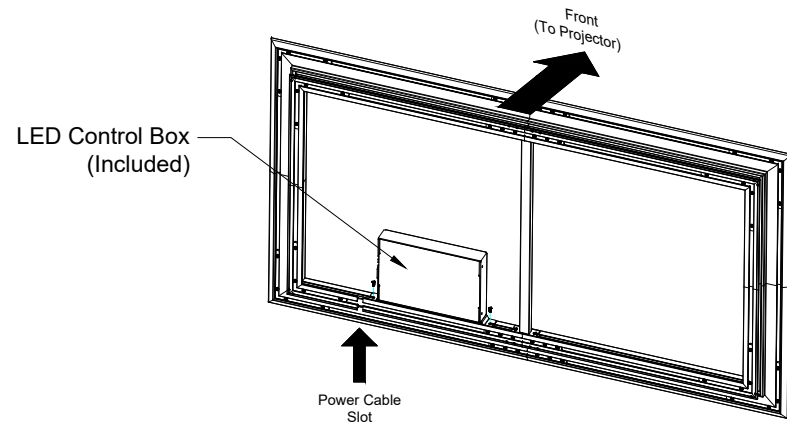

EVO 8K Aurora Perforated NanoEdge LED Fixed
Frame 133" 2.35:1

Product model: EV8K-ZPL-133-1.25-2.35

Scale: 1:1

Page 1 of 3

LED Lighting Kit

If the user does not have an available power supply directly behind the screen, a slot is available for the user to feed the power cable through the lower portion of the frame.

EVO 8K Aurora Perforated NanoEdge LED Fixed Frame 133" 2.35:1

Product model: EV8K-ZPL-133-1.25-2.35

Not to Scale
Not to Proportion

Page 2 of 3

Mounting Diagram

Support magnets are designed for users to keep their screens completely parallel to the wall they are mounted on. It can also be used to make the screen vertical when the user's wall is not flat.

EVO 8K Aurora Perforated NanoEdge LED Fixed Frame 133" 2.35:1	
Product model: EV8K-ZPL-133-1.25-2.35	
Not to Scale Not to Proportion	Page 3 of 3