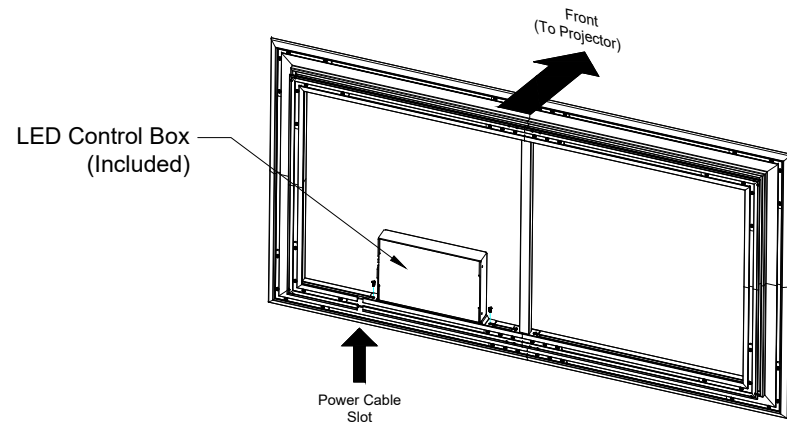

LED Lighting Kit

If the user does not have an available power supply directly behind the screen, a slot is available for the user to feed the power cable through the lower portion of the frame.

EVO 8K Aurora Perforated NanoEdge LED Fixed Frame 92" 16:9

Product model: EV8K-ZPL-92-1.25

Not to Scale
Not to Proportion

Page 2 of 3

Mounting Diagram

Support magnets are designed for users to keep their screens completely parallel to the wall they are mounted on. It can also be used to make the screen vertical when the user's wall is not flat.

EVO 8K Aurora Perforated NanoEdge LED Fixed Frame 92" 16:9

Product model: EV8K-ZPL-92-1.25

Not to Scale
Not to Proportion

Page 3 of 3