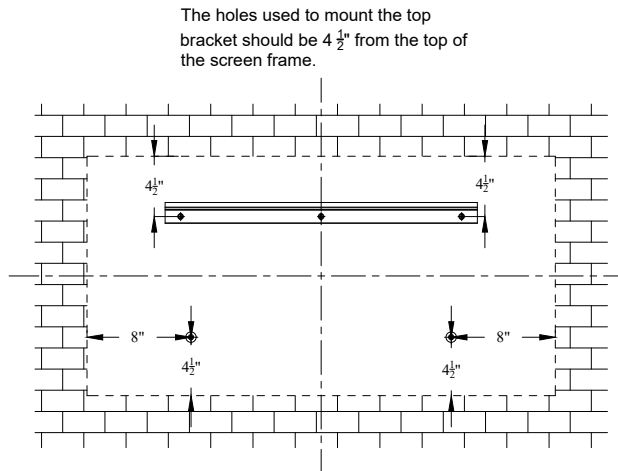

LED Lighting Kit

If the user does not have an available power supply directly behind the screen, a slot is available for the user to feed the power cable through the lower portion of the frame.

EVO 8K Aurora Perforated NanoEdge LED Fixed Frame 92" 16:9

Product model: EV8K-ZPL-92-1.25

Not to Scale
Not to Proportion

Page 2 of 3

Mounting Diagram

Support magnets are designed for users to keep their screens completely parallel to the wall they are mounted on. It can also be used to make the screen vertical when the user's wall is not flat.

EVO 8K Aurora Perforated NanoEdge LED Fixed Frame 92" 16:9

Product model: EV8K-ZPL-92-1.25

Not to Scale
Not to Proportion

Page 3 of 3