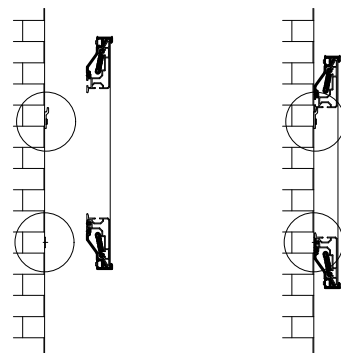

LED Lighting Kit

If the user does not have an available power supply directly behind the screen, a slot is available for the user to feed the power cable through the lower portion of the frame.

EVO 8K Aurora Perforated NanoEdge LED Fixed Frame 92" 16:9

Product model: EV8K-ZPL-92-1.25

Not to Scale
Not to Proportion

Page 2 of 3

Mounting Diagram

Support magnets are designed for users to keep their screens completely parallel to the wall they are mounted on. It can also be used to make the screen vertical when the user's wall is not flat.

EVO 8K Aurora Perforated NanoEdge LED Fixed Frame 92" 16:9

Product model: EV8K-ZPL-92-1.25

Not to Scale
Not to Proportion

Page 3 of 3