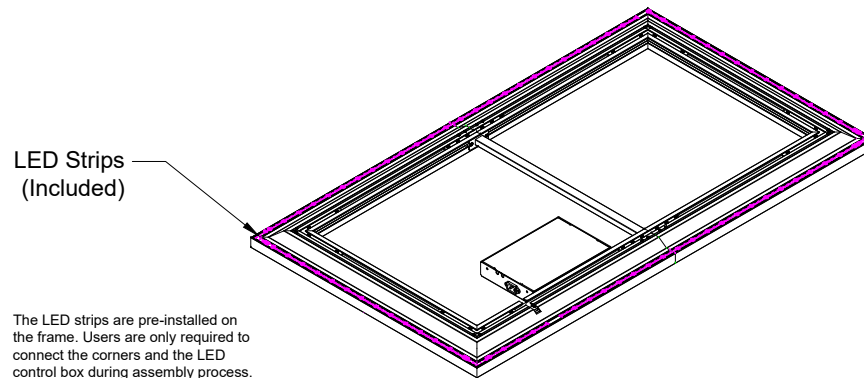

LED Lighting Kit

If the user does not have an available power supply directly behind the screen, a slot is available for the user to feed the power cable through the lower portion of the frame.

EVO 8K Aurora Perforated NanoEdge LED Fixed Frame 92" 16:9

Product model: EV8K-ZPL-92-1.25

Not to Scale
Not to Proportion

Page 2 of 3

Mounting Diagram

Support magnets are designed for users to keep their screens completely parallel to the wall they are mounted on. It can also be used to make the screen vertical when the user's wall is not flat.

EVO 8K Aurora Perforated NanoEdge LED Fixed Frame 92" 16:9

Product model: EV8K-ZPL-92-1.25

Not to Scale
Not to Proportion

Page 3 of 3