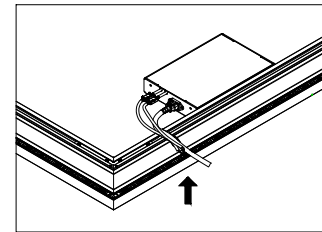

LED Lighting Kit

If the user does not have an available power supply directly behind the screen, a slot is available for the user to feed the power cable through the lower portion of the frame.

EVO 8K Aurora Perforated NanoEdge LED Fixed Frame 92" 16:9

Product model: EV8K-ZPL-92-1.25

Not to Scale
Not to Proportion

Page 2 of 3

Mounting Diagram

Support magnets are designed for users to keep their screens completely parallel to the wall they are mounted on. It can also be used to make the screen vertical when the user's wall is not flat.

EVO 8K Aurora Perforated NanoEdge LED Fixed Frame 92" 16:9

Product model: EV8K-ZPL-92-1.25

Not to Scale
Not to Proportion

Page 3 of 3