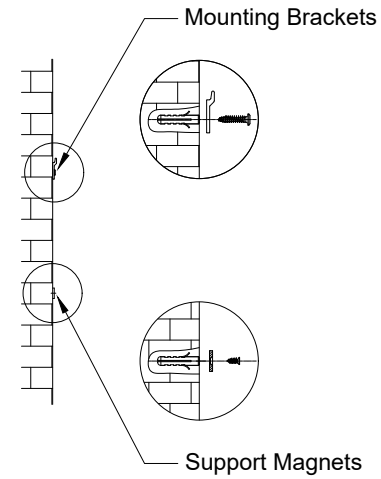

LED Lighting Kit

If the user does not have an available power supply directly behind the screen, a slot is available for the user to feed the power cable through the lower portion of the frame.

EVO 8K Aurora Perforated NanoEdge LED Fixed Frame 92" 16:9

Product model: EV8K-ZPL-92-1.25

Not to Scale
Not to Proportion

Page 2 of 3

Mounting Diagram

Support magnets are designed for users to keep their screens completely parallel to the wall they are mounted on. It can also be used to make the screen vertical when the user's wall is not flat.

EVO 8K Aurora Perforated NanoEdge LED Fixed Frame 92" 16:9

Product model: EV8K-ZPL-92-1.25

Not to Scale
Not to Proportion

Page 3 of 3