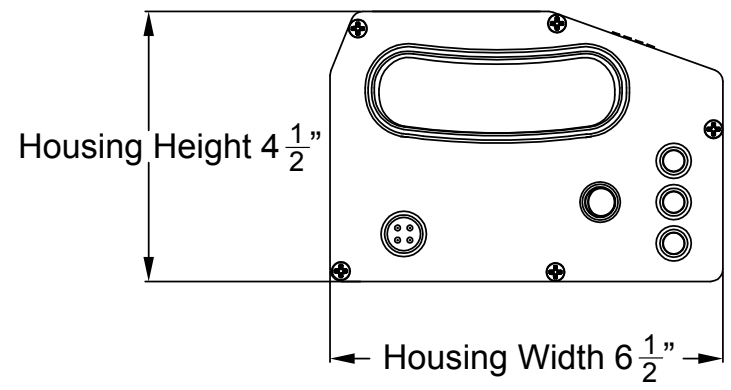

Extended View

Retracted View

Elunevision Floor Rising UST Tab-Tension Motorized Screen, 120" 16:9

Product Model: EV-FRUST-120

Not to Scale

Page 1 of 2

1 2 3 4 5 6

A

A

Left Side of Housing

B

B

C

C

Elunevision Floor Rising UST Tab-Tension Motorized Screen, 120" 16:9

Product Model: EV-FRUST-120

Not to Scale

Page 2 of 2

1 2 3 4 5 6

D

D