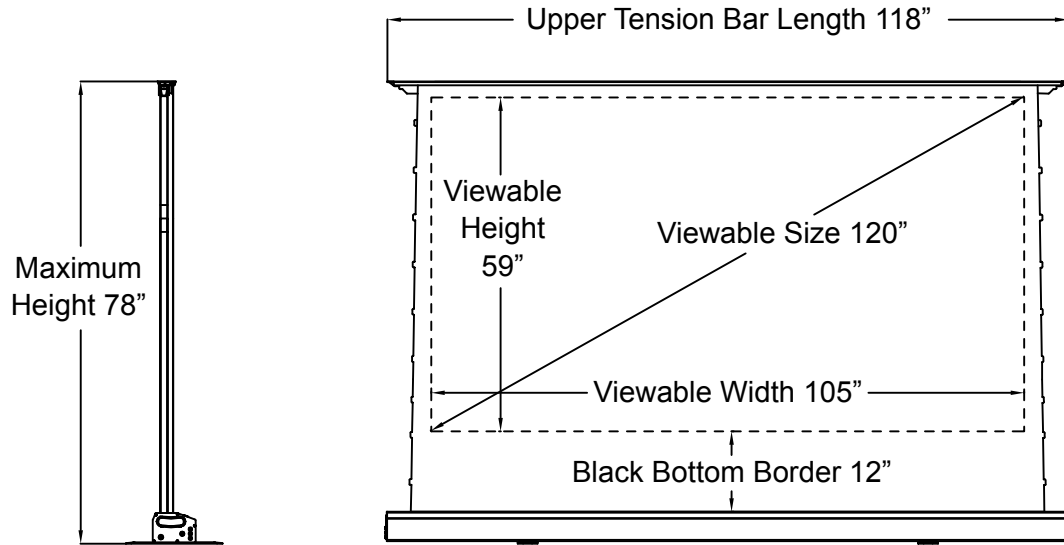

Extended View

Retracted View

Elunevision Floor Rising UST Tab-Tension Motorized Screen, 120" 16:9

Product Model: EV-FRUST-120

Not to Scale

Page 1 of 2

1 2 3 4 5 6

A

A

Left Side of Housing

B

B

C

C

Elunevision Floor Rising UST Tab-Tension Motorized Screen, 120" 16:9

Product Model: EV-FRUST-120