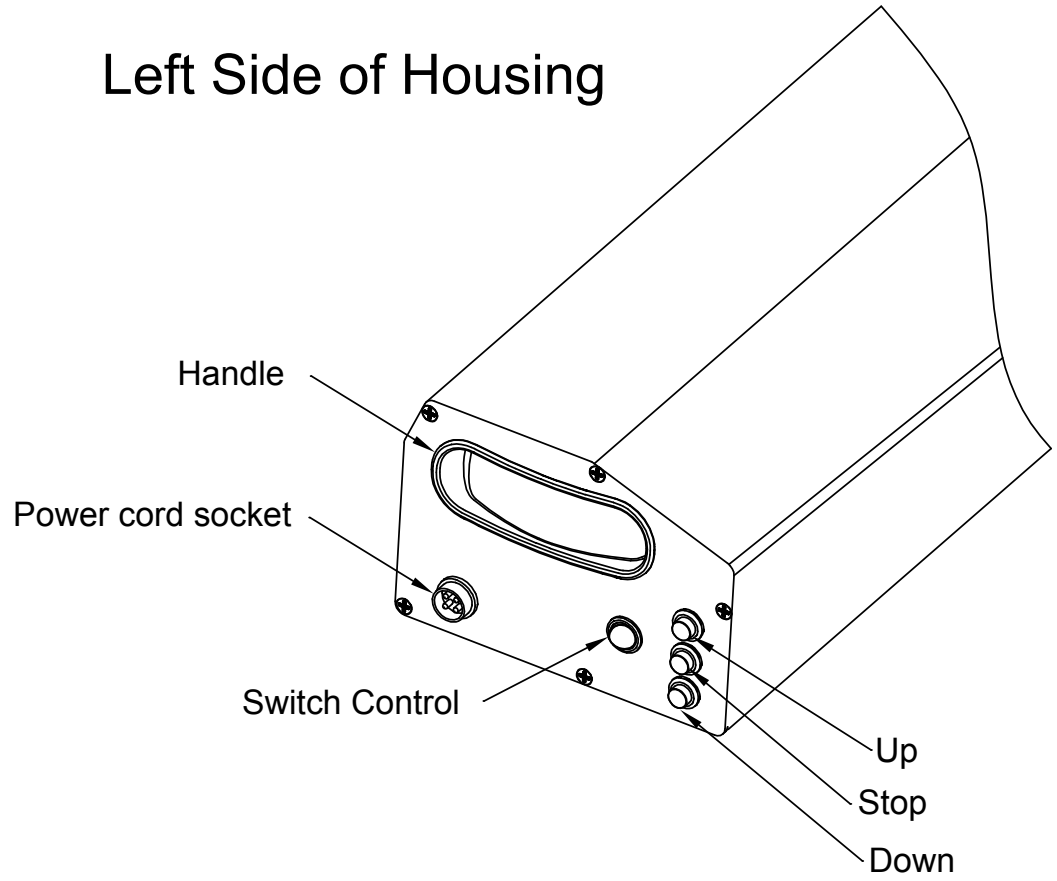

Extended View

Retracted View

Elunevision Floor Rising UST Tab-Tension Motorized Screen, 120" 16:9

Product Model: EV-FRUST-120

Not to Scale

Page 1 of 2

1 2 3 4 5 6

A

A

Left Side of Housing

B

B

C

C

Elunevision Floor Rising UST Tab-Tension Motorized Screen, 120" 16:9

Product Model: EV-FRUST-120