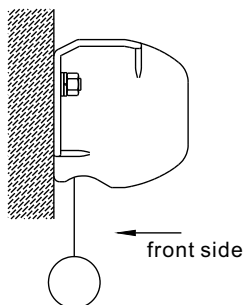

INSTALLATION METHODS:

Model A: For small size screens

---- wall mounting

---- ceiling mounting

Model B: For large size screens

---- wall mounting

---- ceiling hanging

OPERATION:

1. Pulling down the screen

Pull down the fabric slowly about 50mm lower than the desired position, wait for 3 seconds then let go, the screen will self-lock. When the top black border depletes, do not pull anymore to avoid fabric damage.