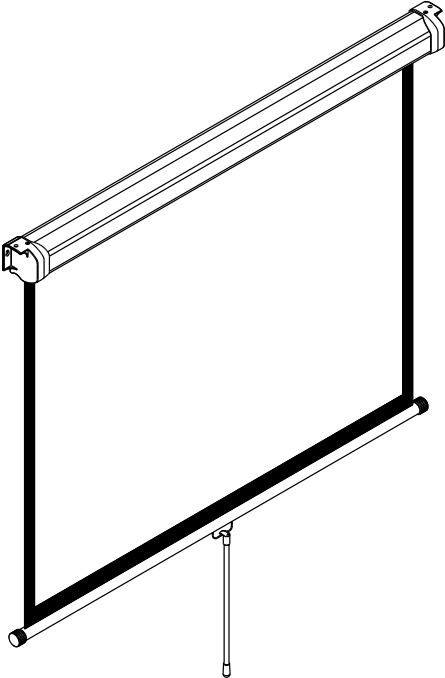

USER'S MANUAL FOR SLOW RETURN SYSTEM MANUAL SCREEN

SAFETY GUIDE:

When assembling, DO NOT stand right under the screen.
When mounting the screen, expansion bolts should be firmly punched and properly secured into the wall or ceiling.

SPECIFICATION:

1. Innovative Slow Return System , patented design, ensure quiet controlled return of the screen into its case at rated speed, which provides optimal performance, durability and smooth, safe operation.
2. No assembly required. Suitable for both wall and ceiling hanging.
3. Flat screen surface, flame retardant, no peculiar smell, while offering a quality image.