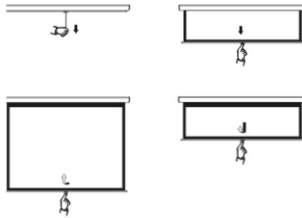

OPERATION:

1. Pulling down the screen

Pull down the fabric slowly about 50mm lower than the desired position, wait for 3 seconds then let go, the screen will self-lock. When the top black border depletes, do not pull anymore to avoid fabric damage.

2. Retracting the screen

After usage, pull down the fabric a little, then let go, the screen will unlock automatically and fabric will retract back into the case.

FABRIC CLEANING:

The fabric is washable by soft soap and warm water, please do not use alcohol or other solvents to clean the screen.

REMARK:

1. Do not scratch or fold up the fabric
2. After usage, please check again there are no other foreign objectives on the screen surface before retracting the fabric back into its case.