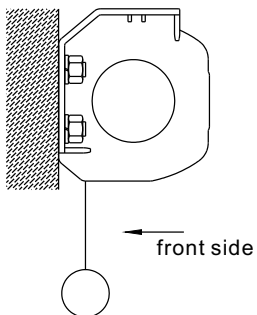

INSTALLATION METHODS:

Model A: For small size screens

---- wall mounting

---- ceiling mounting

Model B: For large size screens

---- wall mounting

---- ceiling hanging

OPERATION:

1. Pulling down the screen

Pull down the fabric slowly about 50mm lower than the desired position, wait for 3 seconds then let go, the screen will self-lock. When the top black border depletes, do not pull anymore to avoid fabric damage.